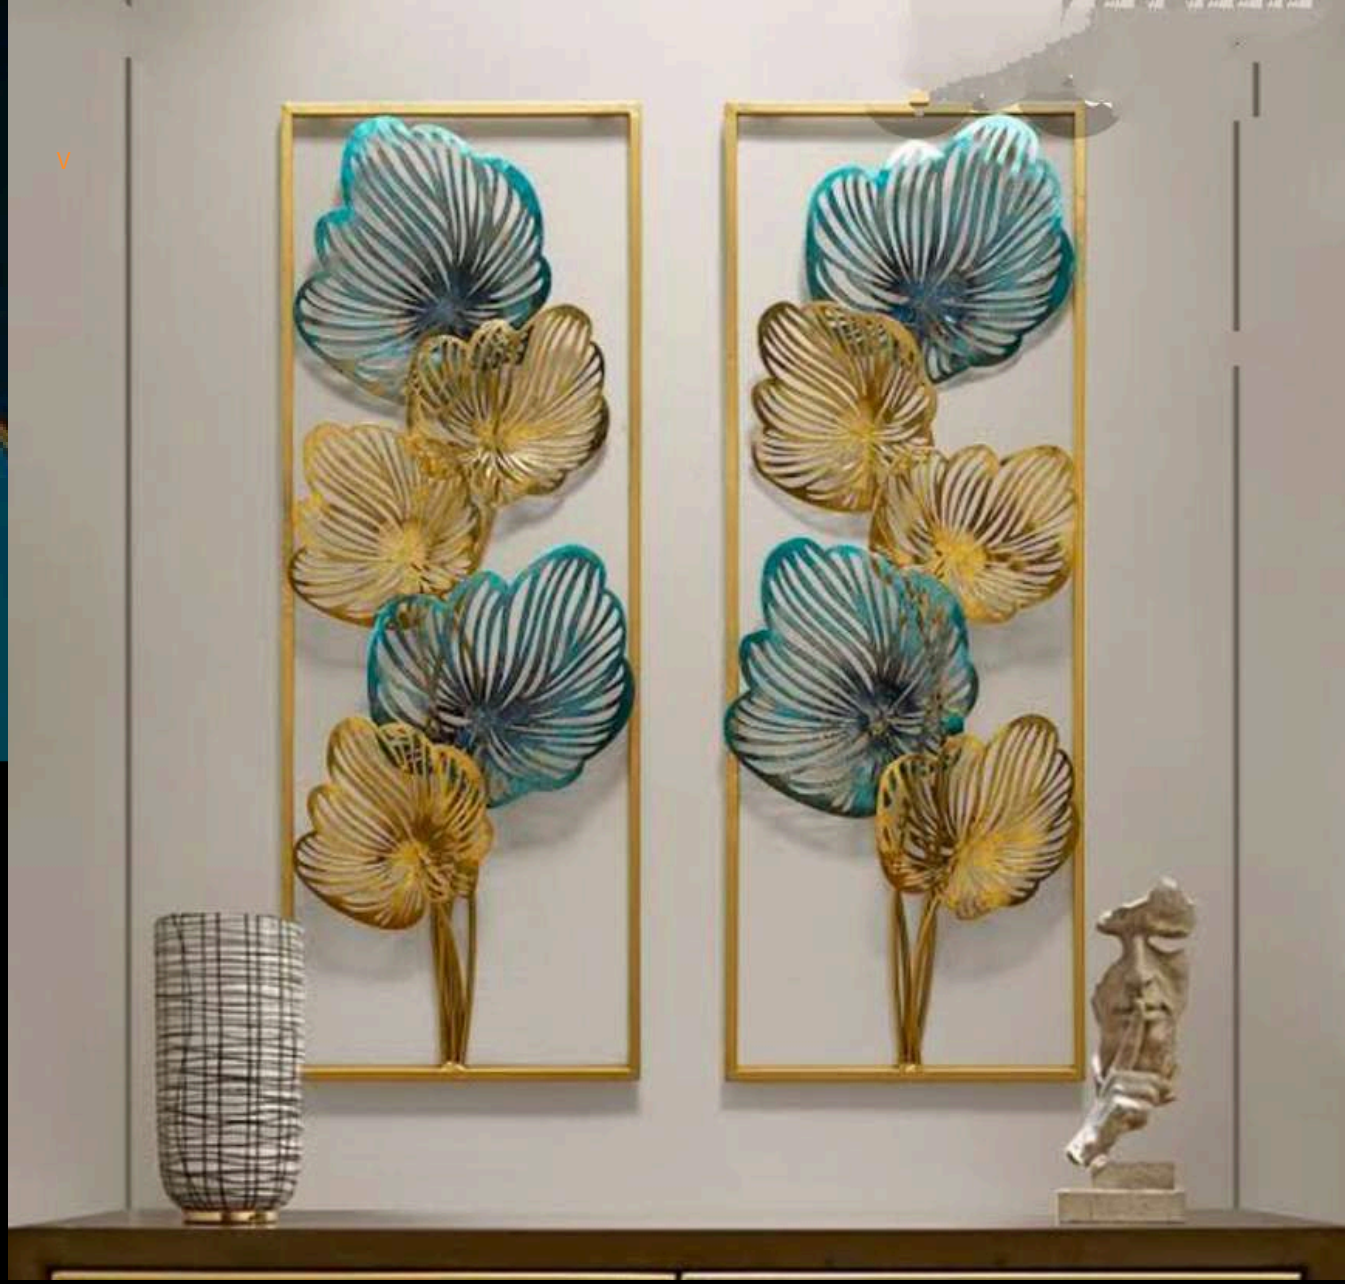

NAME: SALLOW LEAF FRAME S2

CODE - CW018

SIZE(INCH) –L*W*H 13.5*2*38.5

MATERIAL: IRON

PRICE: 8000/-GST EXTRA

DREAM AURA DECOR
P. A. D.

INDIA'S LARGEST MANUFACTURING UNIT OF WALL ART