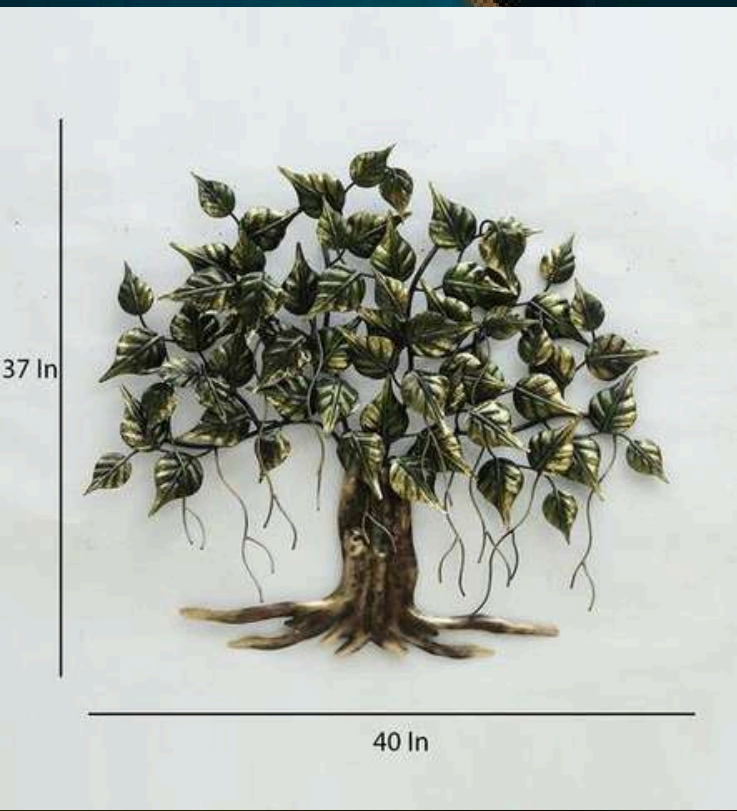

NAME: BETEL TREE

CODE - CW047

SIZE(INCH) -40*4*37L*W*H

MATERIAL: IRON

PRICE: 9000/-GST EXTRA

INDIA'S LARGEST MANUFACTURING UNIT OF WALL ART