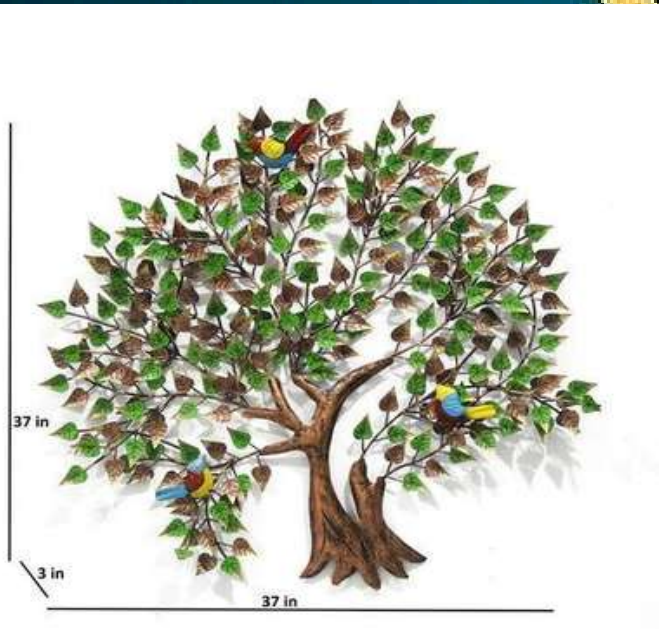

SIZE(INCH) –36*02*40 L*W*H

MATERIAL: IRON

PRICE: 9000/-GST EXTRA

INDIA'S LARGEST MANUFACTURING UNIT OF WALL ART

NAME: BREEZE RUSTLER

CODE - CW044

SIZE(INCH) –30*03*58 L*W*H

MATERIAL: IRON

PRICE: 9000/-GST EXTRA

INDIA'S LARGEST MANUFACTURING UNIT OF WALL ART

NAME: ASPEN TREE

CODE - CW046

SIZE(INCH) -37*03*37L*W*H

MATERIAL: IRON

PRICE: 9000/-GST EXTRA

INDIA'S LARGEST MANUFACTURING UNIT OF WALL ART