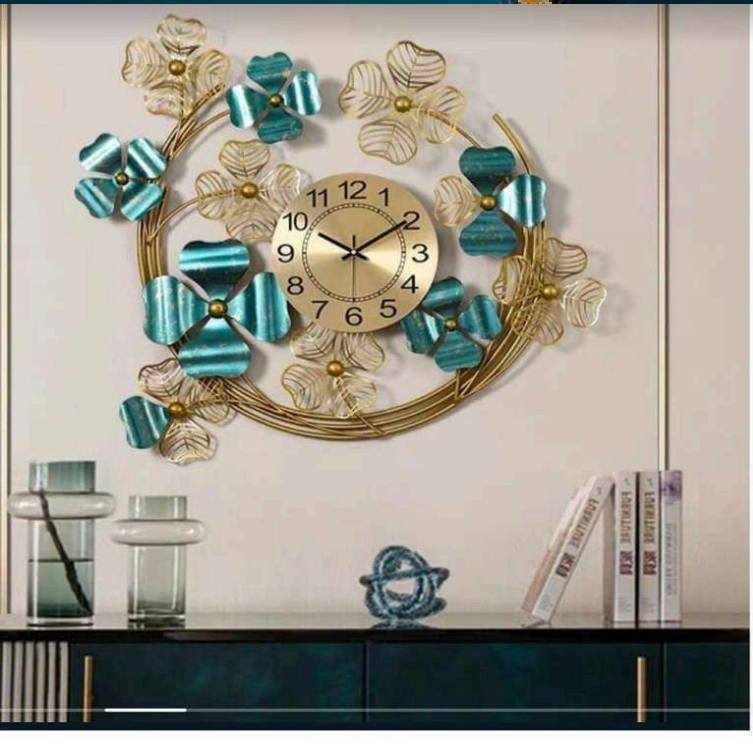

NAME: ROUND CLOVER TIME

CODE - CW081

SIZE(INCH) -L*W*H 30*1.5*24

MATERIAL : IRON N MDF

PRICE: 7000/- GST EXTRA

INDIA'S LARGEST MANUFACTURING UNIT OF WALL ART