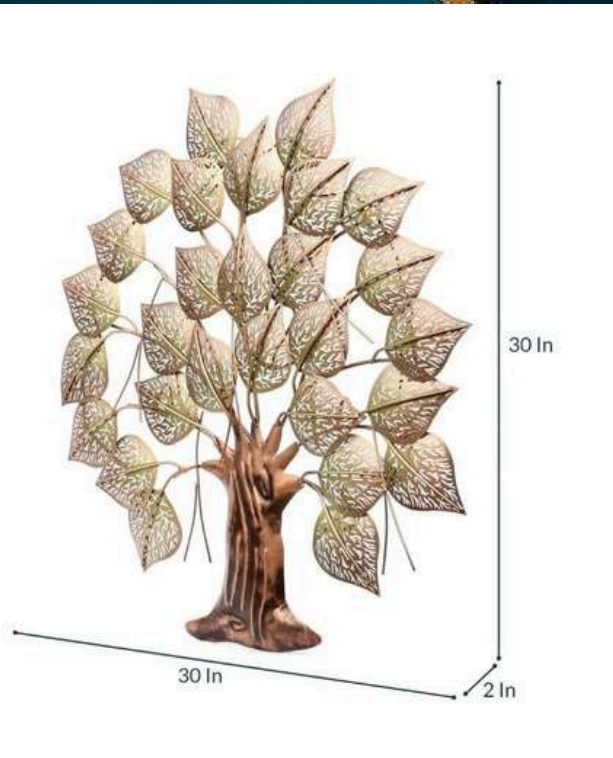

SIZE(INCH) – 30*2*30 L*W*H

MATERIAL: IRON

PRICE: 6500/-GST EXTRA

INDIA'S LARGEST MANUFACTURING UNIT OF WALL ART

NAME: BUTTERFLY TREE (MULTI)

CODE - CW040A

SIZE(INCH) – 37*2*33 L*W*H

MATERIAL: IRON