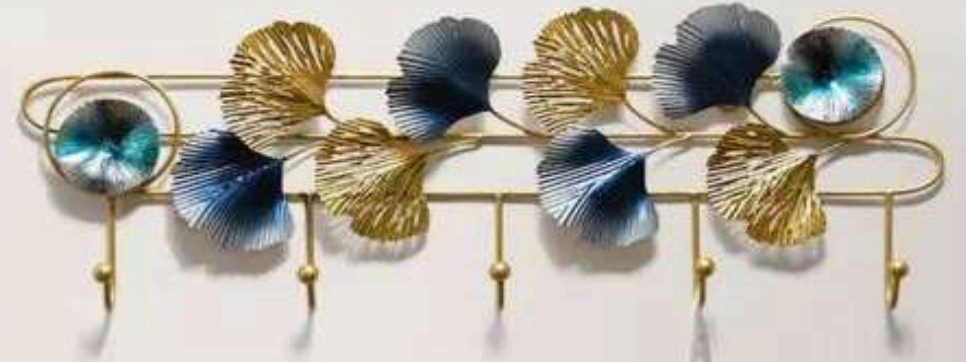

NAME: TANNER TIME BIG

CODE - CW060(L)

SIZE(INCH) –L*W*H 44*02*24

MATERIAL : IRON

PRICE: 7200/-GST EXTRA

INDIA'S LARGEST MANUFACTURING UNIT OF WALL ART

NAME: IRIS HOOK

CODE - CW061

SIZE(INCH) – 30*03*12 L*W*H

MATERIAL : IRON

PRICE: 2250/-GST EXTRA

LIGHT
LUXURY

INDIA'S LARGEST MANUFACTURING UNIT OF WALL ART

NAME: FLOWERS HOOK

CODE - CW062

SIZE(INCH) -27*03*12 L*W*H

MATERIAL: IRON

PRICE: 2100/-GST EXTRA

INDIA'S LARGEST MANUFACTURING UNIT OF WALL ART

NAME: ZINGO HOOK

CODE - CW064

SIZE(INCH) – 28*03*12 L*W*H

MATERIAL : IRON

PRICE: 2250/-GST EXTRA