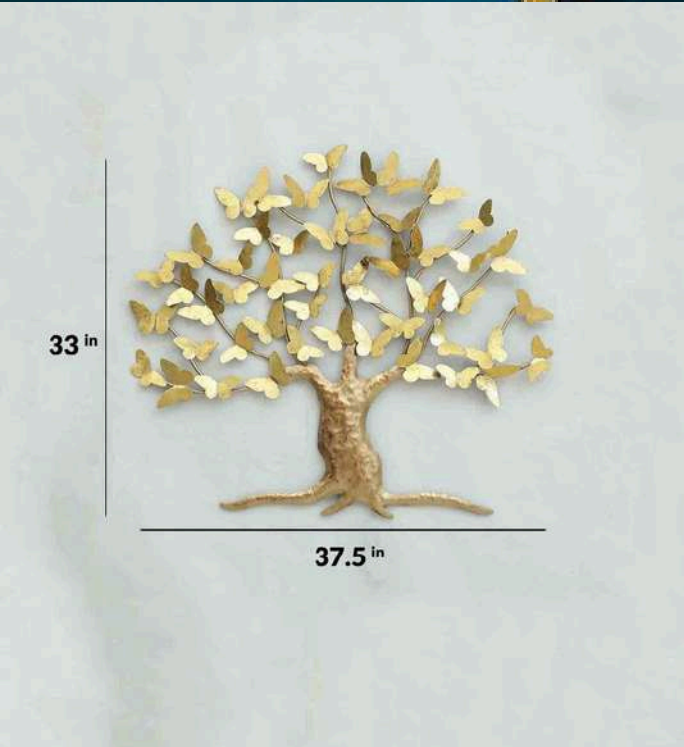

SIZE(INCH) – 30*2*30 L*W*H

MATERIAL: IRON

PRICE: 6500/-GST EXTRA

INDIA'S LARGEST MANUFACTURING UNIT OF WALL ART

NAME: BUTTERFLY TREE (MULTI)

CODE - CW040A

SIZE(INCH) – 37*2*33 L*W*H

MATERIAL: IRON

PRICE: 7000/-GST EXTRA

INDIA'S LARGEST MANUFACTURING UNIT OF WALL ART

NAME: BUTTERFLY TREE (GOLD)

CODE - CW040B

SIZE(INCH) – 37*2*33 L*W*H

MATERIAL: IRON

PRICE: 7000/-GST EXTRA

INDIA'S LARGEST MANUFACTURING UNIT OF WALL ART

NAME: HEART LEAF TREE

CODE - CW041

SIZE(INCH) – 31*02*34 L*W*H

MATERIAL: IRON

PRICE: 7000/-GST EXTRA

INDIA'S LARGEST MANUFACTURING UNIT OF WALL ART

NAME: GODWIN TREE

CODE - CW042 (A)