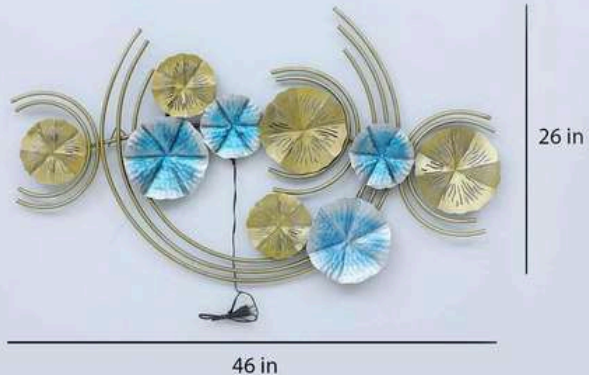

INDIA'S LARGEST MANUFACTURING UNIT OF WALL ART

NAME: IXORA DÉCOR

CODE - CW001

SIZE(INCH) –46*2*26 L*W*H

MATERIAL: IRON

PRICE: 8500/-GST EXTRA

INDIA'S LARGEST MANUFACTURING UNIT OF WALL ART

NAME: SHINE FAMILY DÉCOR

CODE - CW003

SIZE(INCH) –51*4.5*16 L*W*H

MATERIAL: IRON

PRICE: 9000/-GST EXTRA

INDIA'S LARGEST MANUFACTURING UNIT OF WALL ART

NAME: CARNATION DECOR

CODE - CW005

SIZE(INCH) - 52*22 L*W*H

MATERIAL: IRON

PRICE: 8500/-GST EXTRA

INDIA'S LARGEST MANUFACTURING UNIT OF WALL ART

NAME: IXORA TURQUOISE LED

CODE - CW007

SIZE(INCH) -46*2*26 L*W*H

MATERIAL:IRON

PRICE: 8500/-GST EXTRA

INDIA'S LARGEST MANUFACTURING UNIT OF WALL ART

NAME: IRIS RING FAMILY (A)

CODE - CW008

SIZE(INCH) –49*2*16.5 L*W*H

MATERIAL:IRON

PRICE: 9000/-GST EXTRA

INDIA'S LARGEST MANUFACTURING UNIT OF WALL ART

NAME: IRIS RING FAMILY (B)