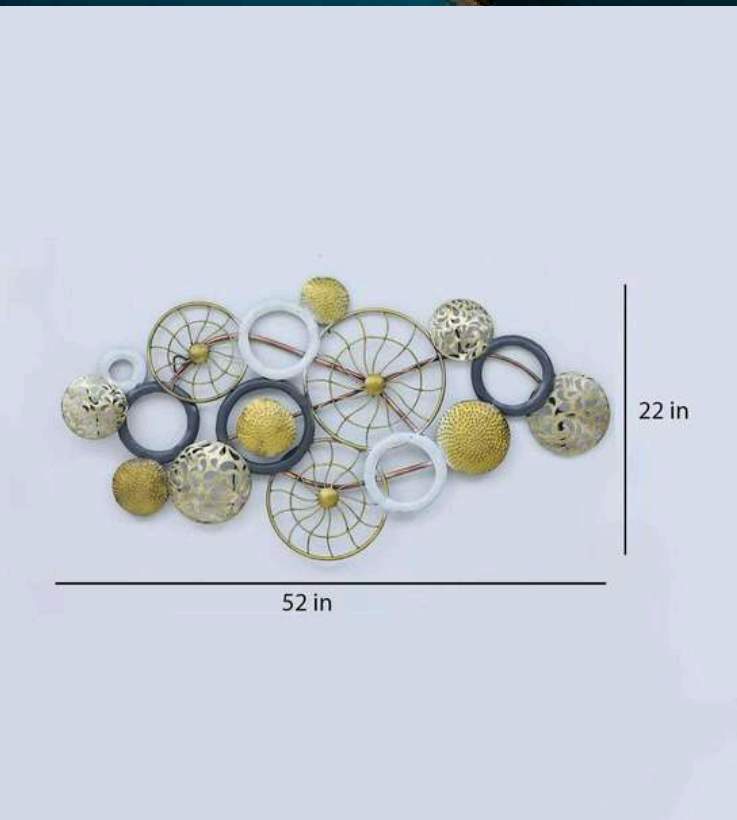

NAME: CARNATION DECOR

CODE - CW005

SIZE(INCH) - 52*22 L*W*H

MATERIAL: IRON

PRICE: 8500/-GST EXTRA

INDIA'S LARGEST MANUFACTURING UNIT OF WALL ART