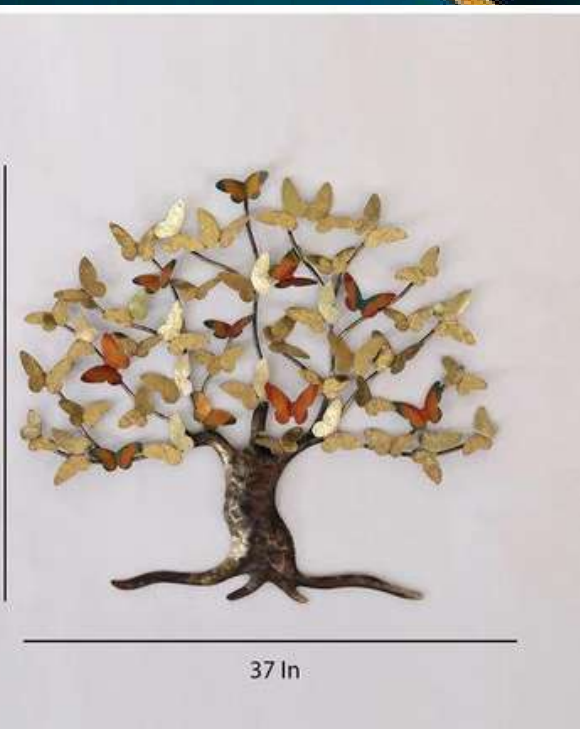

NAME: BUTTERFLY TREE (MULTI)

CODE - CW040A

SIZE(INCH) – 37*2*33 L*W*H

MATERIAL: IRON

PRICE: 7000/-GST EXTRA

INDIA'S LARGEST MANUFACTURING UNIT OF WALL ART