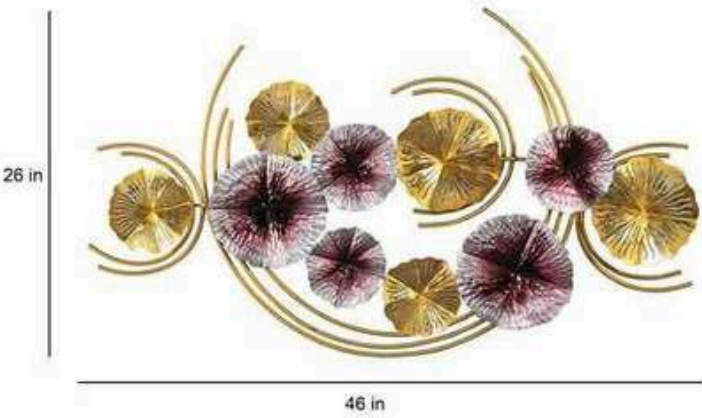

INDIA'S LARGEST MANUFACTURING UNIT OF WALL ART

NAME: IXORA DÉCOR

CODE - CW001

SIZE(INCH) –46*2*26 L*W*H

MATERIAL: IRON

PRICE: 8500/-GST EXTRA

INDIA'S LARGEST MANUFACTURING UNIT OF WALL ART

NAME: SHINE FAMILY DÉCOR

CODE - CW003

SIZE(INCH) –51*4.5*16 L*W*H

MATERIAL: IRON

PRICE: 9000/-GST EXTRA

INDIA'S LARGEST MANUFACTURING UNIT OF WALL ART

NAME: CARNATION DECOR

CODE - CW005

SIZE(INCH) - 52*22 L*W*H