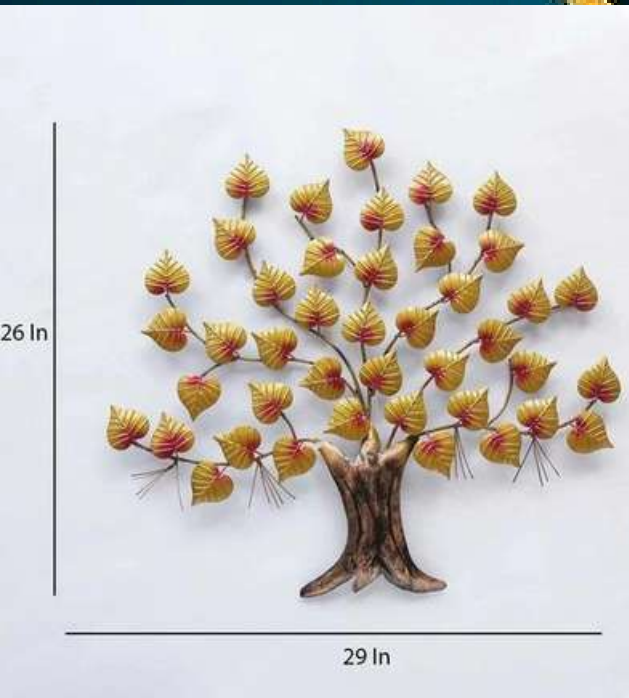

NAME: PIPE LEAF TREE

CODE - CW038

SIZE(INCH) – 29*02*26 L*W*H

MATERIAL: IRON

PRICE: 3500/-GST EXTRA

INDIA'S LARGEST MANUFACTURING UNIT OF WALL ART