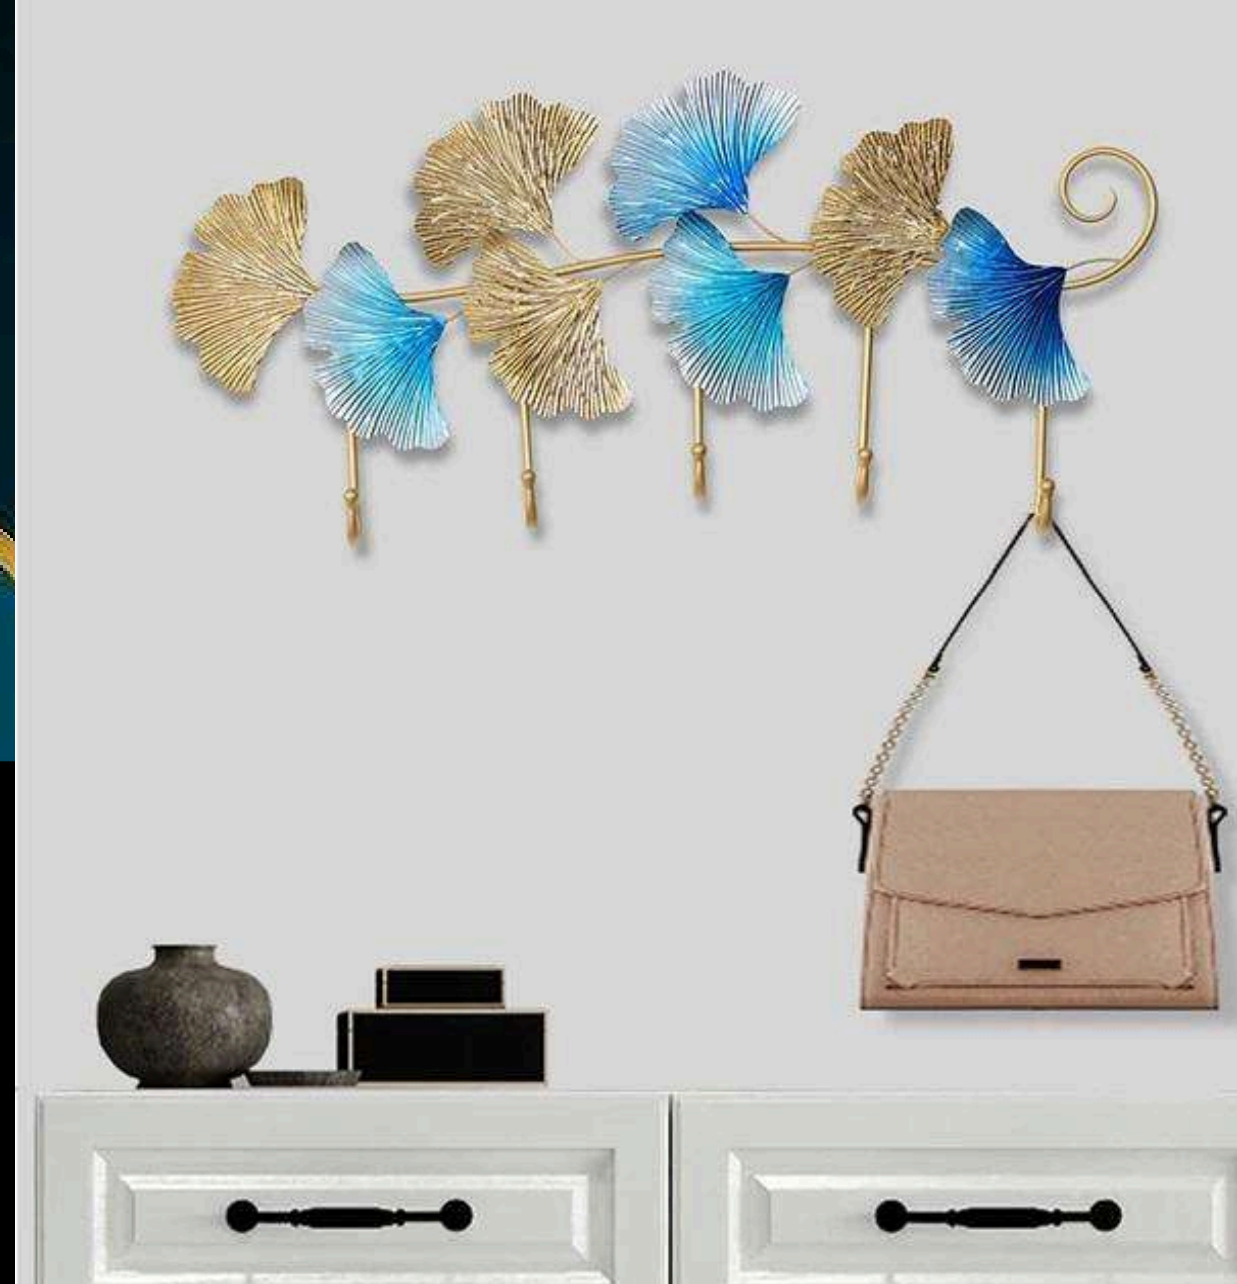

SIZE(INCH) – 30*03*12 L*W*H

MATERIAL : IRON

PRICE: 2250/-GST EXTRA

LIGHT
LUXURY

INDIA'S LARGEST MANUFACTURING UNIT OF WALL ART

NAME: FLOWERS HOOK

CODE - CW062

SIZE(INCH) -27*03*12 L*W*H

MATERIAL: IRON

PRICE: 2100/-GST EXTRA

INDIA'S LARGEST MANUFACTURING UNIT OF WALL ART

NAME: ZINGO HOOK

CODE - CW064

SIZE(INCH) – 28*03*12 L*W*H

MATERIAL : IRON

PRICE: 2250/-GST EXTRA