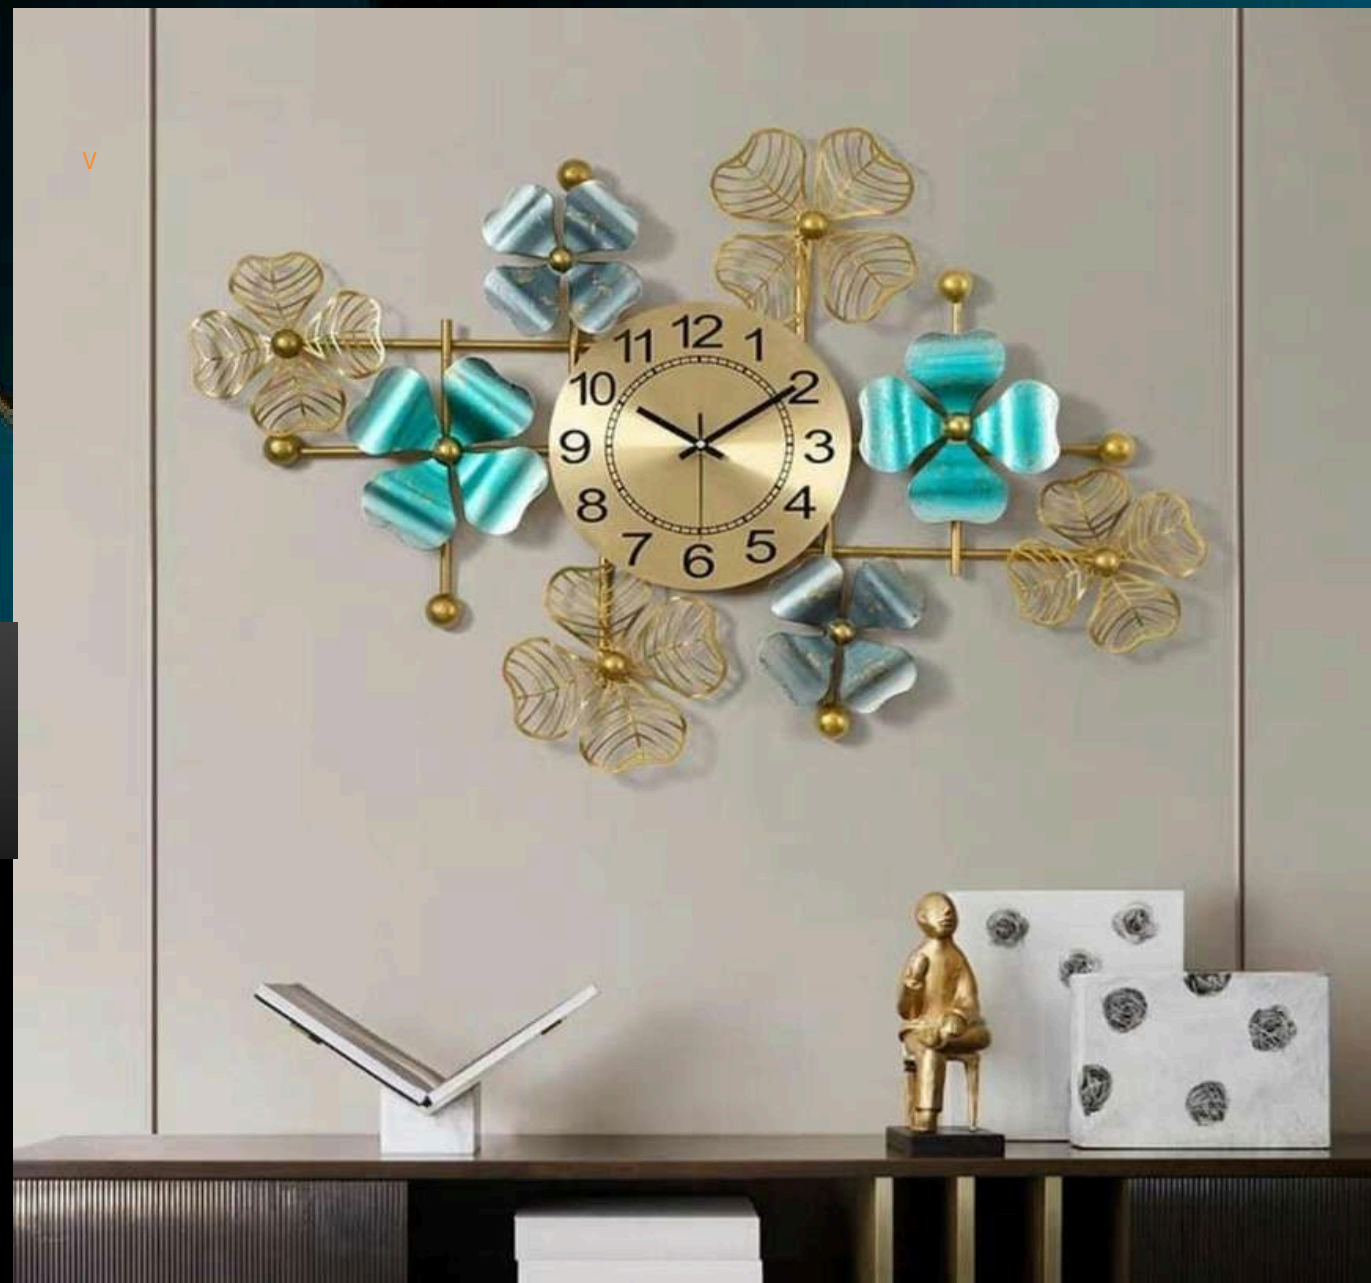

NAME: CLOVER TIME HOR.

CODE - CW058

SIZE(INCH) – 33*2*23 L*W*H

MATERIAL: IRON

PRICE: 6000/-GST EXTRA

INDIA'S LARGEST MANUFACTURING UNIT OF WALL ART