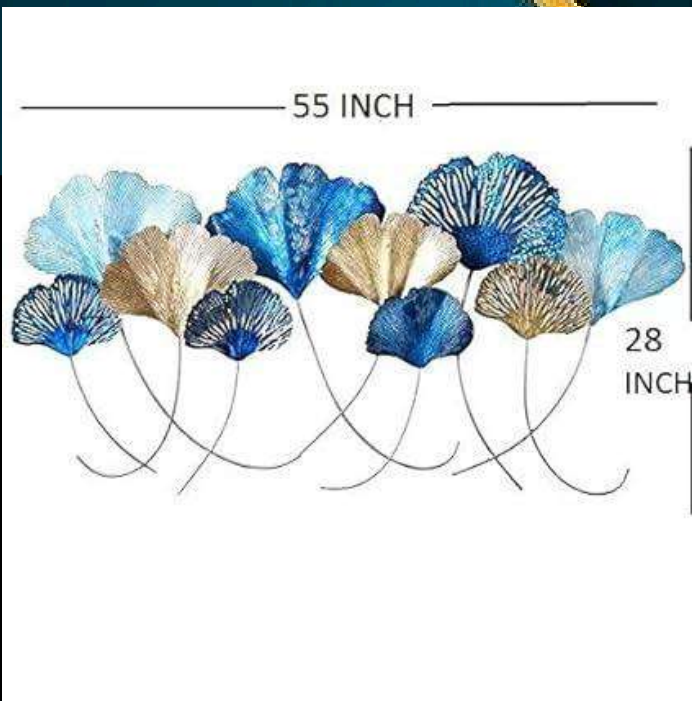

INDIGO DECOR

CODE - CW099

SIZE(INCH) – 55*2*28L*W*H

MATERIAL : IRON

PRICE: 8000/- GST EXTRA

INDIA'S LARGEST MANUFACTURING UNIT OF WALL ART