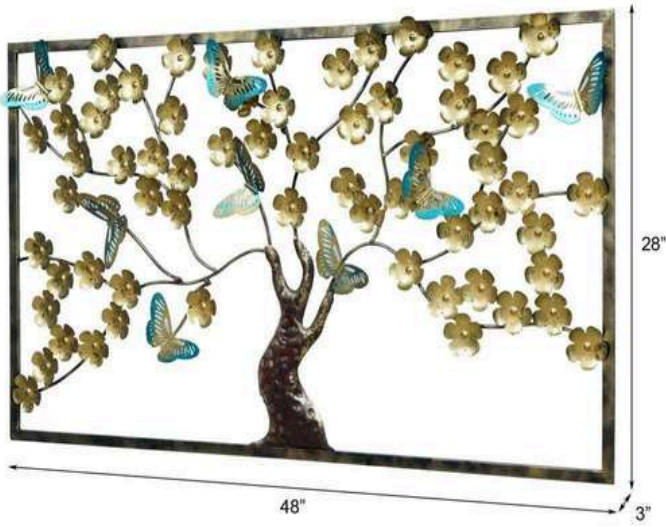

INDIA'S LARGEST MANUFACTURING UNIT OF WALL ART

BAMBU STICK DECOR

CODE – CW147

SIZE – 52*2.5*25.5(INCH)

PRICE – 10500 /-GST EXTRA

INDIA'S LARGEST MANUFACTURING UNIT OF WALL ART

BREEZE TREE IN FRAME GOLDEN

CODE – CW149 (A)

SIZE – 48*3*28 (INCH)

PRICE – 9500/-GST EXTRA

INDIA'S LARGEST MANUFACTURING UNIT OF WALL ART

BREEZE TREE FRAME WHITE

CODE – CW149 (B)

SIZE – 48*3*28 (INCH)

PRICE – 9500/-GST EXTRA

INDIA'S LARGEST MANUFACTURING UNIT OF WALL ART