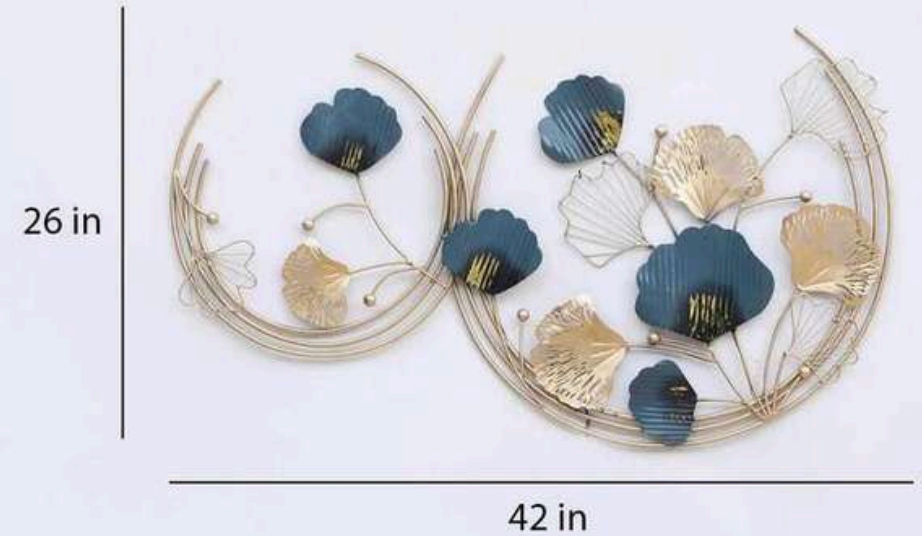

IRIS DOUBLE MOON

CODE – CW152

SIZE – 42*2*26(INCH)

PRICE – 8000/-GST EXTRA

INDIA'S LARGEST MANUFACTURING UNIT OF WALL ART