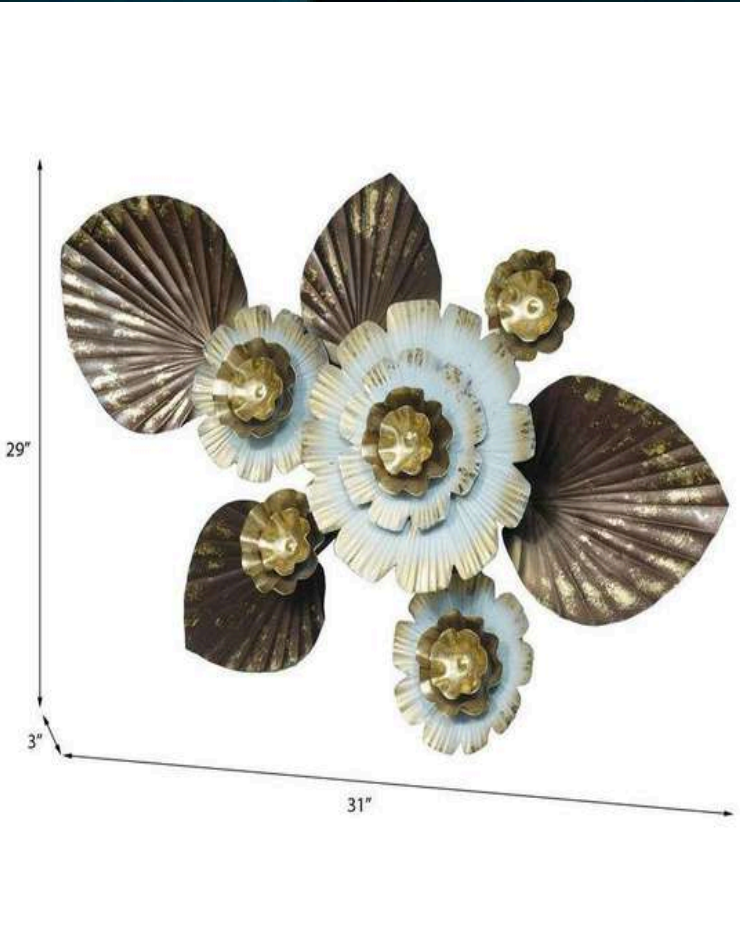

CODE – CW144 (A)

SIZE – 55*4*28 (INCH)

PRICE – 9500/-GST EXTRA

INDIA'S LARGEST MANUFACTURING UNIT OF WALL ART

JB DECOR

CODE – CW145

SIZE – 31*3*29(INCH)

PRICE – 6000/-GST EXTRA