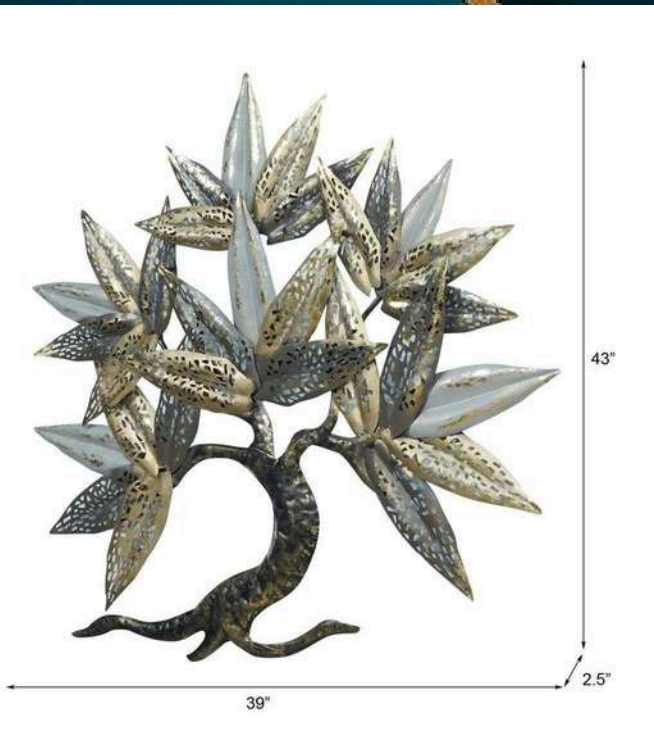

KET TREE DECOR

CODE – CW139

SIZE – 39*2.5*43(INCH)

PRICE – 9900/-GST EXTRA

INDIA'S LARGEST MANUFACTURING UNIT OF WALL ART