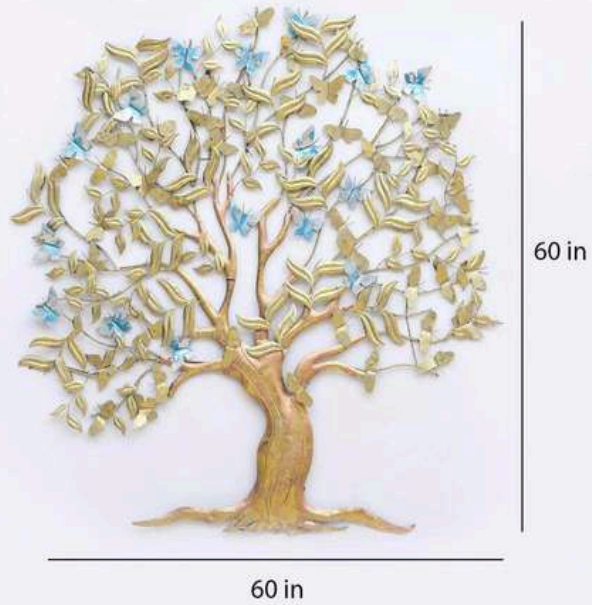

PRICE – 8000/-GST EXTRA

INDIA'S LARGEST MANUFACTURING UNIT OF WALL ART

5*5 BUTTERFLY TREE

CODE – CW121

SIZE – 60*3*60 (INCH)

PRICE – 15000/-GST EXTRA

INDIA'S LARGEST MANUFACTURING UNIT OF WALL ART

5*5 HEART LEAF TREE