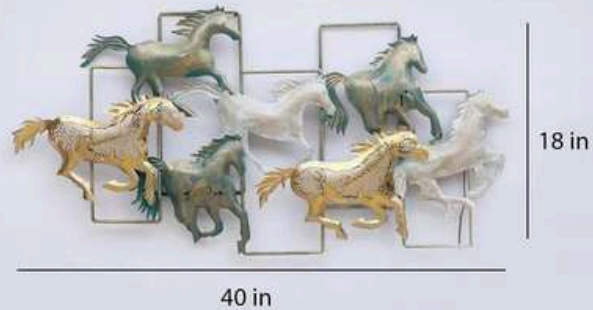

SIZE(INCH) – 56*02*34 L*W*H

MATERIAL: IRON

PRICE: 10000/-GST EXTRA

INDIA'S LARGEST MANUFACTURING UNIT OF WALL ART

NAME: WOOD CUT TIME

CODE - CW213

SIZE(INCH) – 20*1*20

MATERIAL: IRON

PRICE: 7000/-GST EXTRA

INDIA'S LARGEST MANUFACTURING UNIT OF WALL ART

NAME : 7 HORSE ZIG- ZAG

CODE - CW215

SIZE(INCH) – 39*3.5*19.5

MATERIAL : IRON

PRICE: 7000/-GST EXTRA

INDIA'S LARGEST MANUFACTURING UNIT OF WALL ART