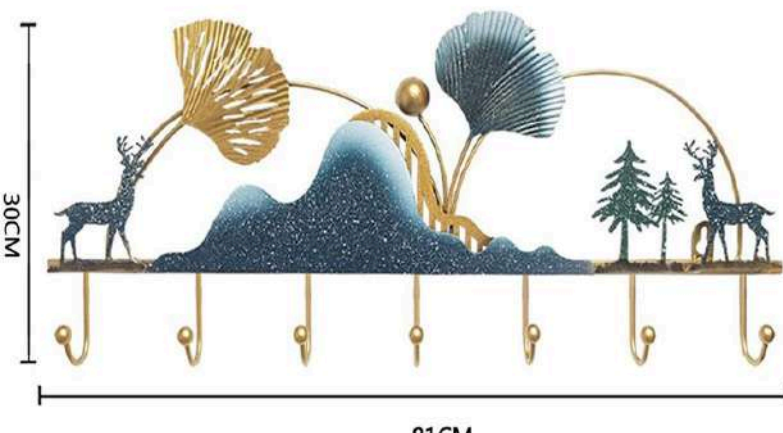

CODE - CW221

SIZE(INCH) – 25X2X29 L*W*H

MATERIAL: IRON

PRICE: 9000/-GST EXTRA

INDIA'S LARGEST MANUFACTURING UNIT OF WALL ART

NAME: HONOLY HOOK

CODE - CW229

SIZE(INCH) – 26*02*12 L*W*H

MATERIAL: IRON

PRICE: 2250/-GST EXTRA

THE PRODUCTION PROCESS OF IRON ART IS DIFFERENT FROM OTHER WALL DECORATION,
HANDMADE, THREE-DIMENSIONAL, EXQUISITE TO MAKE IT STAND OUT.

INDIA'S LARGEST MANUFACTURING UNIT OF WALL ART

NAME: COOGI HOOK

CODE - CW231

SIZE(INCH) – 32X3X13.5 L*W*H

MATERIAL: IRON

PRICE: 3000/-GST EXTRA

Product Size

v

INDIA'S LARGEST MANUFACTURING UNIT OF WALL ART

NAME: HARLEY HOOK

CODE - CW232

SIZE(INCH) – 2000 L*W*H

MATERIAL: IRON

PRICE:/-GST EXTRA

v

INDIA'S LARGEST MANUFACTURING UNIT OF WALL ART

NAME: HOOK