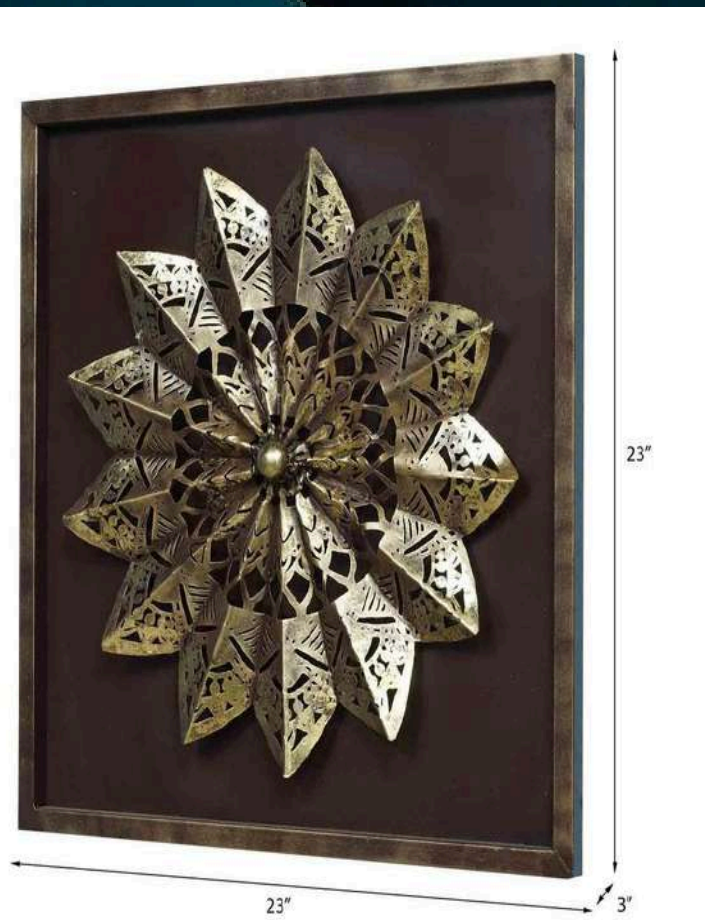

STAR FLOWER FRAME

CODE – CW205(A)

SIZE – 23*03*23(INCH)

PRICE –4800/- GST EXTRA

INDIA'S LARGEST MANUFACTURING UNIT OF WALL ART