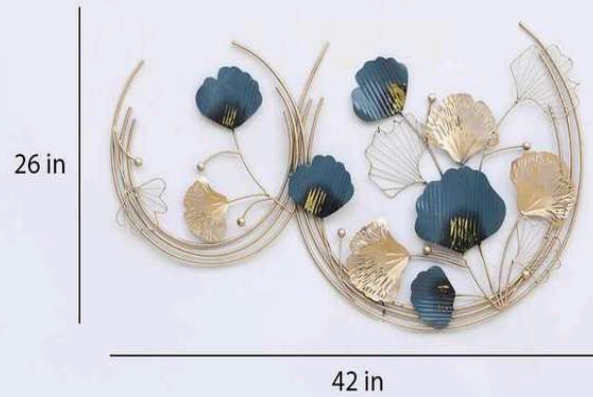

IRIS DOUBLE MOON

CODE – CW152

SIZE – 42*2*26(INCH)

PRICE – 8000/-GST EXTRA

INDIA'S LARGEST MANUFACTURING UNIT OF WALL ART