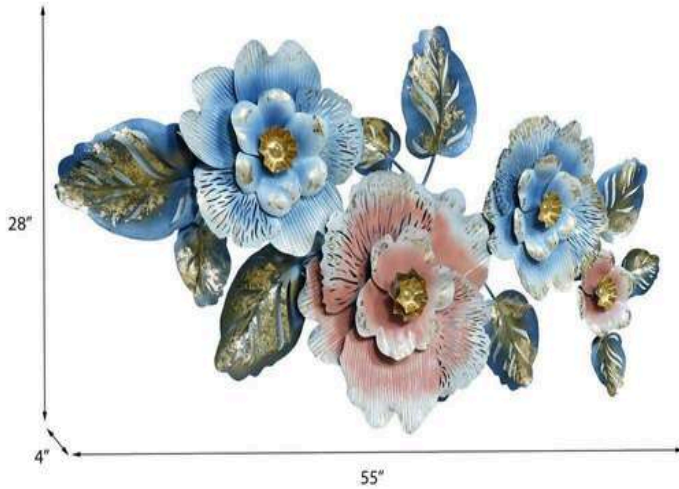

HIVA DECOR

CODE – CW144 (A)

SIZE – 55*4*28 (INCH)

PRICE – 9500/-GST EXTRA

INDIA'S LARGEST MANUFACTURING UNIT OF WALL ART