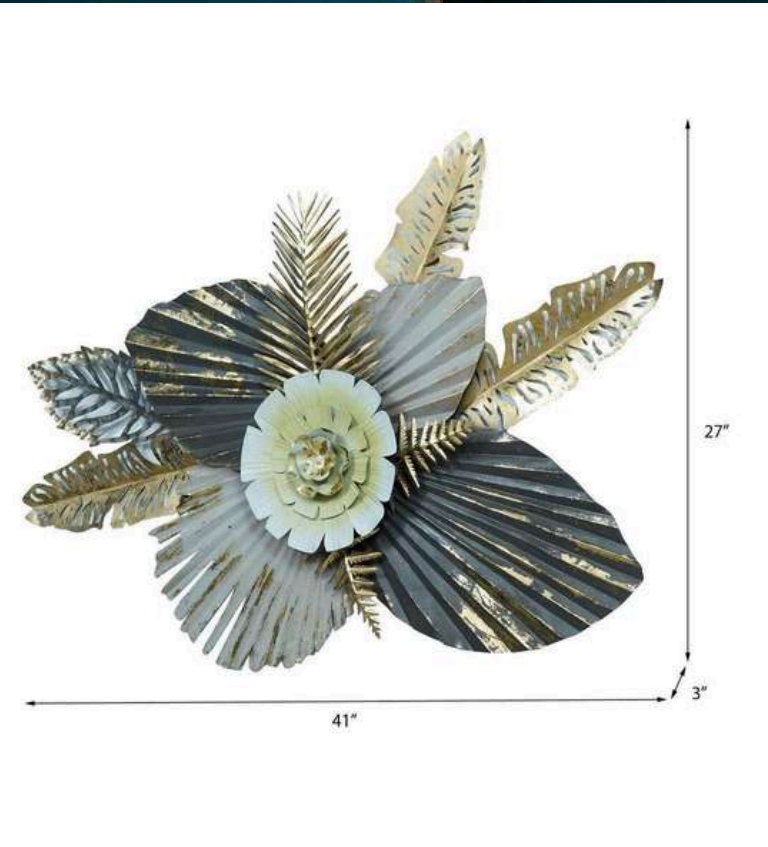

PRICE – 10000/-GST EXTRA

INDIA'S LARGEST MANUFACTURING UNIT OF WALL ART

ZEERA DECOR

CODE – CW160

SIZE – 41*3*27 (INCH)

PRICE – 7500/-GST EXTRA

INDIA'S LARGEST MANUFACTURING UNIT OF WALL ART

ZEERA DECOR