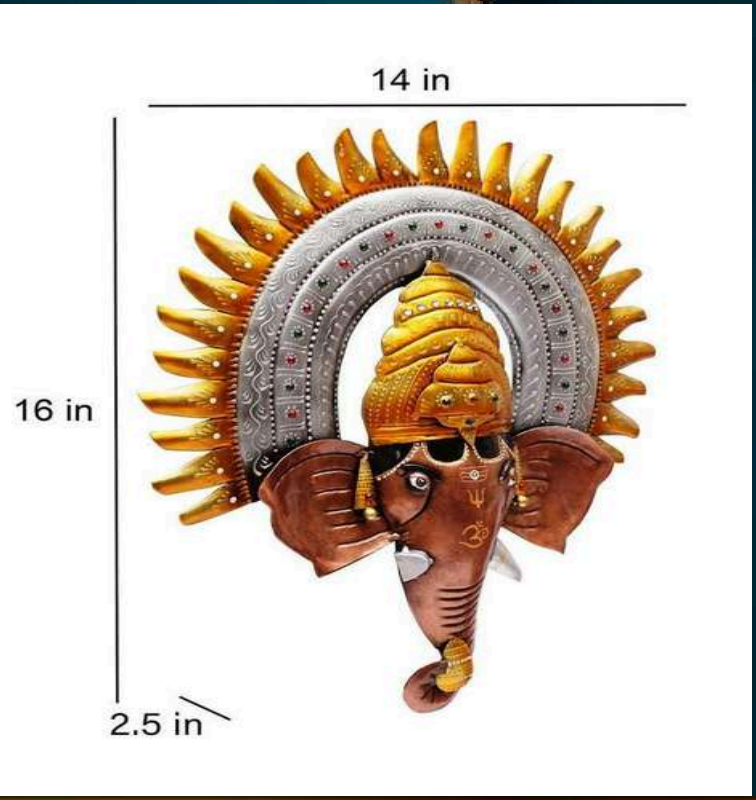

INDIA'S LARGEST MANUFACTURING UNIT OF WALL ART

SUN GANESH FACE DECOR

CODE – CW104

SIZE – 17*3*14 (INCH)

PRICE – 2200/-GST EXTRA

INDIA'S LARGEST MANUFACTURING UNIT OF WALL ART

FLOWER MIRROR BROWN

CODE – CW105B

SIZE – 30*3*30 (INCH)

PRICE – 9000/-GST EXTRA

INDIA'S LARGEST MANUFACTURING UNIT OF WALL ART

FLOWER MIRROR DECOR

CODE – CW105C

SIZE – 30*3*30 (INCH)

PRICE – 9000/-GST EXTRA

INDIA'S LARGEST MANUFACTURING UNIT OF WALL ART