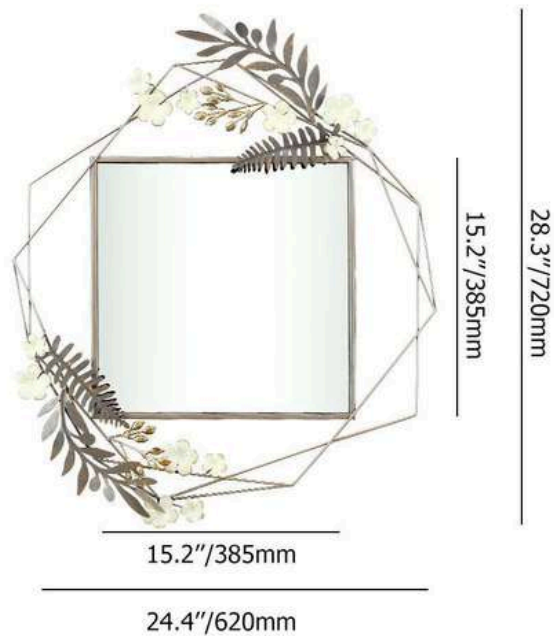

NAME: RUSTIC FLOWER(BLUE)(A)

CODE - CW217(A)

SIZE(INCH) – 28*02*28 L*W*H

MATERIAL: IRON

PRICE: 7000/-GST EXTRA

NAME: RUSTIC FLOWER(WHITE) (B)

CODE - CW217(B)

SIZE(INCH) –28*02*28 L*W*H

MATERIAL: IRON

PRICE: 7000/-GST EXTRA

INDIA'S LARGEST MANUFACTURING UNIT OF WALL ART

NAME: REVITA MIRROR

CODE - CW219

SIZE(INCH) – 27*2*32

MATERIAL: IRON

PRICE : 9000/-GST EXTRA

INDIA'S LARGEST MANUFACTURING UNIT OF WALL ART

NAME: COCOON

CODE - CW220

SIZE(INCH) – 32X2X29 L*W*H

MATERIAL: IRON

PRICE: 9000/-GST EXTRA

INDIA'S LARGEST MANUFACTURING UNIT OF WALL ART

NAME: ADORE MIRROR

CODE - CW221

SIZE(INCH) – 25X2X29 L*W*H

MATERIAL: IRON

PRICE: 9000/-GST EXTRA

INDIA'S LARGEST MANUFACTURING UNIT OF WALL ART

NAME: HONOLY HOOK

CODE - CW229

SIZE(INCH) – 26*02*12 L*W*H