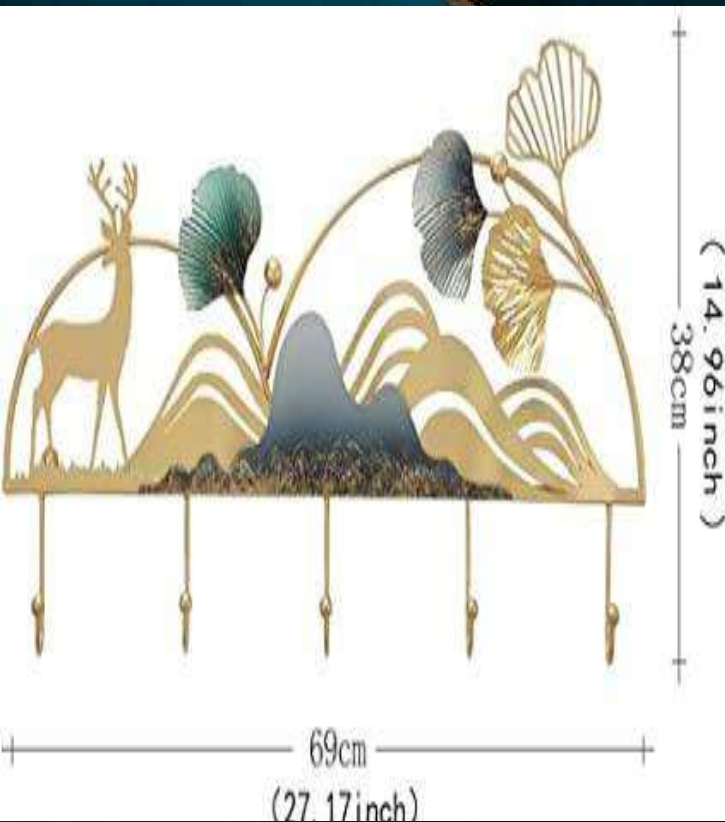

CODE - CW221

SIZE(INCH) – 25X2X29 L*W*H

MATERIAL: IRON

PRICE: 9000/-GST EXTRA

INDIA'S LARGEST MANUFACTURING UNIT OF WALL ART

NAME: HONOLY HOOK

CODE - CW229

SIZE(INCH) – 26*02*12 L*W*H

NAME: COOGI HOOK

CODE - CW231

SIZE(INCH) – 32X3X13.5 L*W*H

MATERIAL: IRON

PRICE: 3000/-GST EXTRA

Product Size

v

INDIA'S LARGEST MANUFACTURING UNIT OF WALL ART

NAME: HARLEY HOOK

CODE - CW232

SIZE(INCH) – 2000 L*W*H

MATERIAL: IRON

PRICE:/-GST EXTRA

v

INDIA'S LARGEST MANUFACTURING UNIT OF WALL ART

NAME: HOOK

CODE - CW235

SIZE(INCH) – 27X3X15 L*W*H

MATERIAL: IRON

PRICE: 3000/-GST EXTRA

INDIA'S LARGEST MANUFACTURING UNIT OF WALL ART

NAME: VICTROLA FRAME

CODE - CW236

SIZE(INCH) – 60*2*30 L*W*H