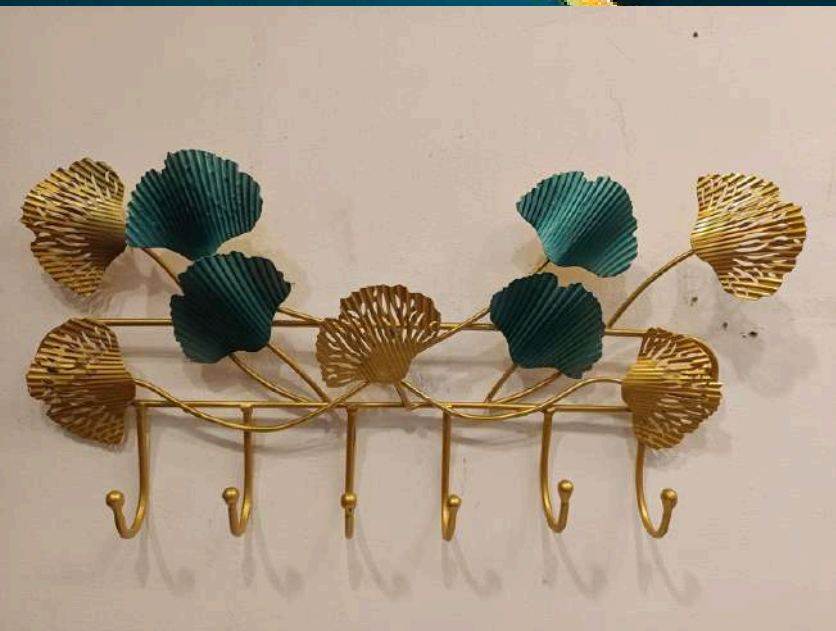

NAME: COOGI HOOK

CODE - CW231

SIZE(INCH) – 32X3X13.5 L*W*H

MATERIAL: IRON

PRICE: 3000/-GST EXTRA

Product Size

v

INDIA'S LARGEST MANUFACTURING UNIT OF WALL ART

NAME: HARLEY HOOK

CODE - CW232

SIZE(INCH) – 2000 L*W*H

MATERIAL: IRON

PRICE:/-GST EXTRA

v

INDIA'S LARGEST MANUFACTURING UNIT OF WALL ART

NAME: HOOK