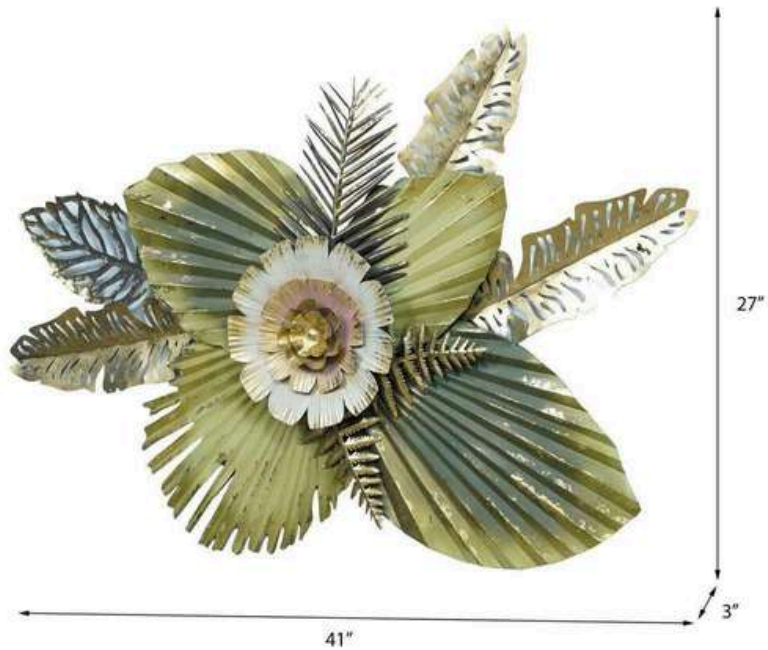

ZEERA DECOR

CODE – CW160B

SIZE – 41*3*27(INCH)

PRICE – 7500-GST EXTRA

INDIA'S LARGEST MANUFACTURING UNIT OF WALL ART