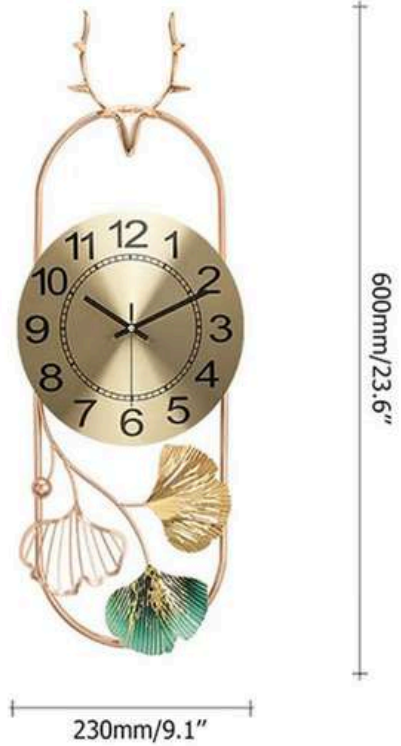

CODE – CW123

SIZE – 60*3*60 (INCH)

PRICE – 19500/-GST EXTRA

INDIA'S LARGEST MANUFACTURING UNIT OF WALL ART

REINDEER OVAL TIME

CODE –CW124

SIZE (INCH) – 9.5*2*29

PRICE – 6500 /-GSTEXTRA

INDIA'S LARGEST MANUFACTURING UNIT OF WALL ART

ZIG TIME DECOR
CODE –CW125

SIZE (INCH)–26*3*26

PRICE– 7000/-GSTEXTRA

LIVE ROOM

INDIA'S LARGEST MANUFACTURING UNIT OF WALL ART

KOTO TIME DECOR
CODE –CW126

SIZE (INCH) – 46X1.5X20