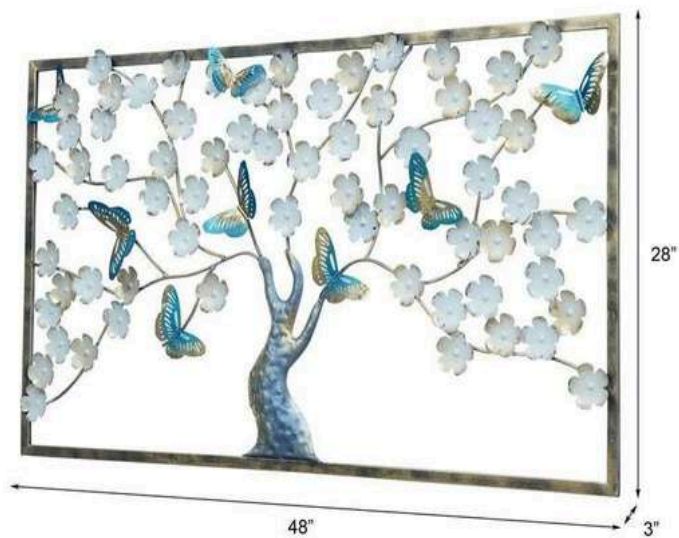

SIZE – 48*3*28 (INCH)

PRICE – 9500/-GST EXTRA

INDIA'S LARGEST MANUFACTURING UNIT OF WALL ART

BREEZE TREE FRAME WHITE

CODE – CW149 (B)

SIZE – 48*3*28 (INCH)

PRICE – 9500/-GST EXTRA

INDIA'S LARGEST MANUFACTURING UNIT OF WALL ART