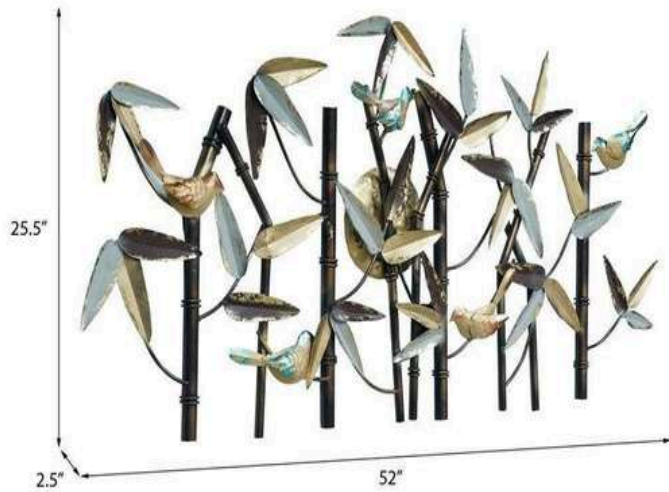

BAMBU STICK DECOR

CODE – CW147

SIZE – 52*2.5*25.5(INCH)

PRICE – 10500 /-GST EXTRA

INDIA'S LARGEST MANUFACTURING UNIT OF WALL ART