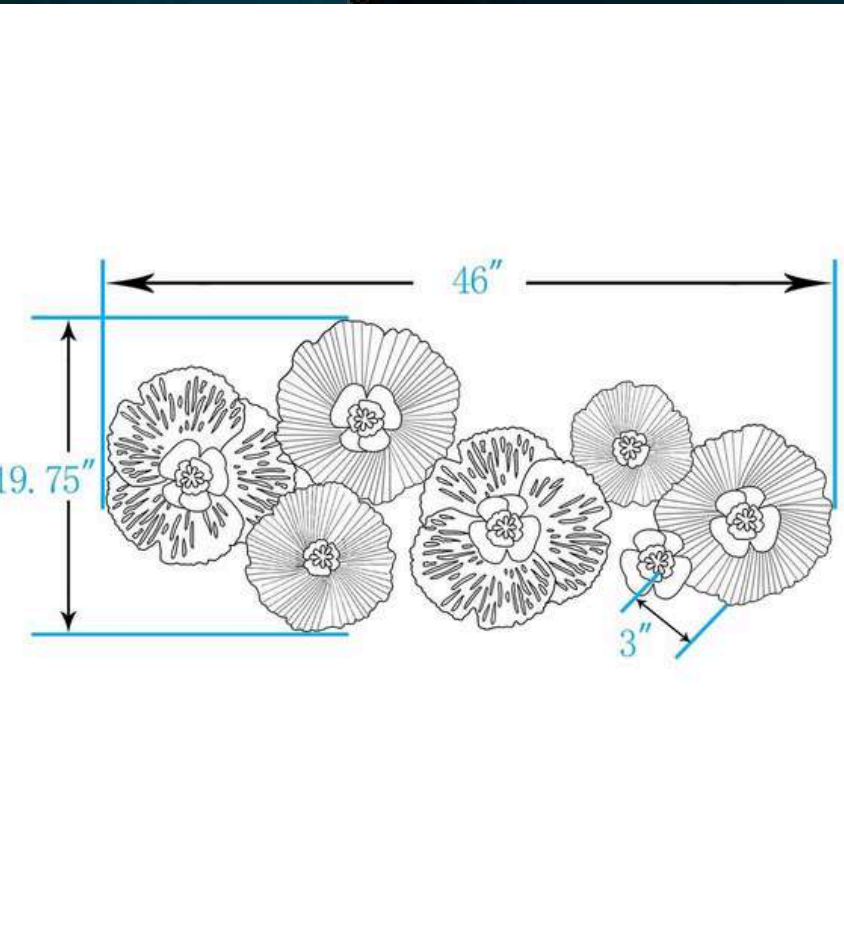

BLUE TURB DECOR

CODE – CW192

SIZE – 46*02*20(INCH)

PRICE – 8000/-GST EXTRA

INDIA'S LARGEST MANUFACTURING UNIT OF WALL ART