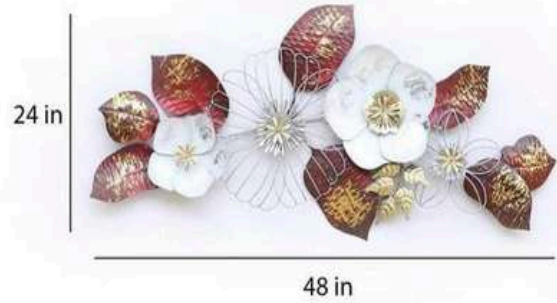

RED VALVET DÉCOR

CODE – CW131(B)

SIZE – 48X3X23(INCH)

PRICE – 9000 /-GST EXTRA

INDIA'S LARGEST MANUFACTURING UNIT OF WALL ART