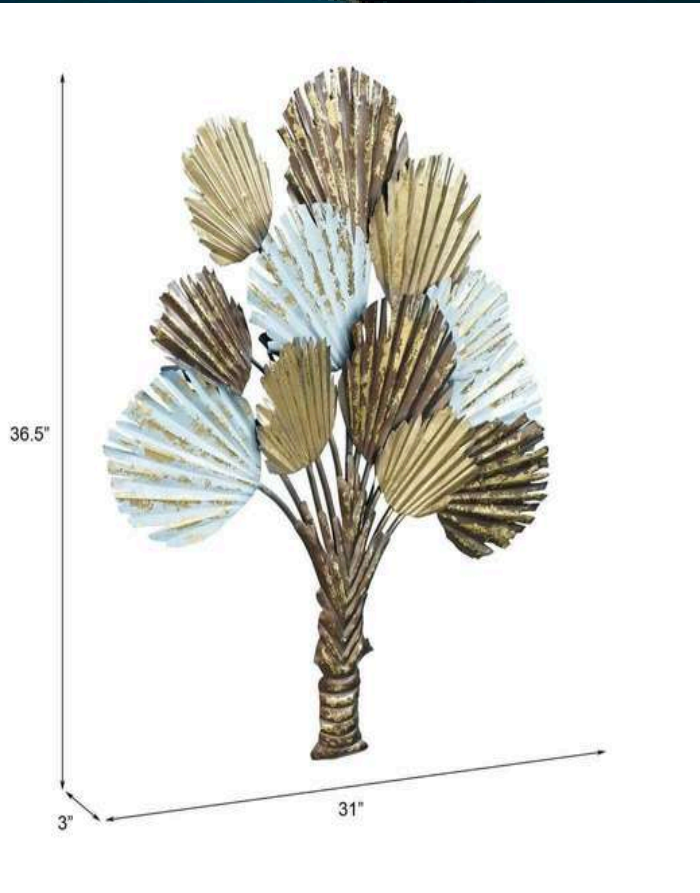

PRICE – 9900/-GST EXTRA

INDIA'S LARGEST MANUFACTURING UNIT OF WALL ART

PERO DECOR

CODE – CW143

SIZE – 31*3*36.5(INCH)

PRICE – 10000 /-GST EXTRA

INDIA'S LARGEST MANUFACTURING UNIT OF WALL ART

HIVA DECOR

CODE – CW144 (A)

SIZE – 55*4*28 (INCH)

PRICE – 9500/-GST EXTRA

INDIA'S LARGEST MANUFACTURING UNIT OF WALL ART

JB DECOR

CODE – CW145

SIZE – 31*3*29(INCH)

PRICE – 6000/-GST EXTRA