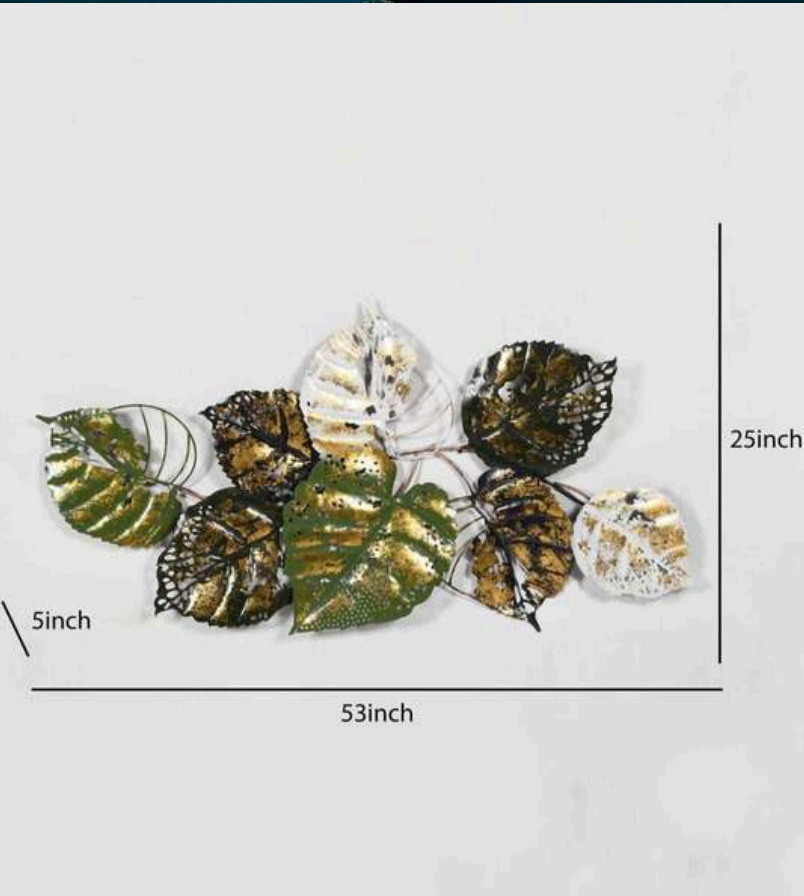

SEA LEAF DECOR

CODE – CW194

SIZE – 53*02*25(INCH)

PRICE – 9000/-GST EXTRA

INDIA'S LARGEST MANUFACTURING UNIT OF WALL ART