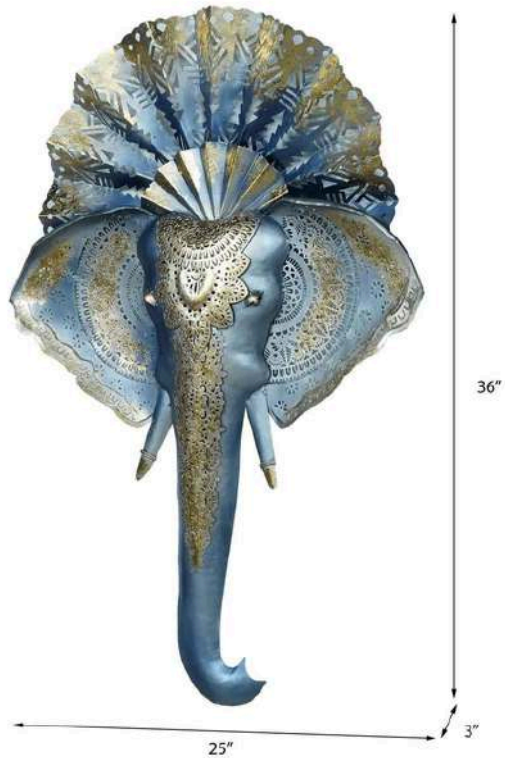

NAME - BALA GANPATI DECOR

CODE – CW368(A)

SIZE(INCH) – 25*05*36 L*W*H

MATERIAL: IRON

PRICE: 7500/-GST EXTRA

INDIA'S LARGEST MANUFACTURING UNIT OF WALL ART