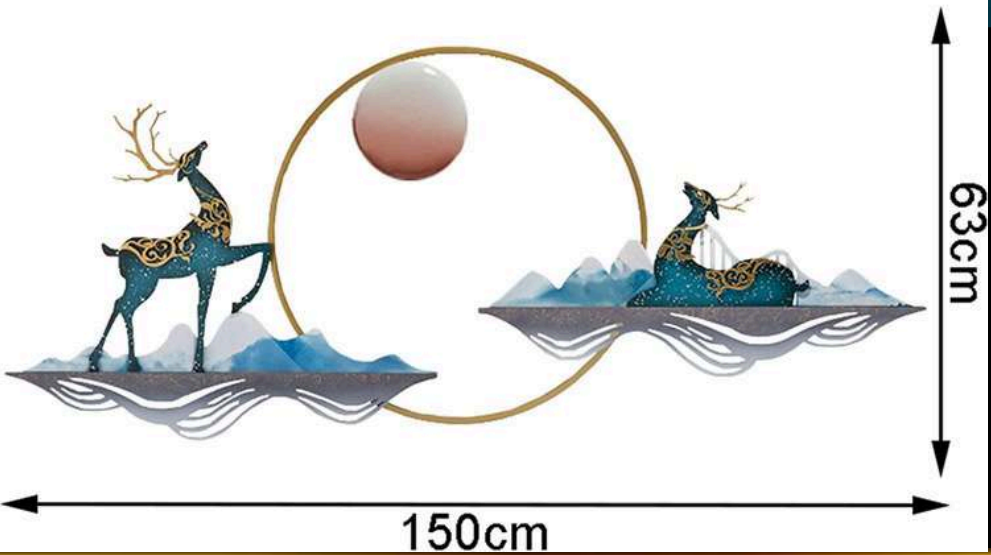

## Product Size

**INDIA'S LARGEST MANUFACTURING UNIT OF WALL ART**

**NAME: VECTOR DECOR**

CODE - CW254

SIZE(INCH) – 49\*02\*25 L\*W\*H

MATERIAL: IRON

PRICE: 9000/-GST EXTRA

**INDIA'S LARGEST MANUFACTURING UNIT OF WALL ART**

**NAME: MOON REINDEER DECOR LED**

CODE - CW257

SIZE(INCH) – 60\*02\*25L\*W\*H

MATERIAL: IRON

PRICE: 9000/-GST EXTRA

**Product Size**

**INDIA'S LARGEST MANUFACTURING UNIT OF WALL ART**

**NAME : WAVE PEACOCK FRAME LED**