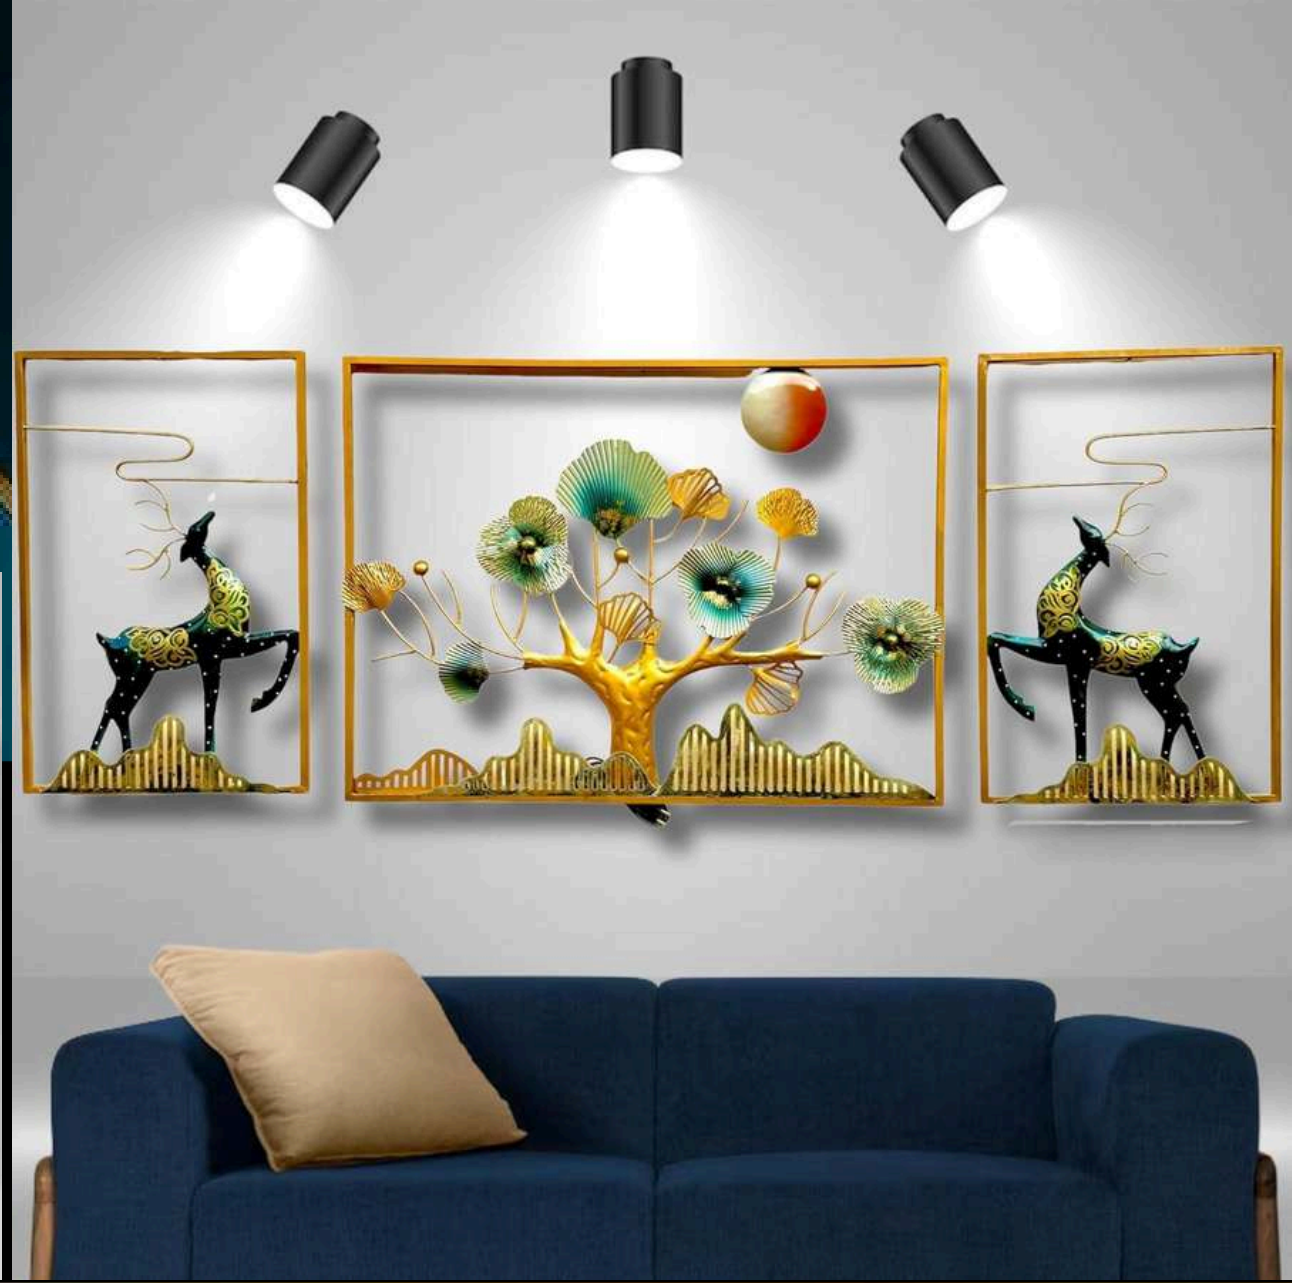

NAME: VILIFY S3 FRAME

CODE - CW241

SIZE(INCH) -16.5 *01*25.5 34*01*25.5 L*W*H

MATERIAL: IRON

PRICE: 9900/-GST EXTRA

INDIA'S LARGEST MANUFACTURING UNIT OF WALL ART