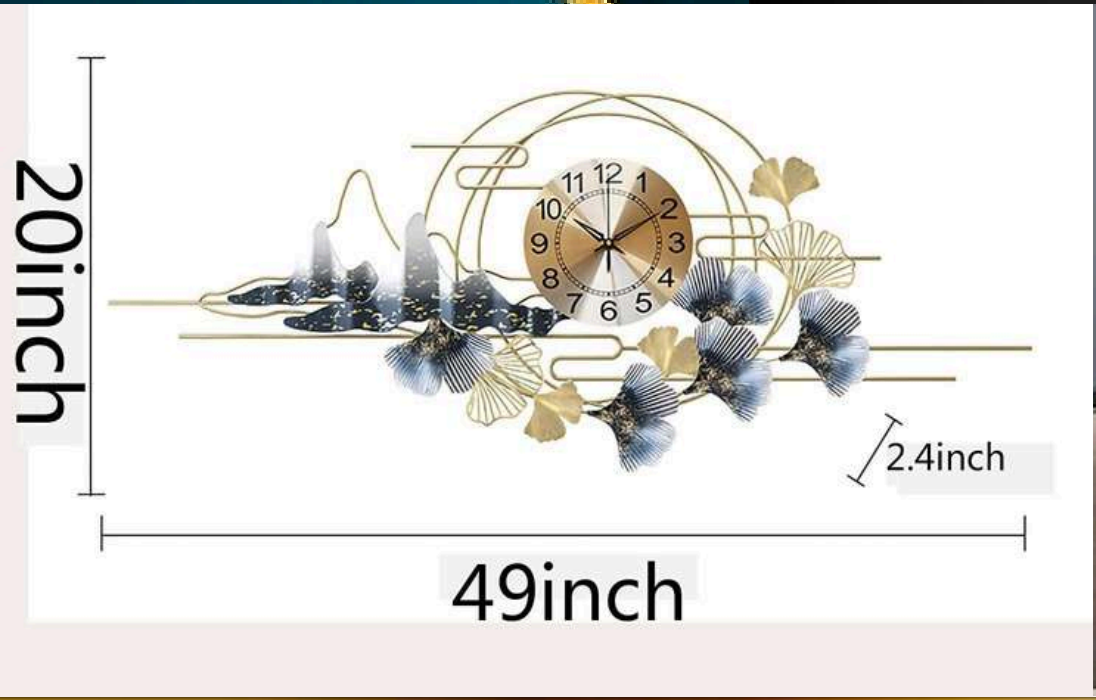

## Product Size

**INDIA'S LARGEST MANUFACTURING UNIT OF WALL ART**

**NAME: VECTOR DECOR**

CODE - CW254

SIZE(INCH) – 49\*02\*25 L\*W\*H

MATERIAL: IRON

PRICE: 9000/-GST EXTRA

**INDIA'S LARGEST MANUFACTURING UNIT OF WALL ART**