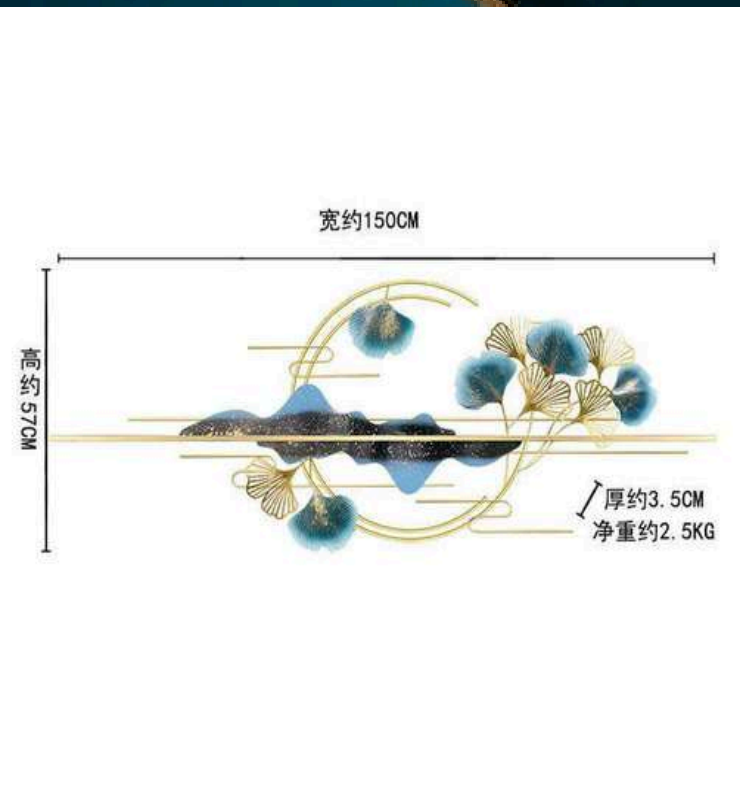

NAME: DURO DECOR

CODE - CW251

SIZE(INCH) – 60*02*23 L*W*H

MATERIAL: IRON

PRICE: 9000/-GST EXTRA

INDIA'S LARGEST MANUFACTURING UNIT OF WALL ART