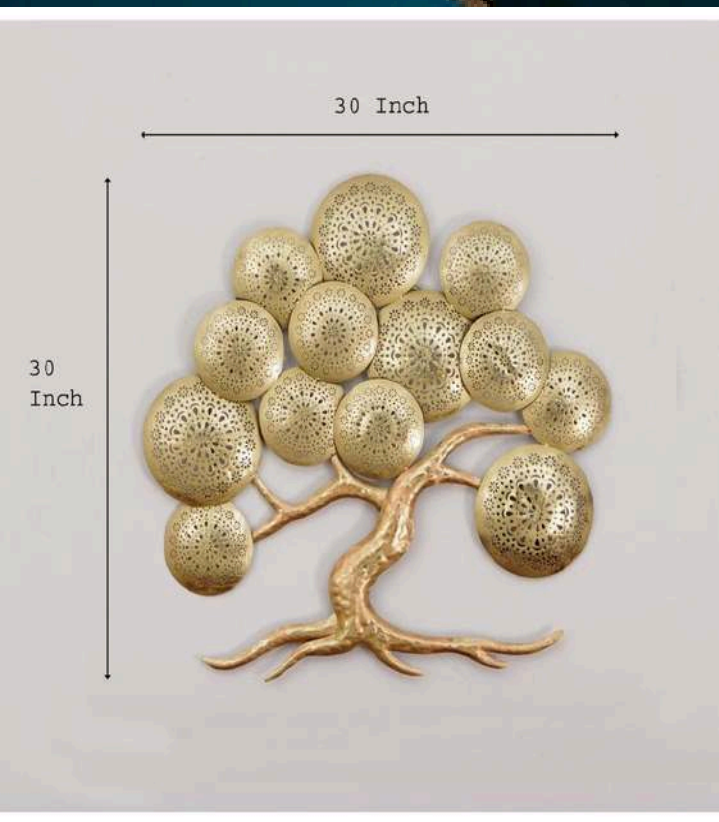

NAME : CIRCLE TREE DECOR

CODE – CW310

SIZE(INCH) – 30*2*30 L*W*H

MATERIAL: IRON

PRICE: 8000/-GST EXTRA

INDIA'S LARGEST MANUFACTURING UNIT OF WALL ART