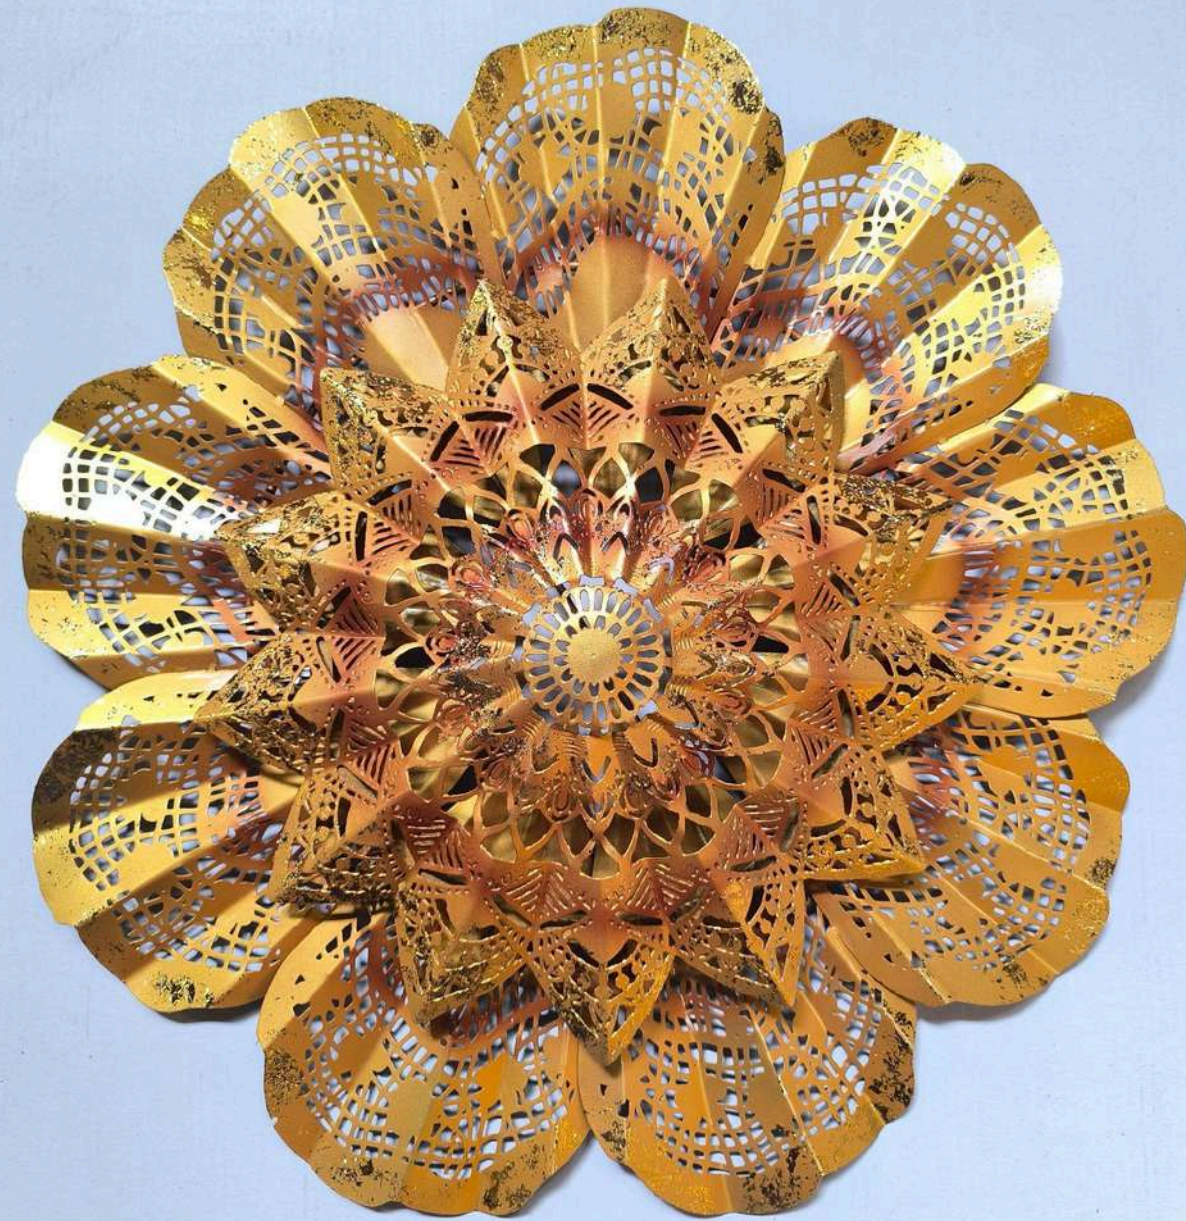

NAME : HIBISCUS DECOR

CODE - CW405

SIZE(INCH) – 24*3*24 L*W*H

MATERIAL : IRON

PRICE: 6000/-GST EXTRA

INDIA'S LARGEST MANUFACTURING UNIT OF WALL ART