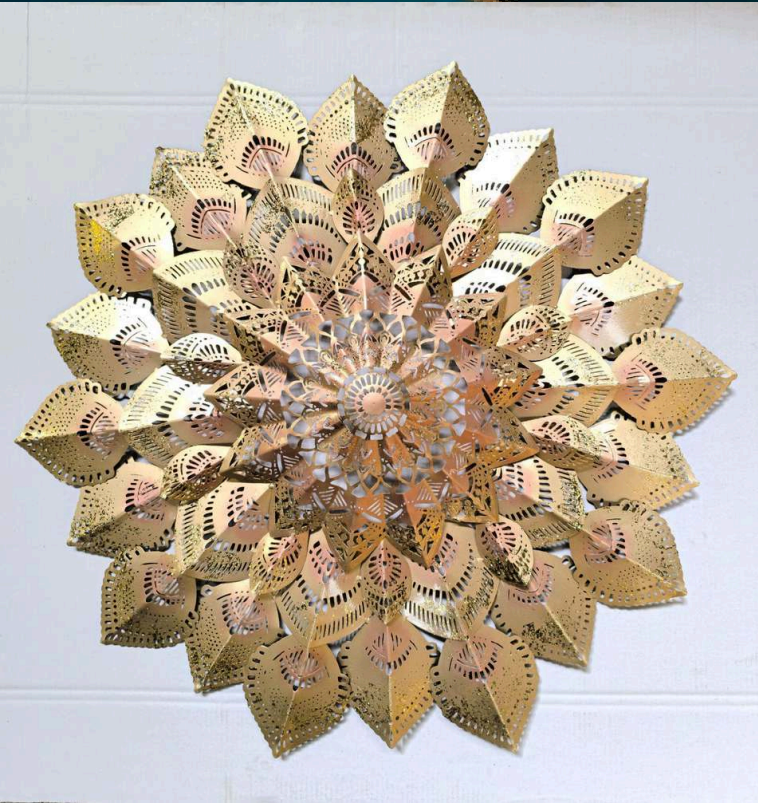

NAME : CAMELLIA DECOR

CODE - CW399

SIZE(INCH) – 32.5*3*32.5 L*W*H

MATERIAL : IRON

PRICE: 7500/-GST EXTRA

INDIA'S LARGEST MANUFACTURING UNIT OF WALL ART