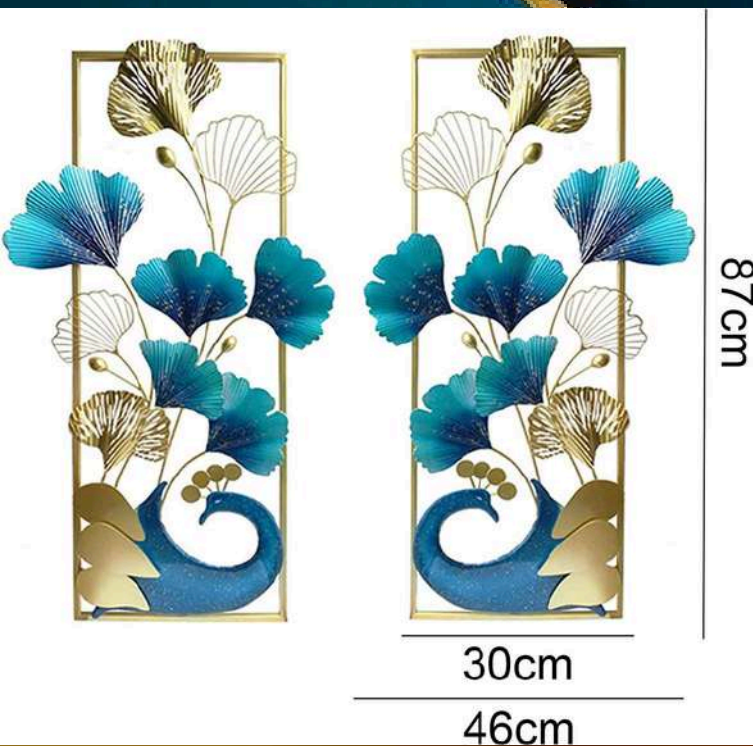

## Product Size

**INDIA'S LARGEST MANUFACTURING UNIT OF WALL ART**

**NAME: VECTOR DECOR**

CODE - CW254

SIZE(INCH) – 49\*02\*25 L\*W\*H

MATERIAL: IRON

PRICE: 9000/-GST EXTRA

**INDIA'S LARGEST MANUFACTURING UNIT OF WALL ART**

MATERIAL: IRON

PRICE: 8500/-GST EXTRA

**INDIA'S LARGEST MANUFACTURING UNIT OF WALL ART**

**NAME: TWILITE DEER FRAME**

CODE - CW263

SIZE(INCH) – 48\*2\*24 L\*W\*H

MATERIAL : IRON

PRICE : 8500/-GST EXTRA

**INDIA'S LARGEST MANUFACTURING UNIT OF WALL ART**

**NAME : PEACOCK IRIS FRAME S2**

CODE - CW265

SIZE(INCH) – 12\*02\*35L\*W\*H

MATERIAL: IRON

PRICE: 11000/-GST EXTRA

**INDIA'S LARGEST MANUFACTURING UNIT OF WALL ART**

SIZE(INCH) – 33\*02\*22 L\*W\*H

MATERIAL: IRON AND RAISIN

PRICE: 8500/-GST EXTRA

**INDIA'S LARGEST MANUFACTURING UNIT OF WALL ART**

**NAME: BLUE GALAXY DECOR**

CODE - CW272

SIZE(INCH) – 47\*02\*23 L\*W\*H

MATERIAL: IRON