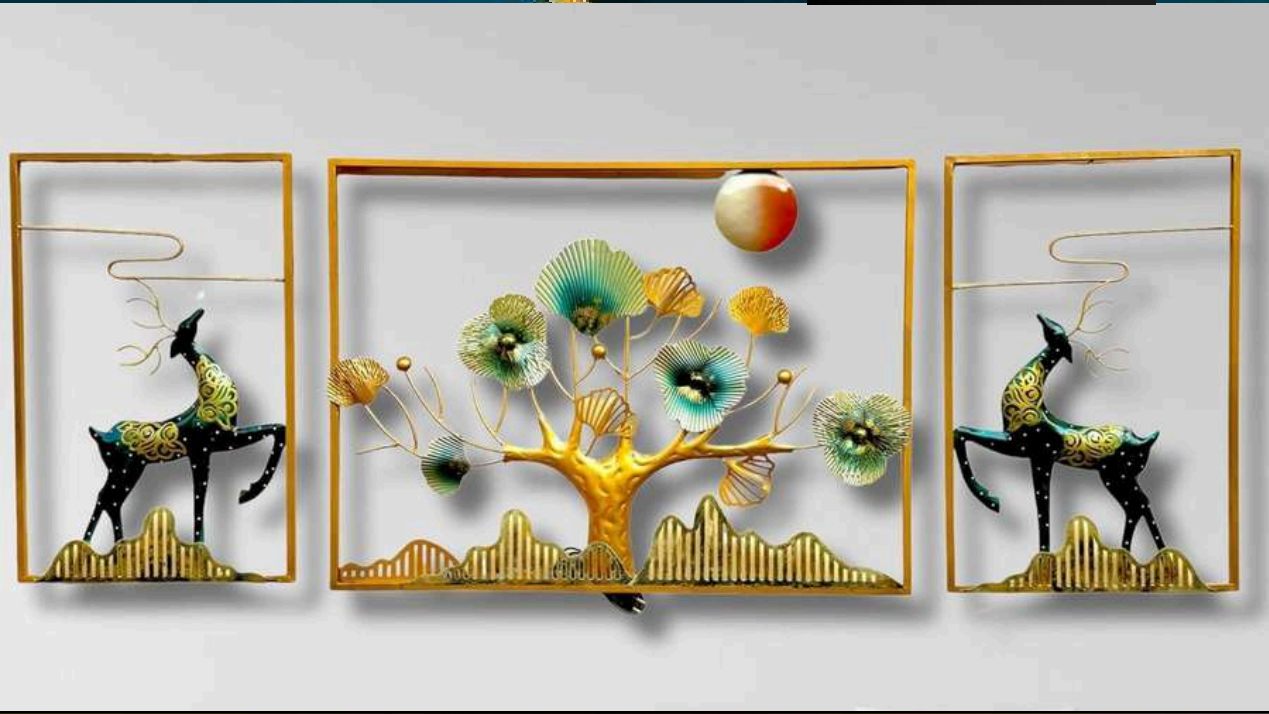

**NAME: INSTA TREE FRAME S4**

CODE - CW239

SIZE(INCH) – 16.5X1X33.5 L\*W\*H

MATERIAL: IRON

PRICE: 12500/-GST EXTRA

**INDIA'S LARGEST MANUFACTURING UNIT OF WALL ART**

**NAME: VILIFY S3 FRAME**

CODE - CW241

SIZE(INCH) -16.5 \*01\*25.5 34\*01\*25.5 L\*W\*H

MATERIAL: IRON

PRICE: 9900/-GST EXTRA

**INDIA'S LARGEST MANUFACTURING UNIT OF WALL ART**

**NAME: MONO TIME**

CODE - CW244

SIZE(INCH) – 36\*2\*28

MATERIAL: IRON