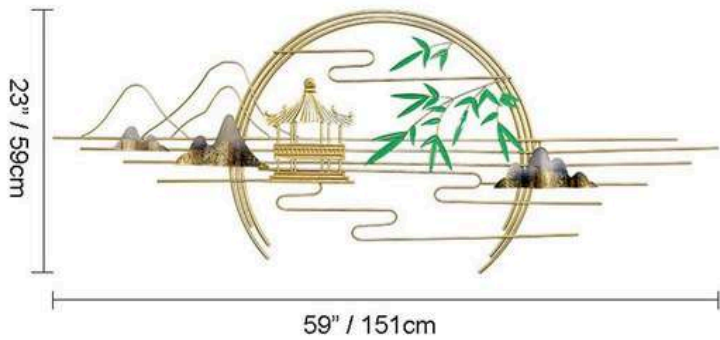

NAM : HUT HILL DECOR

CODE - CW269

SIZE(INCH) – 59*02*23 L*W*H

MATERIAL: IRON

PRICE: 10000/-GST EXTRA

INDIA'S LARGEST MANUFACTURING UNIT OF WALL ART