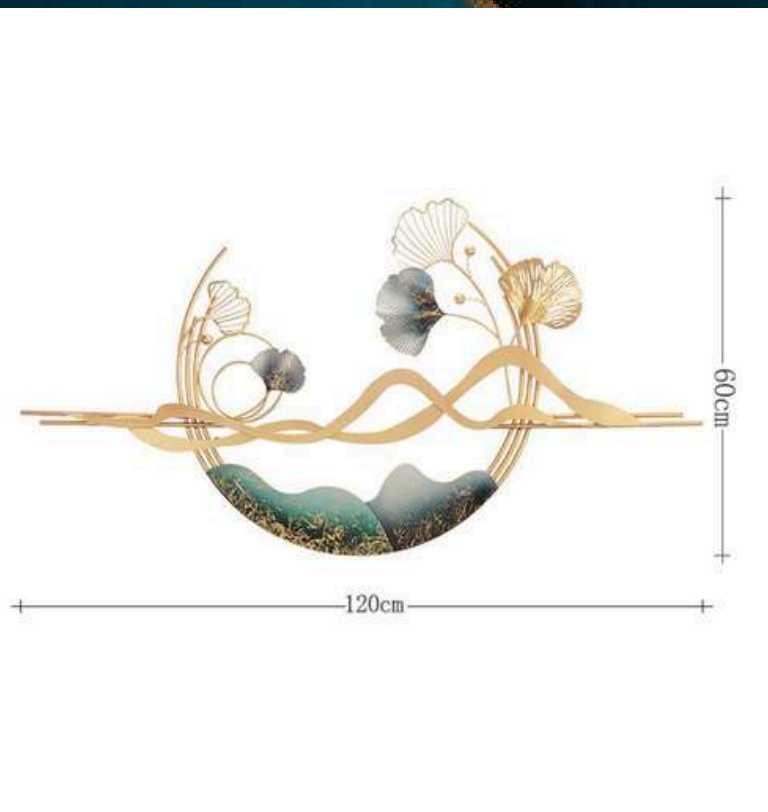

SIZE(INCH) -16.5 \*01\*25.5 34\*01\*25.5 L\*W\*H

MATERIAL: IRON

PRICE: 9900/-GST EXTRA

**INDIA'S LARGEST MANUFACTURING UNIT OF WALL ART**

**NAME: MONO TIME**

CODE - CW244

SIZE(INCH) – 36\*2\*28

MATERIAL: IRON

INDIA'S LARGEST MANUFACTURING UNIT OF WALL ART

**NAME: ZING DECOR**

CODE - CW247

SIZE(INCH) – 55\*2\*25

MATERIAL: IRON

PRICE: 10000/-GST EXTRA

**INDIA'S LARGEST MANUFACTURING UNIT OF WALL ART**

**NAME: RING WAVE DECOR**

CODE - CW249

SIZE(INCH) – 48\*02\*24L\*W\*H

MATERIAL: IRON

PRICE: 9000/-GST EXTRA

**INDIA'S LARGEST MANUFACTURING UNIT OF WALL ART**

**NAME: DURO DECOR**

CODE - CW251

SIZE(INCH) – 60\*02\*23 L\*W\*H

## Product Size

**INDIA'S LARGEST MANUFACTURING UNIT OF WALL ART**

**NAME: VECTOR DECOR**

CODE - CW254

SIZE(INCH) – 49\*02\*25 L\*W\*H

MATERIAL: IRON

PRICE: 9000/-GST EXTRA

**INDIA'S LARGEST MANUFACTURING UNIT OF WALL ART**