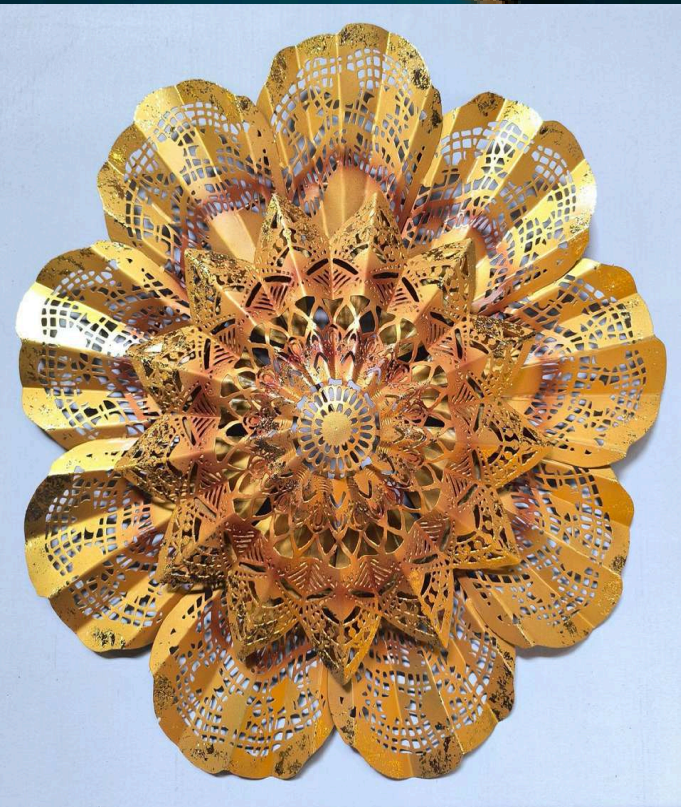

NAME : HIBISCUS DECOR

CODE - CW405

SIZE(INCH) – 24*3*24 L*W*H

MATERIAL : IRON

PRICE: 6000/-GST EXTRA

INDIA'S LARGEST MANUFACTURING UNIT OF WALL ART