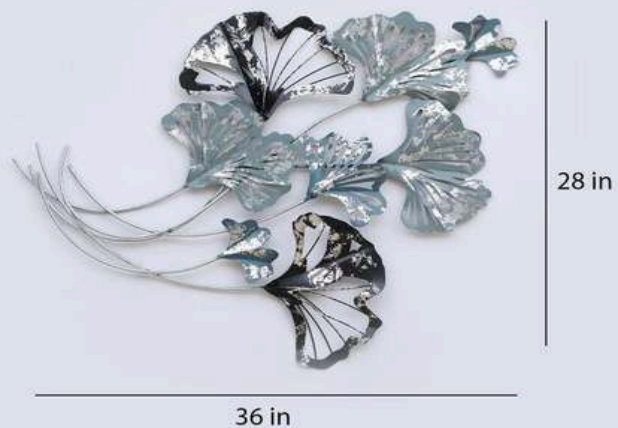

NAME : LORCAN LEAF

CODE – CW314

SIZE(INCH) – 28*2*36 L*W*H

MATERIAL: IRON

PRICE: 8000/-GST EXTRA

INDIA'S LARGEST MANUFACTURING UNIT OF WALL ART