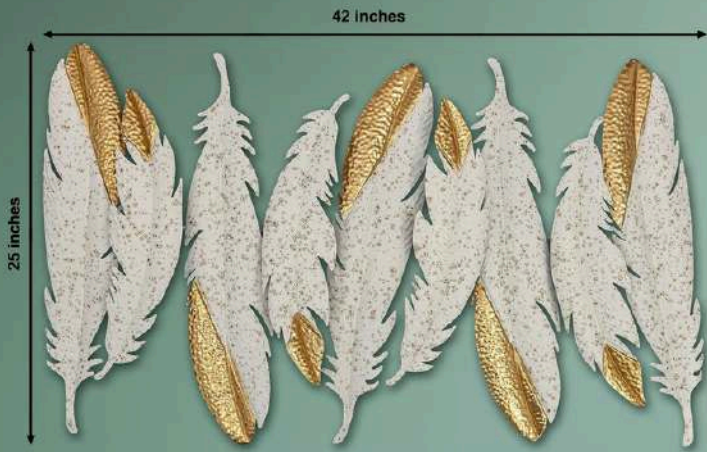

NAME : CANARY LEAFS DECOR

CODE - CW465

SIZE(INCH) – 42*2*25 L*W*H

MATERIAL : IRON

PRICE: 9000/-GST EXTRA

INDIA'S LARGEST MANUFACTURING UNIT OF WALL ART