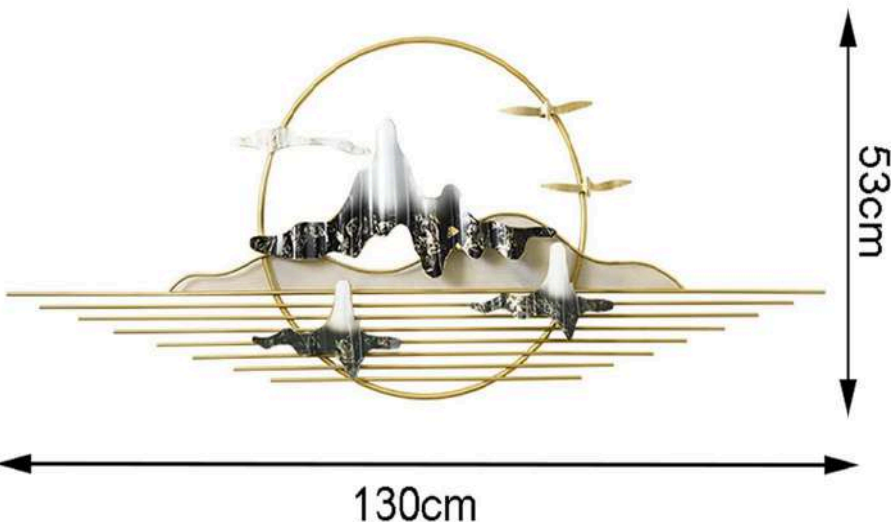

CODE - CW249

SIZE(INCH) – 48\*02\*24L\*W\*H

MATERIAL: IRON

PRICE: 9000/-GST EXTRA

**INDIA'S LARGEST MANUFACTURING UNIT OF WALL ART**

**NAME: DURO DECOR**

CODE - CW251

SIZE(INCH) – 60\*02\*23 L\*W\*H

MATERIAL: IRON

PRICE: 9000/-GST EXTRA

INDIA'S LARGEST MANUFACTURING UNIT OF WALL ART

**NAME: HI HILL DECOR**

CODE - CW253

SIZE(INCH) – 52\*02\*21 L\*W\*H

MATERIAL : IRON

PRICE: 9000/-GST EXTRA

## Product Size

**INDIA'S LARGEST MANUFACTURING UNIT OF WALL ART**

**NAME: VECTOR DECOR**

CODE - CW254

SIZE(INCH) – 49\*02\*25 L\*W\*H

MATERIAL: IRON

PRICE: 9000/-GST EXTRA

**INDIA'S LARGEST MANUFACTURING UNIT OF WALL ART**