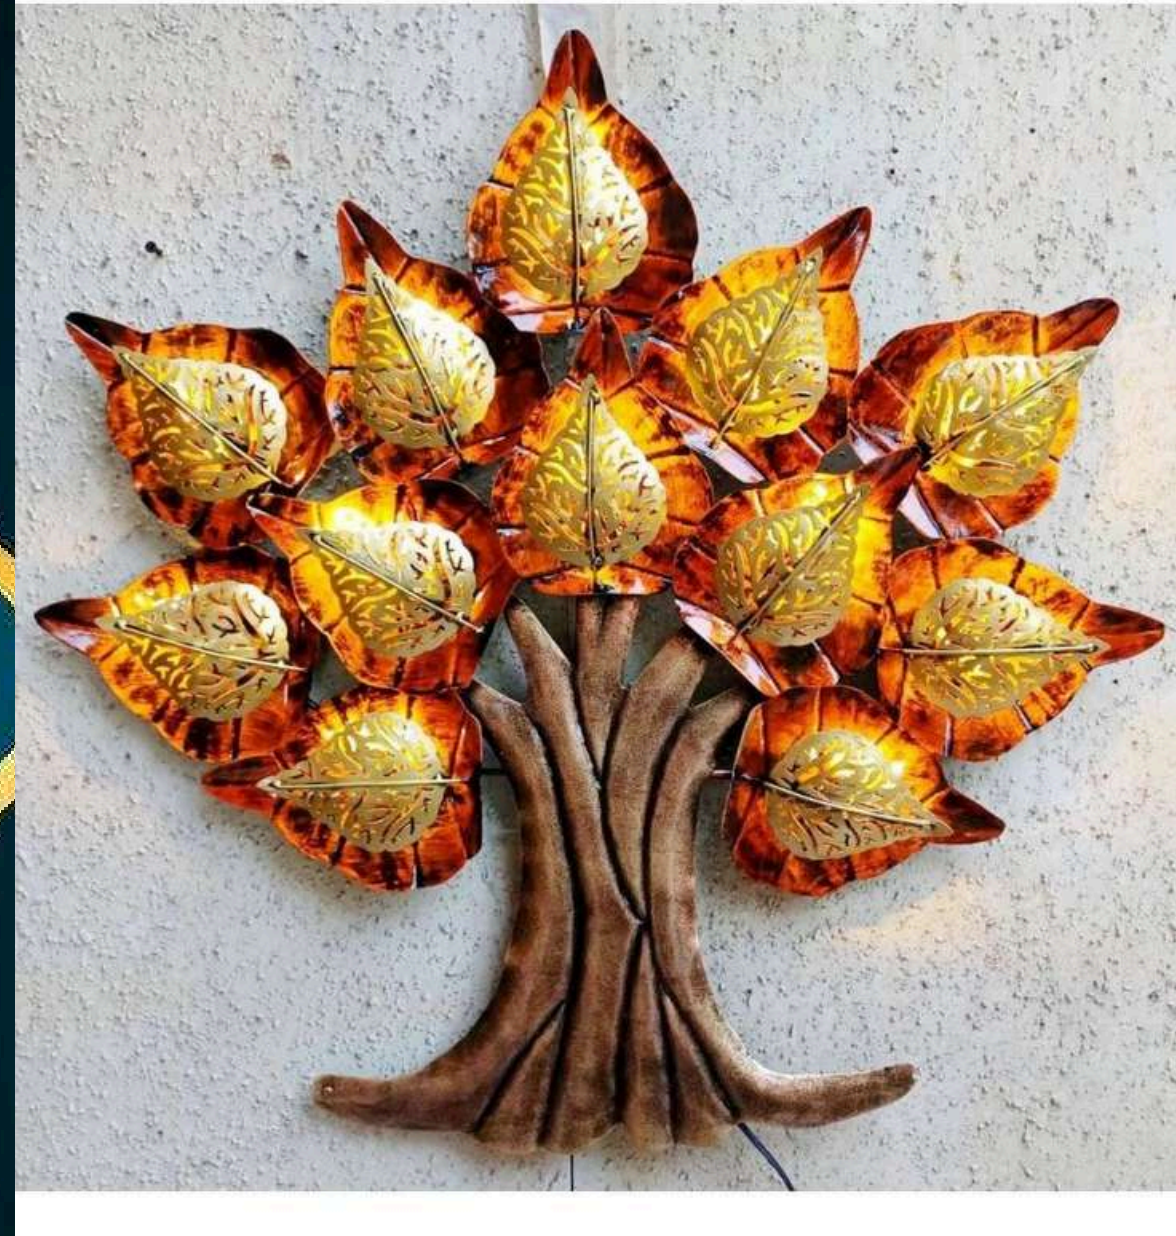

JALI LEAF TREE (MINI)

CODE- W194

SIZE 30*2*30*(INCH)

PRICE-5000/- GST EXTRA

INDIA'S LARGEST MANUFACTURING UNIT OF WALL ART