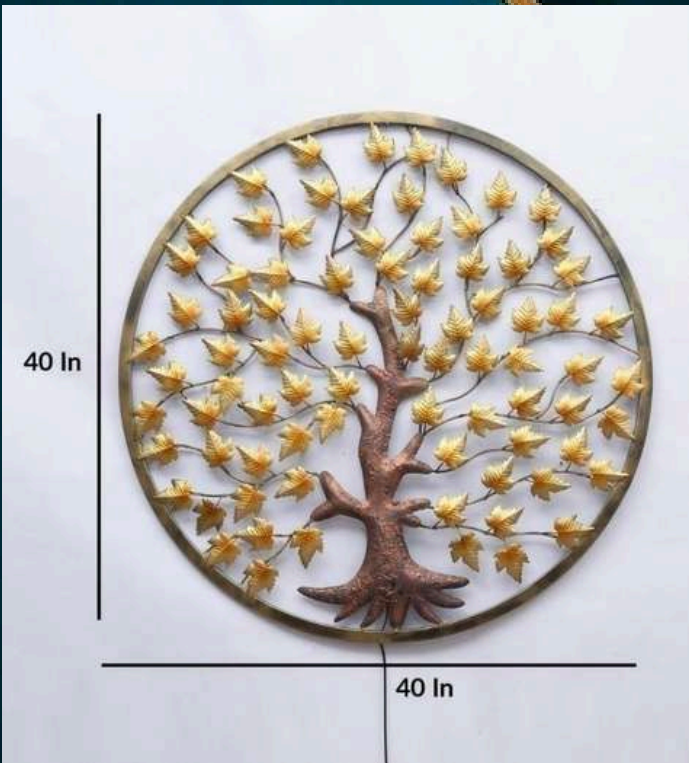

MAPPLE TREE IN RING LED

CODE W281

SIZE (INCH) 40*2*40

PRICE 8500/-GST EXTRA

INDIA'S LARGEST MANUFACTURING UNIT OF WALL ART