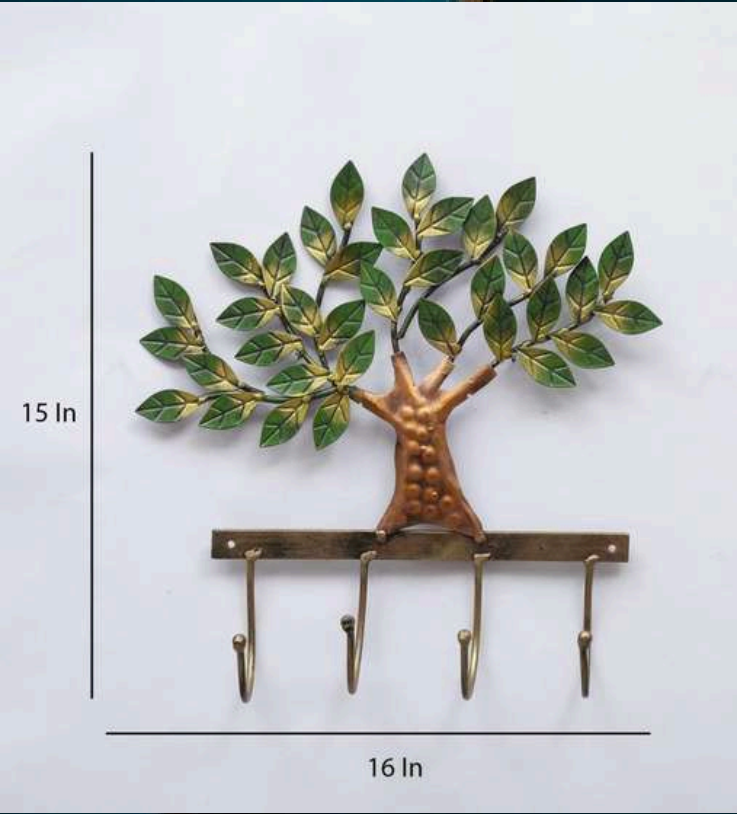

PRICE -4500/- GST EXTRA

INDIA'S LARGEST MANUFACTURING UNIT OF WALL ART

WALL HOOK PEACOCK

CODE - W219

SIZE (INCH) 18.5*3*16

PRICE - 1700/-GST EXTRA

INDIA'S LARGEST MANUFACTURING UNIT OF WALL ART

WALL HOOK TREE

CODE- W220

SIZE (INCH) 16*3*15

PRICE 1400/- GST EXTRA

INDIA'S LARGEST MANUFACTURING UNIT OF WALL ART

GUITAR HOOK

CODE W221

SIZE (INCH) 11.5*3*9

PRICE 1100/-GST EXTRA