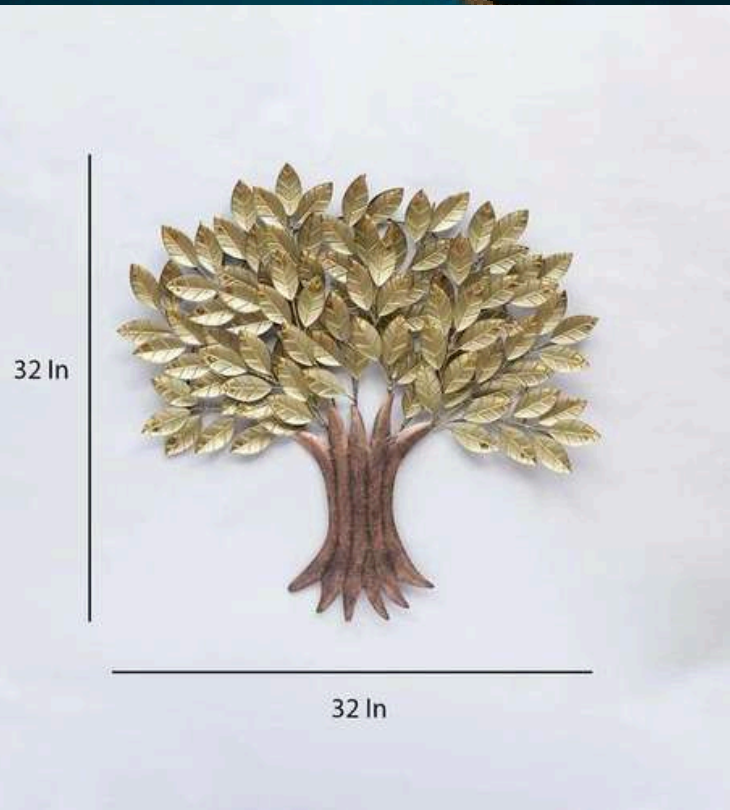

BARCODE W292

SIZE (INCH) – 60*05*24

PRICE 11000/-GST EXTRA

7 HORSE ON PANEL small

CODE - W302

SIZE (INCH) - 36*3*14

PRICE 6000/- GST EXTRA

AONA®

INDIA'S LARGEST MANUFACTURING UNIT OF WALL ART

GOLDEN TREE

BARCODE W294

SIZE (INCH) 31*2*33

PRICE 6000/-GST EXTRA

INDIA'S LARGEST MANUFACTURING UNIT OF WALL ART

3 CAP LADY FRAME HORIZONTAL

BARCODE W295