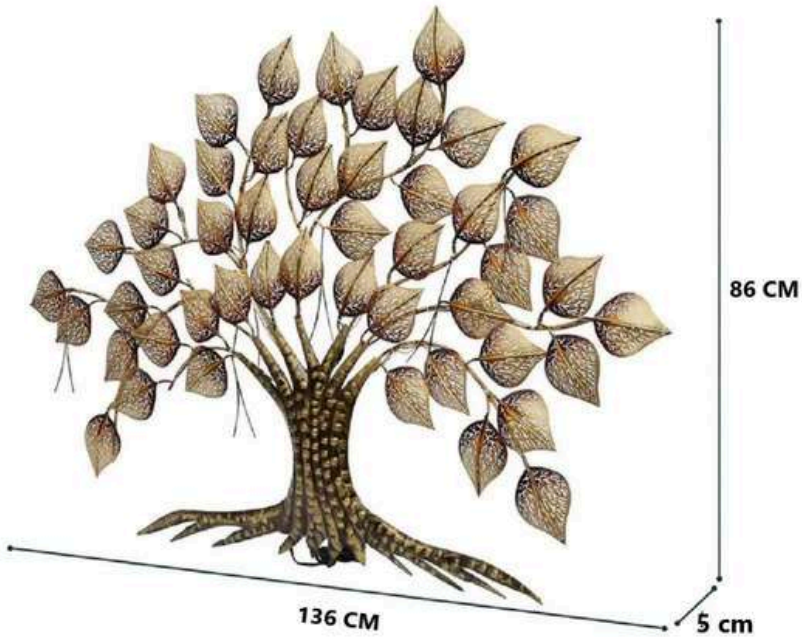

PAN TREE

CODE - W244

SIZE (INCH)- 58*02*36

PRICE- 11000/-GST EXTRA

INDIA'S LARGEST MANUFACTURING UNIT OF WALL ART