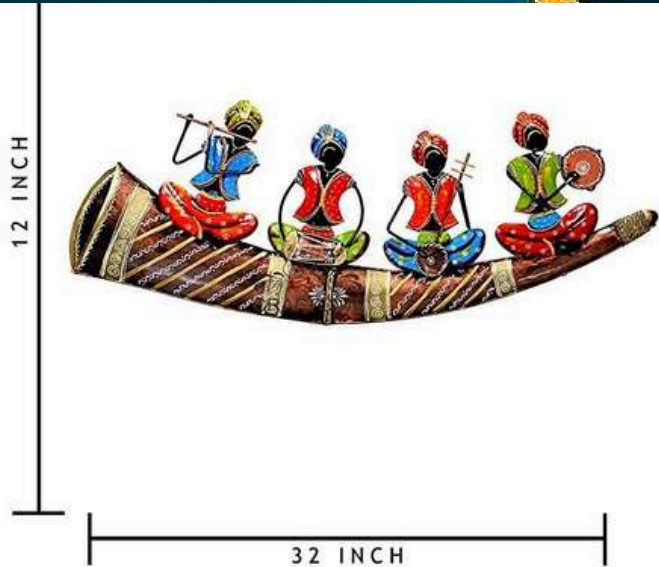

MAKE IN INDIA

WEIGHT-1200 GRAM APPROX

INDIA'S LARGEST MANUFACTURING UNIT OF WALL ART

4 MUSICIANS MAN ON SAHNAI

CODE - W349

PRICE 5000/-GST EXTRA

SIZE (INCH) – 32*02*12

ANTI- CORROSION