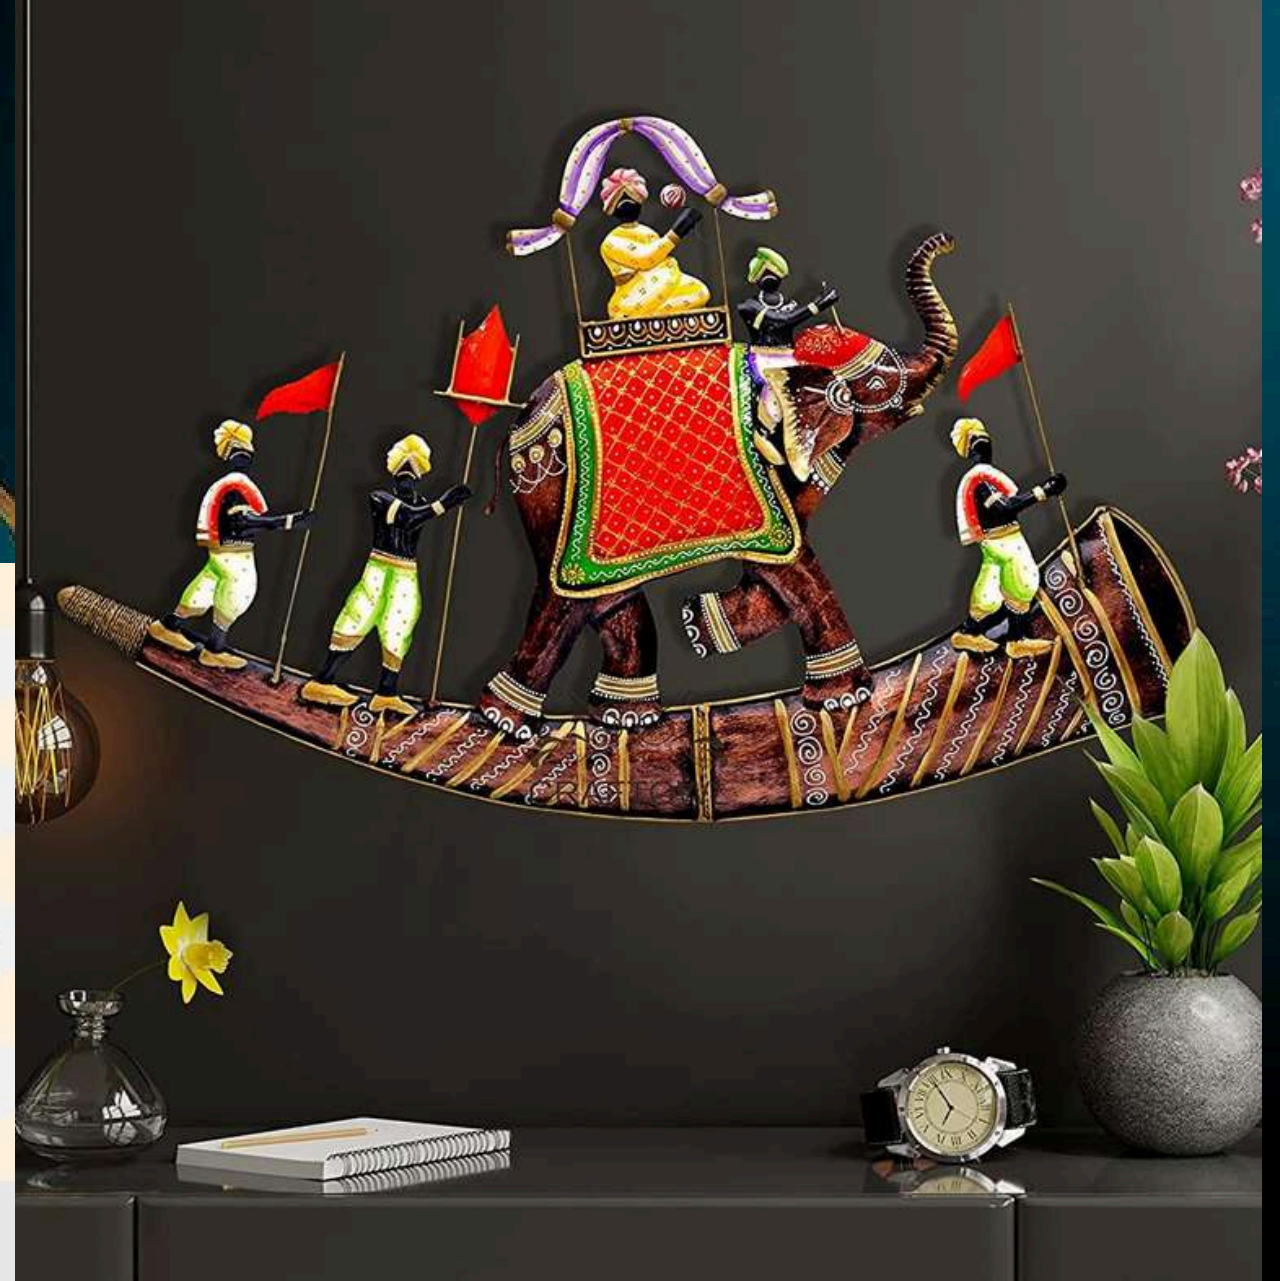

INDIA'S LARGEST MANUFACTURING UNIT OF WALL ART