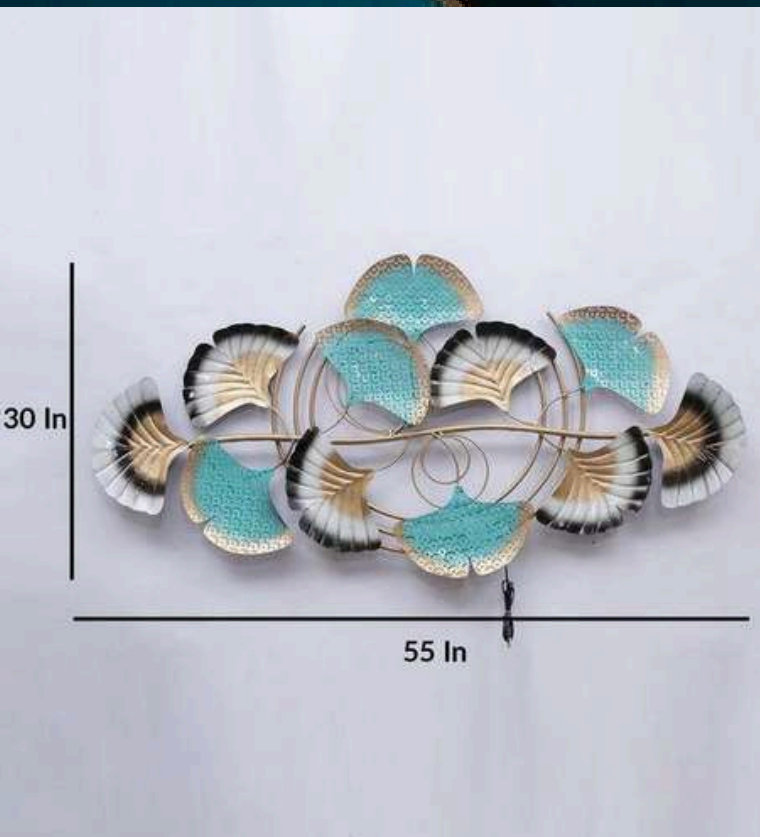

EUROPIUN ZINGO LEAFS DÉCOR

BARCODE W310

SIZE (INCH) 55*02*30

PRICE 9000/-GST EXTRA

INDIA'S LARGEST MANUFACTURING UNIT OF WALL ART