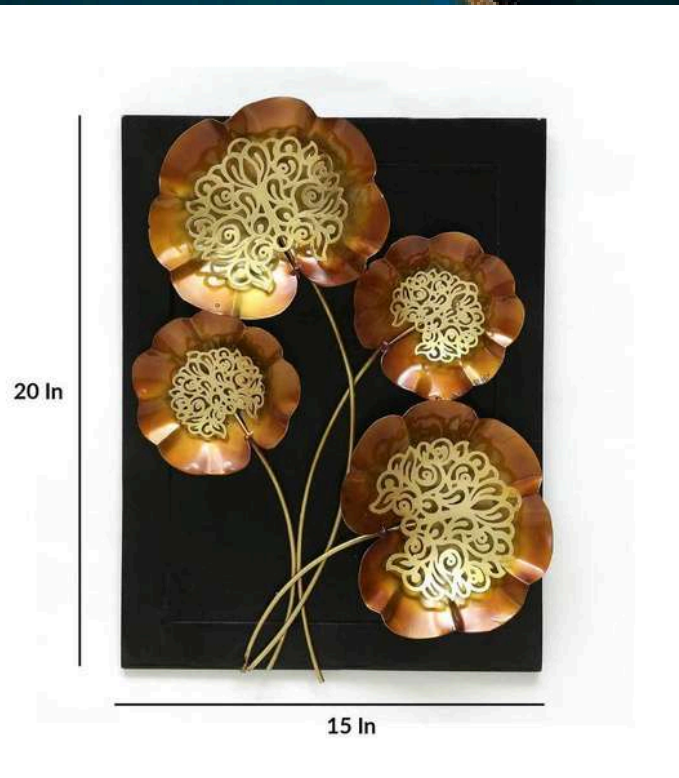

JALI 4 LEAF ON BORD

CODE- W195

SIZE (INCH) 15*3*20

PRICE-2750/- GST EXTRA

INDIA'S LARGEST MANUFACTURING UNIT OF WALL ART