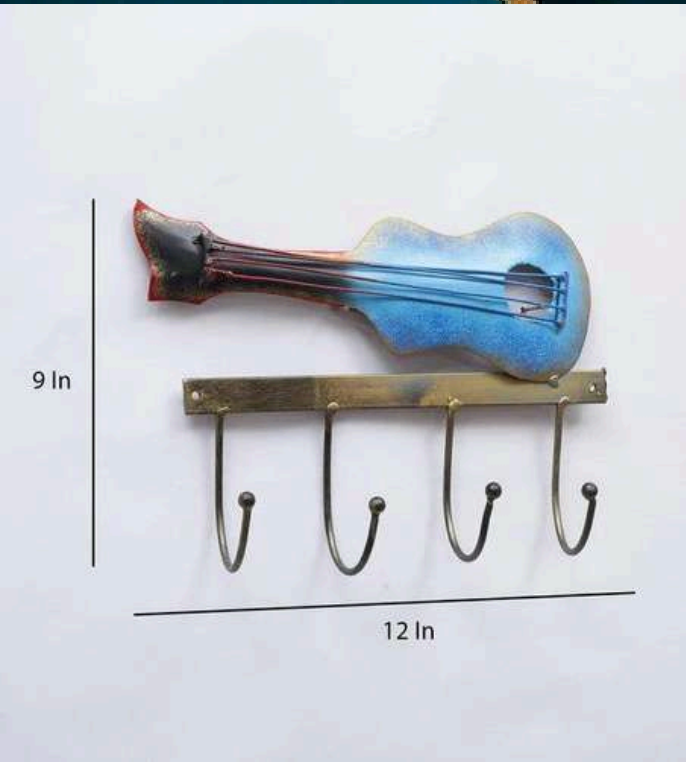

CODE- W220

SIZE (INCH) 16*3*15

PRICE 1400/- GST EXTRA

INDIA'S LARGEST MANUFACTURING UNIT OF WALL ART

GUITAR HOOK

CODE W221

SIZE (INCH) 11.5*3*9

PRICE 1100/-GST EXTRA