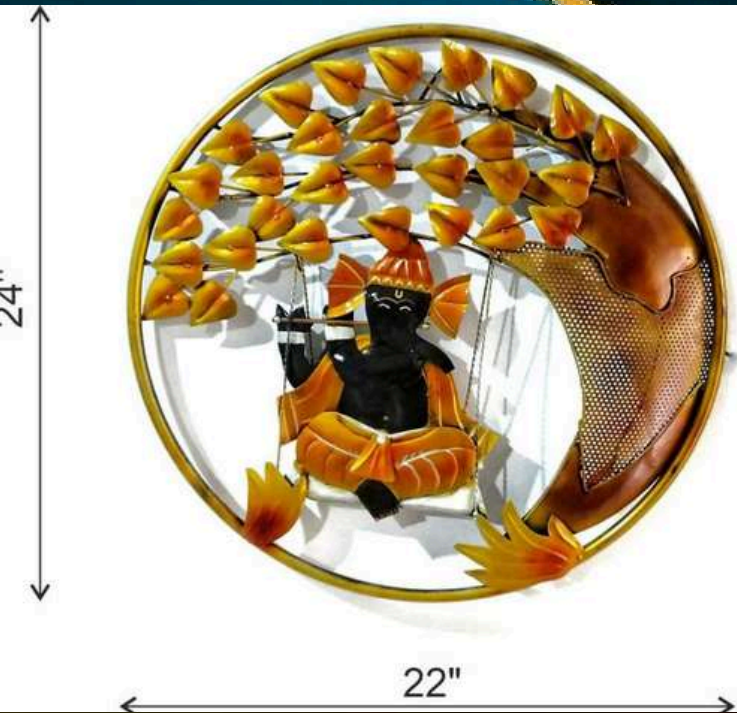

GANESH RING FRAME

CODE W272

SIZE (INCH) 21.5*2*21.5

PRICE 3600/- GST EXTRA

INDIA'S LARGEST MANUFACTURING UNIT OF WALL ART