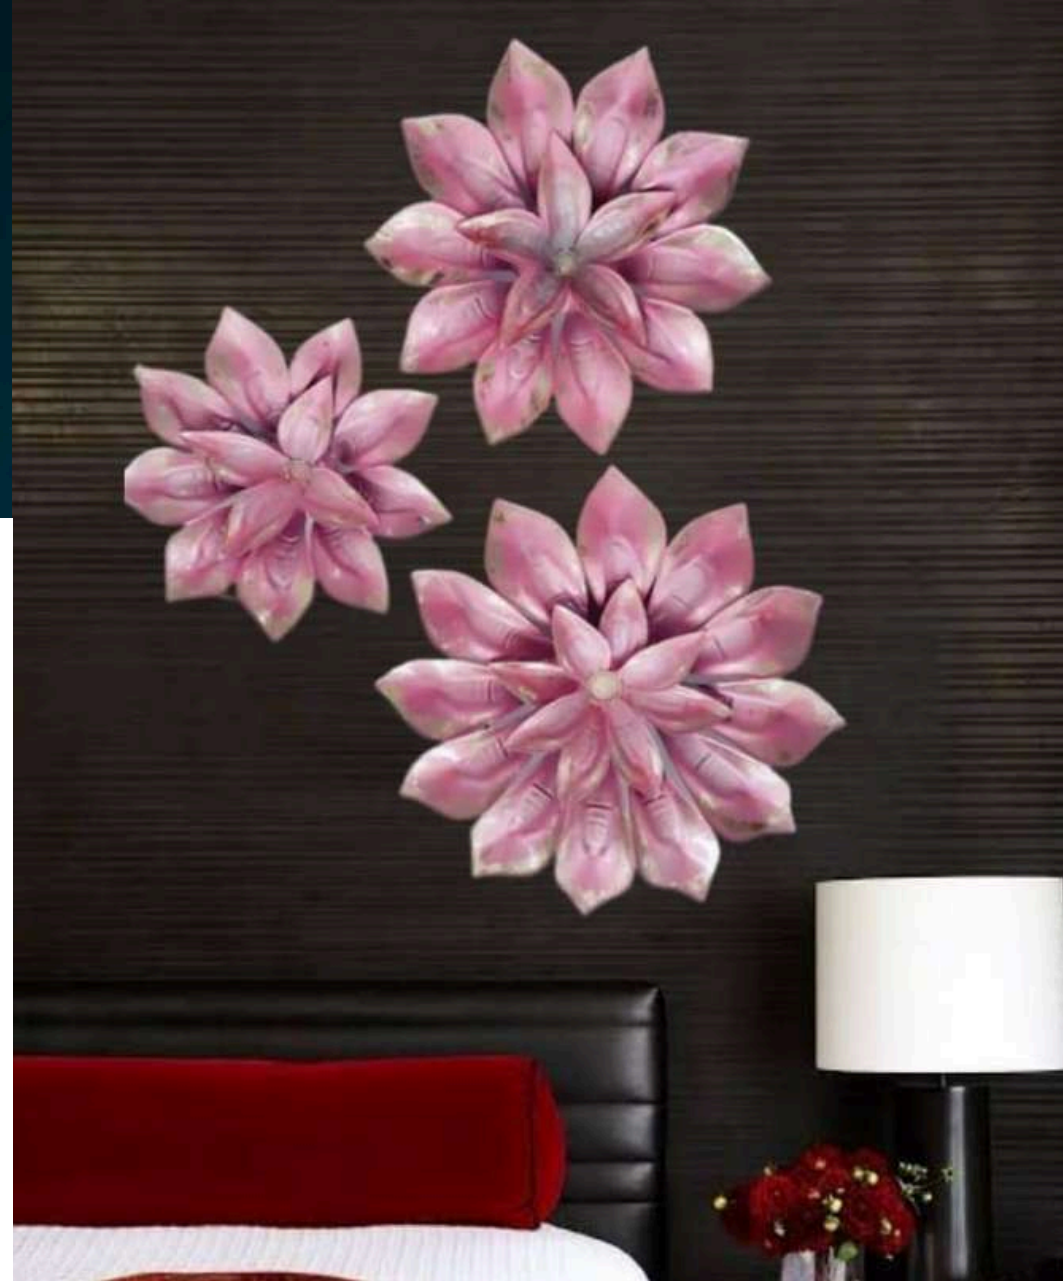

PINK FLWOER s3 BIG

CODE W245 (B)

SIZE (INCH) 25*05*25

PRICE - 4000/-GST EXTRA

PINK FLOWER s3MED

CODE W246 (B)

SIZE (INCH) 20*4*20

PRICE 3500/-GST EXTRA

PINK FLOWER s3 SMALL

CODE - W247(b)

PRICE - 2500/-GST EXTRA

SIZE (INCH) - 16*03*16

INDIA'S LARGEST MANUFACTURING UNIT OF WALL ART