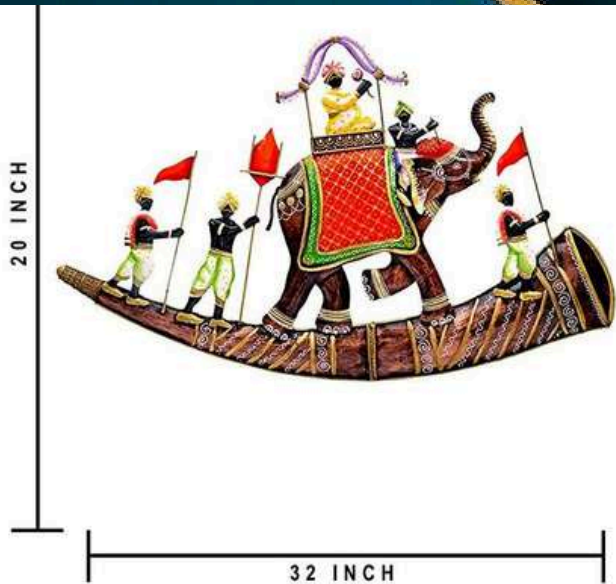

ELEPHANT ON SAHNAI

CODE - W348

PRICE 5500/-GST EXTRA

SIZE (INCH) – 32*02*20

ANTI- CORROSION

PERFECT FOR GIFTING

DECORATIVE WALLHANGING

MAKE IN INDIA

WEIGHT-1200 GRAM APPROX