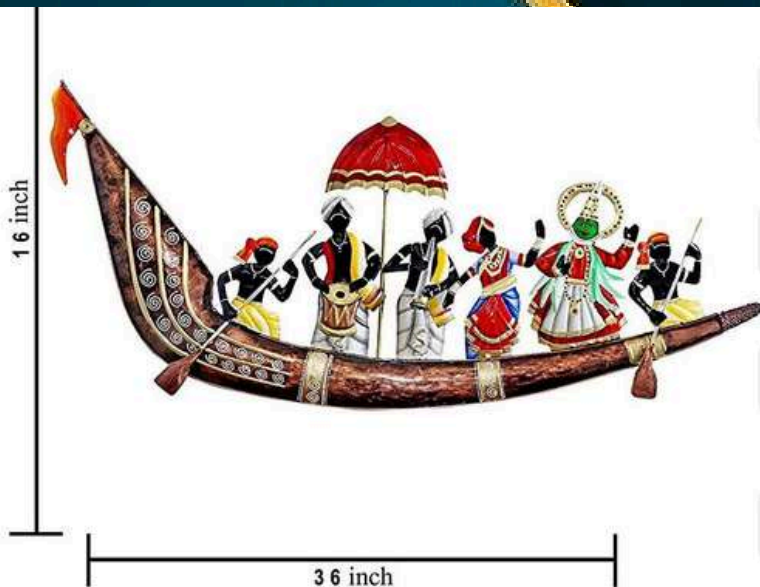

PERFECT FOR GIFTING

DECORATIVE WALLHANGING

MAKE IN INDIA

WEIGHT - 1200 GRAM APPROX

INDIA'S LARGEST MANUFACTURING UNIT OF WALL ART

KATHAK DANCING BOAT

CODE - W351

PRICE 6800/-GST EXTRA

SIZE (INCH) – 36*02*19

ANTI- CORROSION

PERFECT FOR GIFTING

DECORATIVE WALLHANGING

MAKE IN INDIA

WEIGHT - 1200 gram approx

INDIA'S LARGEST MANUFACTURING UNIT OF WALL ART

NAME : MUSICIAB SAHNAI