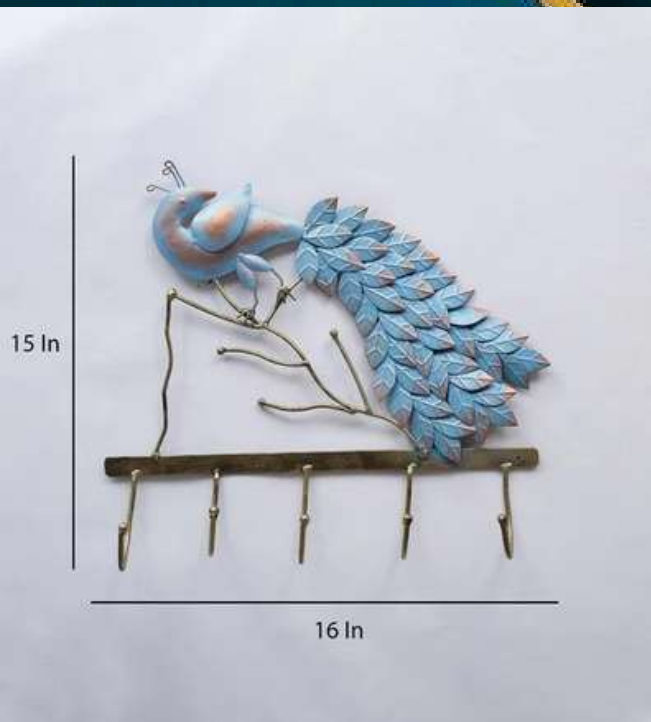

PRICE -4500/- GST EXTRA

INDIA'S LARGEST MANUFACTURING UNIT OF WALL ART

WALL HOOK PEACOCK

CODE - W219

SIZE (INCH) 18.5*3*16

PRICE - 1700/-GST EXTRA

INDIA'S LARGEST MANUFACTURING UNIT OF WALL ART

WALL HOOK TREE

CODE- W220

SIZE (INCH) 16*3*15

PRICE 1400/- GST EXTRA

INDIA'S LARGEST MANUFACTURING UNIT OF WALL ART

GUITAR HOOK

CODE W221

SIZE (INCH) 11.5*3*9

PRICE 1100/-GST EXTRA