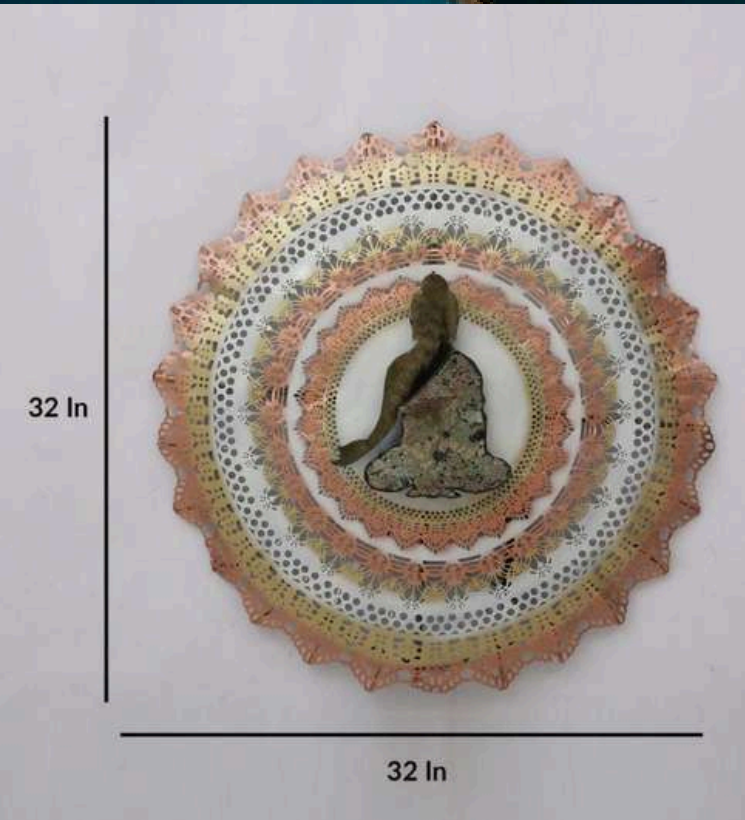

INDIA'S LARGEST MANUFACTURING UNIT OF WALL ART