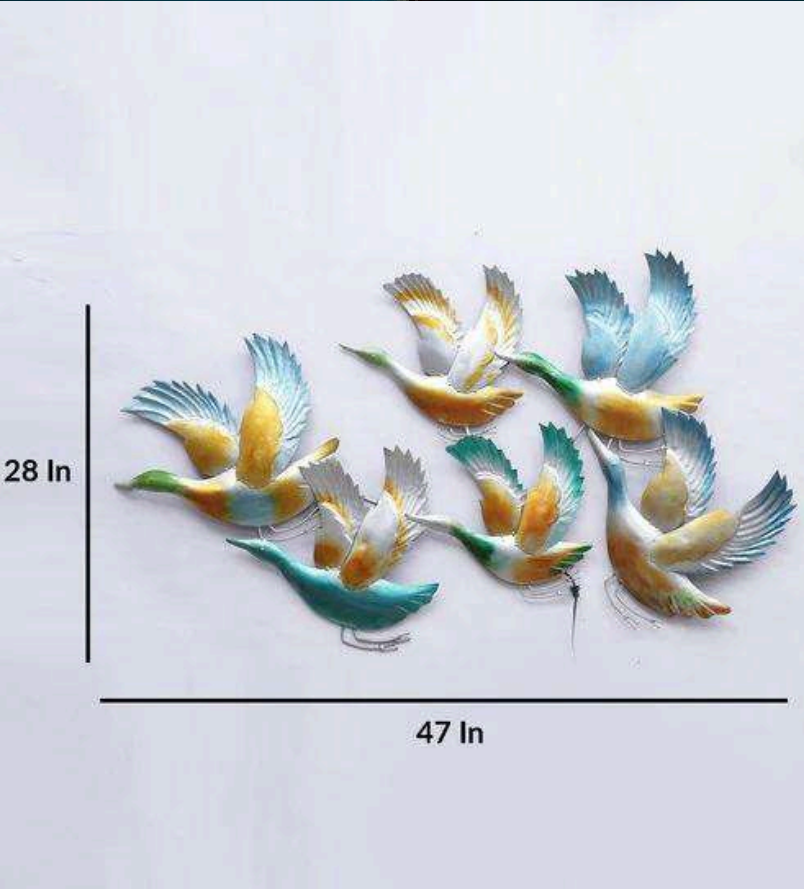

MOON PEAOCK UP FEATHER

CODE - W208

SIZE (INCH) 42*02*24

PRICE- 8000/- GST EXTRA

INDIA'S LARGEST MANUFACTURING UNIT OF WALL ART

MOON PEAOCK DOWN FEATHER

CODE - W209

SIZE (INCH) 45*02*24

PRICE- 8000/- GST EXTRA

INDIA'S LARGEST MANUFACTURING UNIT OF WALL ART

FLYING DUCK

CODE - W211

SIZE (INCH) 47*25*28

PRICE- 8500/- GST EXTRA

INDIA'S LARGEST MANUFACTURING UNIT OF WALL ART

JONQUIL FLOWERS

CODE - W212

SIZE (INCH) 61*2.5*28

PRICE -7250/- GST EXTRA

DREAM AURA DECOR
PVT. LTD.

INDIA'S LARGEST MANUFACTURING UNIT OF WALL ART

SEA FLOWER TIN

CODE - W217

SIZE (INCH) 14*3*36