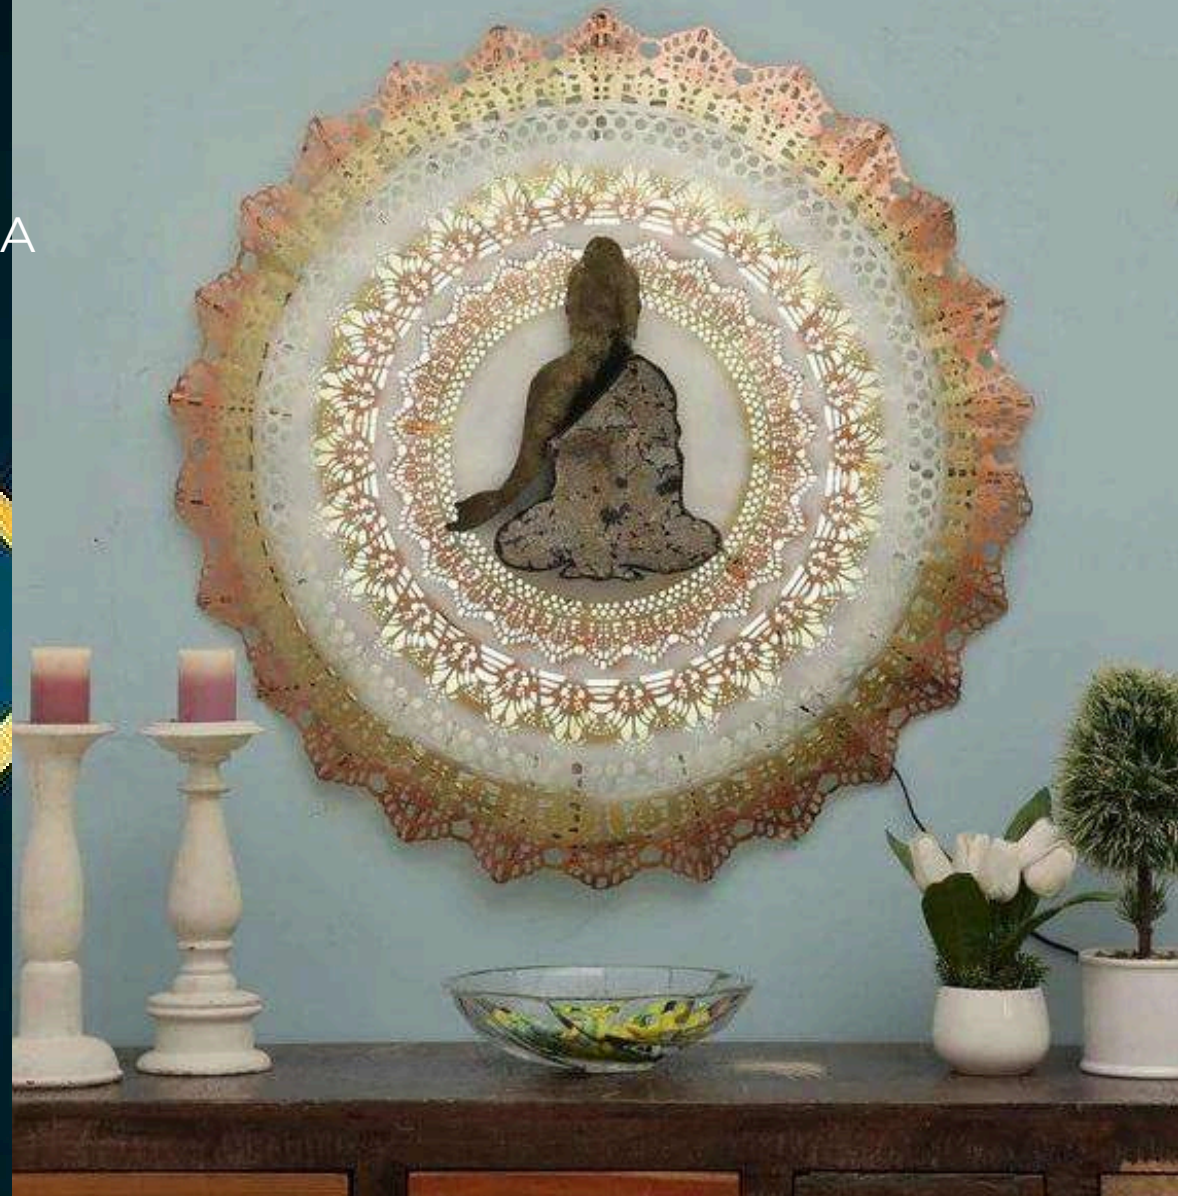

INDIA'S LARGEST MANUFACTURING UNIT OF WALL ART

GOLDEN TREE SMALL

BARCODE W293

SIZE (INCH) 20*04*22

PRICE 3000/-GST EXTRA

INDIA'S LARGEST MANUFACTURING UNIT OF WALL ART

BUDHA CIRCLE LED
BARCODE W306
SIZE (INCH) 32*05*32
PRICE 8000/-GST EXTRA