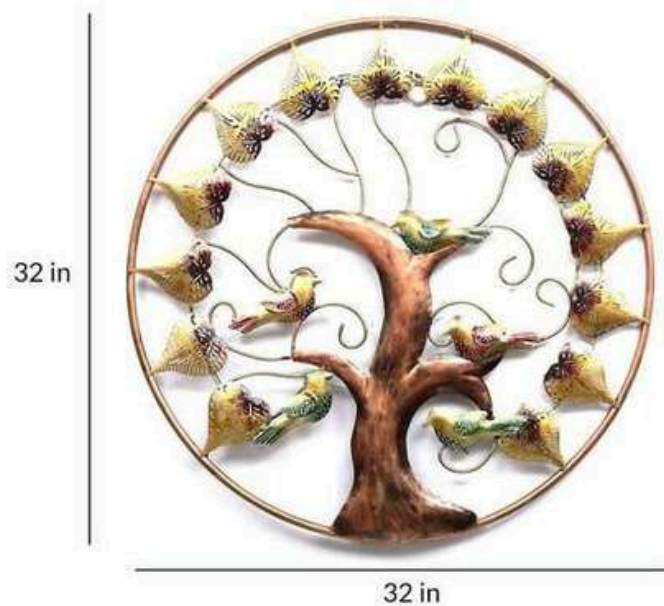

RING TREE

CODE W237

SIZE (INCH)30*02*30

PRICE 7000/-GST EXTRA

INDIA'S LARGEST MANUFACTURING UNIT OF WALL ART