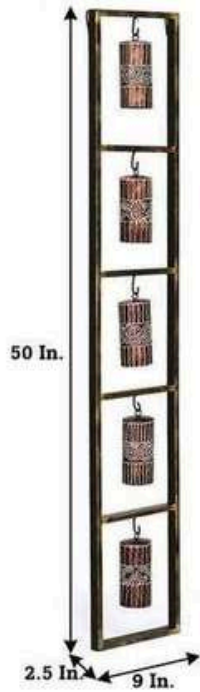

5 BELL FRAME

CODE - W233

SIZE (INCH) 9.5*2.5*50

PRICE 4000/-GST EXTRA

INDIA'S LARGEST MANUFACTURING UNIT OF WALL ART