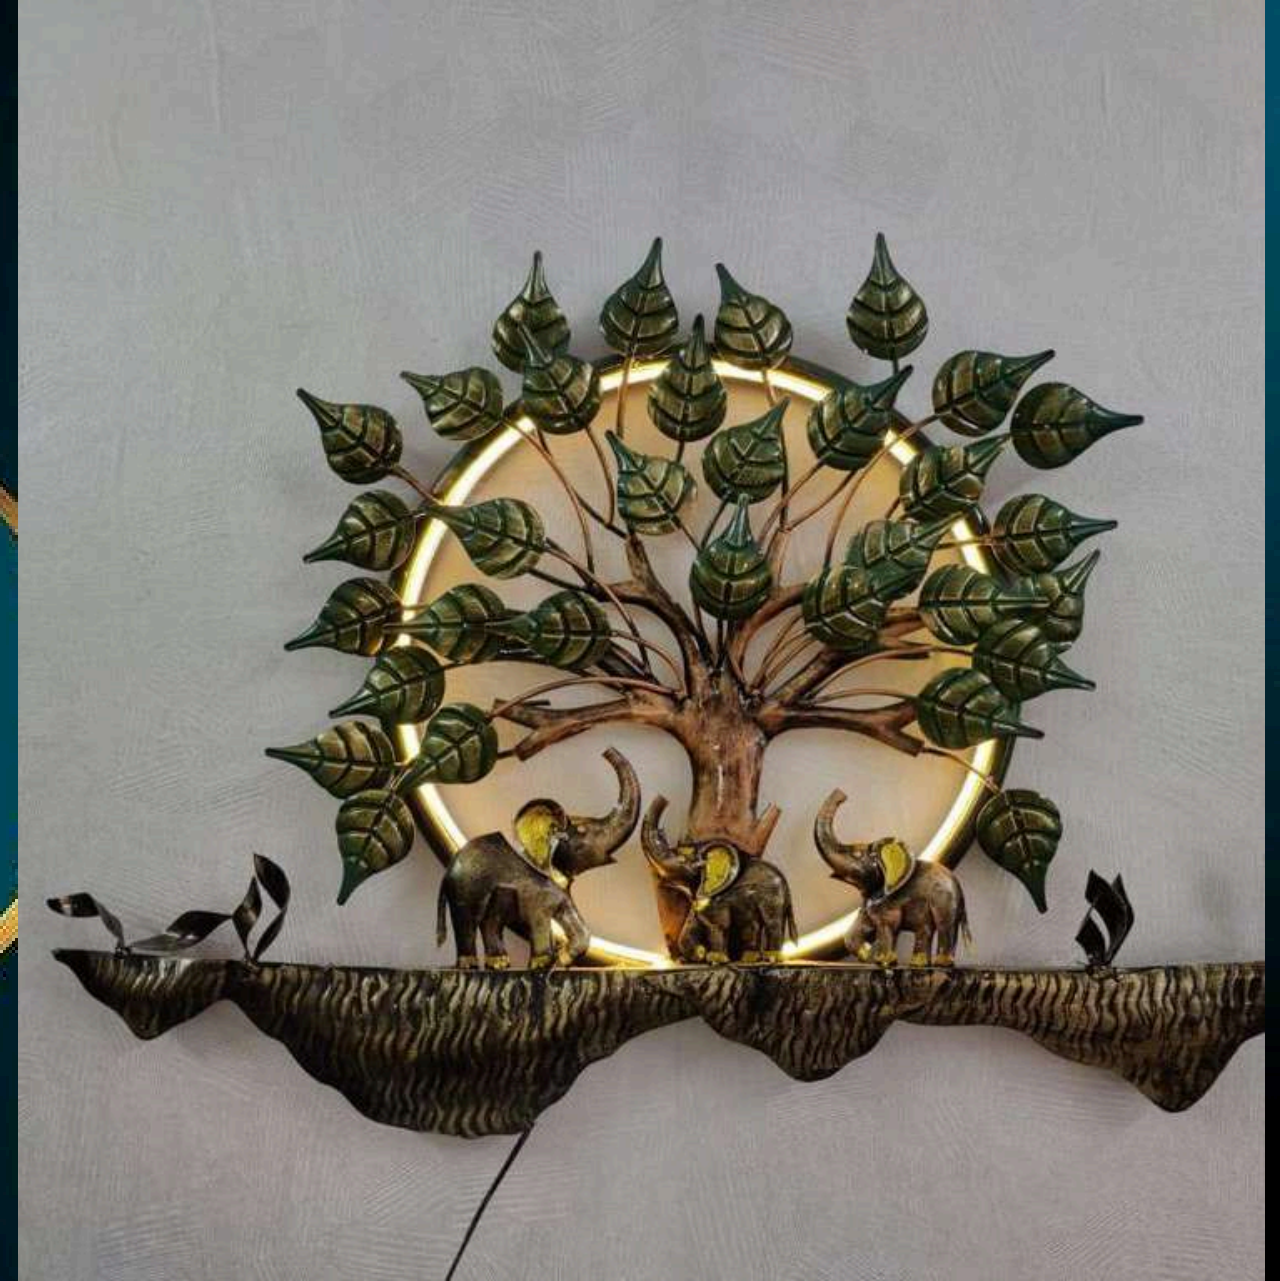

3 ELEPHANT BETTEL TREE RING

CODE - W346

PRICE 7500/-GST EXTRA

SIZE (INCH) – 30*02*26

INDIA'S LARGEST MANUFACTURING UNIT OF WALL ART