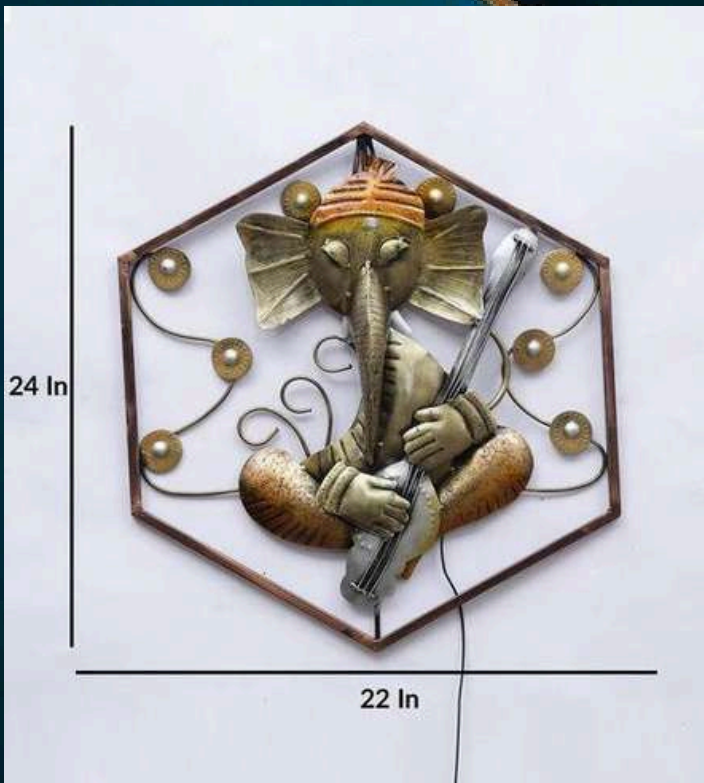

HEXAGON GANESHA FRAME

CODE W250

SIZE (INCH) 24*3*24

PRICE 4000/-GST EXTRA

INDIA'S LARGEST MANUFACTURING UNIT OF WALL ART