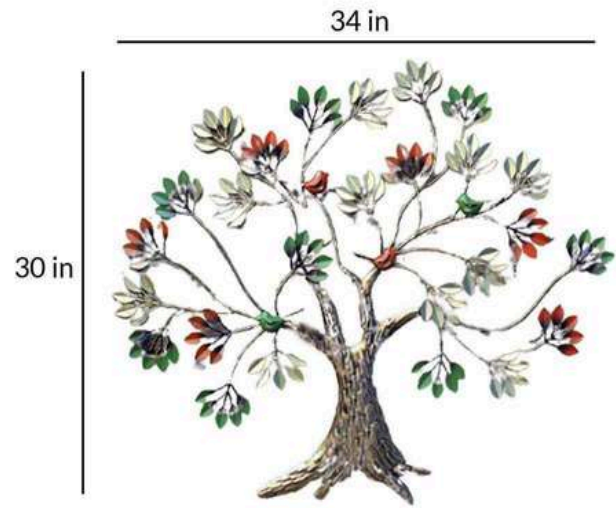

PRICE 7500/-GST EXTRA

SIZE (INCH) – 18*02*29

INDIA'S LARGEST MANUFACTURING UNIT OF WALL ART

DANI BIRD TREE

CODE W329

PRICE 4000/-GST EXTRA

SIZE (INCH) – 34*01*34

INDIA'S LARGEST MANUFACTURING UNIT OF WALL ART