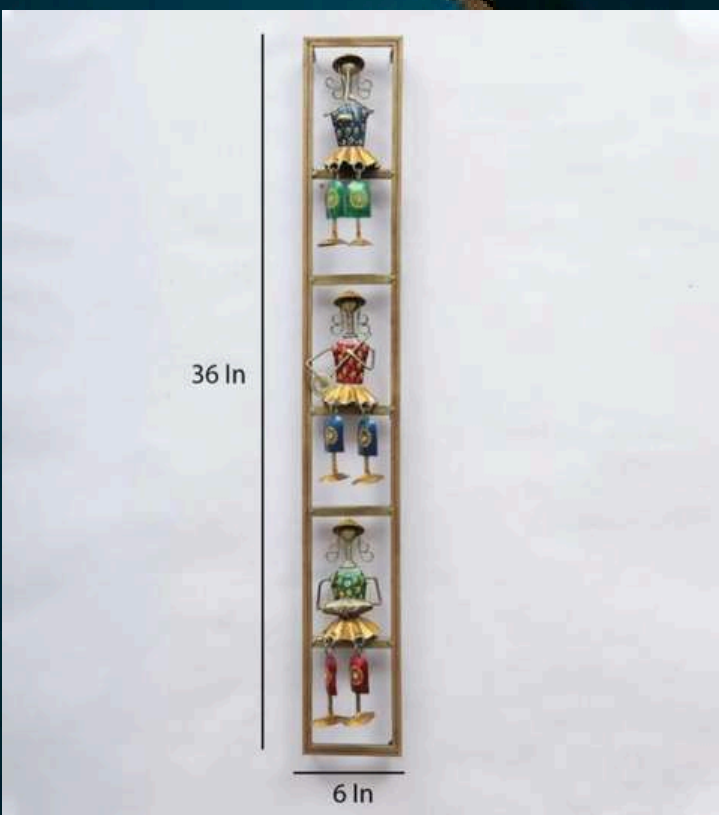

3 CAP LADY FRAME VERTICAL

BARCODE W296

SIZE (INCH) 5.5*3.5*36

PRICE 3400/-GST EXTRA

INDIA'S LARGEST MANUFACTURING UNIT OF WALL ART