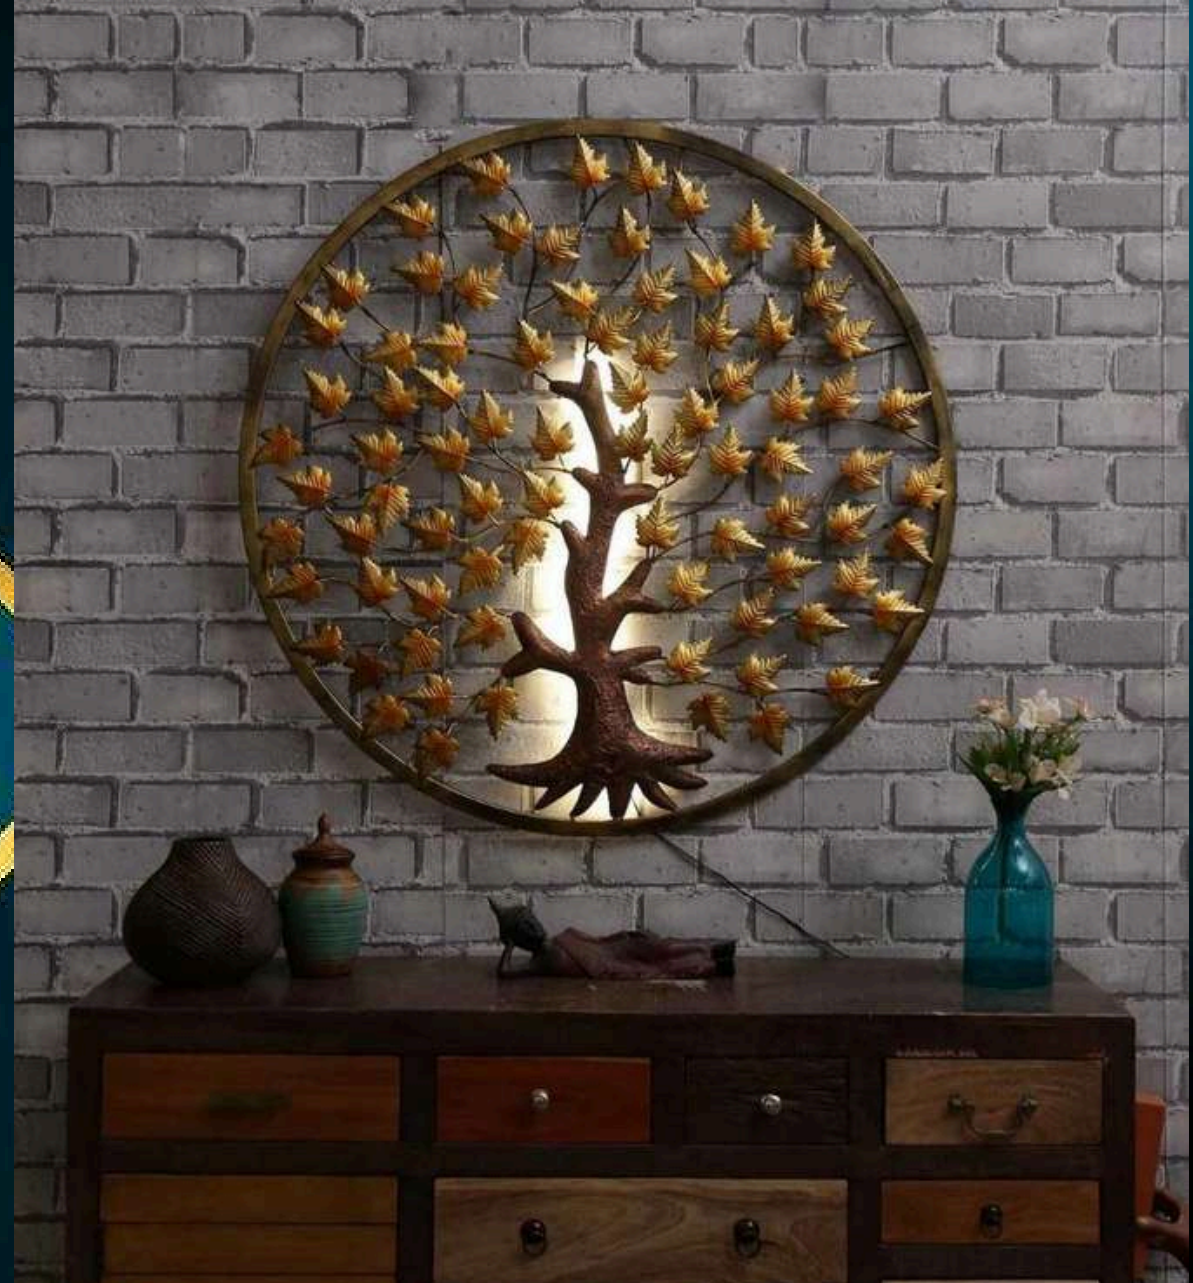

PRICE 8500/-GST EXTRA

INDIA'S LARGEST MANUFACTURING UNIT OF WALL ART

MAPPLE TREE IN RING LED

CODE W281

SIZE (INCH) 40*2*40

PRICE 8500/-GST EXTRA

INDIA'S LARGEST MANUFACTURING UNIT OF WALL ART

MUCH MUSICIANS FRAME S3