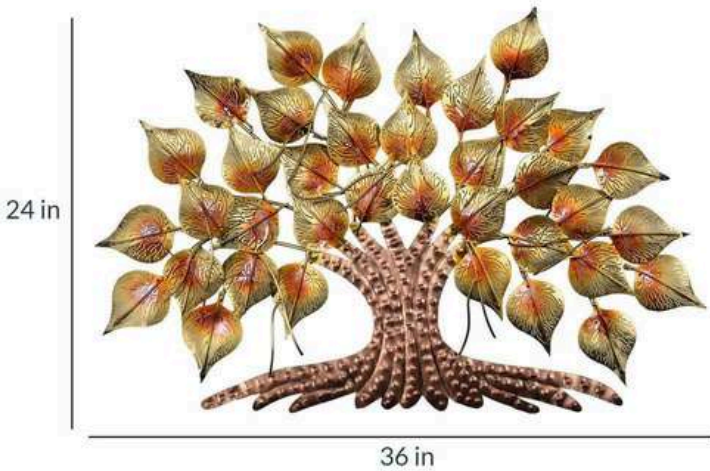

PAN TREE MINI DÉCOR

CODE – WD049

SIZE – 36*2*24 (INCH)

PRICE – 6000 /-GST EXTRA

INDIA'S LARGEST MANUFACTURING UNIT OF WALL ART