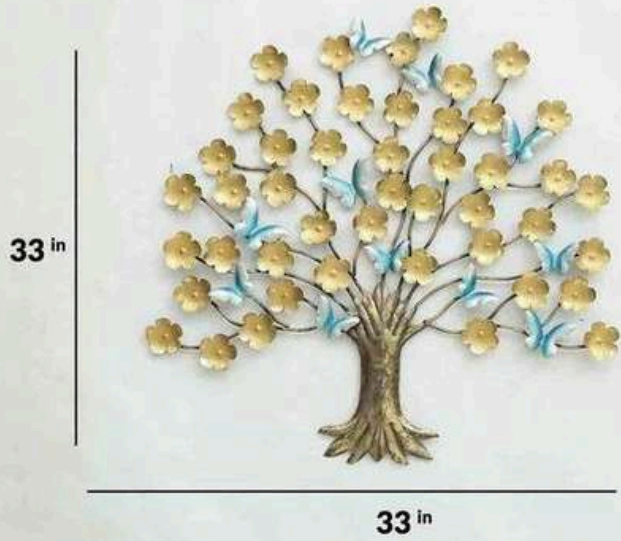

BREEZE BUTTERFLY TREE GOLD (A)

CODE – WD027(A)

SIZE – 44*02*37 (INCH)

PRICE – 9500/-GST EXTRA

INDIA'S LARGEST MANUFACTURING UNIT OF WALL ART

BREEZE BUTTERFLY TREE MULTI (B)

CODE – WD027(B)

SIZE – 44*02*37 (INCH)

PRICE –9500/-GST EXTRA

INDIA'S LARGEST MANUFACTURING UNIT OF WALL ART

BREEZE TREE MINI DÉCOR

CODE – WD028

SIZE – 33*02*33 (INCH)

PRICE – 4500/-GST EXTRA

INDIA'S LARGEST MANUFACTURING UNIT OF WALL ART

GOLD YURO DECOR

CODE – WD030

SIZE – 20*02*46 (INCH)

PRICE –8000/-GST EXTRA

INDIA'S LARGEST MANUFACTURING UNIT OF WALL ART

4 FLOWER DÉCOR (PICH)

CODE – WD032 (A)

SIZE – 52*02*24

PRICE – 8500/- GST EXTRA