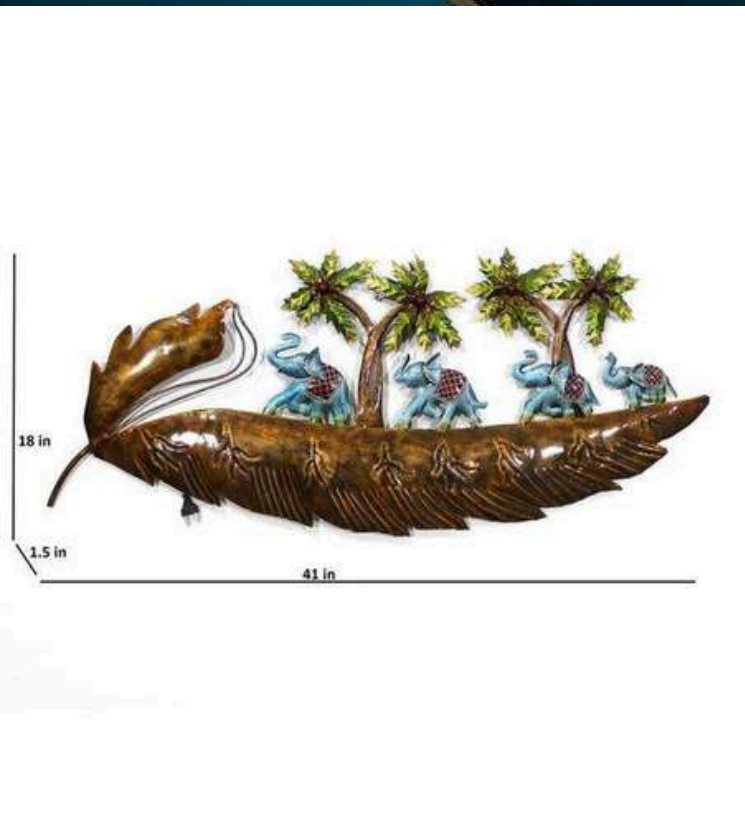

FOREST ELEPHANT FAIMLY

CODE – WD009

SIZE – 51*02*22 (INCH)

PRICE – 8000/-GST EXTRA

INDIA'S LARGEST MANUFACTURING UNIT OF WALL ART