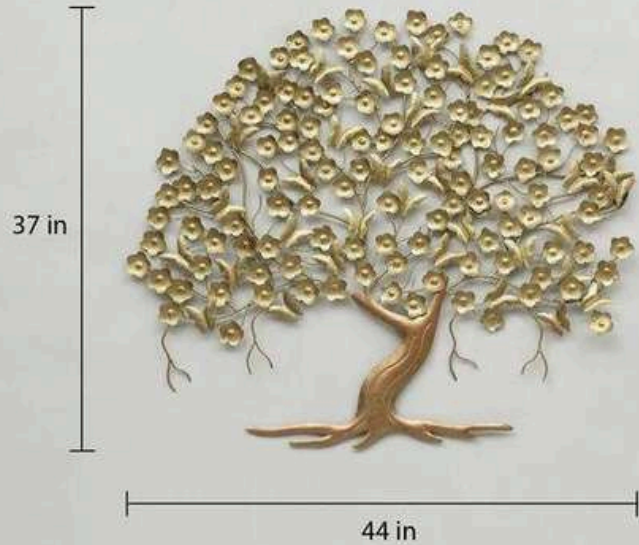

PRICE 9500/-GST EXTRA

50 INCH

INDIA'S LARGEST MANUFACTURING UNIT OF WALL ART

RIYO DÉCOR

CODE – WD026

SIZE – 50*3*26 (INCH)

PRICE –8500/-GST EXTRA

INDIA'S LARGEST MANUFACTURING UNIT OF WALL ART

BREEZE BUTTERFLY TREE GOLD (A)

CODE – WD027(A)

SIZE – 44*02*37 (INCH)

PRICE – 9500/-GST EXTRA

INDIA'S LARGEST MANUFACTURING UNIT OF WALL ART

BREEZE BUTTERFLY TREE MULTI (B)

CODE – WD027(B)

SIZE – 44*02*37 (INCH)