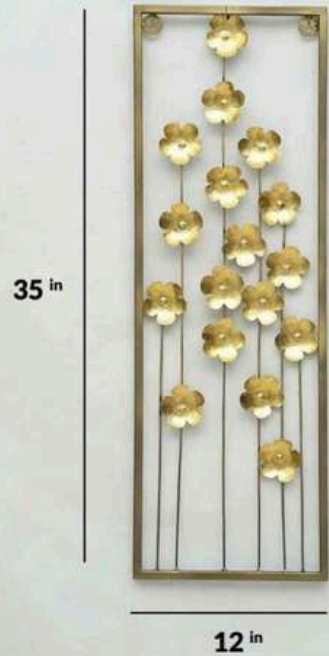

BREEZE FLOWER FRAME

CODE – WD068

SIZE – 12*01*35 (INCH)

PRICE – 4000/-GST EXTRA

INDIA'S LARGEST MANUFACTURING UNIT OF WALL ART