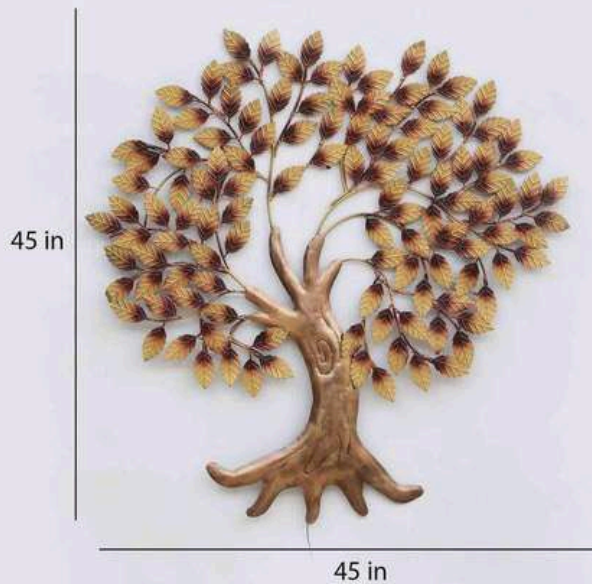

ZORA TREE DÉCOR (B)

CODE – WD111(B)

SIZE – 45*02*45

PRICE – 9000/- GST EXTRA

INDIA'S LARGEST MANUFACTURING UNIT OF WALL ART