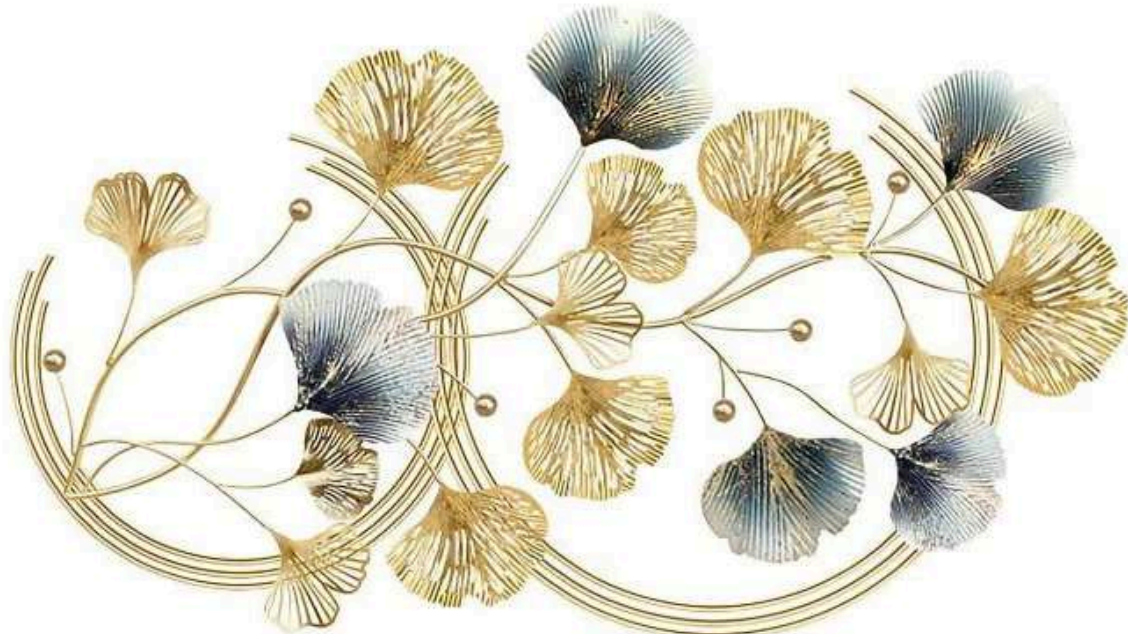

INDIA'S LARGEST MANUFACTURING UNIT OF WALL ART