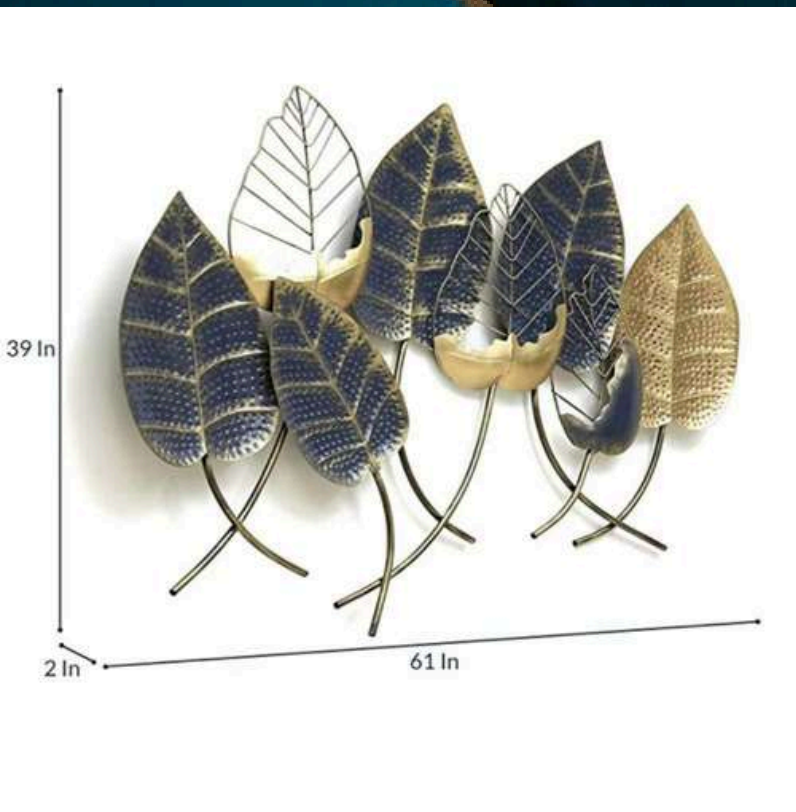

SIZE – 52*02*24 (INCH)

PRICE – 8500/-GST EXTRA

INDIA'S LARGEST MANUFACTURING UNIT OF WALL ART

JOY DÉCOR

CODE – WD034

SIZE – 61*2*39 (INCH)

PRICE – 10500/-GST EXTRA

INDIA'S LARGEST MANUFACTURING UNIT OF WALL ART