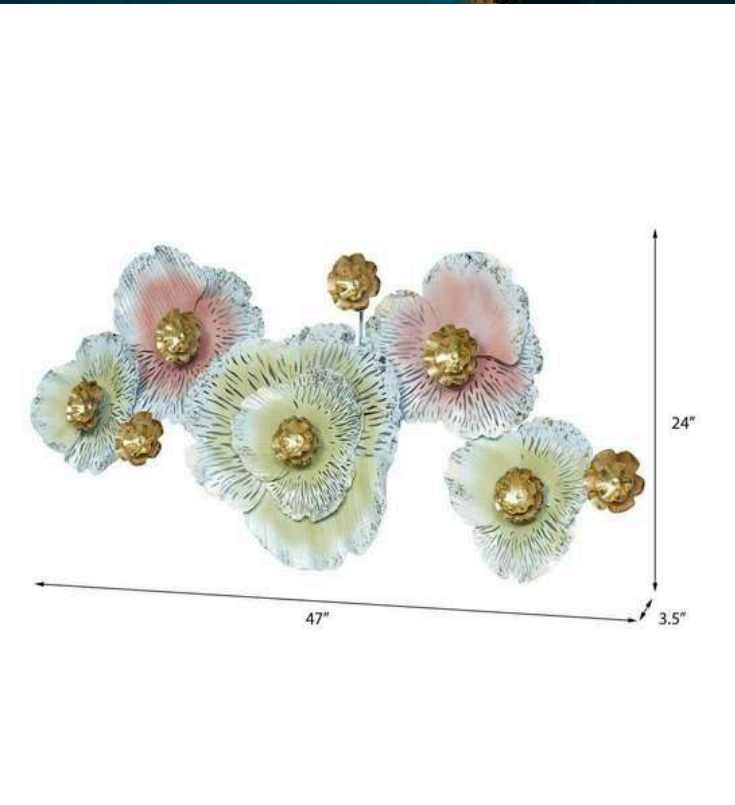

SIZE – 47*02*24 (INCH)

PRICE – 7500/-GST EXTRA

INDIA'S LARGEST MANUFACTURING UNIT OF WALL ART

WHITE SHINE DECOR

CODE – WD072B

SIZE – 47*02*24 (INCH)

PRICE – 7500/-GST EXTRA

INDIA'S LARGEST MANUFACTURING UNIT OF WALL ART