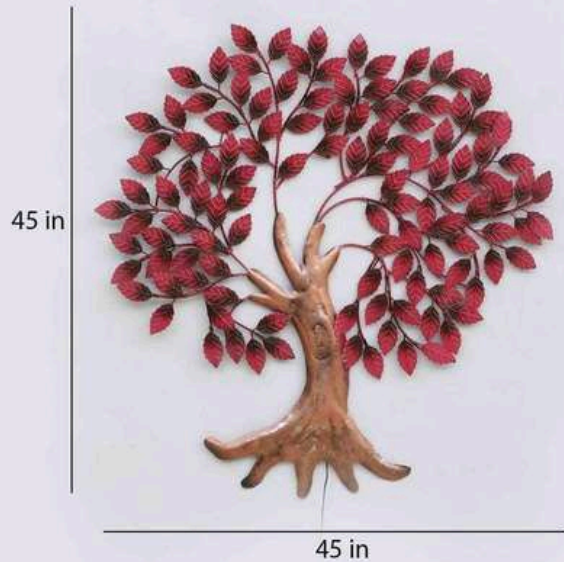

ZORA TREE DÉCOR (A)

CODE – WD111(A) SIZE –

45*02*45 PRICE – 9000 /-

GST EXTRA

INDIA'S LARGEST MANUFACTURING UNIT OF WALL ART