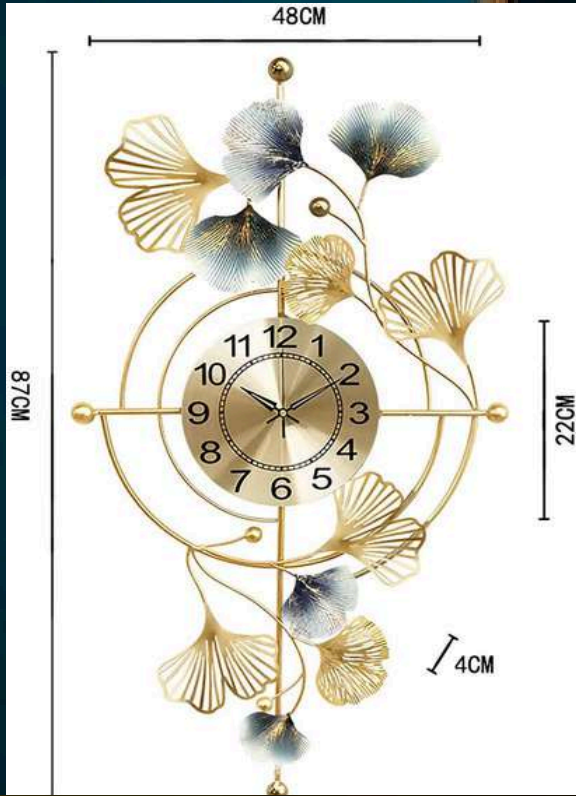

WILLOW VERTICAL TIME

CODE – WD089

SIZE – 35*02*20 (INCH)

PRICE –7500/- GST EXTRA

INDIA'S LARGEST MANUFACTURING UNIT OF WALL ART