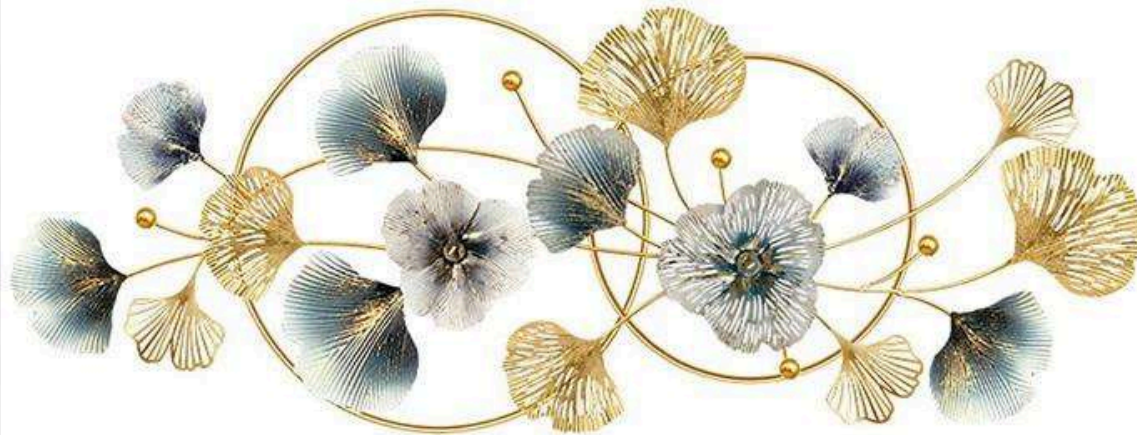

121CM/47.63inch

72CM/28.34inch

INDIA'S LARGEST MANUFACTURING UNIT OF WALL ART

LUXAR DOUBLE RING

CODE – WD087

SIZE – 48*02*20 (INCH)

PRICE – 10500/-GST EXTRA

122cm/48in