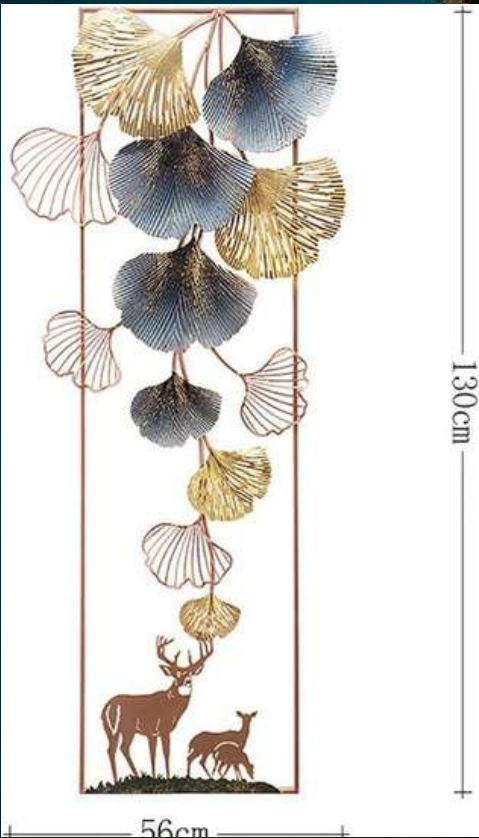

BREEZE BUTTERFLY TREE GOLD (A)

CODE – WD027(A)

SIZE – 44*02*37 (INCH)

PRICE – 9500/-GST EXTRA

INDIA'S LARGEST MANUFACTURING UNIT OF WALL ART

BREEZE BUTTERFLY TREE MULTI (B)

CODE – WD027(B)

SIZE – 44*02*37 (INCH)

PRICE –9500/-GST EXTRA

INDIA'S LARGEST MANUFACTURING UNIT OF WALL ART

BREEZE TREE MINI DÉCOR

CODE – WD028

SIZE – 33*02*33 (INCH)

PRICE – 4500/-GST EXTRA

INDIA'S LARGEST MANUFACTURING UNIT OF WALL ART

GOLD YURO DECOR

CODE – WD030

SIZE – 20*02*46 (INCH)

PRICE –8000/-GST EXTRA

INDIA'S LARGEST MANUFACTURING UNIT OF WALL ART

4 FLOWER DÉCOR (PICH)

CODE – WD032 (A)

SIZE – 52*02*24

PRICE – 8500/- GST EXTRA