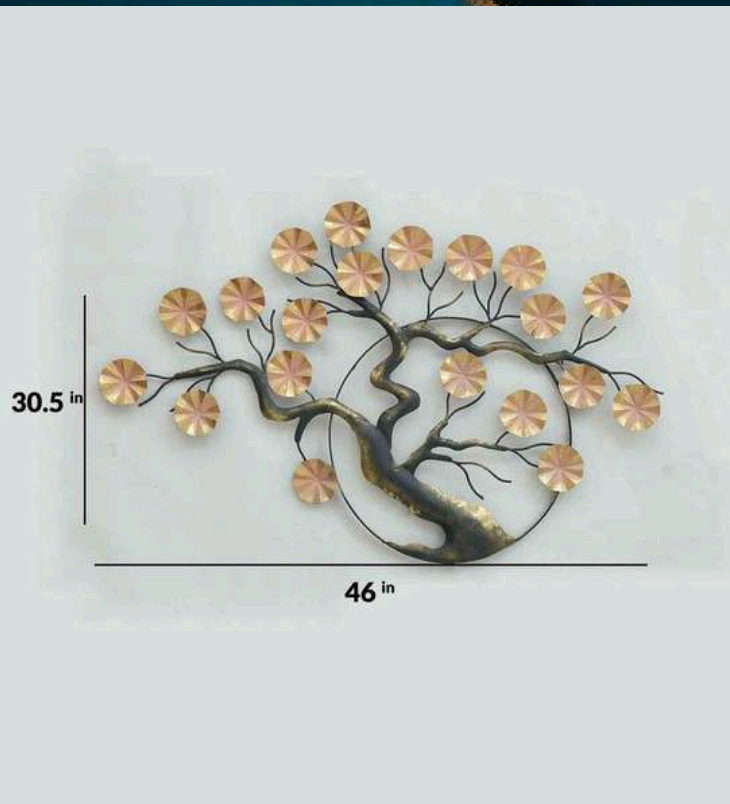

SIZE – 12*01*35 (INCH)

PRICE – 4000/-GST EXTRA

INDIA'S LARGEST MANUFACTURING UNIT OF WALL ART

SUN MOON TREE DECOR

CODE – WD069

SIZE – 46*02*30.5 (INCH)

PRICE – 9000/-GST EXTRA

INDIA'S LARGEST MANUFACTURING UNIT OF WALL ART

2 FLOWER POT FRAME
CODE – WD070

SIZE – 31.5*2*31.5 (INCH)

PRICE – 9000/-GST EXTRA

31.5 in

31.5 in

INDIA'S LARGEST MANUFACTURING UNIT OF WALL ART

PINK TORANDO DECOR
CODE – WD071 (A)
SIZE – 47*02*24 (INCH)
PRICE – 8500/-GST EXTRA