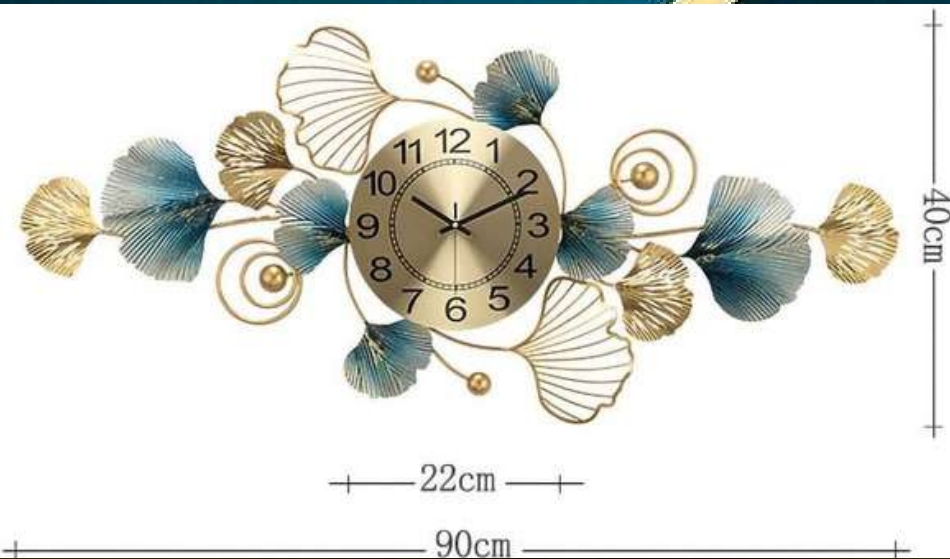

50cm/20.5in

INDIA'S LARGEST MANUFACTURING UNIT OF WALL ART

NAME - LUXAR VERTICAL TIME

CODE - WD088

SIZE -36*02*22 (INCH)

PRICE -7500/-GST EXTRA

INDIA'S LARGEST MANUFACTURING UNIT OF WALL ART

WILLOW VERTICAL TIME

CODE – WD089

SIZE – 35*02*20 (INCH)

PRICE –7500/- GST EXTRA

INDIA'S LARGEST MANUFACTURING UNIT OF WALL ART

WILLOW TRIPLE CIRCLE

CODE – WD090

SIZE – 63*02*26(INCH)

PRICE - 10000/- GST EXTRA

INDIA'S LARGEST MANUFACTURING UNIT OF WALL ART

LUXAR HORIZONTAL TIME

CODE – WD093

SIZE – 36*02*16 (INCH)

PRICE –7500/-GST EXTRA

INDIA'S LARGEST MANUFACTURING UNIT OF WALL ART

OPPOO CIRCLE

CODE – WD095

SIZE – 52*03*18 (INCH)

PRICE –11000/-GST EXTRA

133CM/52.3inch

45CM/17.71inch

INDIA'S LARGEST MANUFACTURING UNIT OF WALL ART

VIVOO FLOWER DECOR

CODE – WD096

SIZE – 50*03*31(INCH)