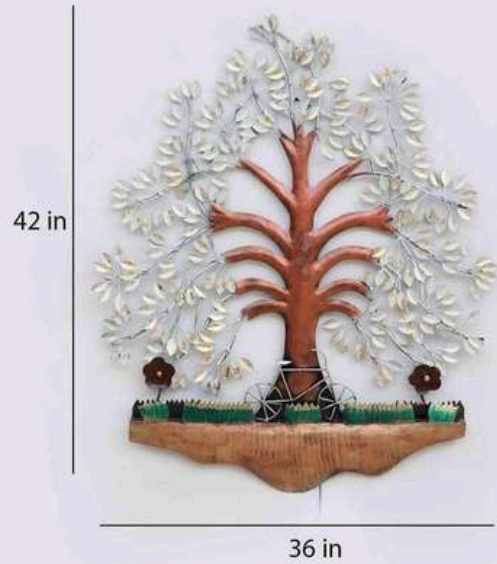

SIZE – 45*2*22 (INCH)

PRICE – 7500/-GST EXTRA

INDIA'S LARGEST MANUFACTURING UNIT OF WALL ART

4 FLOWER TIME WHITE DÉCOR

CODE – WD055B

SIZE – 45*2*22 (INCH)

PRICE – 7500/-GST EXTRA

INDIA'S LARGEST MANUFACTURING UNIT OF WALL ART

PESTO TREE PINK (A)

CODE – WD056(A)

SIZE – 31*2*40 (INCH)

PRICE – 9500/-GST EXTRA

INDIA'S LARGEST MANUFACTURING UNIT OF WALL ART

PESTO TREE WHITE (B)

CODE – WD056(B)

SIZE – 31*2*40 (INCH)

PRICE – 9500/-GST EXTRA

INDIA'S LARGEST MANUFACTURING UNIT OF WALL ART

BLOOM FLOWER

CODE – WD060

SIZE – 50*2.5*32 (INCH)

PRICE – 10000/-GST EXTRA

INDIA'S LARGEST MANUFACTURING UNIT OF WALL ART

WILLOW TIME

CODE – WD061

SIZE – 34*02*19(INCH)

PRICE – 6000/-GST EXTRA

INDIA'S LARGEST MANUFACTURING UNIT OF WALL ART

DEER TIME DÉCOR (B)(LED)

CODE – WD063(A)

SIZE – (INCH) 41*2*24

PRICE – 8000/-GST EXTRA