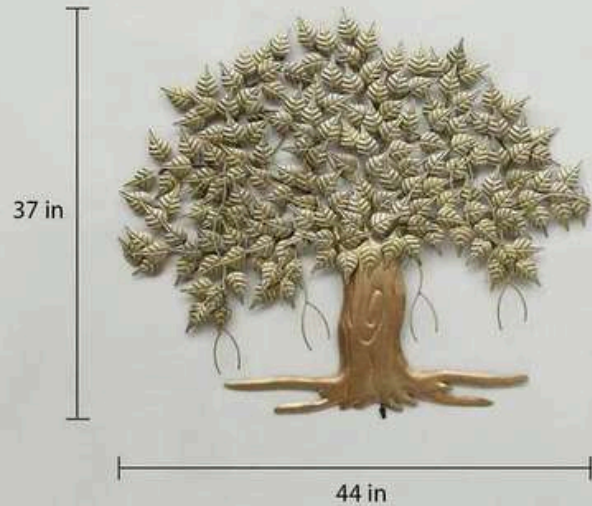

GALAXY DÉCOR

CODE – WD038

SIZE –(INCH) 51*2*23

PRICE – 8500/-GST EXTRA

INDIA'S LARGEST MANUFACTURING UNIT OF WALL ART

WILLOW TREE DECOR

CODE – WD041

SIZE – 30*2*28 INCH)

PRICE – 4200/-GST EXTRA

DREAM AURA DECOR
P. O.

INDIA'S LARGEST MANUFACTURING UNIT OF WALL ART

**WILLOW TREE GOLDEN
DÉCOR (B)**

CODE – WD041 (B)

SIZE – 30*2*28 INCH)

PRICE – 4200/-GST EXTRA

DREAM AURA DECOR
D.A.D.

INDIA'S LARGEST MANUFACTURING UNIT OF WALL ART

URBAN TREE DÉCOR

CODE – WD043

SIZE – 44*3*37 INCH)

PRICE – 10500/-GST EXTRA

INDIA'S LARGEST MANUFACTURING UNIT OF WALL ART

BETTEL MINI TREE (GOLD)

CODE – WD044 A