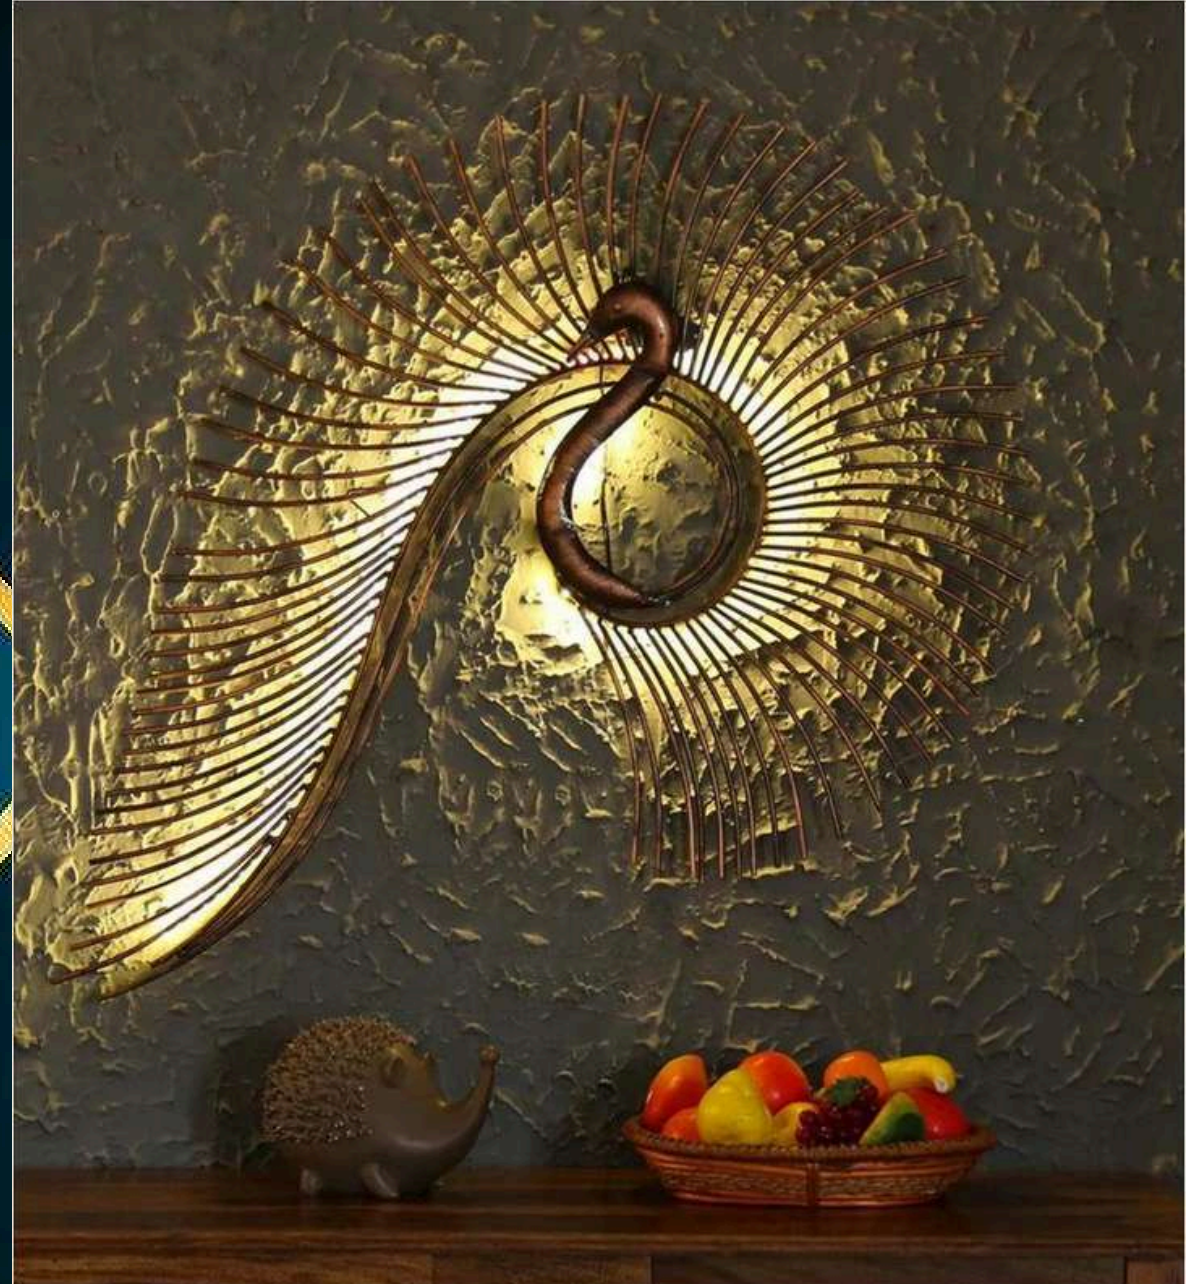

CODE - WD020

SIZE - 44*2*24(INCH)

MRP 10500- / GST EXTRA

INDIA'S LARGEST MANUFACTURING UNIT OF WALL ART

PEACOCK ROUND DECOR

CODE – WD008

SIZE – 55*02*27(INCH)

PRICE –9000/-GST EXTRA