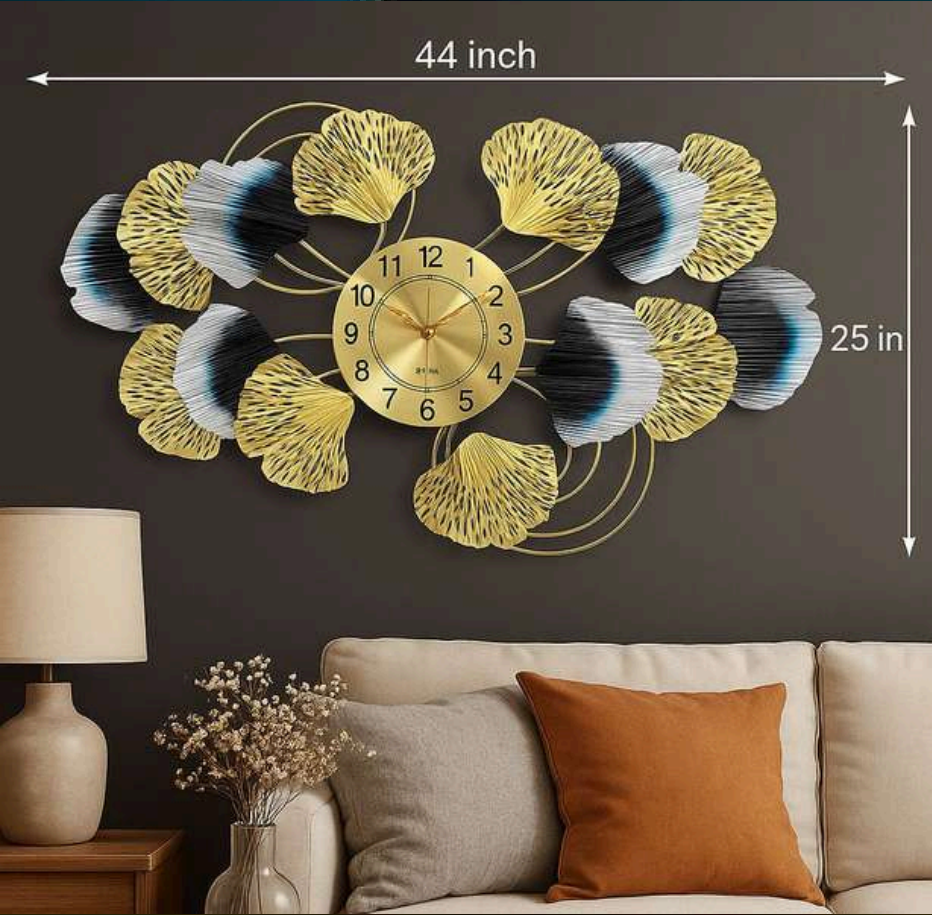

RISTO TIME DECOR

CODE – WD109

SIZE – 44*02*25

PRICE – 5000/- GST EXTRA

44 inch

25 in

INDIA'S LARGEST MANUFACTURING UNIT OF WALL ART