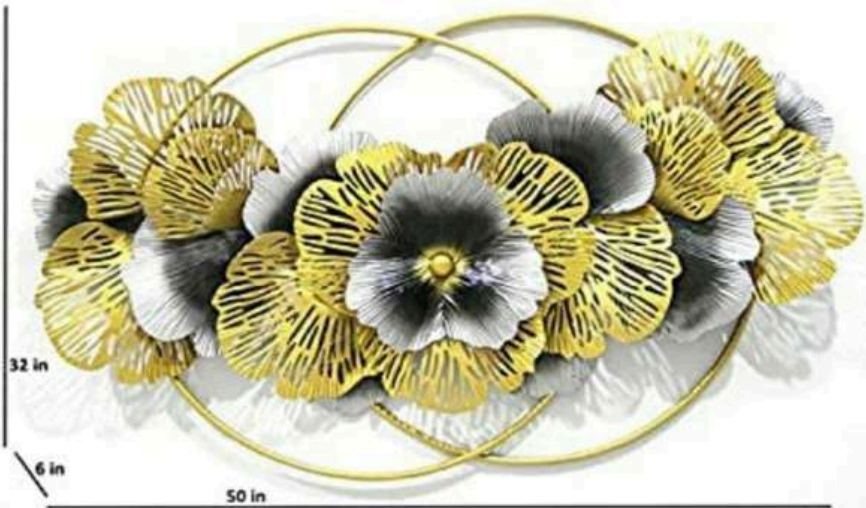

PRICE – 9500/-GST EXTRA

INDIA'S LARGEST MANUFACTURING UNIT OF WALL ART

BLOOM FLOWER

CODE – WD060

SIZE – 50*2.5*32 (INCH)

PRICE – 10000/-GST EXTRA

INDIA'S LARGEST MANUFACTURING UNIT OF WALL ART

WILLOW TIME