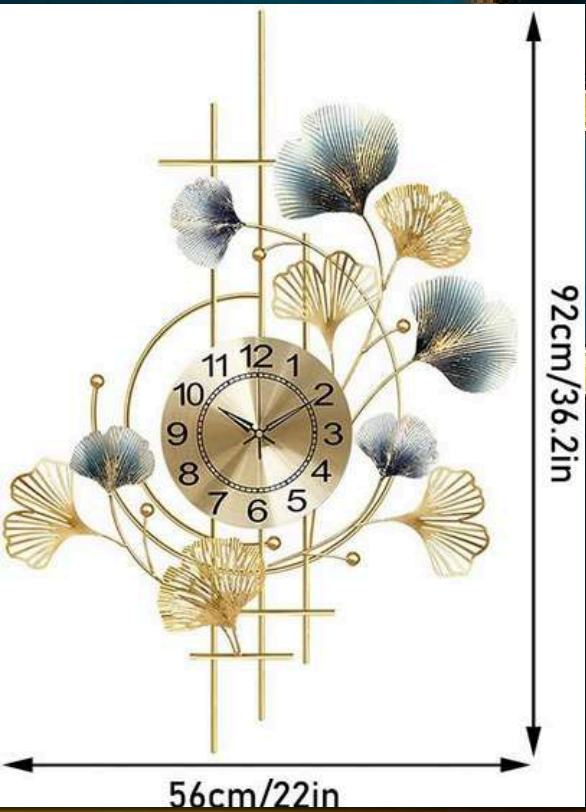

50cm/20.5in

INDIA'S LARGEST MANUFACTURING UNIT OF WALL ART

NAME - LUXAR VERTICAL TIME

CODE - WD088

SIZE -36*02*22 (INCH)

PRICE -7500/-GST EXTRA

INDIA'S LARGEST MANUFACTURING UNIT OF WALL ART

WILLOW VERTICAL TIME