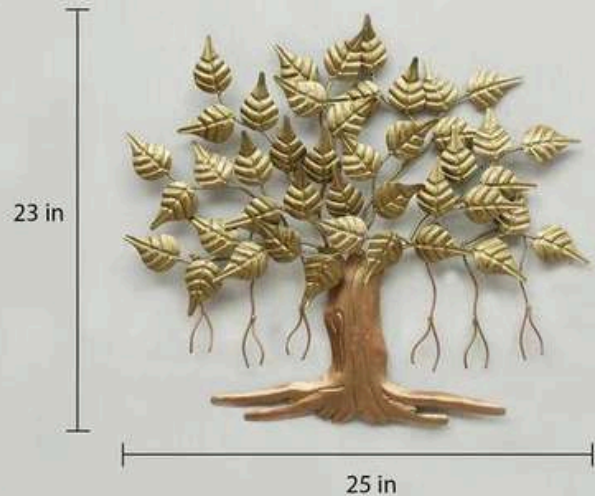

BETTEL MINI TREE (GOLD)

CODE – WD044 A

SIZE – 25*2*23 INCH)

PRICE – 4000/-GST EXTRA

INDIA'S LARGEST MANUFACTURING UNIT OF WALL ART