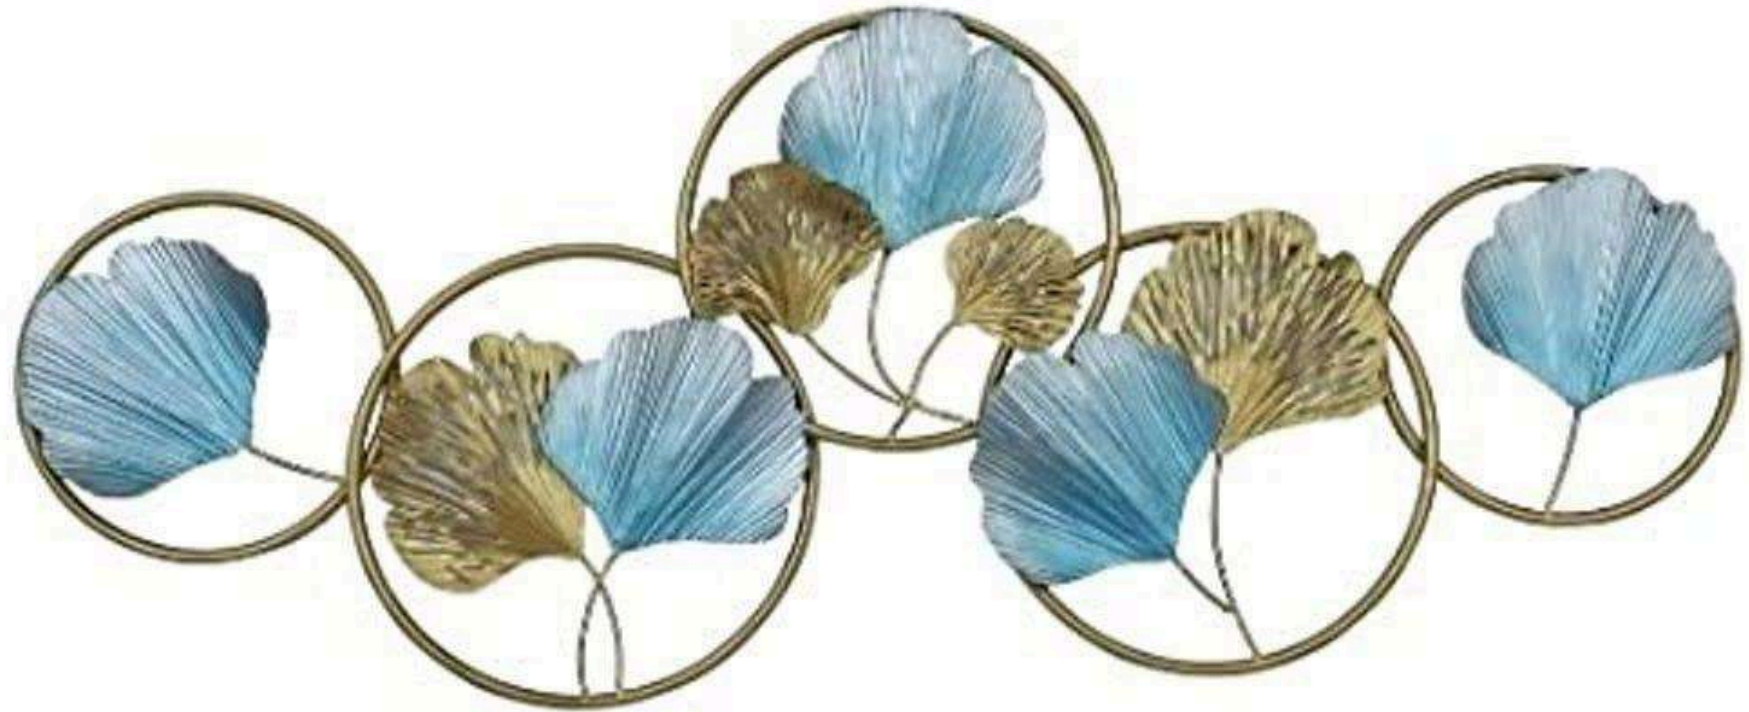

CURTAIN CIRCLE DECOR

CODE – WD099

SIZE – 55*02*22 (INCH)

PRICE –8000/-GST EXTRA

INDIA'S LARGEST MANUFACTURING UNIT OF WALL ART