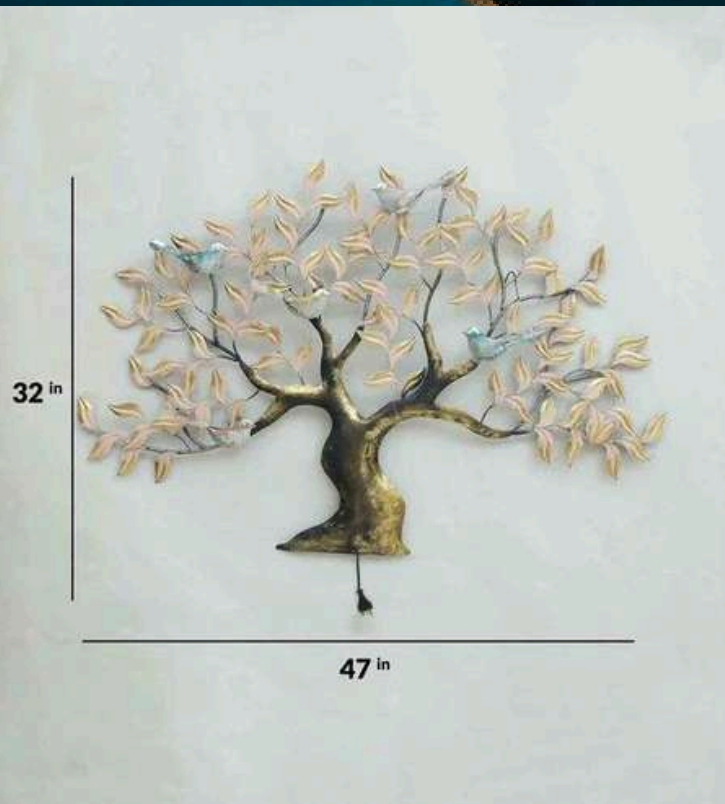

INDIA'S LARGEST MANUFACTURING UNIT OF WALL ART

DEER TIME (GOLDEN) (B)

CODE – WD063B

SIZE – (INCH) 41*2*24

PRICE – 7500/-GST EXTRA

INDIA'S LARGEST MANUFACTURING UNIT OF WALL ART

BUTTERFLY WOMAN FRAME

CODE – WD065

SIZE – 20.5*02*29

(INCH) PRICE 7000/-

GST EXTRA

INDIA'S LARGEST MANUFACTURING UNIT OF WALL ART

5 BIRD TREE DECOR

CODE – WD066 (A)

SIZE – 47*02*32 (INCH)

PRICE – 8000/-GST EXTRA

INDIA'S LARGEST MANUFACTURING UNIT OF WALL ART

GOLDEN CIRCLES DECOR

CODE – WD067

SIZE – 47*02*24 (INCH)

PRICE – 8000/-GST EXTRA

INDIA'S LARGEST MANUFACTURING UNIT OF WALL ART

BREEZE FLOWER FRAME

CODE – WD068