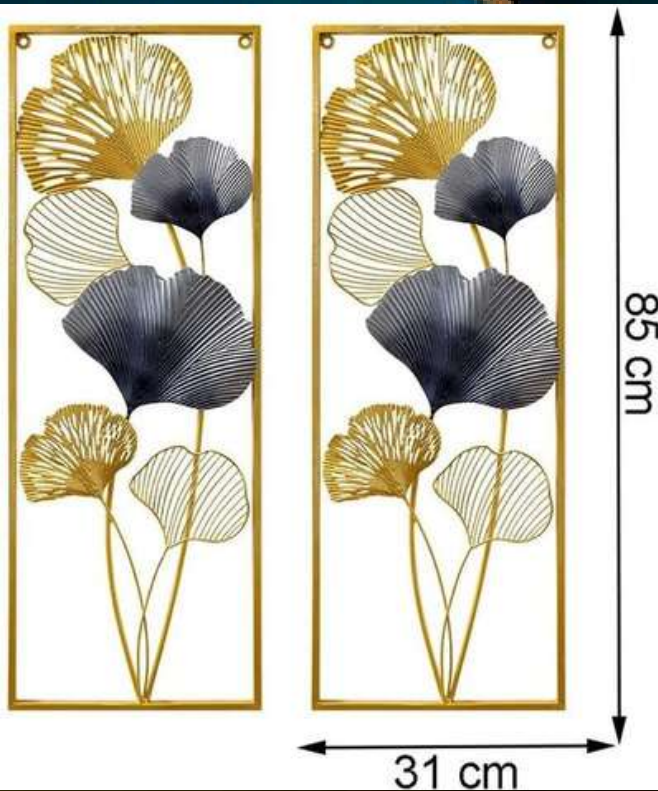

COZI FRAME S2 DECOR

CODE – WD081

SIZE – 12*02*31 (INCH)

PRICE –8000/-GST EXTRA

INDIA'S LARGEST MANUFACTURING UNIT OF WALL ART