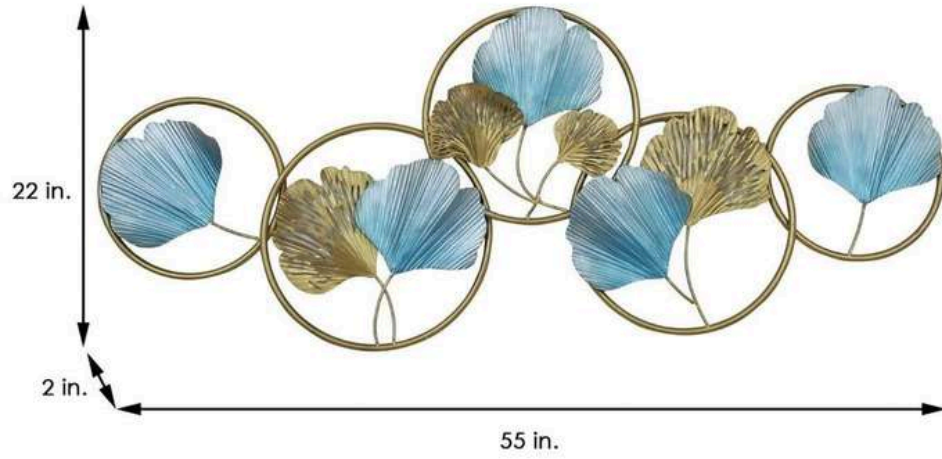

SIZE – 52*03*18 (INCH)

PRICE –11000/-GST EXTRA

133CM/52.3inch

45CM/17.71inch

INDIA'S LARGEST MANUFACTURING UNIT OF WALL ART

VIVOO FLOWER DECOR

CODE – WD096

SIZE – 50*03*31(INCH)

PRICE –9000/-GST EXTRA

INDIA'S LARGEST MANUFACTURING UNIT OF WALL ART

CURTAIN CIRCLE DECOR

CODE – WD099

SIZE – 55*02*22 (INCH)

PRICE –8000/-GST EXTRA

INDIA'S LARGEST MANUFACTURING UNIT OF WALL ART

AMARA GOLD TREE DECOR