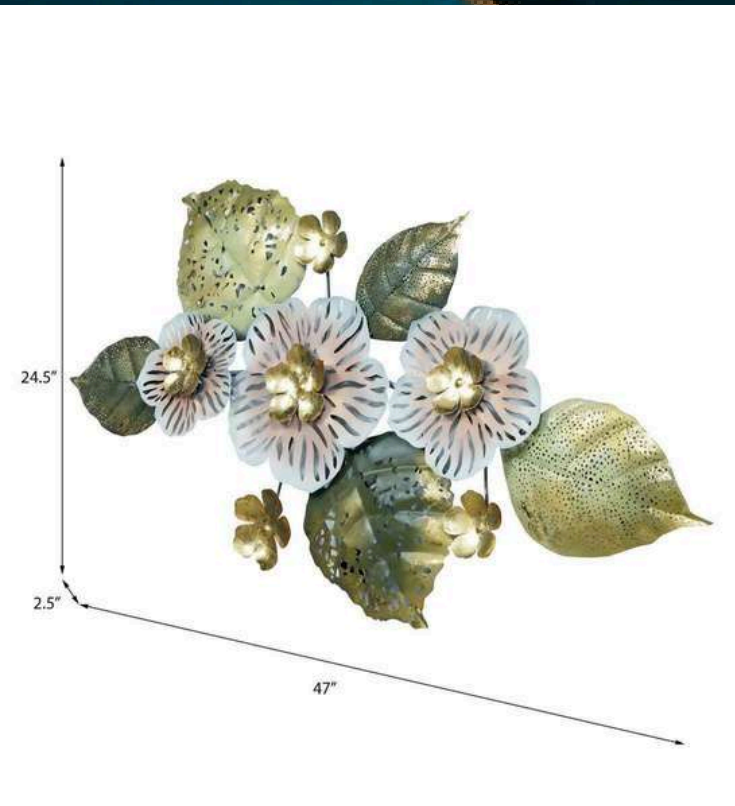

WHITE TORANDO DECOR

CODE – WD071 (B)

SIZE – 47*02*24 (INCH)

PRICE – 8500/-GST EXTRA

INDIA'S LARGEST MANUFACTURING UNIT OF WALL ART