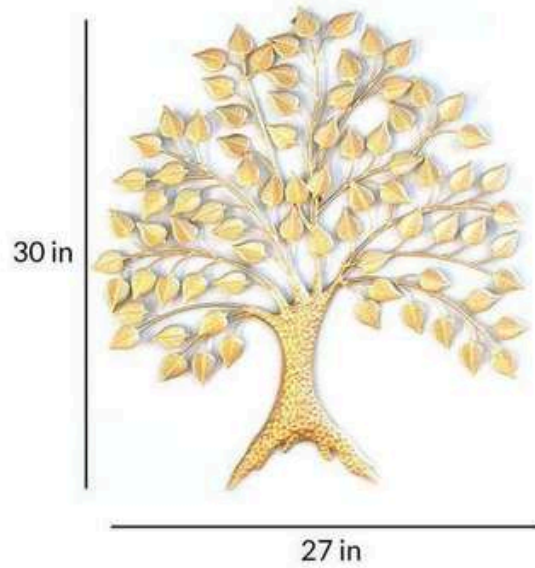

AMARA GOLD TREE DECOR

CODE – WD101

SIZE - 27*02*39

PRICE – 4000/-GST EXTRA

INDIA'S LARGEST MANUFACTURING UNIT OF WALL ART