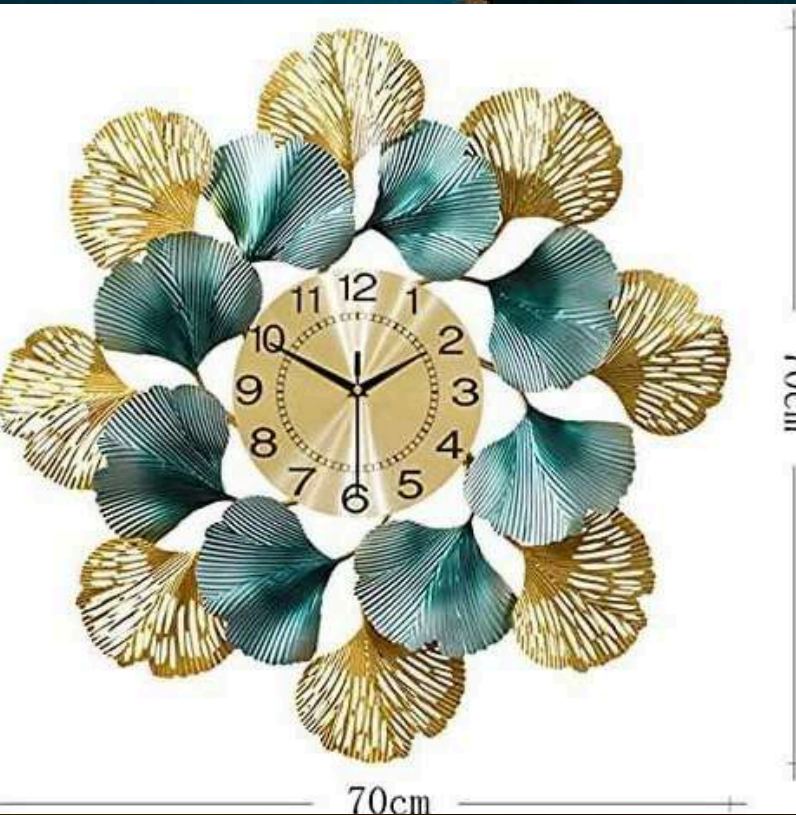

WILLOW TIME DECOR

CODE – WD113

SIZE – 30*02*30(INCH)

PRICE –8000/-GST EXTRA

INDIA'S LARGEST MANUFACTURING UNIT OF WALL ART

CRIYO DÉCOR

CODE – WD114

SIZE – 51*02*27(INCH)