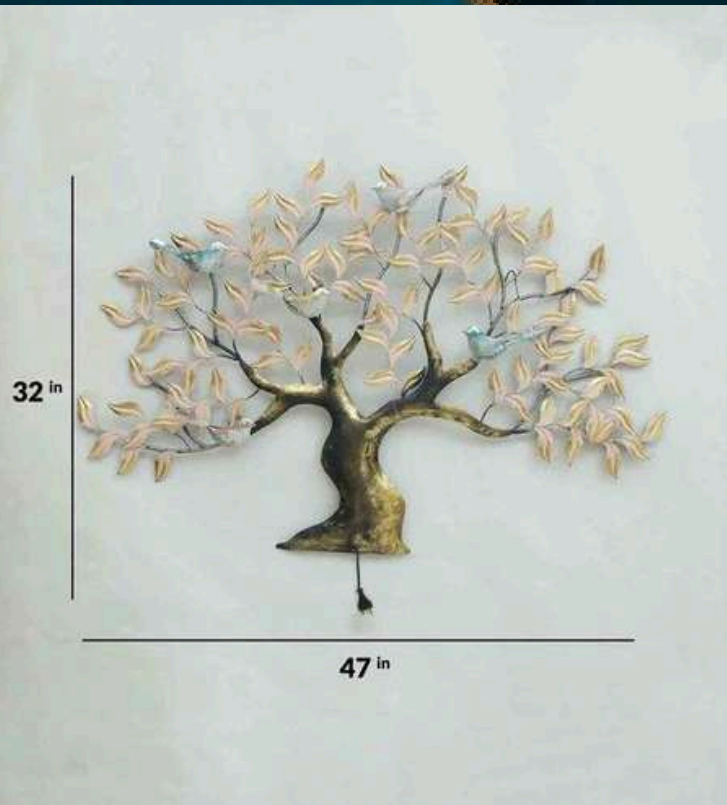

INDIA'S LARGEST MANUFACTURING UNIT OF WALL ART

DEER TIME (GOLDEN) (B)

CODE – WD063B

SIZE – (INCH) 41*2*24

PRICE – 7500/-GST EXTRA

INDIA'S LARGEST MANUFACTURING UNIT OF WALL ART

BUTTERFLY WOMAN FRAME

CODE – WD065

SIZE – 20.5*02*29

(INCH) PRICE 7000/-

GST EXTRA

INDIA'S LARGEST MANUFACTURING UNIT OF WALL ART

5 BIRD TREE DECOR

CODE – WD066 (A)

SIZE – 47*02*32 (INCH)

PRICE – 8000/-GST EXTRA