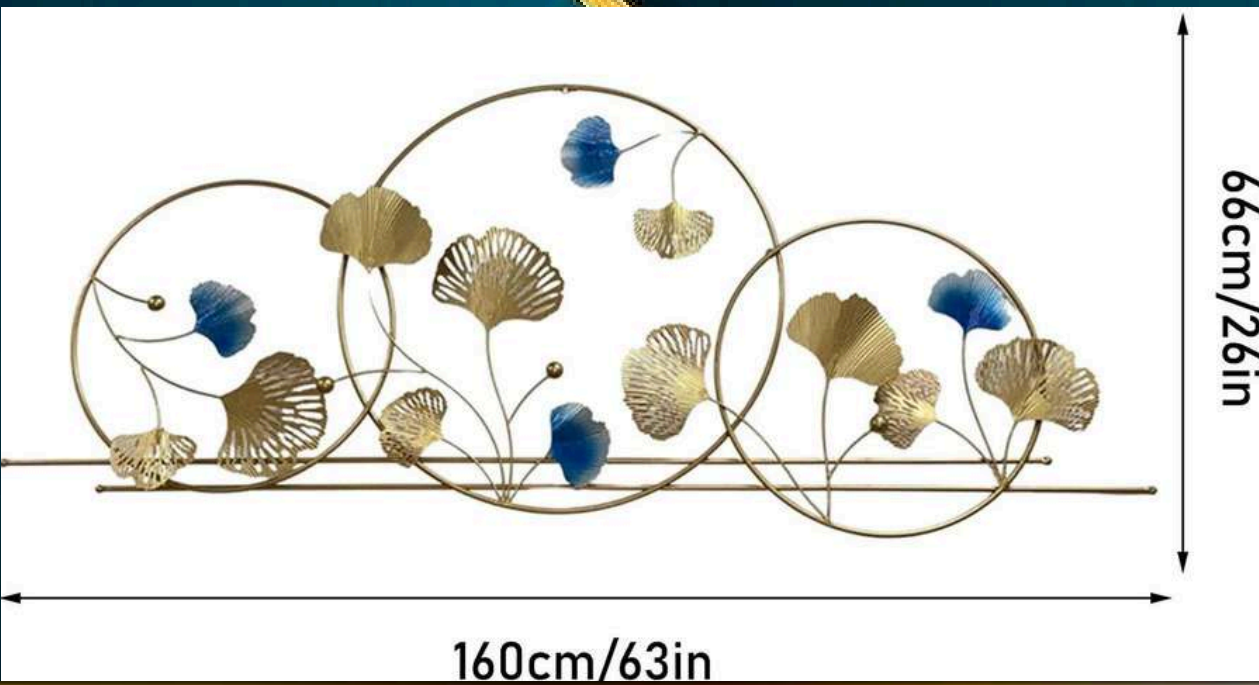

50cm/20.5in

INDIA'S LARGEST MANUFACTURING UNIT OF WALL ART

NAME - LUXAR VERTICAL TIME

CODE - WD088

SIZE -36*02*22 (INCH)

PRICE -7500/-GST EXTRA

INDIA'S LARGEST MANUFACTURING UNIT OF WALL ART

WILLOW VERTICAL TIME

CODE – WD089

SIZE – 35*02*20 (INCH)

PRICE –7500/- GST EXTRA

INDIA'S LARGEST MANUFACTURING UNIT OF WALL ART

WILLOW TRIPLE CIRCLE

CODE – WD090

SIZE – 63*02*26(INCH)

PRICE - 10000/- GST EXTRA

SIZE – 52*03*18 (INCH)

PRICE –11000/-GST EXTRA

133CM/52.3inch

45CM/17.71inch

INDIA'S LARGEST MANUFACTURING UNIT OF WALL ART

VIVOO FLOWER DECOR

CODE – WD096

SIZE – 50*03*31(INCH)