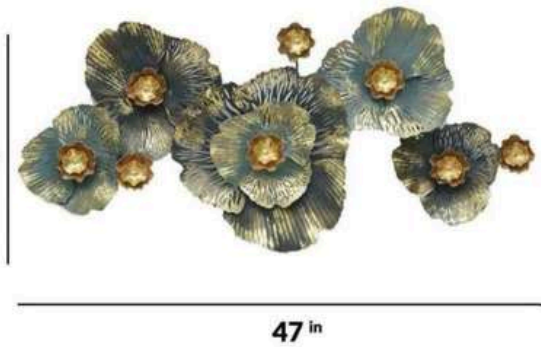

GREY SHINE DECOR
CODE – WD072

SIZE – 47*02*24 (INCH)

PRICE – 7500/-GST EXTRA

INDIA'S LARGEST MANUFACTURING UNIT OF WALL ART