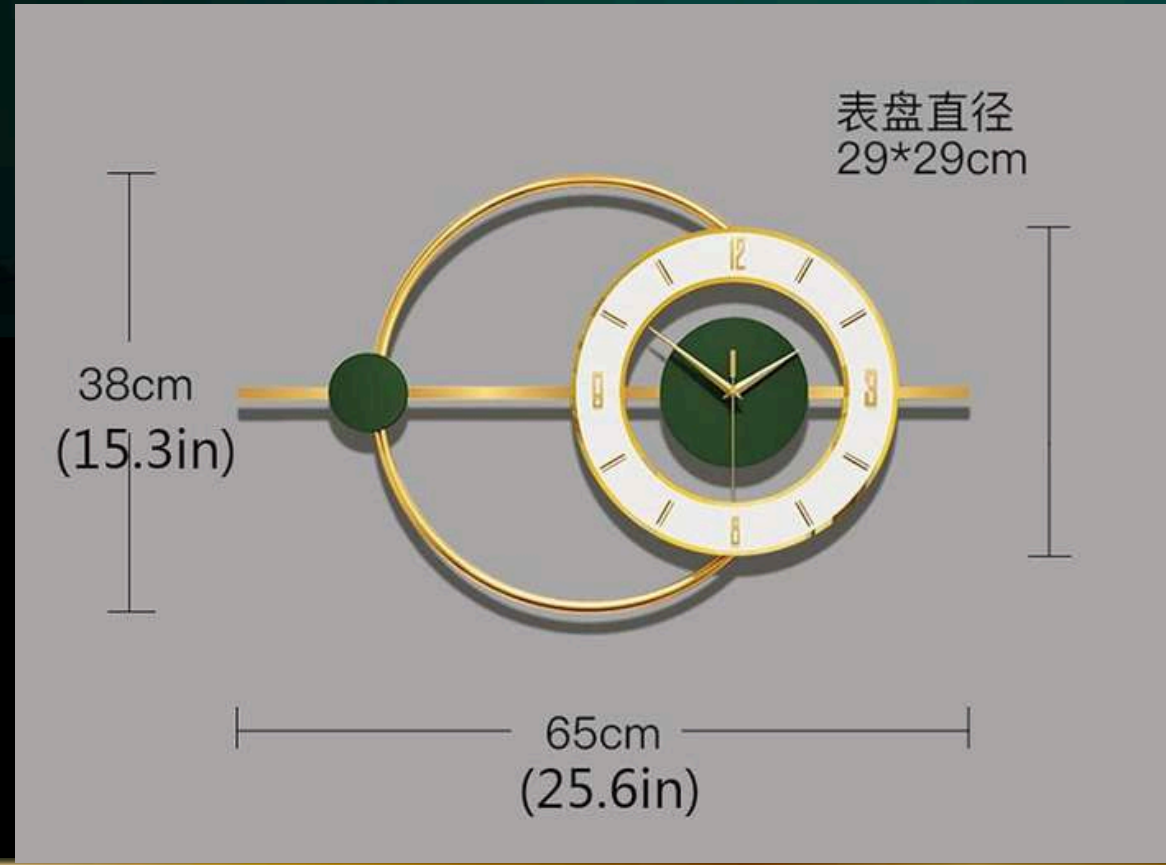

**NAME – LUNADECOR TIME**

**CODE – ST186**

**SIZE – 26\*3\*15(INCH)**

**PRICE – 7500/- GST EXTRA**

**INDIA'S LARGEST MANUFACTURING UNIT OF WALL TIME**

**NAME – SPRINGHILL TIME**

**CODE – ST187**

**SIZE – 56\*3\*24(INCH)**

**PRICE – 9500/- GST EXTRA**

**INDIA'S LARGEST MANUFACTURING UNIT OF WALL TIME**

**NAME - VOILAVOX TIME**

**CODE - ST189**

**SIZE - 33\*3\*18**

**PRICE - 9000/- GST EXTRA**

**INDIA'S LARGEST MANUFACTURING UNIT OF WALL TIME**