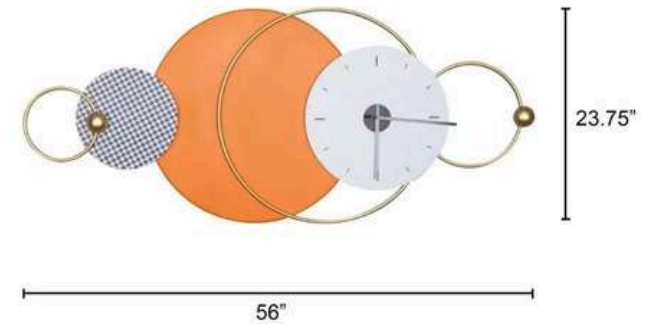

INDIA'S LARGEST MANUFACTURING UNIT OF WALL TIME