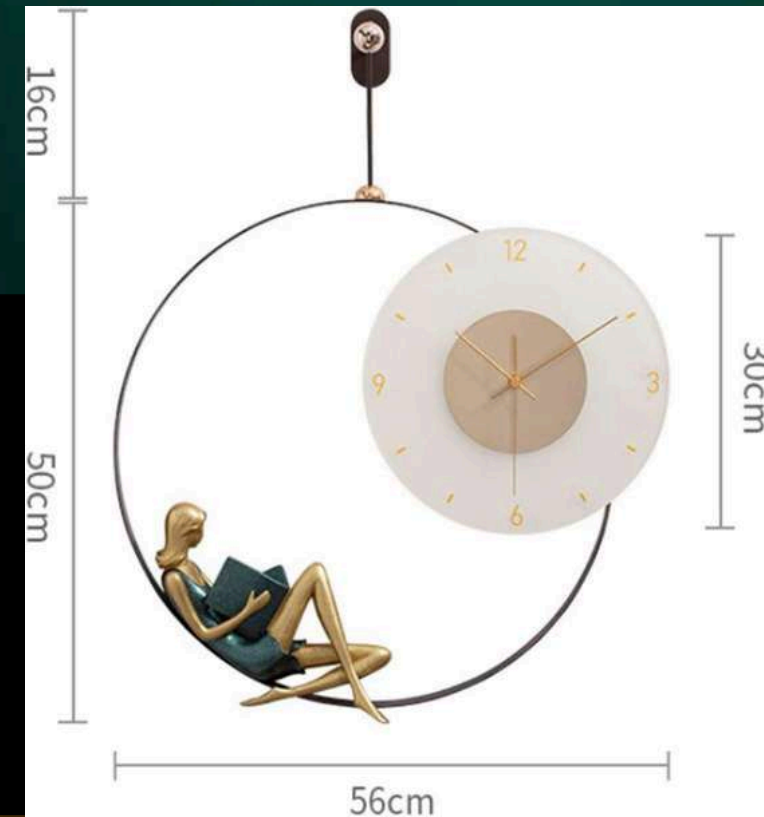

INDIA'S LARGEST MANUFACTURING UNIT OF WALL TIME