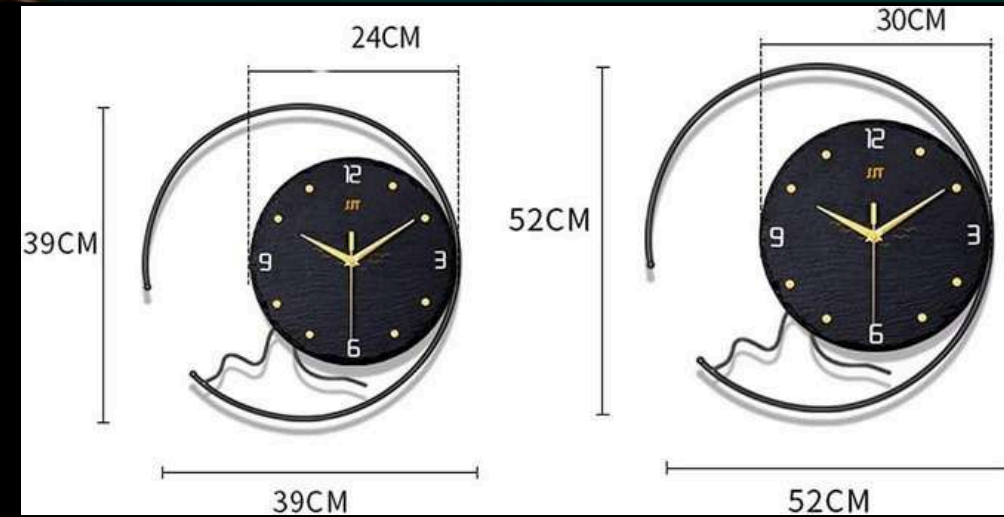

CODE – ST161

SIZE – 15*3*15 (INCH)

PRICE – 4500/- GST EXTRA

INDIA'S LARGEST MANUFACTURING UNIT OF WALL TIME

NAME - Z DEER TIME

CODE – ST163

SIZE – 26*3*13(INCH)

PRICE – 5000/- GST EXTRA