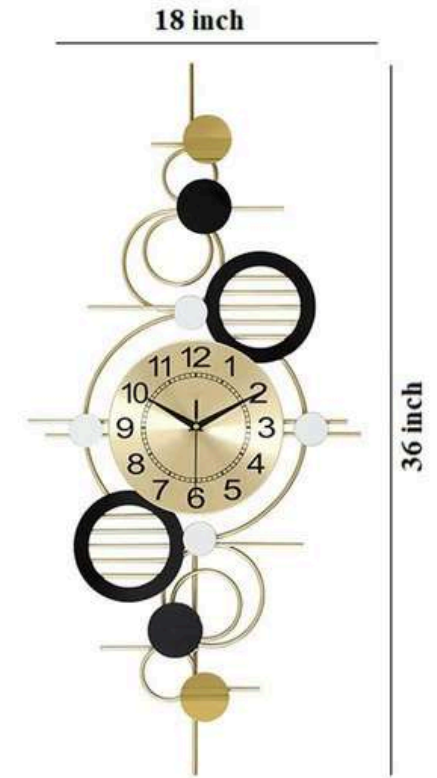

INDIA'S LARGEST MANUFACTURING UNIT OF WALL TIME