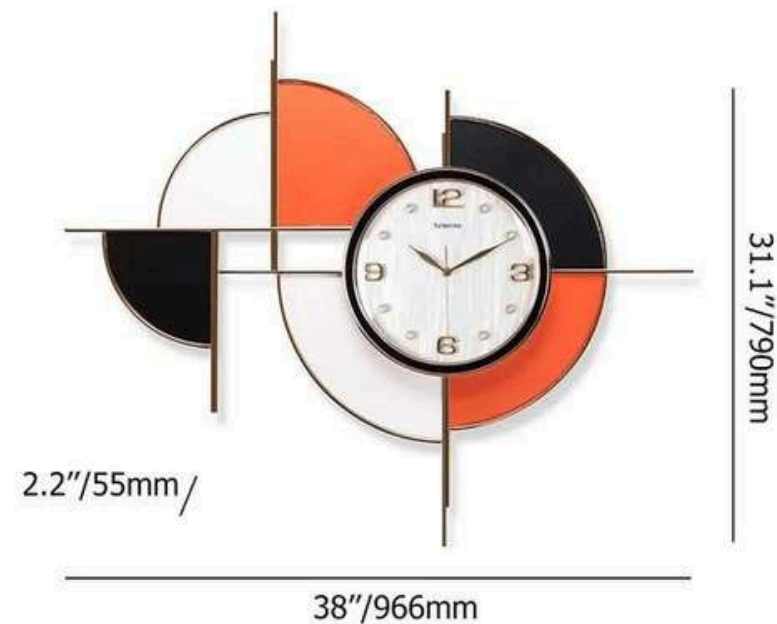

NAME - DRAVMO TIME

CODE - ST134

SIZE - 38*2*32(INCH)

PRICE - 8000/- GST EXTRA

DREAM AURA DECOR
D.A.D.