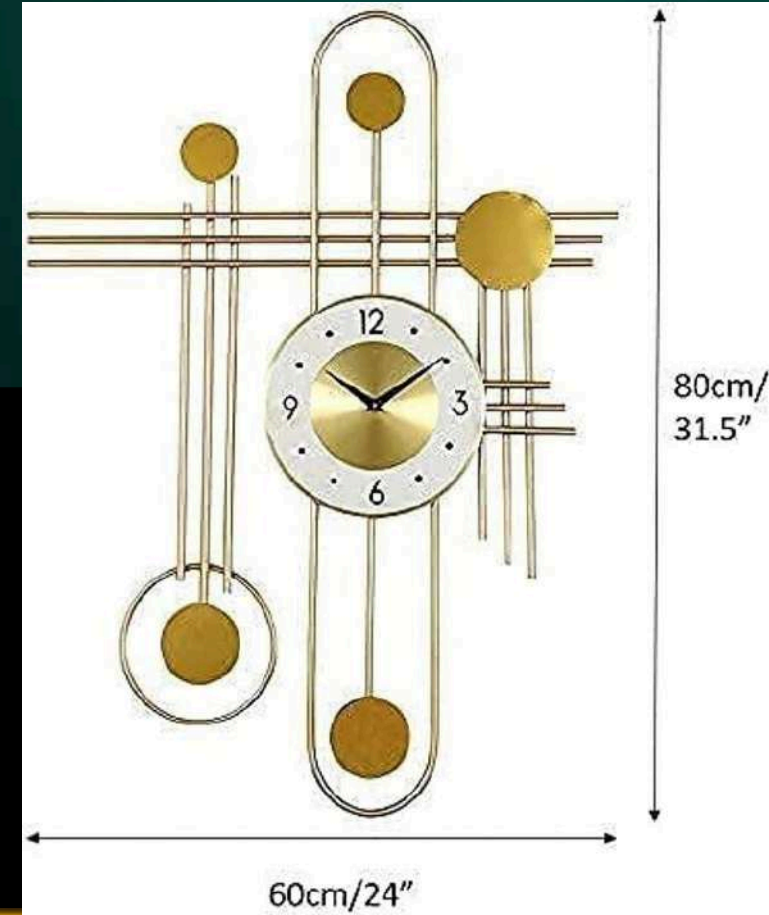

SIZE – 28*2*15 (INCH)

PRICE – 6500/- GST EXTRA

INDIA'S LARGEST MANUFACTURING UNIT OF WALL TIME

NAME - PUEBLO TIME

CODE – ST005

SIZE – 31.5*2*24(INCH)

PRICE – 6500/- GST EXTRA

INDIA'S LARGEST MANUFACTURING UNIT OF WALL TIME

NAME - CASA CHIC TIME

CODE - ST006

SIZE - 30*2*15(INCH)

PRICE - 6500/- GST EXTRA

DREAM AURA DECOR
D.A.D.

Creative Clock

78cm/30inch

24cm/9inch