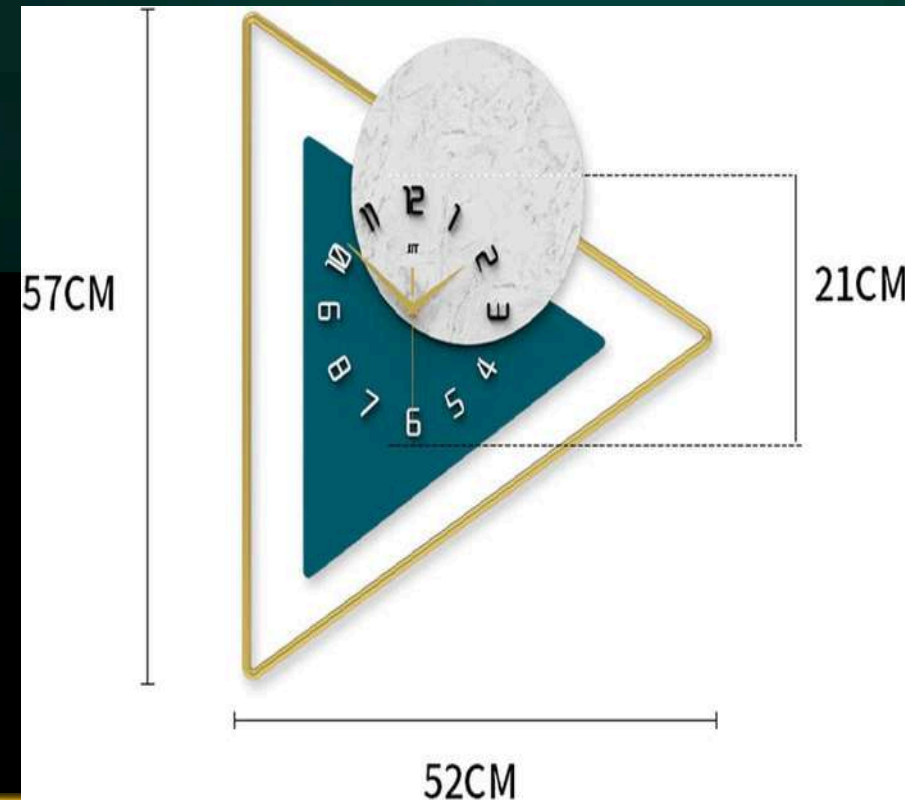

SIZE – 43.3*3*24.8 (INCH)

PRICE – 8000/- GST EXTRA

INDIA'S LARGEST MANUFACTURING UNIT OF WALL TIME

NAME – BROOME TIME

CODE – ST053

SIZE – 29.5*2*14.9 (INCH)

PRICE – 6500 /- GST EXTRA

INDIA'S LARGEST MANUFACTURING UNIT OF WALL TIME

NAME - DÉJÀ VU TIME

CODE - ST055

SIZE - 20.8*2*15.7 (INCH)

PRICE - 6500/- GST EXTRA

INDIA'S LARGEST MANUFACTURING UNIT OF WALL TIME

NAME - ARTESANIA TIME

CODE - ST056

SIZE - 22.4*2*20.4 (INCH)

PRICE - 6500/- GST EXTRA

DREAM AURA DECOR
PVT. LTD.

INDIA'S LARGEST MANUFACTURING UNIT OF WALL TIME

NAME - DIMENSIONAL TIME BALCK
CODE – ST057(A)

SIZE – 20.8*2*18.8 (INCH)

PRICE – 5000/- GST EXTRA

INDIA'S LARGEST MANUFACTURING UNIT OF WALL TIME