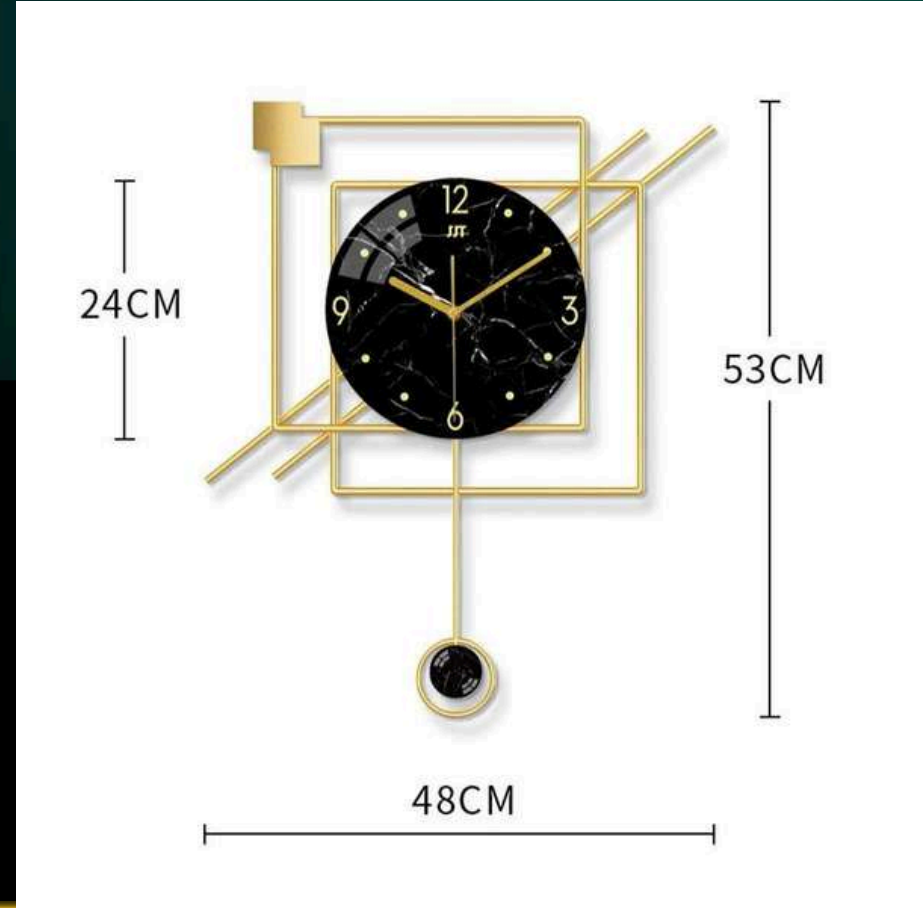

NAME - DÉJÀ VU TIME

CODE - ST055

SIZE - 20.8*2*15.7 (INCH)

PRICE - 6500/- GST EXTRA

INDIA'S LARGEST MANUFACTURING UNIT OF WALL TIME

NAME - ARTESANIA TIME

CODE - ST056

SIZE - 22.4*2*20.4 (INCH)

PRICE - 6500/- GST EXTRA

DREAM AURA DECOR
PVT. LTD.

INDIA'S LARGEST MANUFACTURING UNIT OF WALL TIME

NAME - DIMENSIONAL TIME BALCK
CODE – ST057(A)

SIZE – 20.8*2*18.8 (INCH)

PRICE – 5000/- GST EXTRA

INDIA'S LARGEST MANUFACTURING UNIT OF WALL TIME

NAME - DIMENSIONAL TIME BLUE

CODE – ST057 (B)

SIZE – 20.8*2*18.8 (INCH)

PRICE – 5000/- GST EXTRA

0

INDIA'S LARGEST MANUFACTURING UNIT OF WALL TIME

NAME - SALVAGE TIME

CODE - ST059

SIZE - 13.7*2*14.1 (INCH)

PRICE - 5000/- GST EXTRA

DREAM AURA DECOR
D.A.D.

小号：35X36CM
表盘 17CM

NAME - CANARY TIME

CODE - ST060

SIZE - 32.2*2*13.3 (INCH)

PRICE - 7000/- GST EXTRA