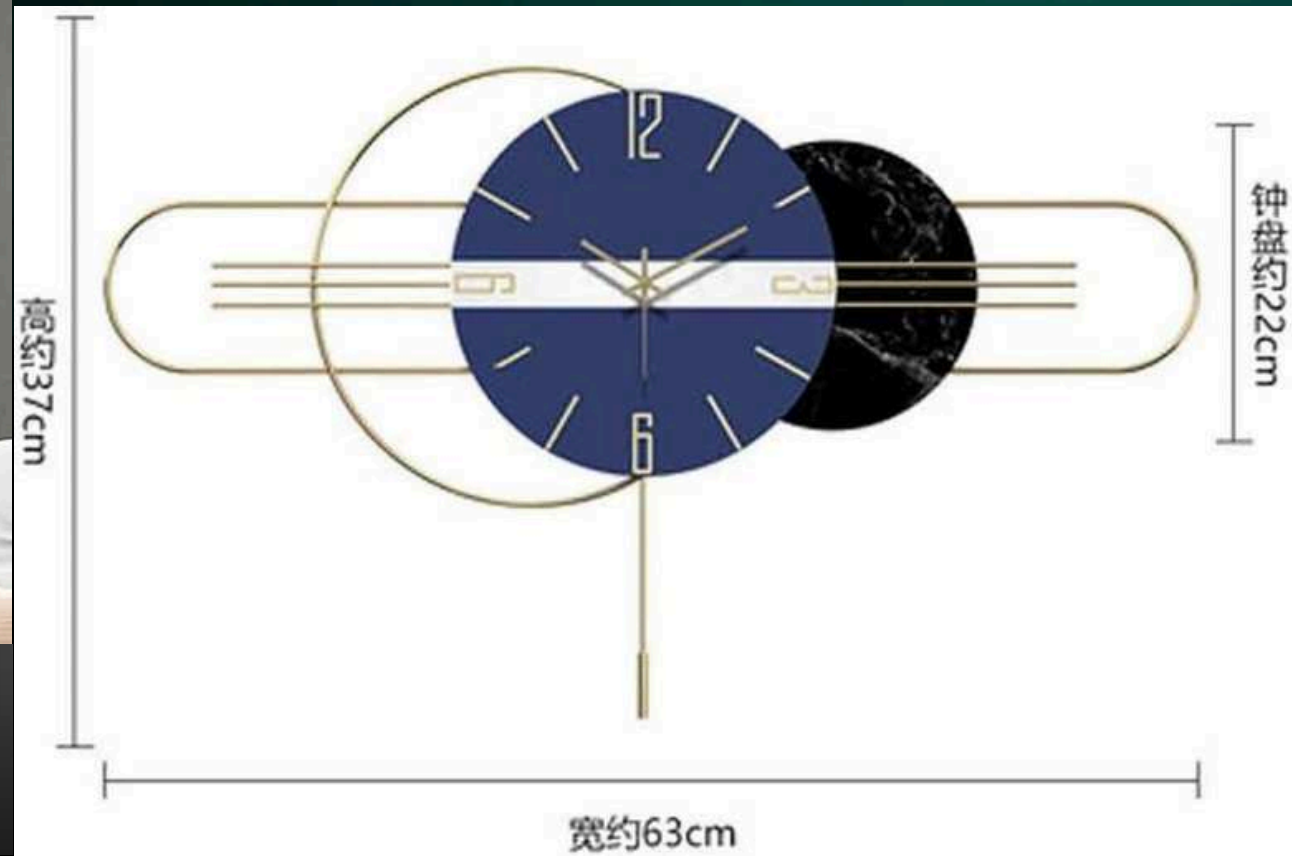

PRICE – 6500/- GST EXTRA

55 cm
21 inch

36 cm/14 inch

INDIA'S LARGEST MANUFACTURING UNIT OF WALL TIME

NAME -VIANO TIME VER.

CODE – ST177

SIZE – 59*3*24(INCH)

PRICE – 9500/- GST EXTRA

INDIA'S LARGEST MANUFACTURING UNIT OF WALL TIME

NAME -VIANO TIME VER.

CODE – ST178

SIZE – 21*3*48(INCH)

PRICE – 9000/- GST EXTRA

MANUFACTURING UNIT OF WALL TIME

NAME - BRICKELL TIME

CODE - ST180

SIZE - 43*3*19

PRICE - 8000/- GST EXTRA

INDIA'S LARGEST MANUFACTURING UNIT OF WALL TIME

NAME -FLASHY TIME

CODE - ST181

SIZE - 25*3*15(INCH)

PRICE - 7500/- GST EXTRA

INDIA'S LARGEST MANUFACTURING UNIT OF WALL TIME

NAME - GRACIOUS TIME HOR.

CODE – ST183

SIZE – 39*3*16(INCH)

PRICE – 7500/- GST EXTRA

DREAM AURA DECOR
P. A. O.

INDIA'S LARGEST MANUFACTURING UNIT OF WALL TIME