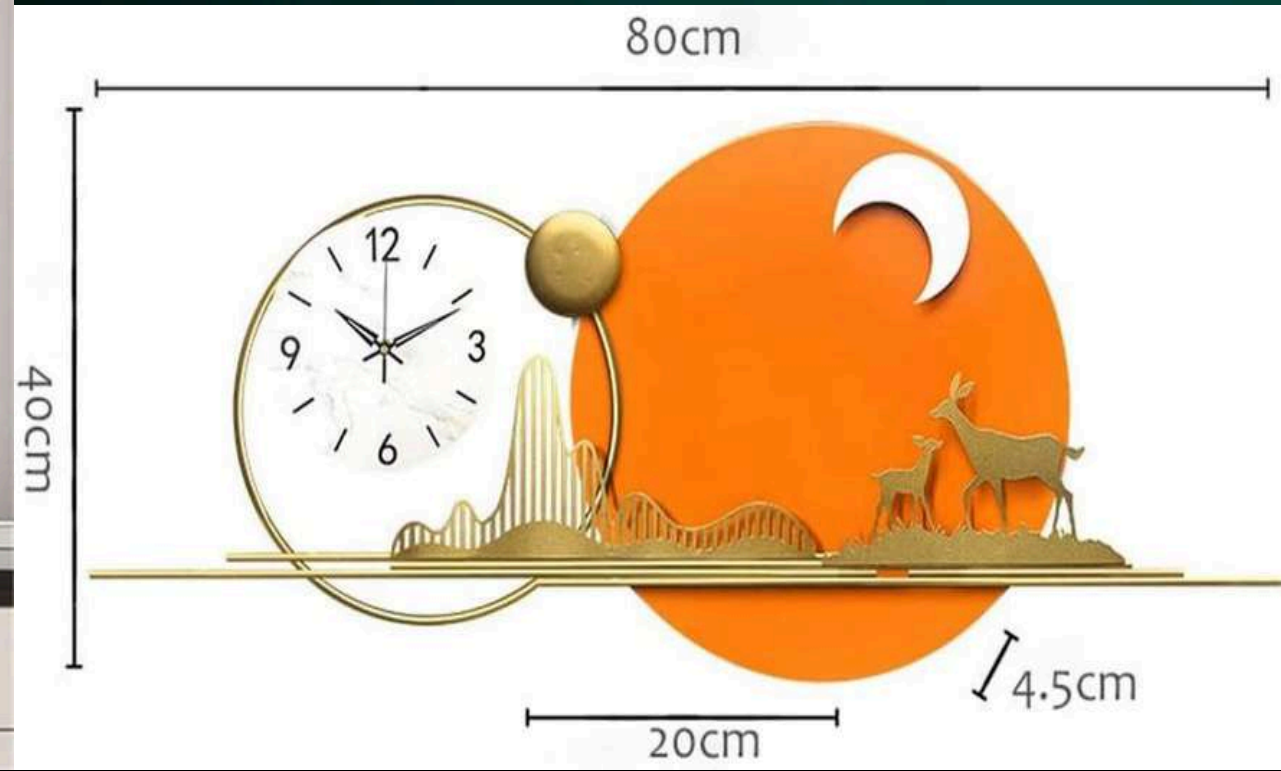

INDIA'S LARGEST MANUFACTURING UNIT OF WALL TIME