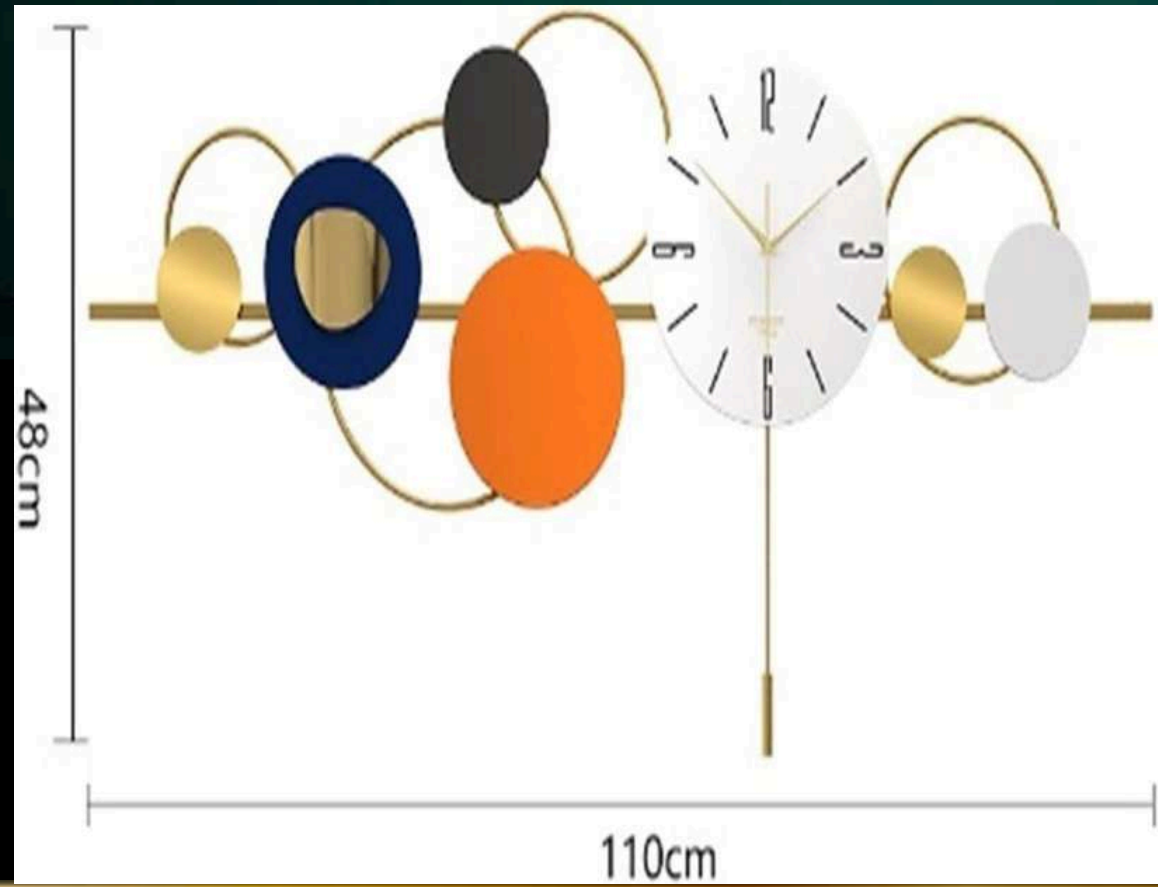

NAME - BRICKELL TIME

CODE - ST180

SIZE - 43*3*19

PRICE - 8000/- GST EXTRA