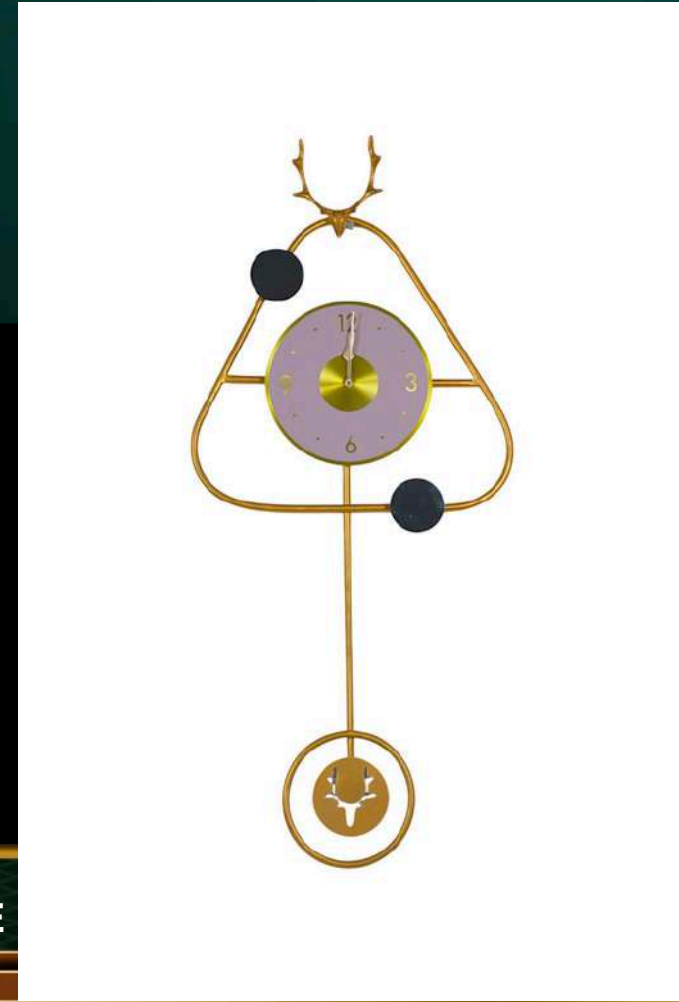

NAME - PANIRY TIME

CODE - ST140

SIZE - 34*2*15(INCH)

PRICE - 7000/- GST EXTRA