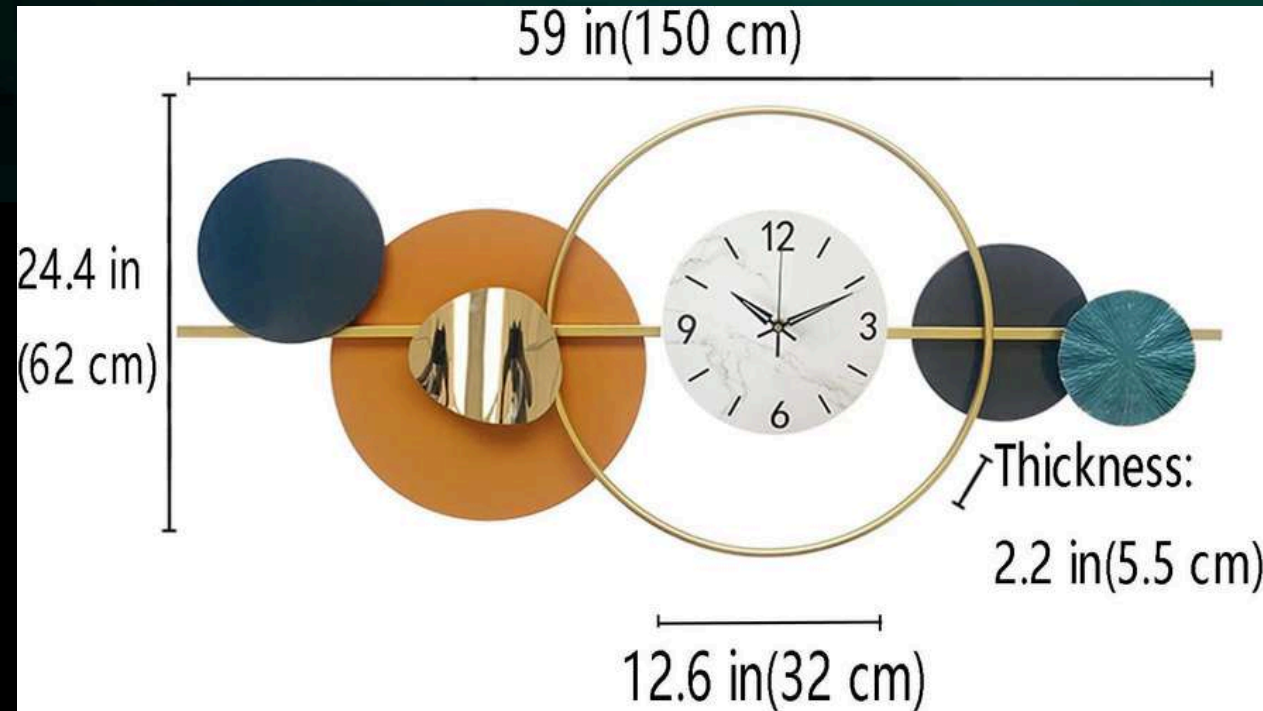

PRICE – 6500/- GST EXTRA

55 cm
21 inch

36 cm/14 inch

INDIA'S LARGEST MANUFACTURING UNIT OF WALL TIME

NAME -VIANO TIME VER.

CODE – ST177

SIZE – 59*3*24(INCH)

PRICE – 9500/- GST EXTRA