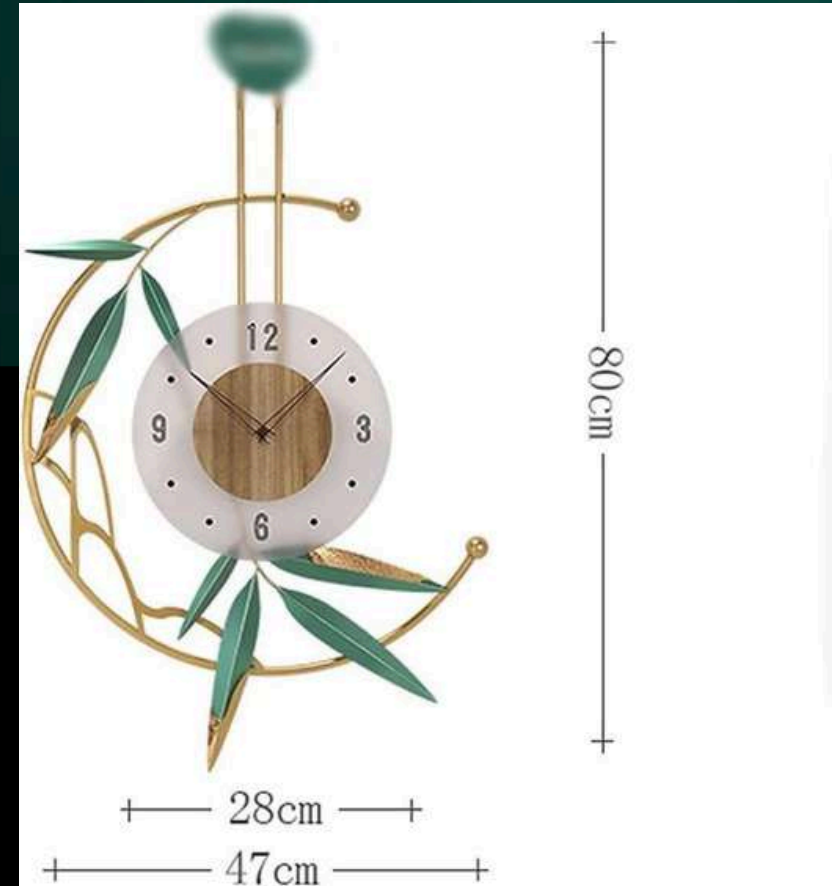

NAME- KARIOX TIME

CODE – ST158

SIZE – 31*2*19(INCH)

PRICE – 7000/- GST EXTRA

DREAM AURA DECOR
D.A.D.