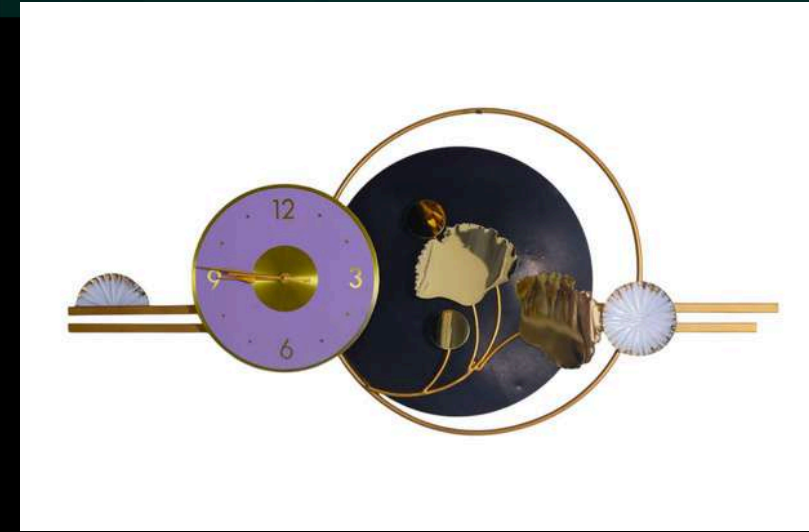

NAME – EUROHAUS TIME

CODE – ST018

SIZE – 30.3*2*16.5 (INCH)

PRICE – 7000/- GST EXTRA

DREAM AURA DECOR
D.A.D.

INDIA'S LARGEST MANUFACTURING UNIT OF WALL TIME

NAME - WANDERLUST TIME

CODE – ST019

SIZE – 35*2*19.2(INCH)

PRICE – 7500/- GST EXTRA

INDIA'S LARGEST MANUFACTURING UNIT OF WALL TIME

NAME - INDIGENOUS TIME

CODE - ST020

SIZE - 35.4*2*17.7 (INCH)

PRICE - 8500/- GST EXTRA

INDIA'S LARGEST MANUFACTURING UNIT OF WALL TIME

NAME – ROOST TIME

CODE – ST021

SIZE – 35.4*02*20.9 (INCH)

PRICE – 7500/- GST EXTRA

INDIA'S LARGEST MANUFACTURING UNIT OF WALL TIME

NAME - DIGSMODERN TIME

CODE – ST024

SIZE – 30*2*27(INCH)