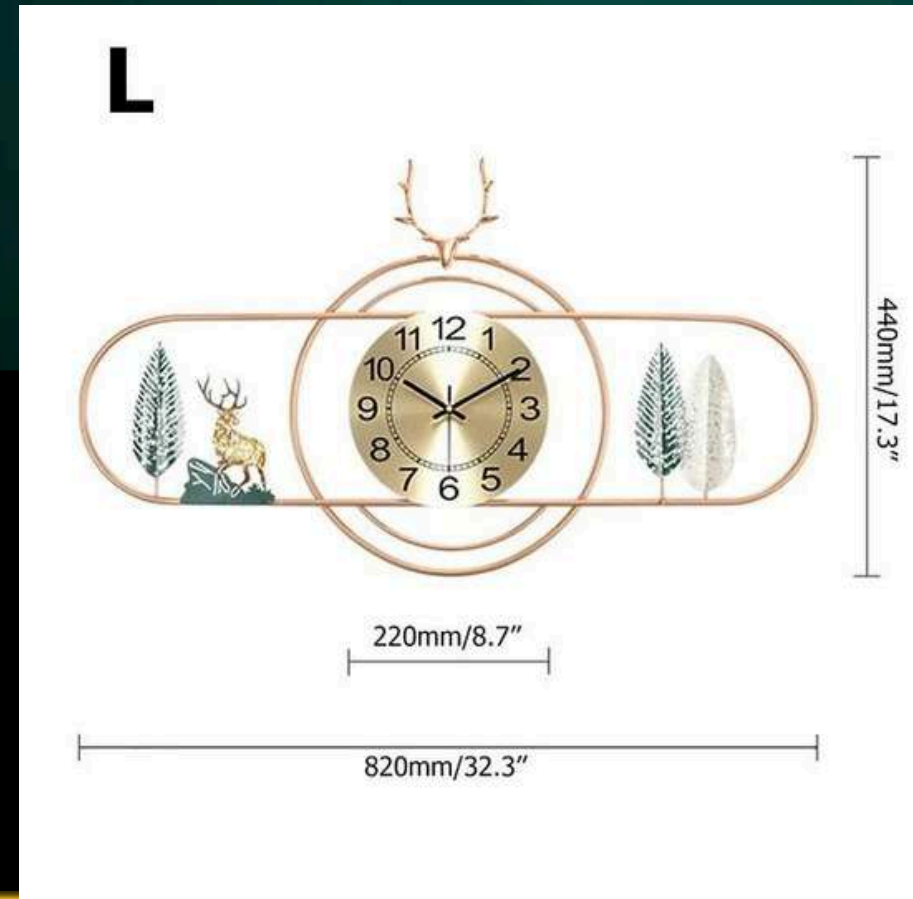

PRICE - 7500/- GST EXTRA

PRODUCT DIMENSIONS

INDIA'S LARGEST MANUFACTURING UNIT OF WALL TIME

NAME- WANIRY TIME

CODE – ST153

SIZE – 29*2*17(INCH)

PRICE –7500/- GST EXTRA

INDIA'S LARGEST MANUFACTURING UNIT OF WALL TIME

NAME – ERMOFY TIME

CODE – ST155

SIZE – 32.3*3*17.3 (INCH)

PRICE – 7500/- GST EXTRA

INDIA'S LARGEST MANUFACTURING UNIT OF WALL TIME

NAME- KARIOX TIME

CODE – ST158

SIZE – 31*2*19(INCH)