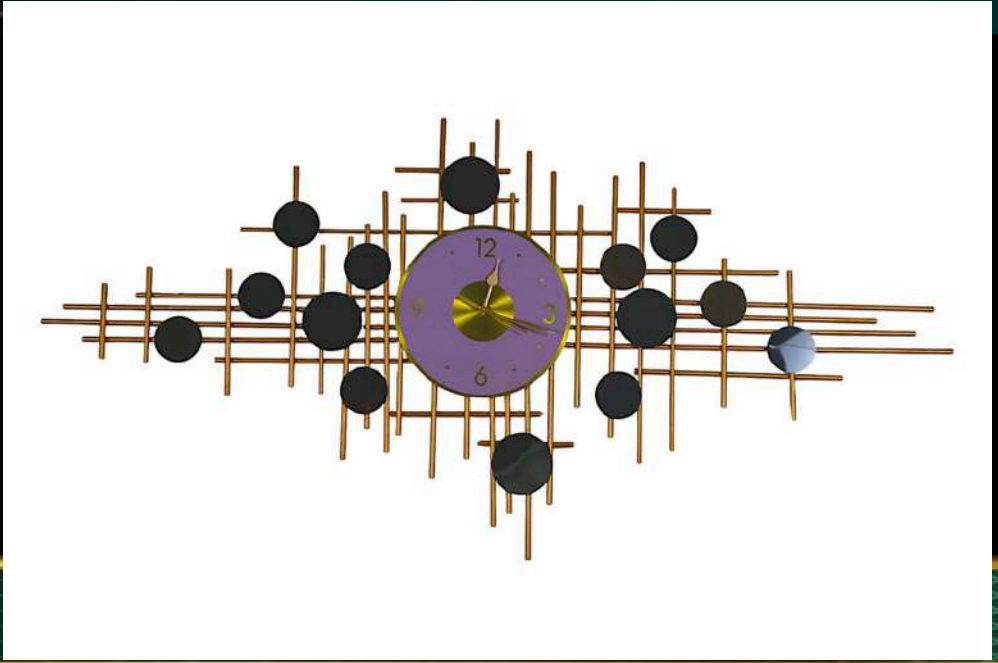

INDIA'S LARGEST MANUFACTURING UNIT OF WALL TIME

NAME - ADAPTATIONS TIME

CODE - ST091

SIZE - 47.2*3*23.6 (INCH)

PRICE - 8000/- GST EXTRA

INDIA'S LARGEST MANUFACTURING UNIT

NAME - VISIONS TIME

CODE – ST095