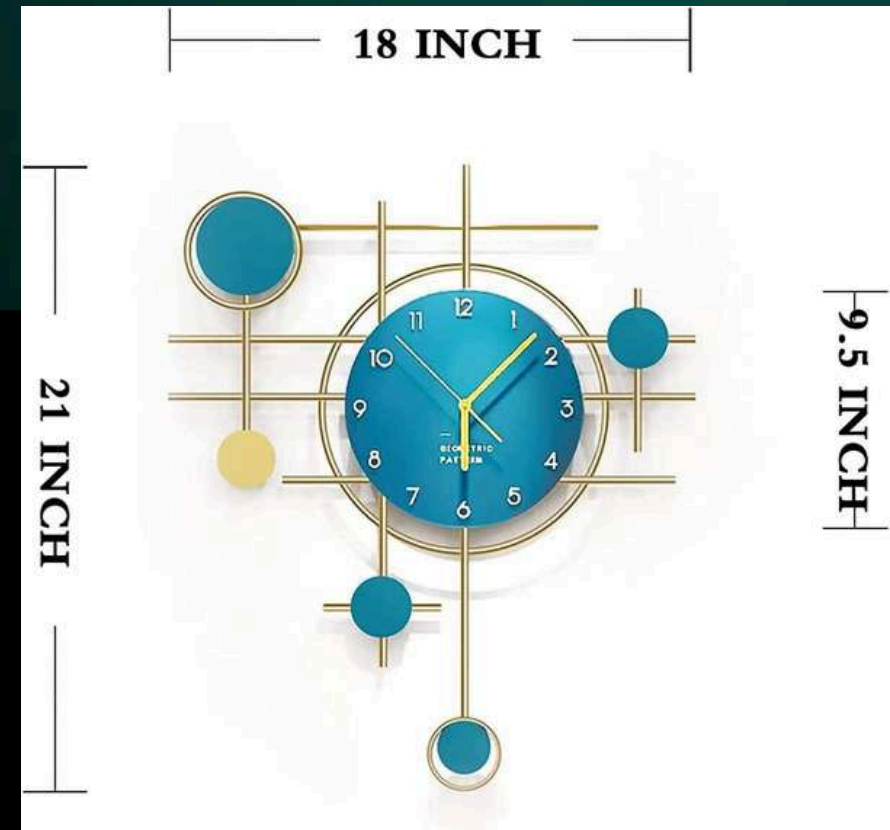

NAME - ORIENTAL TIME

CODE - ST116

SIZE - 21*2*18(INCH)

PRICE - 7000/- GST EXTRA