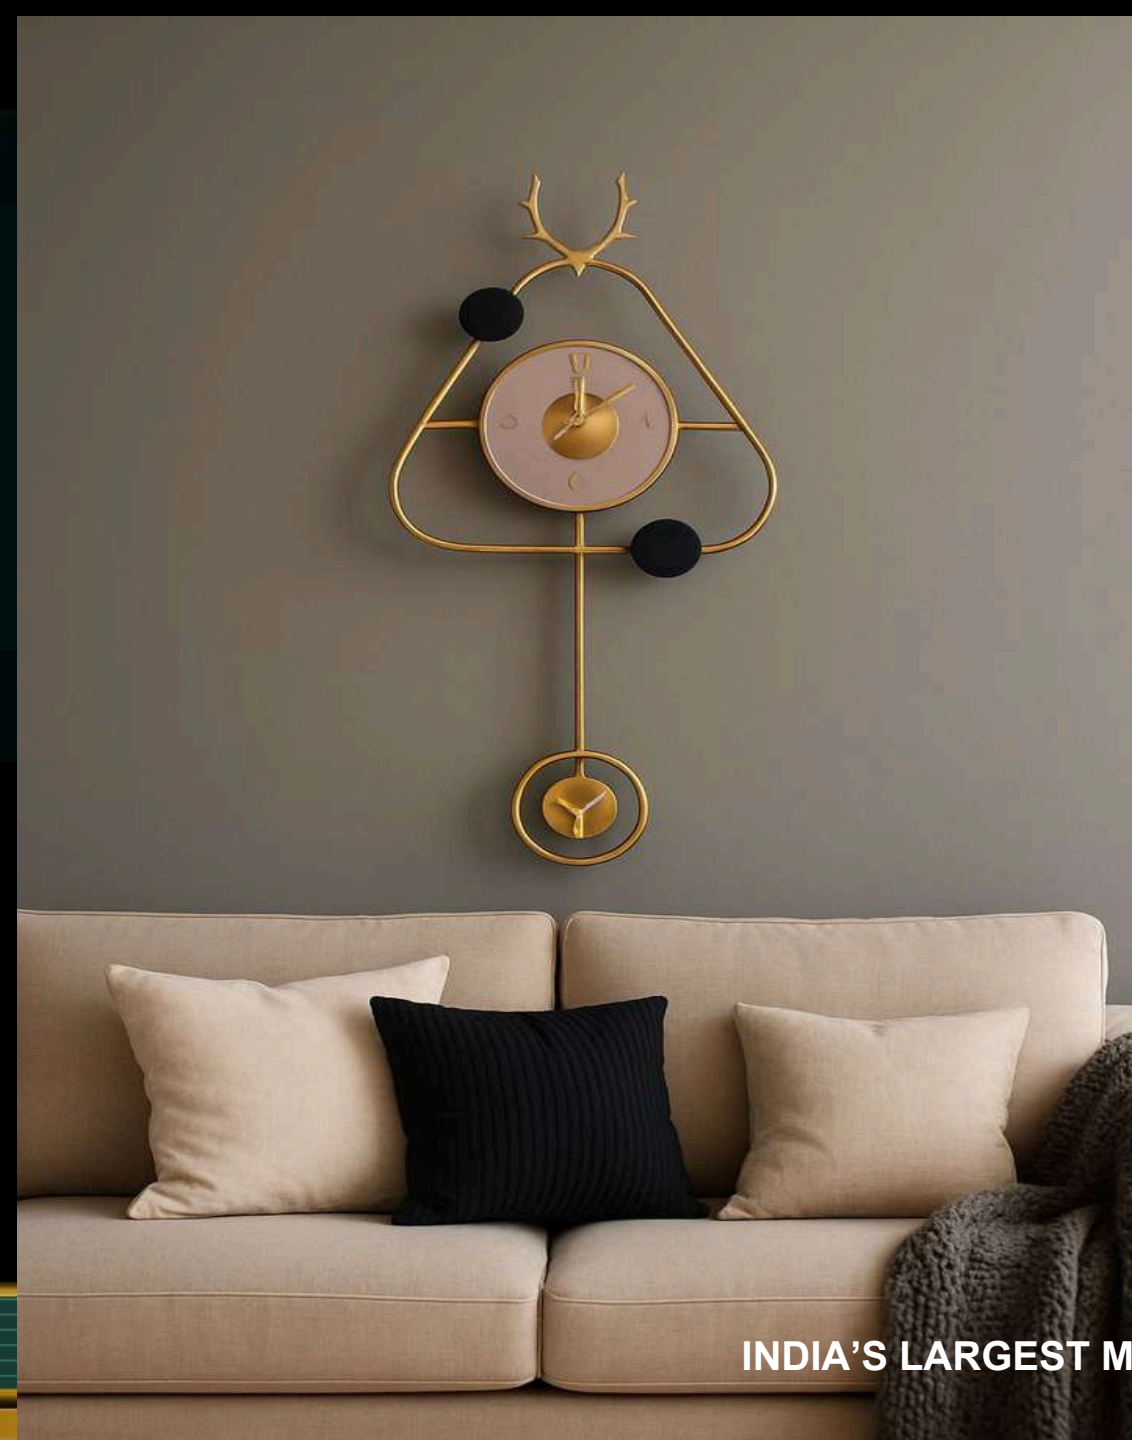

CODE – ST138

SIZE – 23*2*19(INCH)

PRICE – 7000/- GST EXTRA

DREAM AURA DECOR
D.A.D.

18.89"
48CM

22.04"
56CM

INDIA'S LARGEST MANUFACTURING UNIT OF WALL TIME

NAME - PANIRY TIME