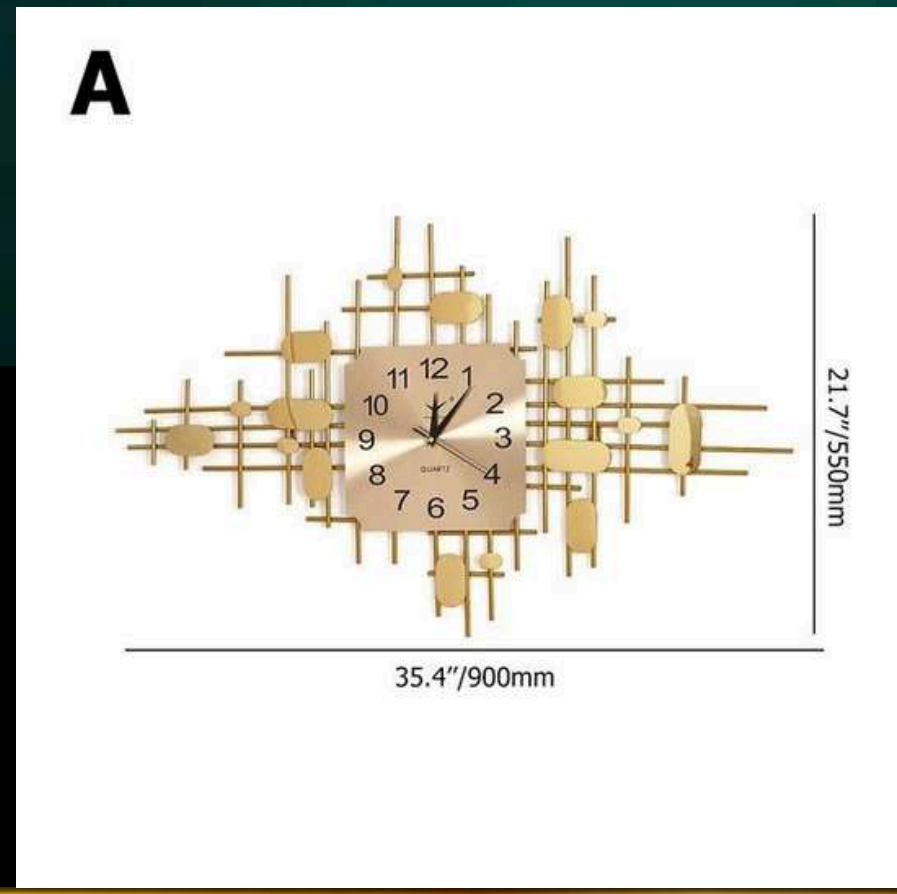

CODE - ST069

SIZE - 21.7*3*19.6 (INCH)

PRICE - 6500/- GST EXTRA

INDIA'S LARGEST MANUFACTURING UNIT OF WALL TIME

NAME – GLACIERS HOR. TIME

CODE – ST072

SIZE – 35.4*2*21.7 (INCH)

PRICE – 7500/- GST EXTRA