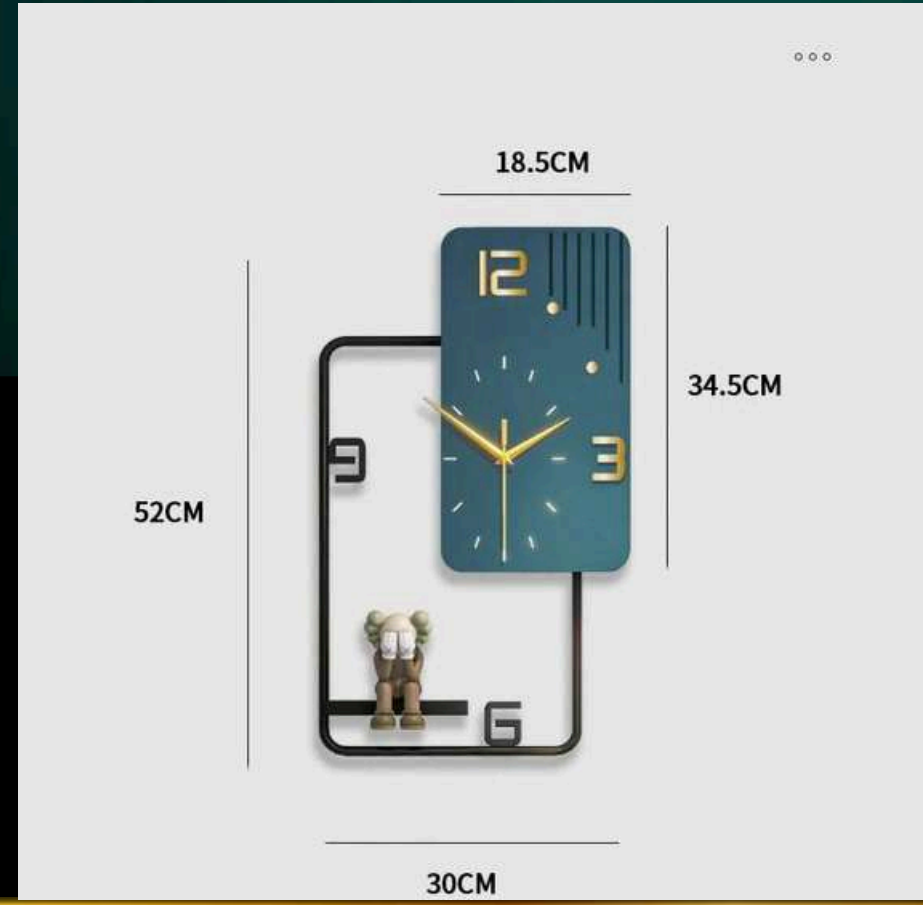

PRICE – 6500/- GST EXTRA

INDIA'S LARGEST MANUFACTURING UNIT OF WALL TIME

NAME - MYLOFY TIME

CODE - ST174

SIZE - 22*2*22(INCH)

PRICE - 7000/- GST EXTRA

DREAM AURA DECOR
D.A.D.

INDIA'S LARGEST MANUFACTURING UNIT OF WALL TIME

NAME- HENGRY TIME

CODE – ST175

SIZE – 20*3*12(INCH)

PRICE – 6000/- GST EXTRA

INDIA'S LARGEST MANUFACTURING UNIT OF WALL TIME

NAME -WOZTI TIME

CODE – ST176

SIZE – 21*3*14(INCH)