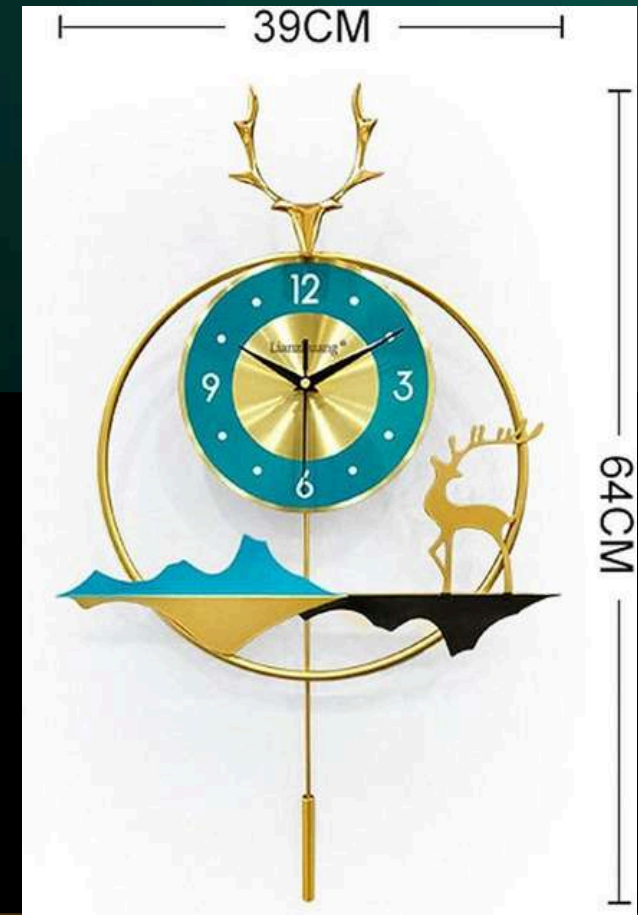

SIZE - 13.7*2*14.1 (INCH)

PRICE - 5000/- GST EXTRA

DREAM AURA DECOR
D.A.D.

小号：35X36CM
表盘 17CM

NAME - CANARY TIME

CODE - ST060

SIZE - 32.2*2*13.3 (INCH)

PRICE - 7000/- GST EXTRA

DREAM AURA DECOR
D.A.D.

INDIA'S LARGEST MANUFACTURING UNIT OF WALL TIME

NAME – ADORE TIME

CODE – ST061

SIZE – 29.1*2*11.8 (INCH)

PRICE – 7000/- GST EXTRA

DREAM AURA DECOR
D.A.D.

INDIA'S LARGEST MANUFACTURING UNIT OF WALL TIME

NAME - DAZZLING TIME

CODE - ST064

SIZE - 25.1*2*15.3 (INCH)

PRICE - 7000/- GST EXTRA

INDIA'S LARGEST MANUFACTURING UNIT OF WALL TIME

NAME - TINYSHADES TIME

CODE – ST065

SIZE – 31.4*2*31.4 (INCH)