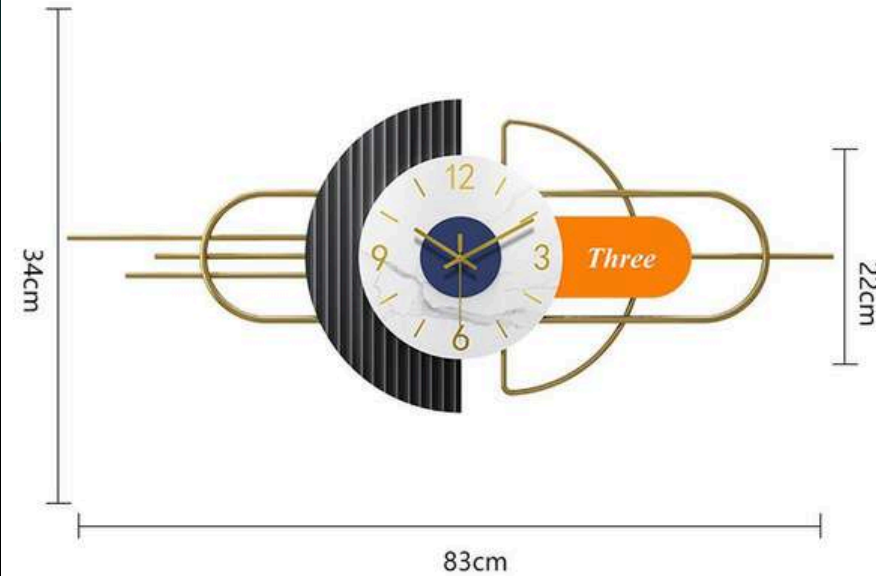

PRODUCT DIMENSIONS

INDIA'S LARGEST MANUFACTURING UNIT OF WALL TIME