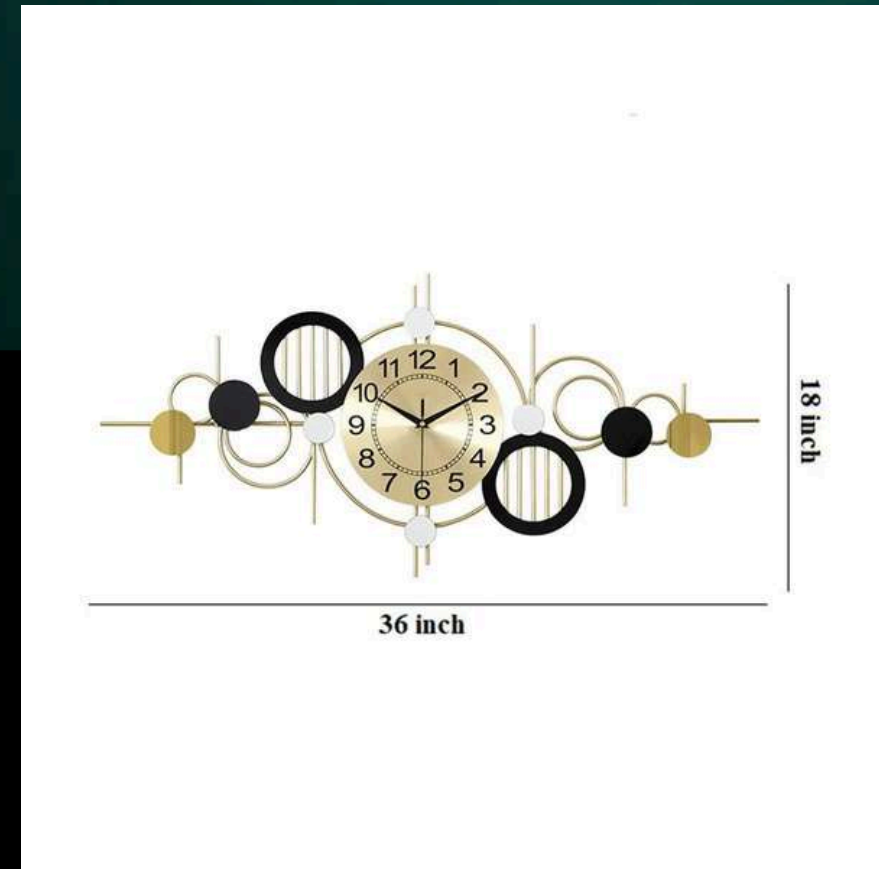

SIZE – 35*2*14(INCH)

PRICE – 6000/- GST EXTRA

DREAM AURA DECOR
D.A.D.

INDIA'S LARGEST MANUFACTURING UNIT OF WALL TIME

NAME- AVICLO TIME

CODE – ST122

SIZE – 26.3*2*19.6 (INCH)

PRICE – 5000/- GST EXTRA

INDIA'S LARGEST MANUFACTURING UNIT OF WALL TIME

NAME - ANGVO TIME

CODE - ST123

SIZE - 28*2*17(INCH)

PRICE -6000 /- GST EXTRA

**DREAM AURA DECOR**
D.A.D.

INDIA'S LARGEST MANUFACTURING UNIT OF WALL TIME

NAME - GOROLY TIME HOR.

CODE – ST125

SIZE – 36*2*18(INCH)

PRICE – 7500/- GST EXTRA

DREAM AURA DECOR
PVT. LTD.

INDIA'S LARGEST MANUFACTURING UNIT OF WALL TIME

NAME - GOROLY TIME VERTICAL

CODE – ST126

SIZE – 36*2*18(INCH)