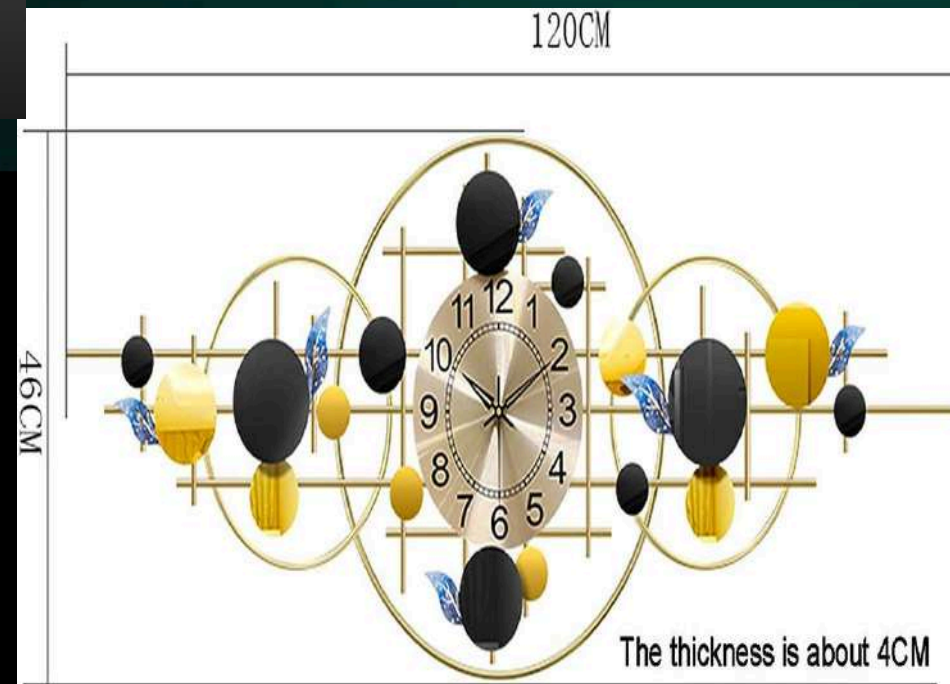

DREAM AURA DECOR
PVT. LTD.

INDIA'S LARGEST MANUFACTURING UNIT OF WALL TIME

NAME - ACACIA TIME

CODE - ST112

SIZE - 48*2*25(INCH)

PRICE - 8000/- GST EXTRA

INDIA'S LARGEST MANUFACTURING UNIT OF WALL TIME

NAME - HEIRLOOM TIME