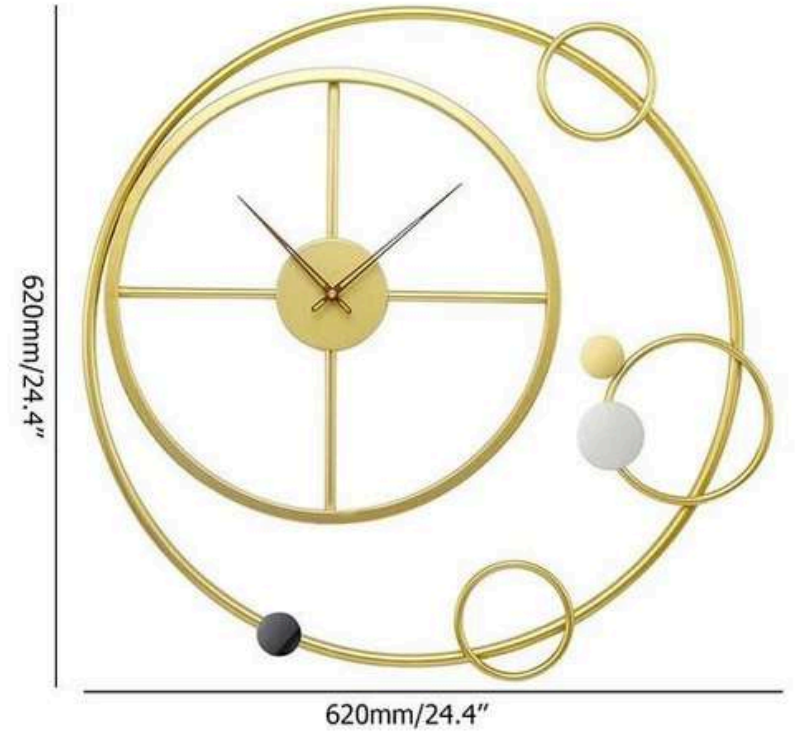

INDIA'S LARGEST MANUFACTURING UNIT OF WALL TIME