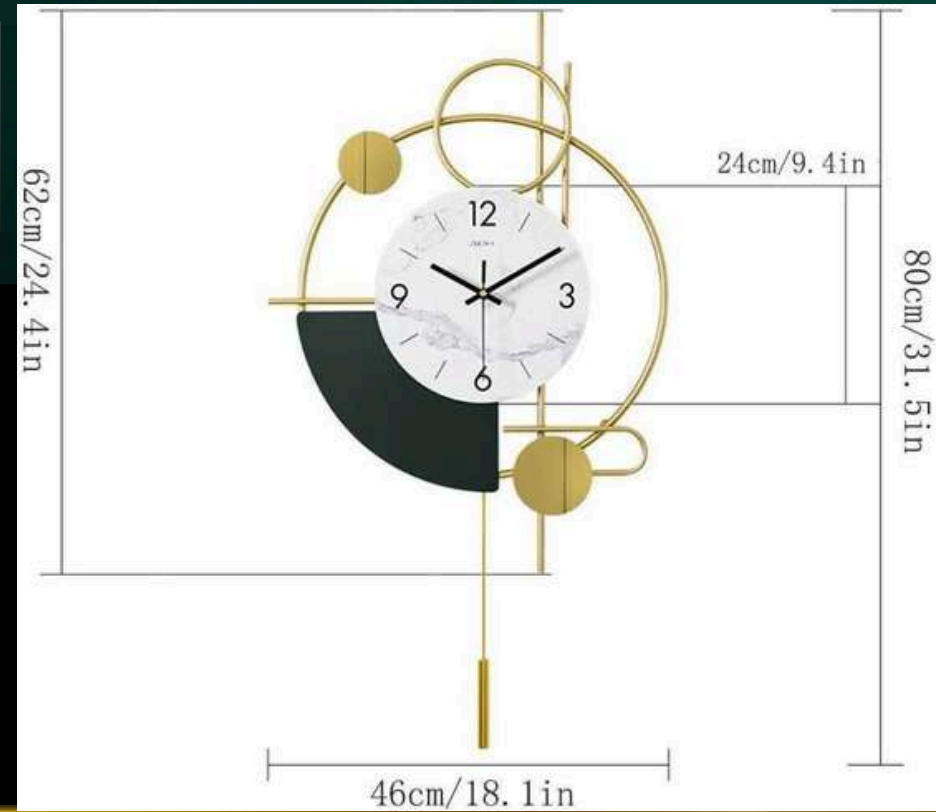

NAME - JEXMON TIME

CODE - ST151

SIZE - 29*2*16(INCH)

PRICE - 7000/- GST EXTRA

DREAM AURA DECOR
D.A.D.