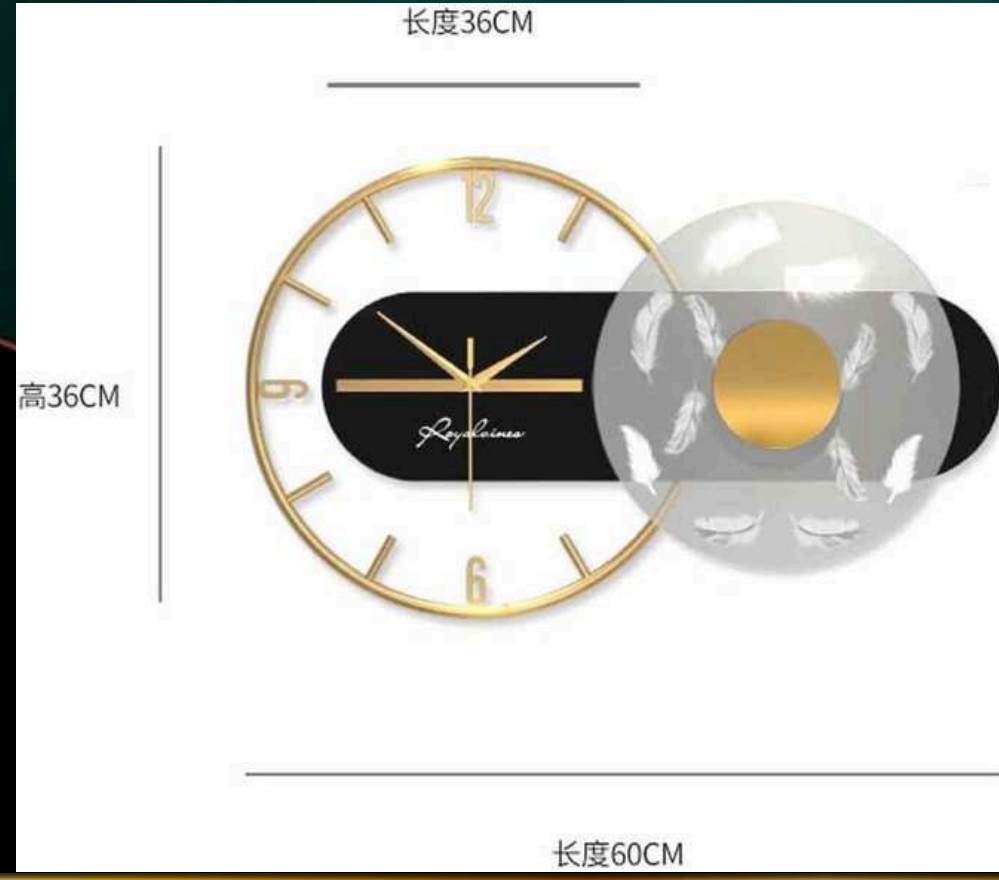

INDIA'S LARGEST MANUFACTURING UNIT OF WALL TIME

NAME - ANTHEM TIME

CODE - ST012

SIZE - 36.2*2*11(INCH)

PRICE - 7500/- GST EXTRA

DREAM AURA DECOR
D.A.D.

INDIA'S LARGEST MANUFACTURING UNIT OF WALL TIME

NAME - SYMMETRY TIME
CODE - ST013

SIZE - 28.5*2*18.5 (INCH)

PRICE - 8000/- GST EXTRA

DREAM AURA DECOR
D.A.D.

INDIA'S LARGEST MANUFACTURING UNIT OF WALL TIME

NAME – GENESIS TIME
CODE – ST014
SIZE – 23.6*2*14(INCH)
PRICE – 7500/- GST EXTRA

INDIA'S LARGEST MANUFACTURING UNIT OF WALL TIME

NAME - VIVID TIME GOLDEN BIG

CODE – ST015 (A)

SIZE – 59*2*20 (INCH)

PRICE – 11500/- GST EXTRA

NAME - VIVID TIME GOLDEN SMALL

CODE – ST016 (A)

SIZE – 37.7*2*16.9 (INCH)

PRICE – 9500/- GST EXTRA