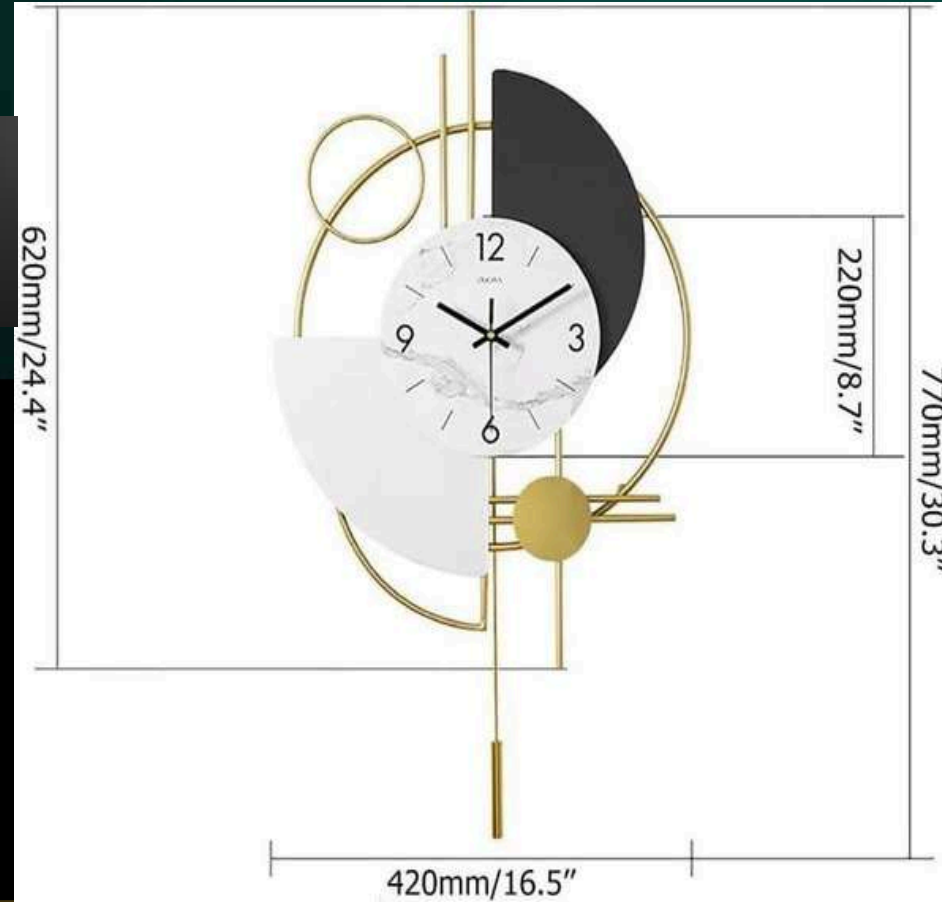

PRICE – 9500/- GST EXTRA

INDIA'S LARGEST MANUFACTURING UNIT OF WALL TIME

NAME – ELEMENTAL TIME

CODE – ST017

SIZE – 25.1*2*16.5 (INCH)

PRICE – 5000/- GST EXTRA

DREAM AURA DECOR
D.A.D.

INDIA'S LARGEST MANUFACTURING UNIT OF WALL TIME

NAME – EUROHAUS TIME

CODE – ST018

SIZE – 30.3*2*16.5 (INCH)

PRICE – 7000/- GST EXTRA

DREAM AURA DECOR
D.A.D.

INDIA'S LARGEST MANUFACTURING UNIT OF WALL TIME

NAME - WANDERLUST TIME

CODE – ST019

SIZE – 35*2*19.2(INCH)

PRICE – 7500/- GST EXTRA

INDIA'S LARGEST MANUFACTURING UNIT OF WALL TIME

NAME - INDIGENOUS TIME

CODE - ST020

SIZE - 35.4*2*17.7 (INCH)

PRICE - 8500/- GST EXTRA

INDIA'S LARGEST MANUFACTURING UNIT OF WALL TIME