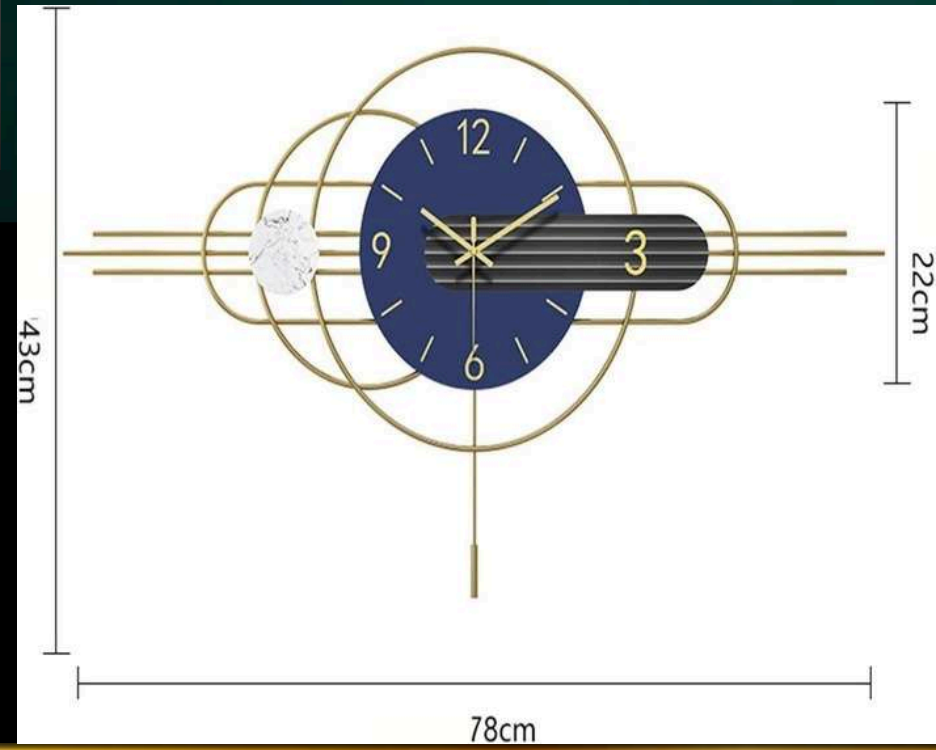

CODE - ST140

SIZE - 34*2*15(INCH)

PRICE - 7000/- GST EXTRA

INDIA'S LARGEST MANUFACTURING UNIT OF WALL TIME

NAME - WONOTA TIME

CODE – ST148

SIZE – 31*2*17(INCH)

PRICE – 7500/- GST EXTRA