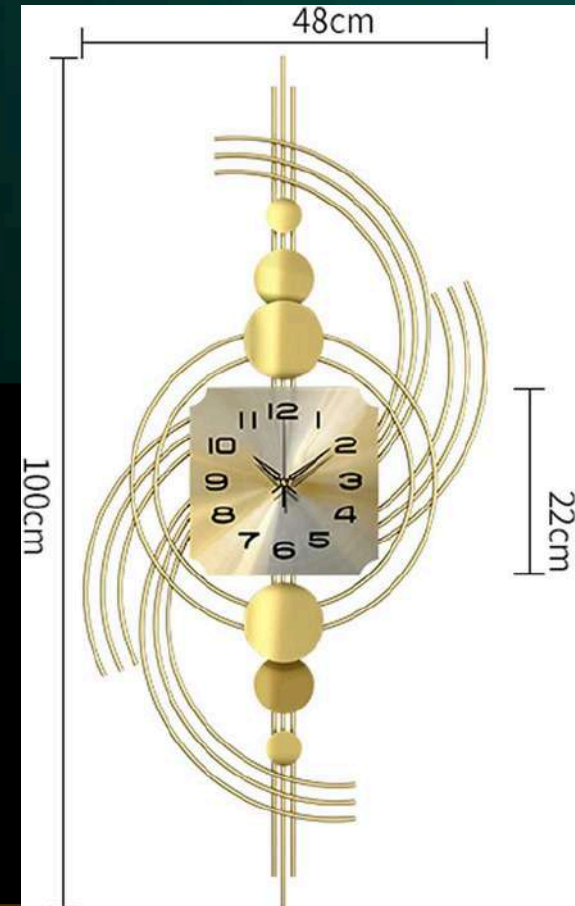

DREAM AURA DECOR
PVT. LTD.

INDIA'S LARGEST MANUFACTURING UNIT OF WALL TIME

NAME - SAGE TIME

CODE – ST030(A)

SIZE – 26*2*13.3 (INCH)

PRICE –6500/- GST EXTRA

INDIA'S LARGEST MANUFACTURING UNIT OF W

NAME - GRUNGY VER. TIME

CODE - ST032

SIZE - 39.3*2*18.8 (INCH)

PRICE - 7000/- GST EXTRA

INDIA'S LARGEST MANUFACTURING UNIT OF WALL TIME

NAME - GRUNGY HOR. TIME

CODE - ST033

SIZE - 39.3*2*18.8 (INCH)

PRICE - 7500/- GST EXTRA