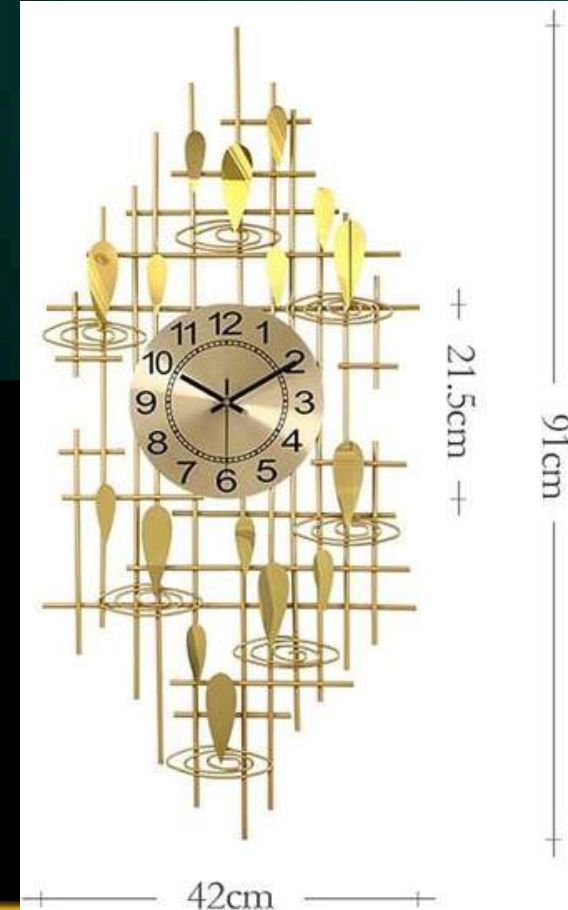

38cm/15inch

INDIA'S LARGEST MANUFACTURING UNIT OF WALL TIME

NAME - ECLETICA TIME

CODE – ST007

SIZE – 32*2*20(INCH)

PRICE – 6500/- GST EXTRA

INDIA'S LARGEST MANUFACTURING UNIT OF WALL TIME

NAME – MESTIZA TIME

CODE – ST008

SIZE – 29.3*2*15.7 (INCH)

PRICE – 6500/- GST EXTRA

INDIA'S LARGEST MANUFACTURING UNIT OF WALL TIME

NAME – BUNGALOW TIME

CODE – ST011

SIZE – 35.8*2*16.5 (INCH)

PRICE – 7500/- GST EXTRA

INDIA'S LARGEST MANUFACTURING UNIT OF WALL TIME

NAME - ANTHEM TIME

CODE - ST012

SIZE - 36.2*2*11(INCH)

PRICE - 7500/- GST EXTRA

DREAM AURA DECOR
D.A.D.

INDIA'S LARGEST MANUFACTURING UNIT OF WALL TIME

NAME - SYMMETRY TIME
CODE - ST013

SIZE - 28.5*2*18.5 (INCH)

PRICE - 8000/- GST EXTRA

DREAM AURA DECOR
D.A.D.

INDIA'S LARGEST MANUFACTURING UNIT OF WALL TIME

NAME – GENESIS TIME
CODE – ST014
SIZE – 23.6*2*14(INCH)
PRICE – 7500/- GST EXTRA

INDIA'S LARGEST MANUFACTURING UNIT OF WALL TIME