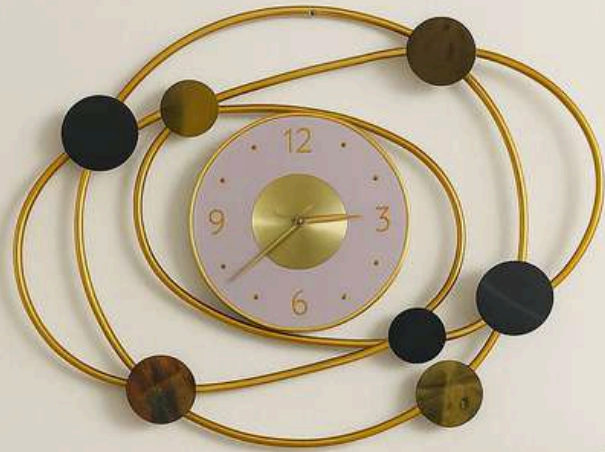

SIZE – 35*2*14(INCH)

PRICE – 6000/- GST EXTRA

DREAM AURA DECOR
D.A.D.

INDIA'S LARGEST MANUFACTURING UNIT OF WALL TIME

NAME- AVICLO TIME

CODE – ST122

SIZE – 26.3*2*19.6 (INCH)

PRICE – 5000/- GST EXTRA