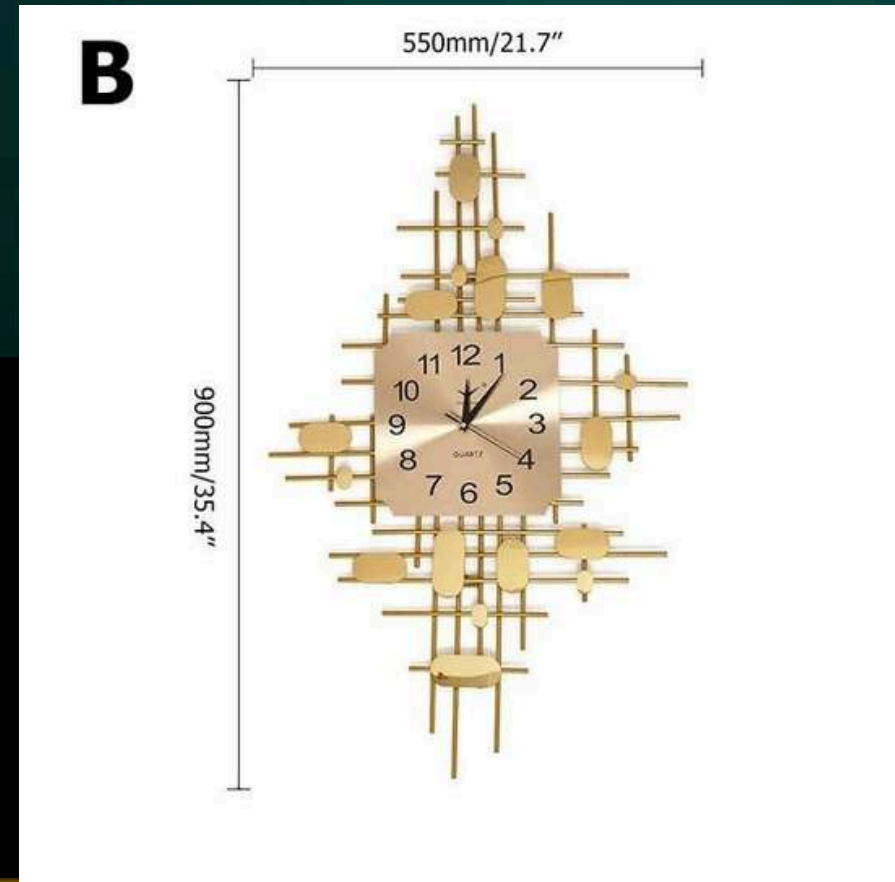

INDIA'S LARGEST MANUFACTURING UNIT OF WALL TIME

NAME – GLACIERS VER. TIME

CODE – ST073

SIZE – 35.4*2*21.7 (INCH)

PRICE – 7500/- GST EXTRA

INDIA'S LARGEST MANUFACTURING UNIT OF WALL TIME

NAME - SPARKLE TIME

CODE – ST075