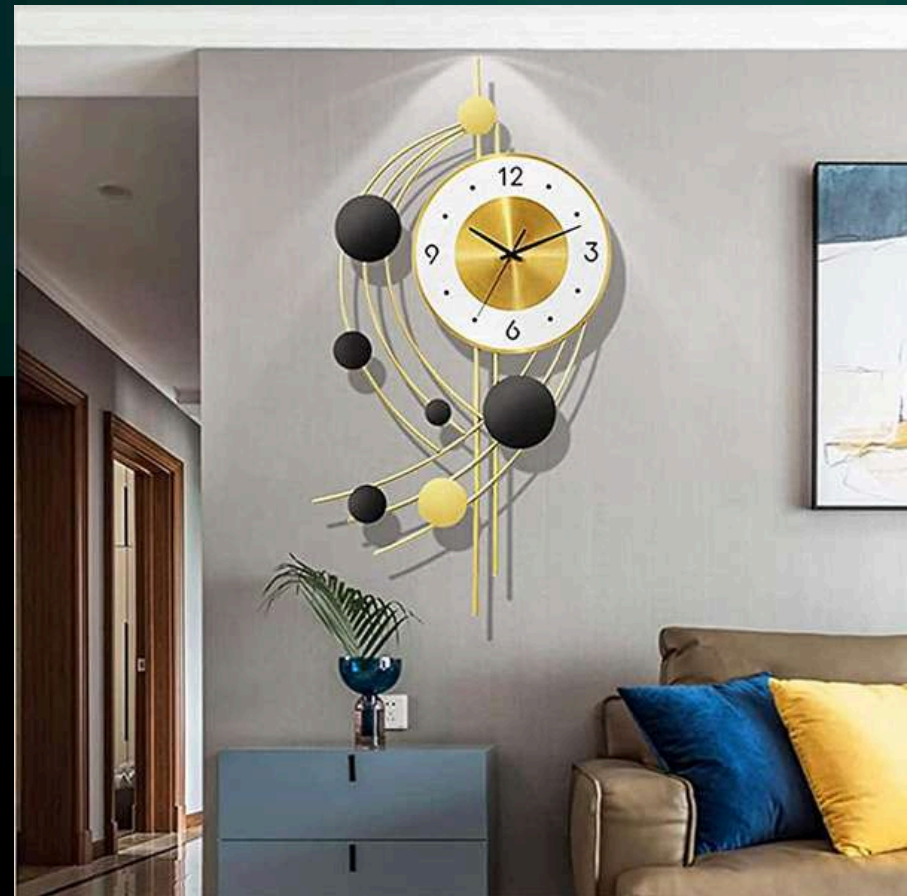

INDIA'S LARGEST MANUFACTURING UNIT OF WALL TIME

NAME- WIVETY TIME

CODE – ST137

SIZE – 27*2*23(INCH)

PRICE – 7000/- GST EXTRA

DREAM AURA DECOR
D.A.D.

INDIA'S LARGEST MANUFACTURING UNIT OF WALL TIME

NAME- VRAVMO TIME