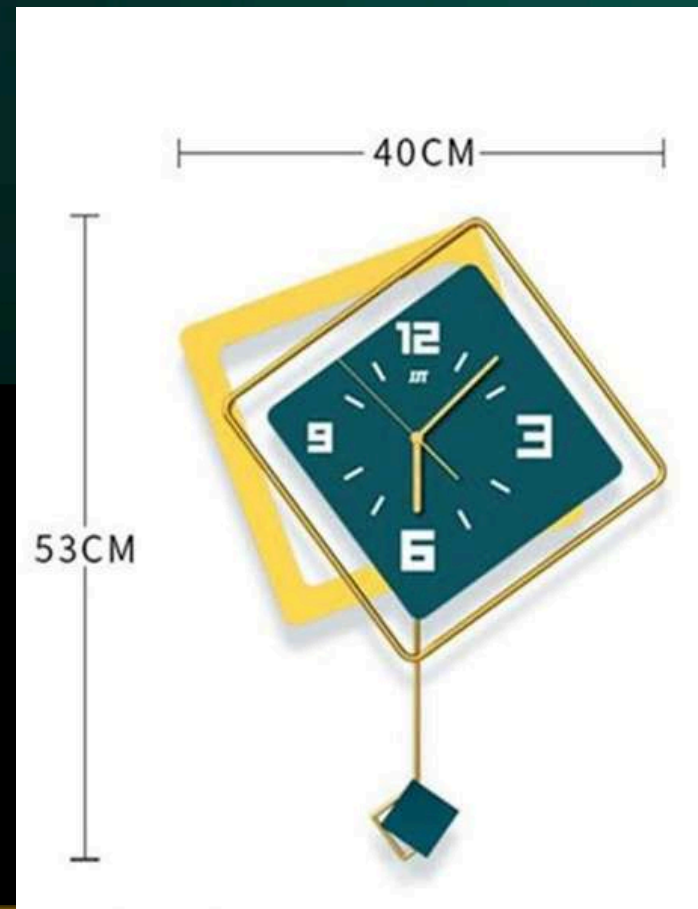

SIZE – 43.3*3*24.8 (INCH)

PRICE – 8000/- GST EXTRA

INDIA'S LARGEST MANUFACTURING UNIT OF WALL TIME

NAME – BROOME TIME

CODE – ST053

SIZE – 29.5*2*14.9 (INCH)

PRICE – 6500 /- GST EXTRA

INDIA'S LARGEST MANUFACTURING UNIT OF WALL TIME

NAME - DÉJÀ VU TIME

CODE - ST055

SIZE - 20.8*2*15.7 (INCH)

PRICE - 6500/- GST EXTRA

INDIA'S LARGEST MANUFACTURING UNIT OF WALL TIME

NAME - ARTESANIA TIME

CODE - ST056

SIZE - 22.4*2*20.4 (INCH)