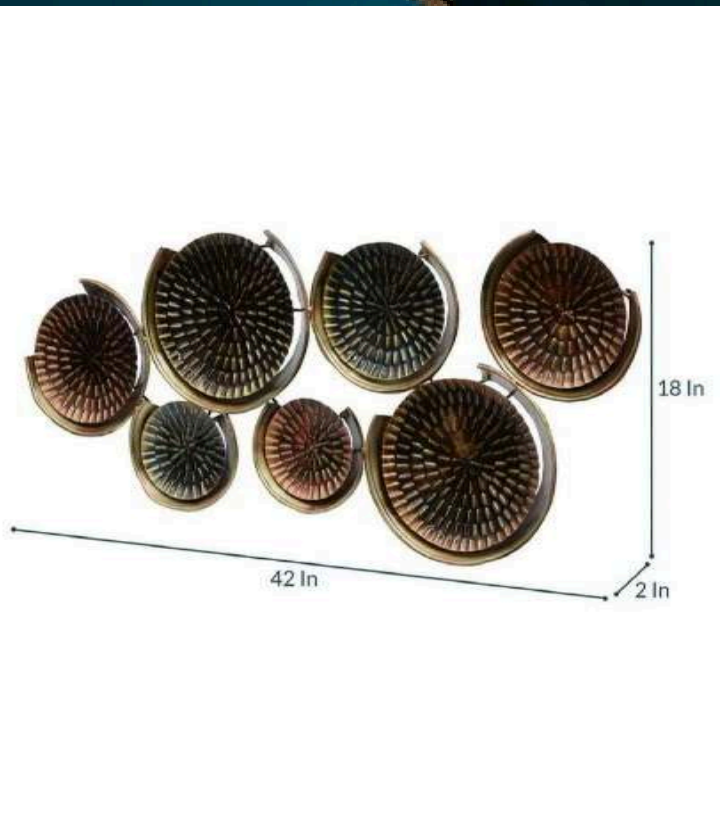

CYCLE BASKET SMALL

CODE - W016

SIZE(INCH) –L*W*H

15*5.5*21

MATERIAL : IRON

PRICE: 2500 /- GST EXTRA

INDIA'S LARGEST MANUFACTURING UNIT OF WALL ART

HALF MOON DECOR

CODE W020

SIZE (INCH) 45*4*16

PRICE 6000/- GST EXTRA

INDIA'S LARGEST MANUFACTURING UNIT OF WALL ART

**HALF MOON (B)
DECOR GOLDEN**

CODE W020 (B)

SIZE (INCH) 45*4*16

PRICE 6000/- GST EXTRA