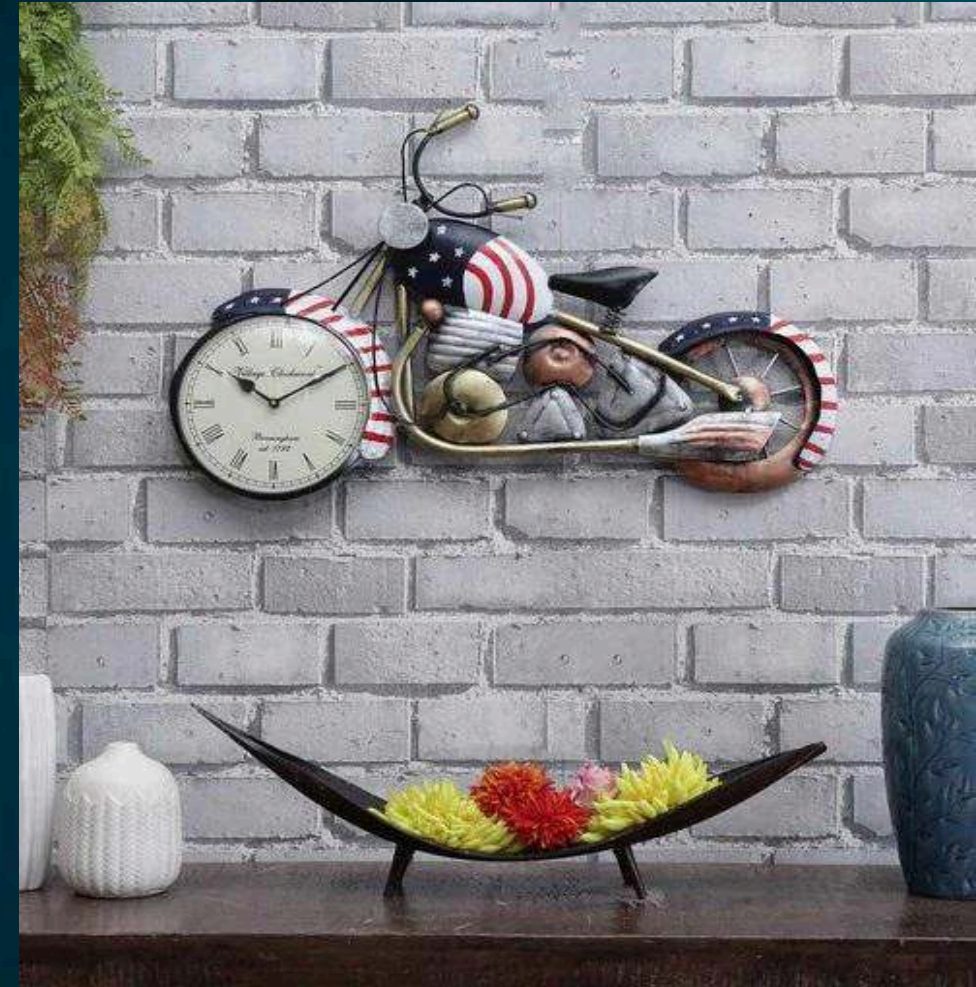

BIKE TIMEUS8"

CODE - W174(E)

SIZE (INCH) 29*02*18

PRICE 3500/-GST EXTRA

INDIA'S LARGEST MANUFACTURING UNIT OF WALL ART

7HORSE CUTTING

CODE W176 (A)

SIZE (INCH) 55*2*20