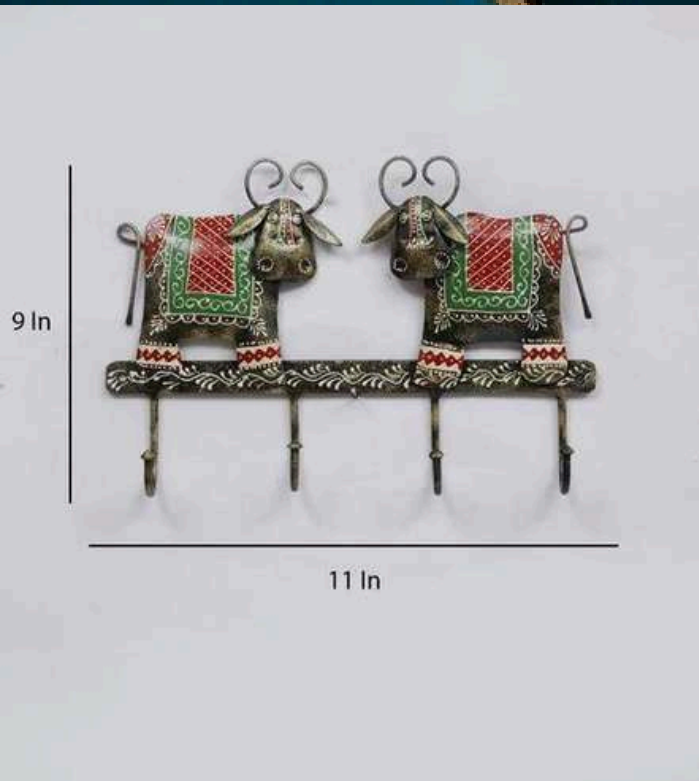

COW HOOK

CODE - W008

SIZE – 09*04*11

PRICE-800 GST EXTRA

INDIA'S LARGEST MANUFACTURING UNIT OF WALL ART