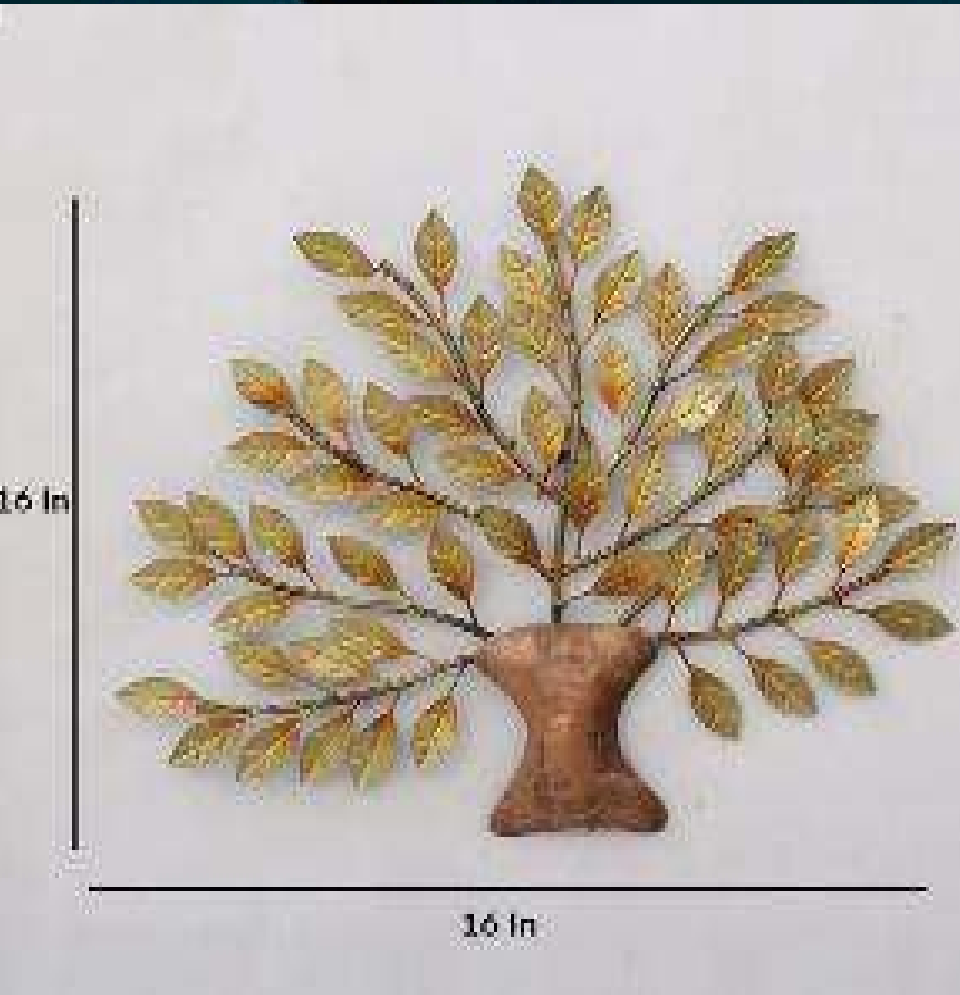

SMALL LEAF TREE

CODE - W182

SIZE- (INCH) 16*1*16

PRICE -1600/-GST EXTRA