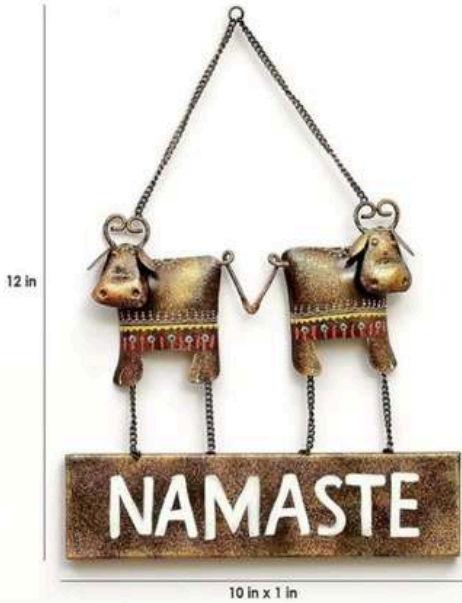

MINIHEM LEAF S2

CODE W015

BIGSIZE (LXBXH) 23*1*4.5

SMALL SIZE (LXBXH) 19*1*3.5

PRICE - 1420 GST EXTRA

INDIA'S LARGEST MANUFACTURING UNIT OF WALL ART

COW HOOK

CODE - W008

SIZE – 09*04*11

PRICE-800 GST EXTRA

INDIA'S LARGEST MANUFACTURING UNIT OF WALL ART

COW WEL COME

CODE W009

SIZE 14*1*10

PRICE -1100GSTEXTRA

INDIA'S LARGEST MANUFACTURING UNIT OF WALL ART

COW NAMASTE

CODE - W010

SIZE 14*1*10

PRICE -1100 GST EXTRA

INDIA'S LARGEST MANUFACTURING UNIT OF WALL ART

NAME: ELEPHANT NAMSTE

CODE - W011(A)

SIZE(INCH) – L*W*H 13*1*9.5