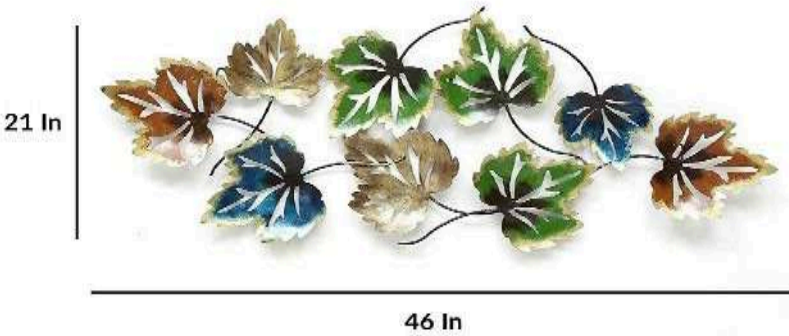

9 MAPPLE LED

CODE- W149

SIZE (INCH)- 42*3*26

PRICE 4000/- GST EXTRA

INDIA'S LARGEST MANUFACTURING UNIT OF WALL ART