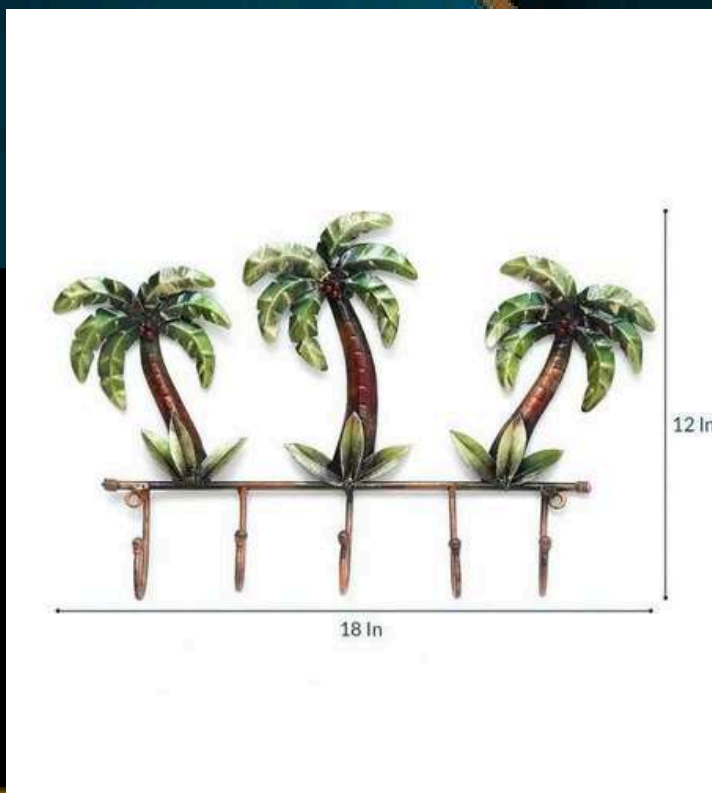

MATERIAL:IRON

PRICE:1250/-GST EXTRA

INDIA'S LARGEST MANUFACTURING UNIT OF WALL ART

COCO TREE HOOK

CODE – W088

SIZE(INCH) –18*03*12L*W*H

MATERIAL:IRON

PRICE:1400/-GST EXTRA