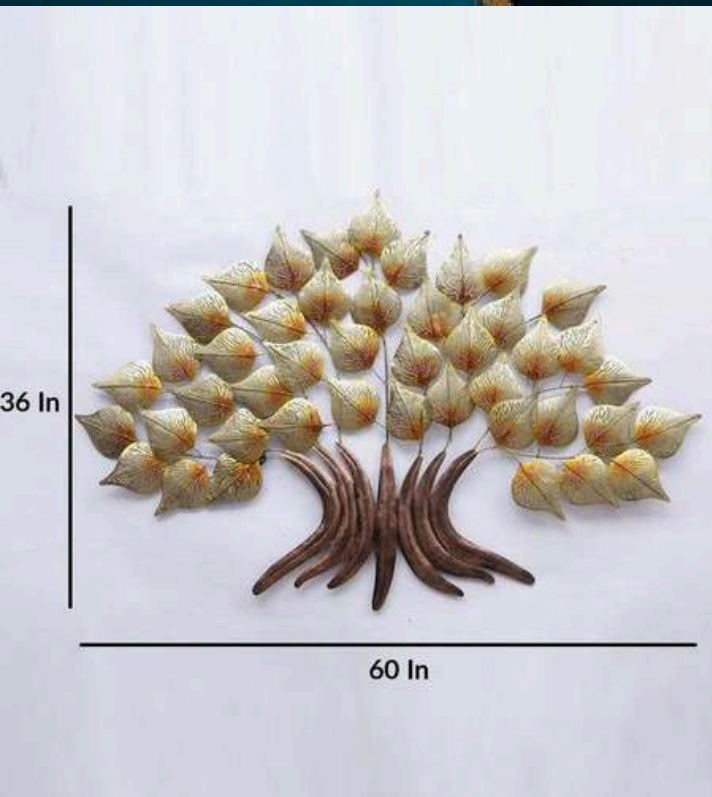

5*3 LED TREE

CODE W025

SIZE(INCH) 60*2*36

PRICE – 10500/- GST EXTRA

INDIA'S LARGEST MANUFACTURING UNIT OF WALL ART