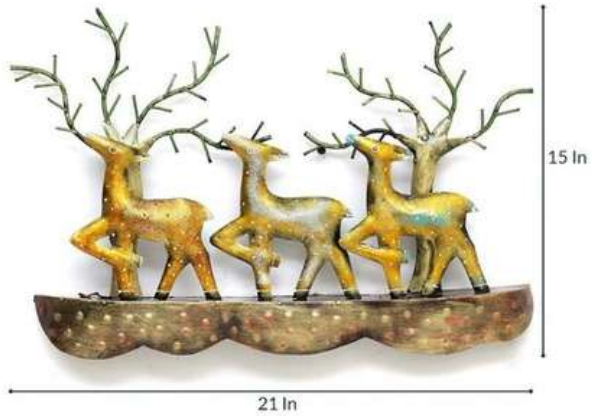

CODE – W091 (A)

SIZE(INC) –L*W*H 12*02*05

MATERIAL: IRON

PRICE: 1250/-GST EXTRA

SAHNAI HOOK SILVAR

CODE – W091 (B)

SIZE(INC) –L*W*H
12*02*05

MATERIAL: IRON

PRICE: 1250/-GST EXTRA

3 DEER ON ROCK

CODE W104

SIZE (INCH) 21*2*15

PRICE 3000/- GST EXTRA

INDIA'S LARGEST MANUFACTURING UNIT OF WALL ART

B TON DAISY

CODE W109