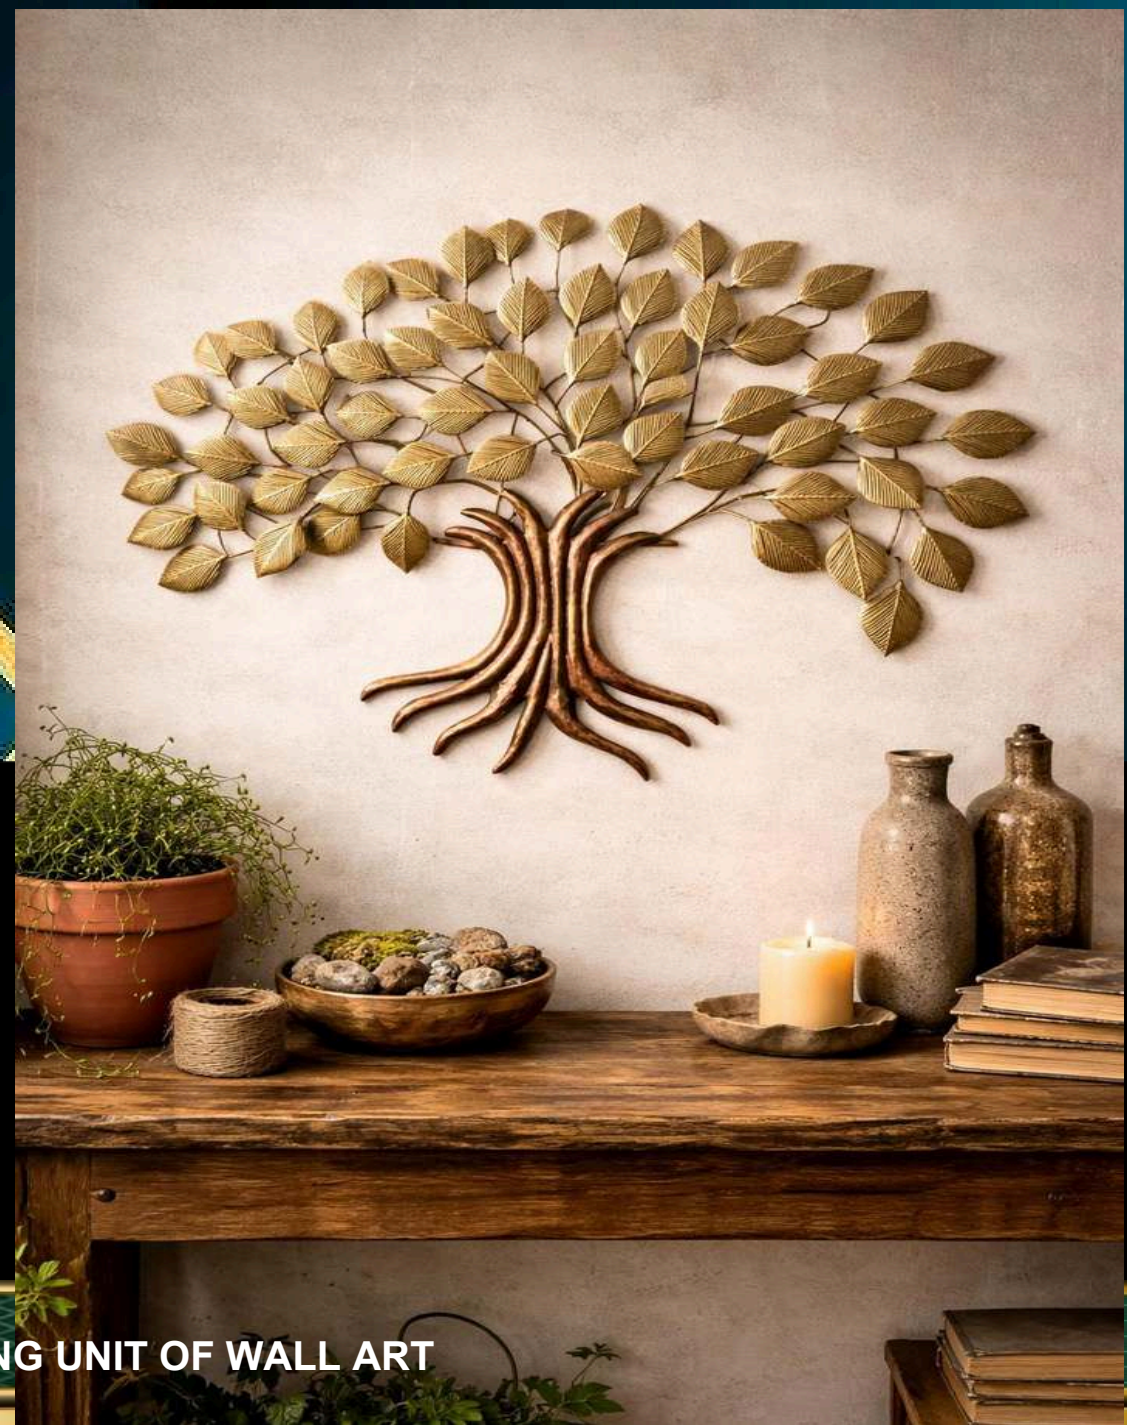

PIPLE GOLDEN TREE

CODE- W038(B)

SIZE(INCH) - 58*4*41

PRICE- 9000/- GST EXTRA

DREAM AURA DECOR
D A D

INDIA'S LARGEST MANUFACTURING UNIT OF WALL ART