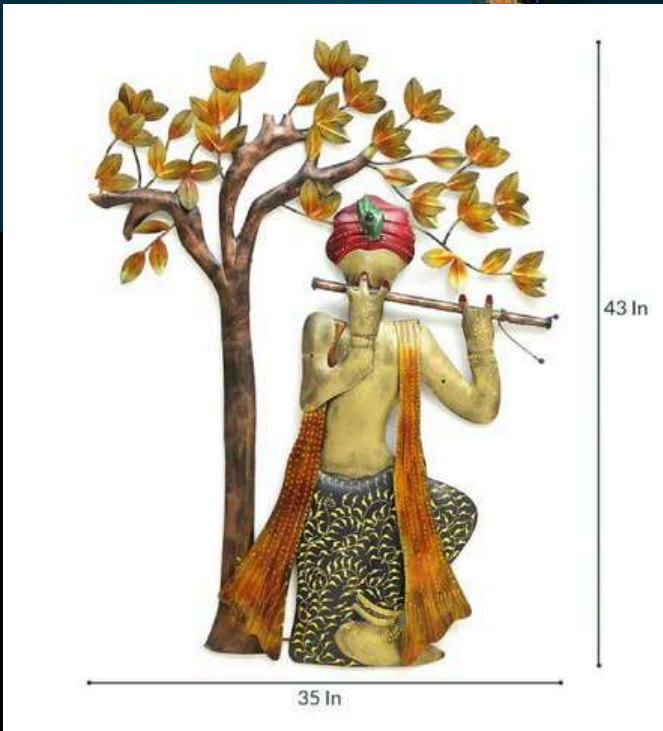

INDIA'S LARGEST MANUFACTURING UNIT OF WALL ART