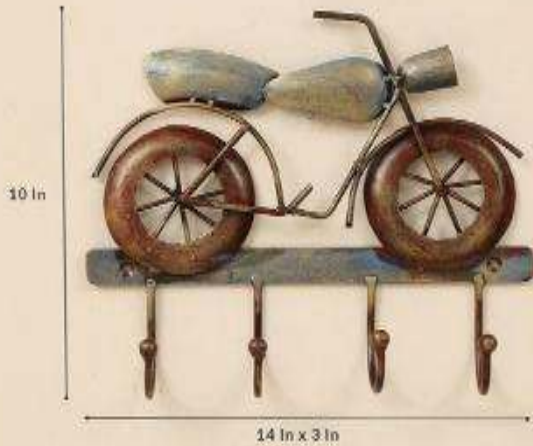

BIKE HOOK

CODE -W084

SIZE(INCH)- 14*3*10

PRICE-1100/- GST EXTRA

INDIA'S LARGEST MANUFACTURING UNIT OF WALL ART