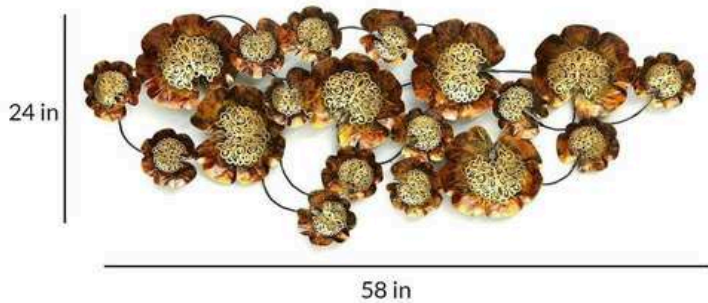

JALI SIDE DÉCOR

CODE - W063(A)

SIZE (INCH) 58*3*24

PRICE 9000/-GST EXTRA

INDIA'S LARGEST MANUFACTURING UNIT OF WALL ART