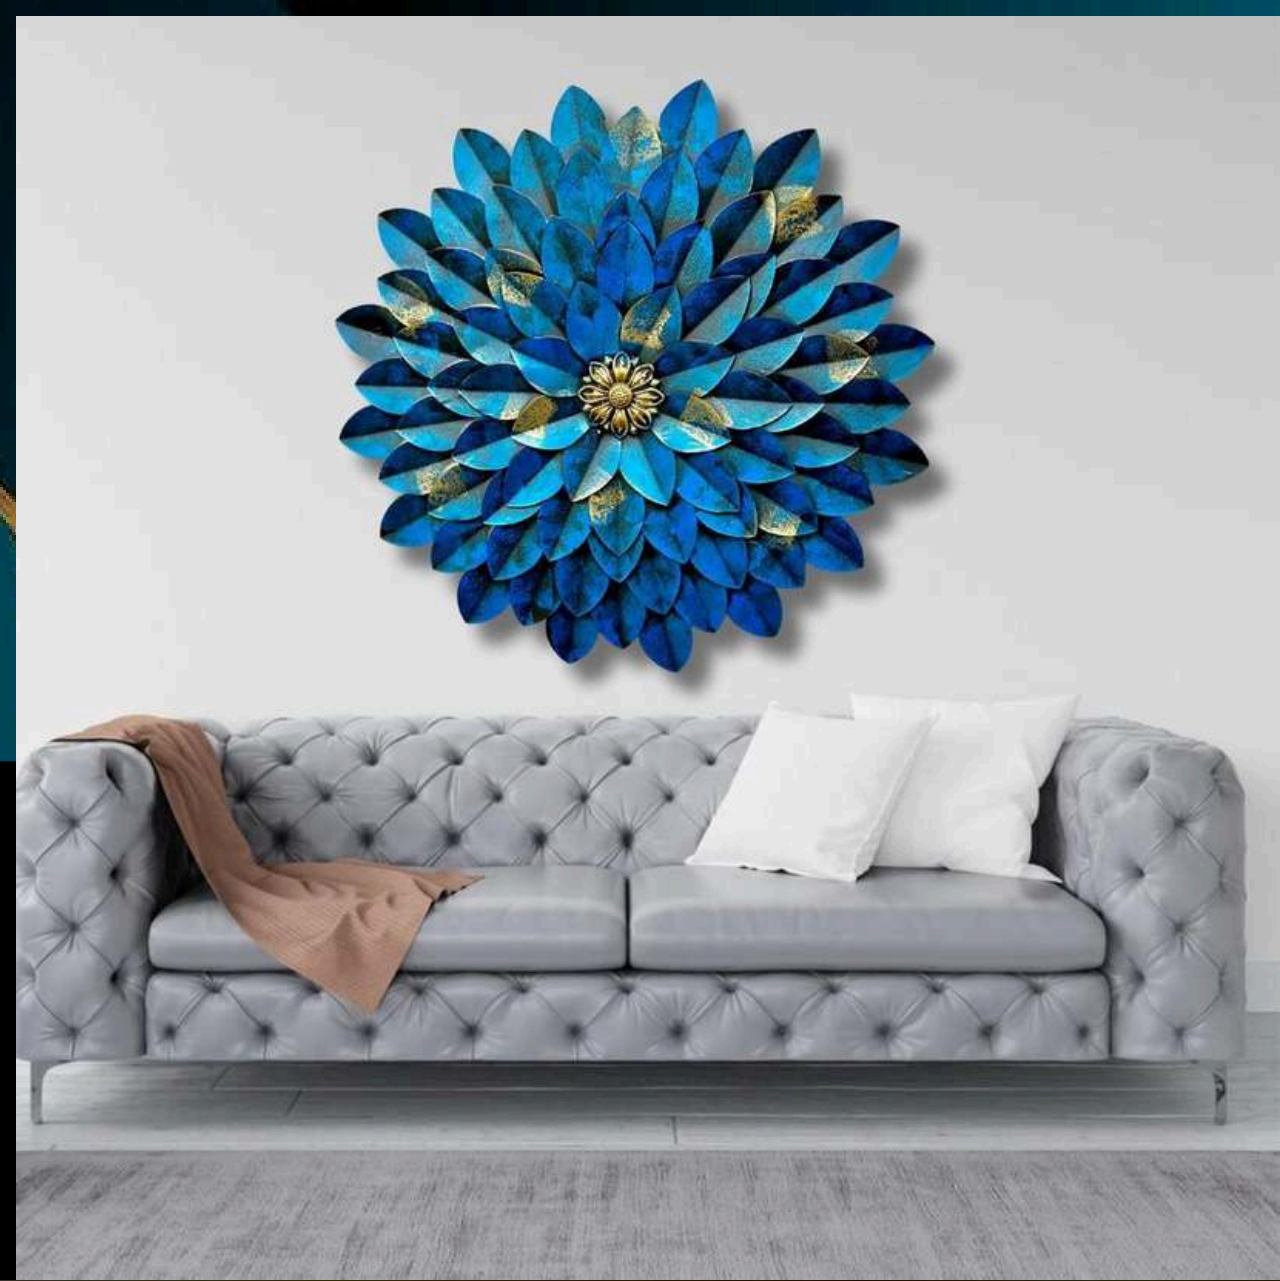

B. TON BLUE (B)

CODE – W111 (B)

SIZE(INC) – 25.5*3*25.5 L*W*H

MATERIAL: IRON

PRICE: 4375/-GST EXTRA

INDIA'S LARGEST MANUFACTURING UNIT OF WALL ART