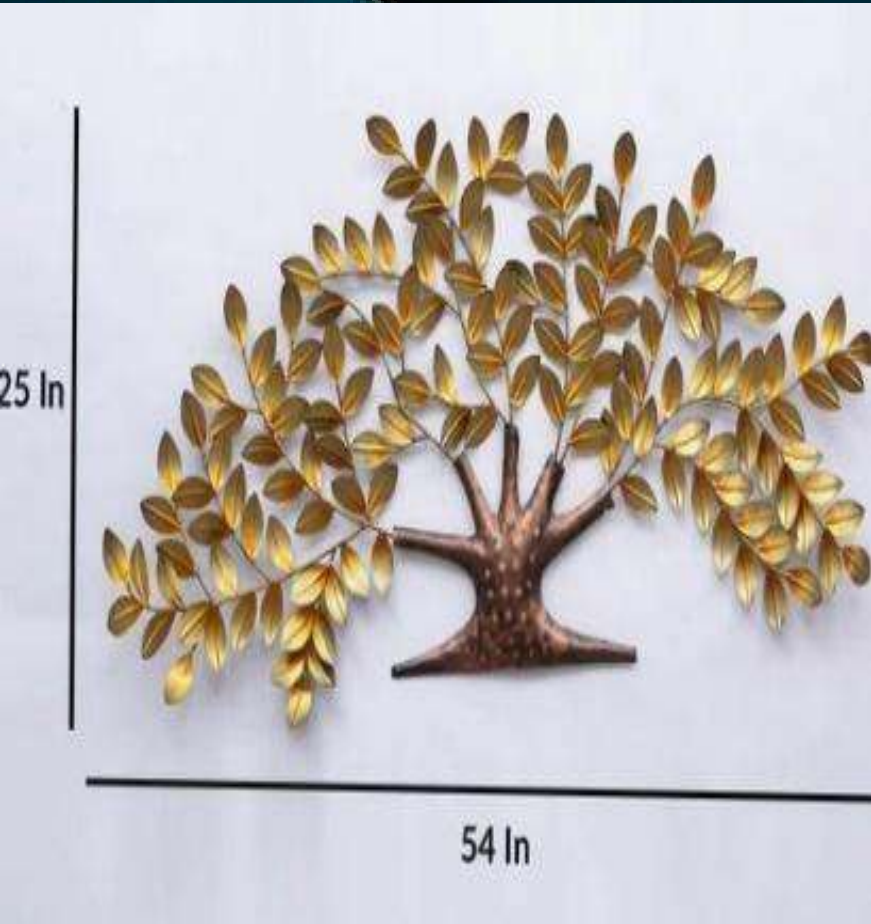

NANO TREE GOLDEN

CODE W002(b)

SIZE(INCH) 51*2*26

PRICE - 6300/- GST EXTRA

INDIA'S LARGEST MANUFACTURING UNIT OF WALL ART