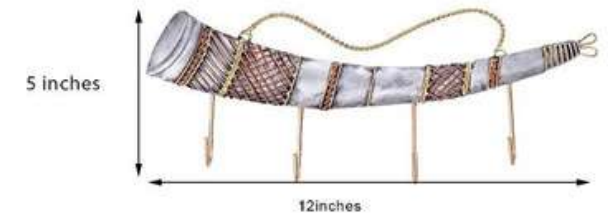

SAHNAI HOOK COPPER

CODE – W091 (A)

SIZE(INC) –L*W*H 12*02*05

MATERIAL: IRON

PRICE: 1250/-GST EXTRA

SAHNAI HOOK SILVAR

CODE – W091 (B)

SIZE(INC) –L*W*H
12*02*05

MATERIAL: IRON

PRICE: 1250/-GST EXTRA