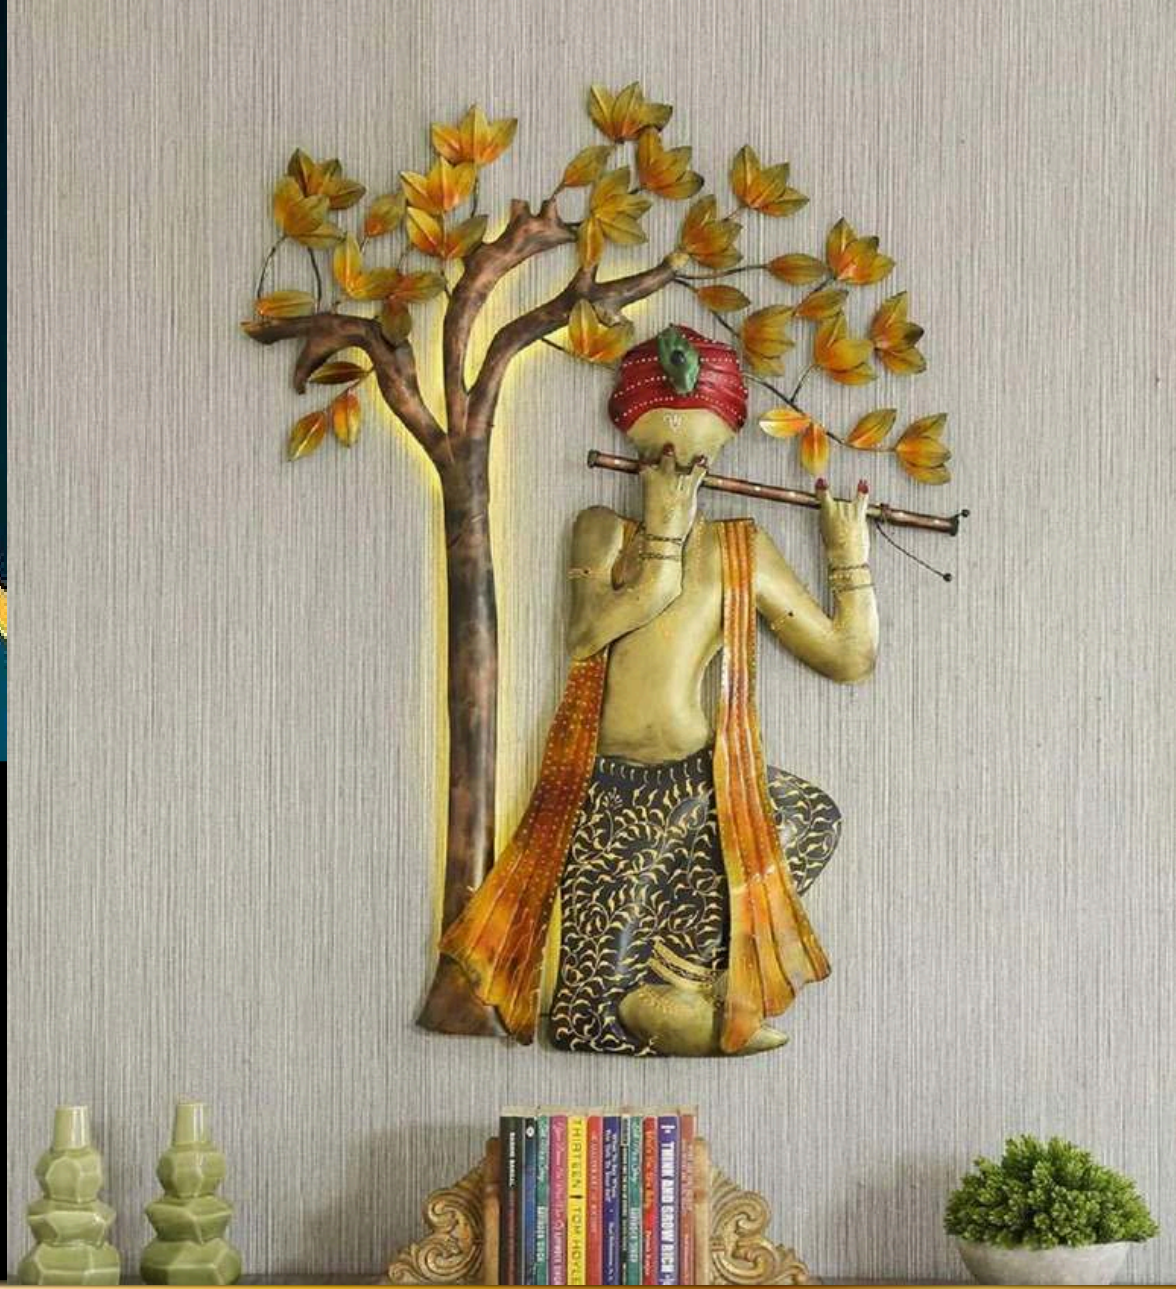

INDIA'S LARGEST MANUFACTURING UNIT OF WALL ART