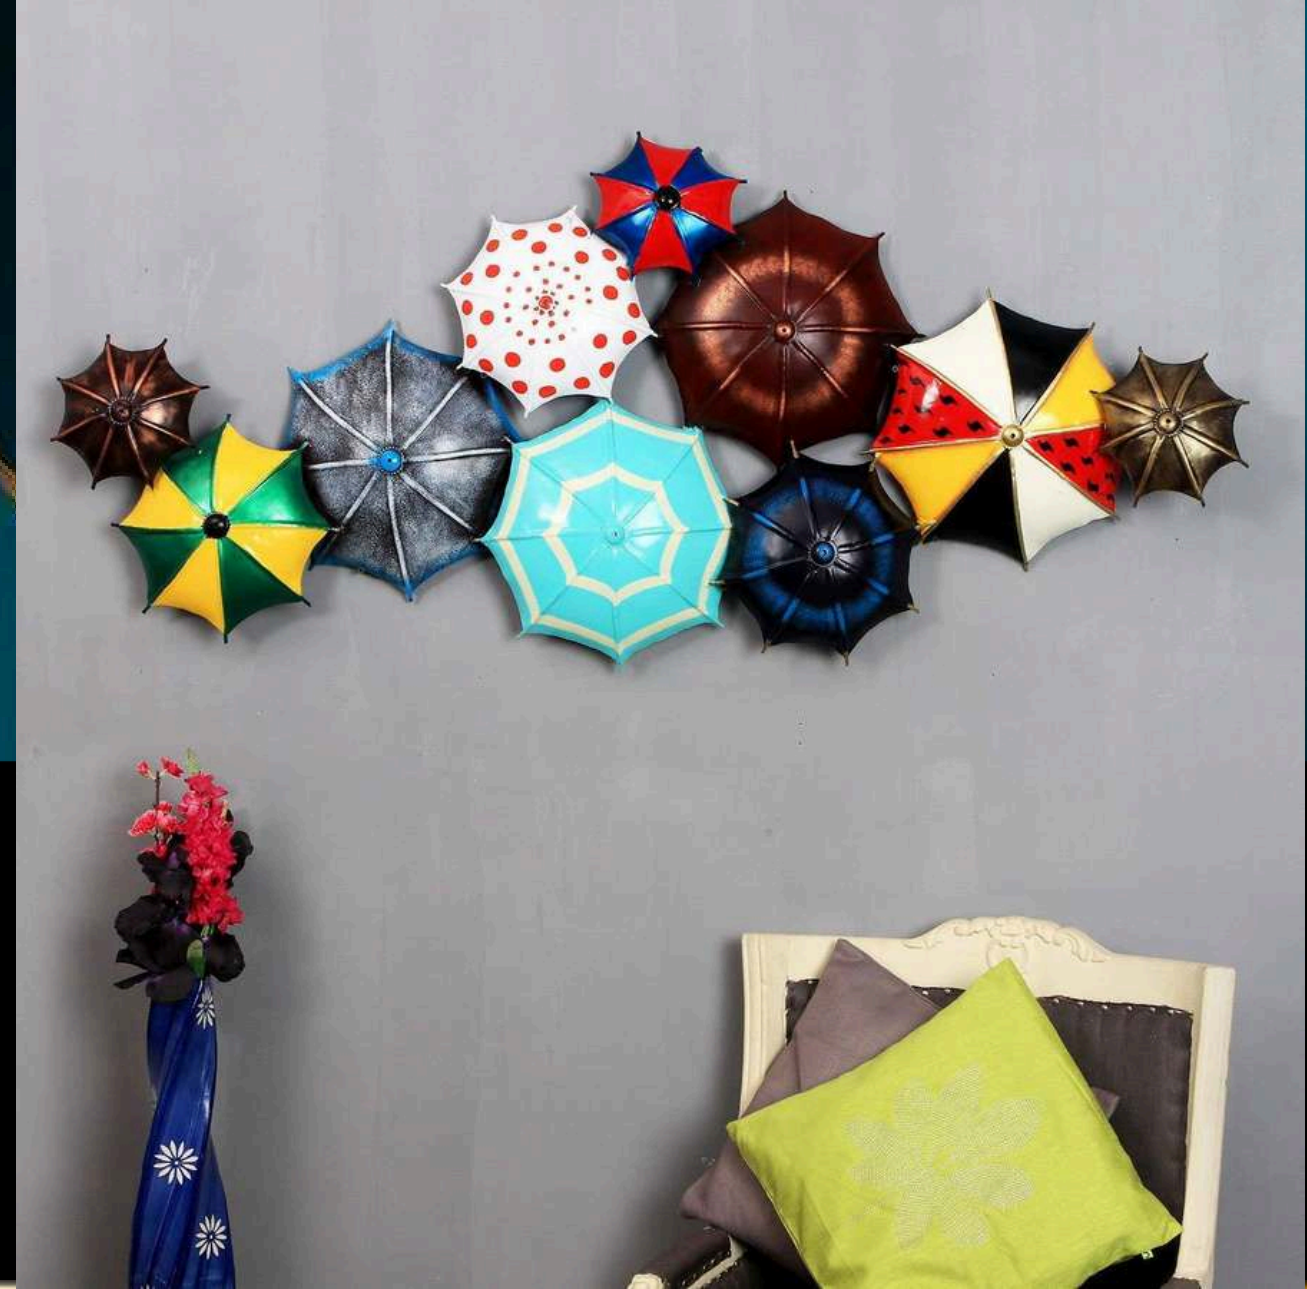

UMBRELLA DÉCOR

CODE W014

SIZE (INCH) 61*5*26

PRICE - 7500/-GST EXTRA

INDIA'S LARGEST MANUFACTURING UNIT OF WALL ART