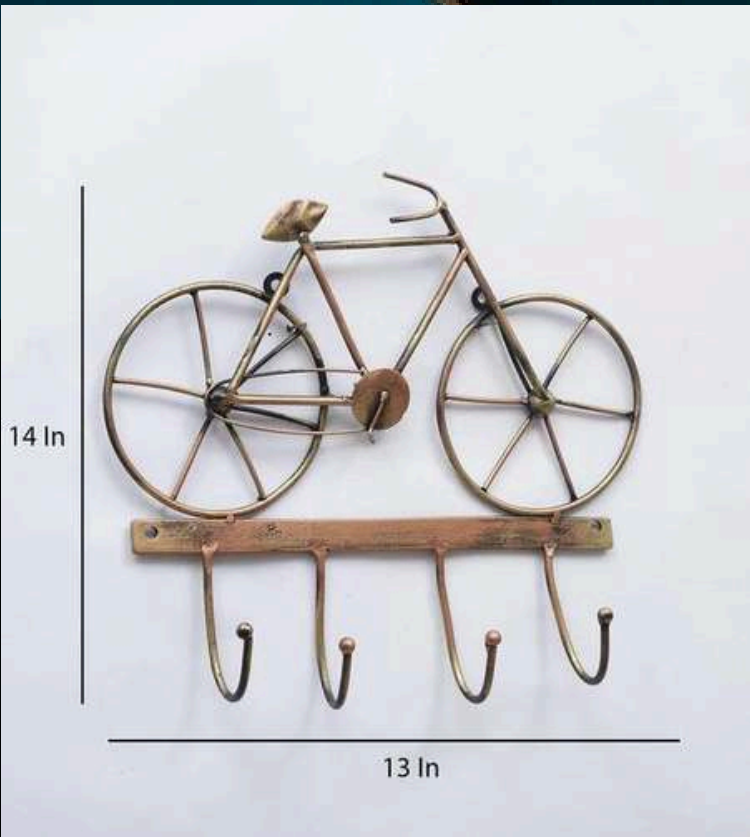

CYCLE HOOK DÉCOR

CODE W118

SIZE (INCH) – 13.5*3.12.5

PRICE- 1150/- GST EXTRA

INDIA'S LARGEST MANUFACTURING UNIT OF WALL ART