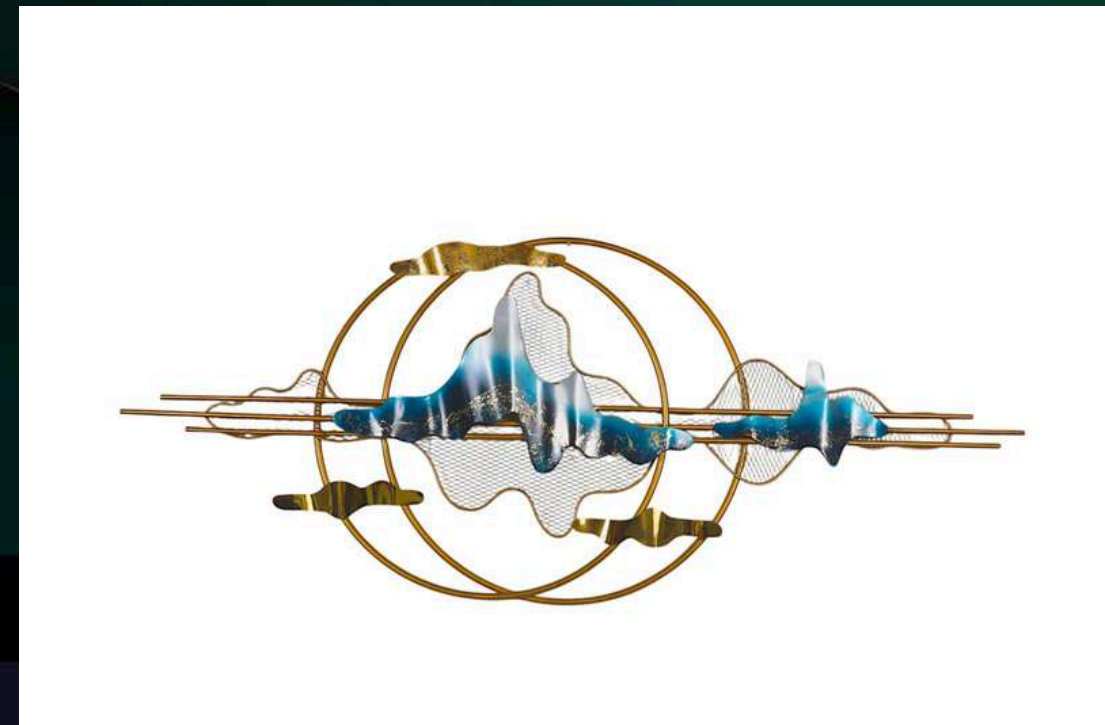

NAME: PUEBLO DECOR

CODE - SP068

SIZE(INCH) -60*1*26L*W*H

MATERIAL : IRON

MRP- 11000/-GST EXTRA

DREAM AURA DECOR
D A D

NAME: BLISSFUL 2 DEER DECOR

CODE - SP070