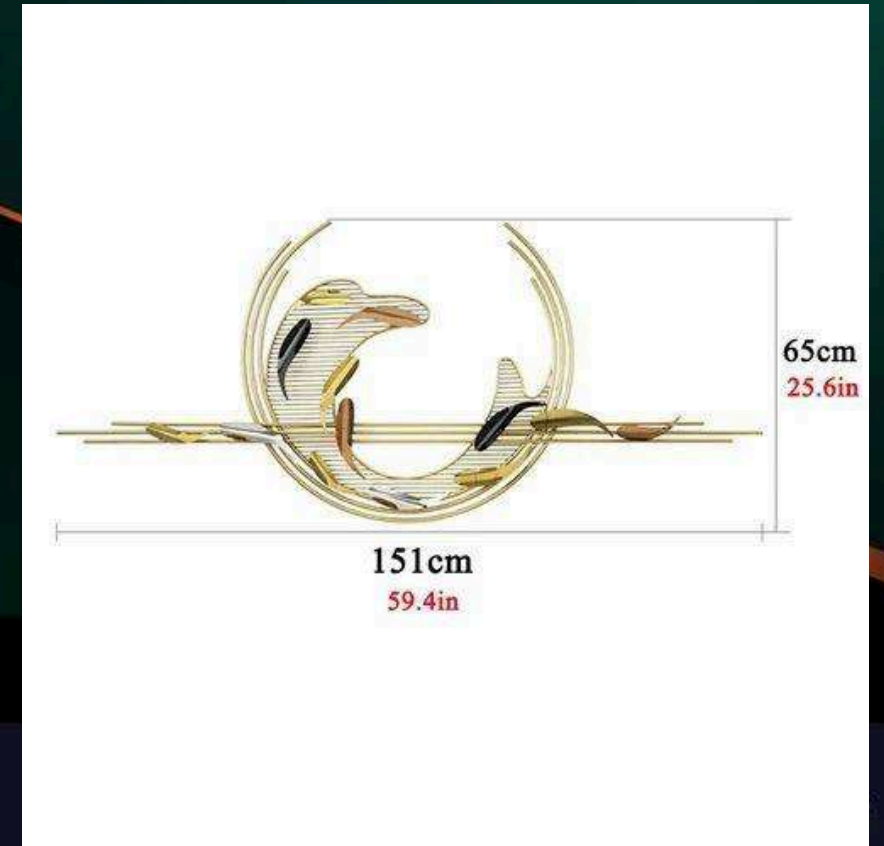

DREAM AURA DECOR
D A D

NAME: V GOLD RING DECOR

CODE - SP006

SIZE(INCH) – 59*1*30 L*W*H

MATERIAL : IRON AND SS

MRP- 12000/-GST EXTRA

DREAM AURA DECOR
D A D

NAME: V GOLD MARBLE DECOR

CODE - SP006(C)

SIZE(INCH) – 59*1*30 L*W*H

MATERIAL : IRON AND SS

MRP- 13000/-GST EXTRA

DREAM AURA DECOR
D A D

®

NAME: V GOLD DECOR

CODE - SP007

MRP- 13000/-GST EXTRA

DREAM AURA DECOR
D A D

NAME: FISH SWIM CIRCLE DECOR

CODE - SP009(A)

SIZE(INCH) –58.3*3*26.4L*W*H

MATERIAL : IRON

MRP- 12000/-GST EXTRA

NAME: FISH SWIM CIRCLE DECOR

CODE - SP009(B)

SIZE(INCH) – 59*03*25L*W*H

MATERIAL : IRON

MRP- 12000/-GST EXTRA

NAME: ACHMA DECOR

CODE - SP010

SIZE(INCH) – 59*05*22L*W*H

MATERIAL : IRON