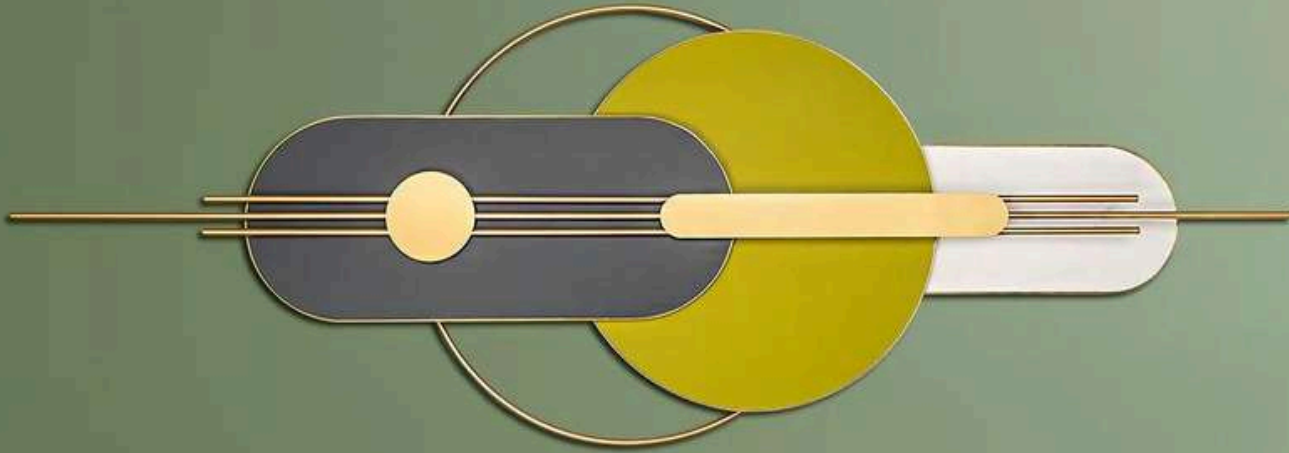

NAME: CANNOLI DECOR

CODE - SP036

SIZE(INCH) – 72*3*26.5L*W*H

MATERIAL : IRON AND SS

MRP- 14000/-GST EXTRA

Z