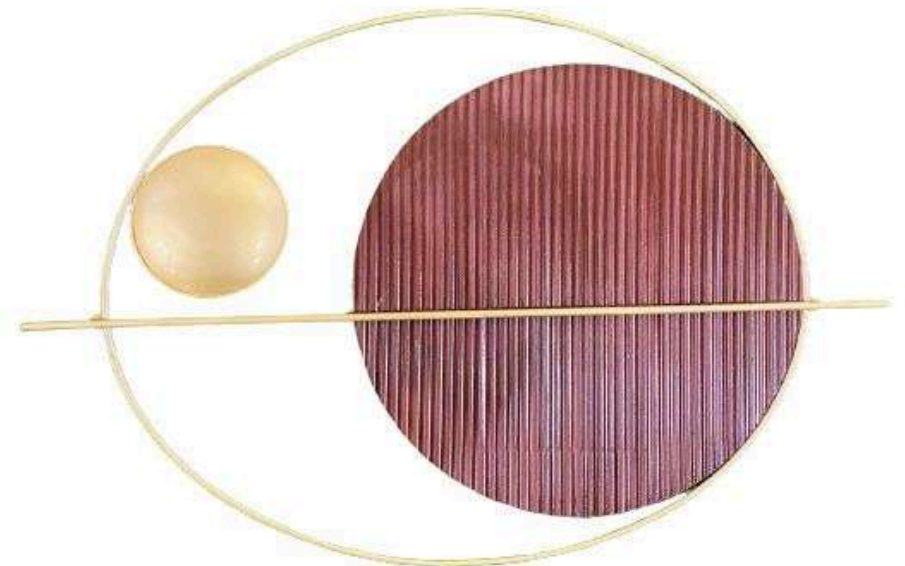

DREAM AURA DECOR
D A D