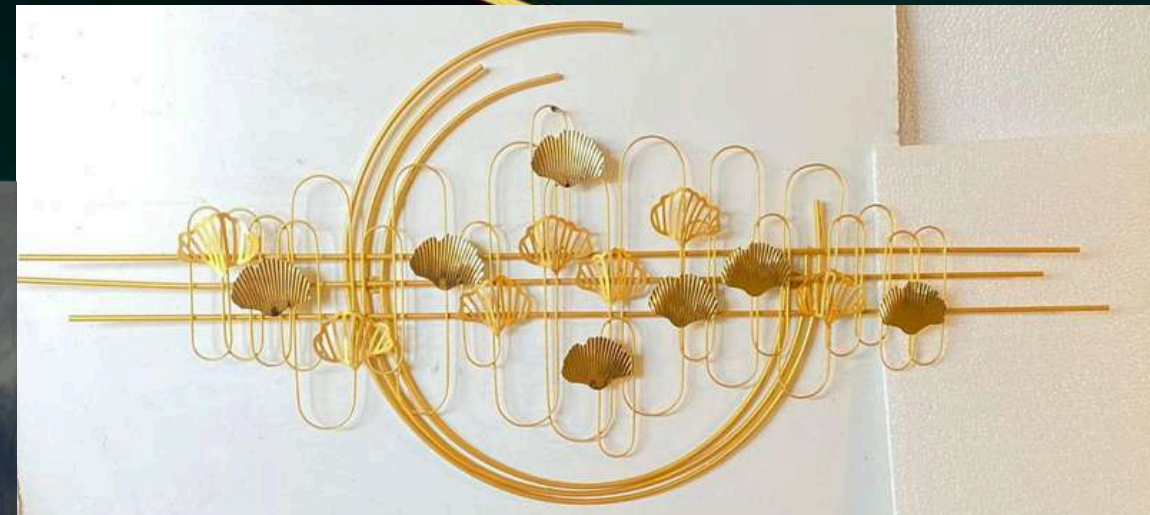

NAME: LORENTINE DECOR

CODE - SP050

SIZE(INCH) – 60*02*27.5L*W*H

MATERIAL : IRON AND MDF

MRP- 12000/-GST EXTRA