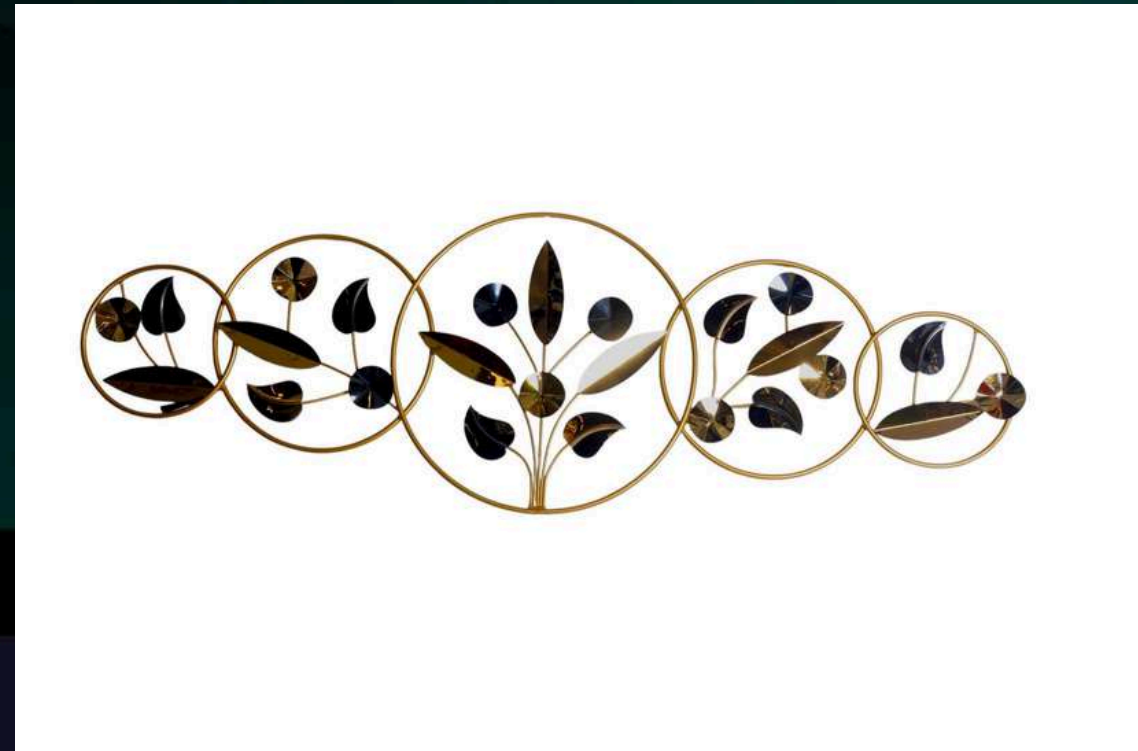

DREAM AURA DECOR
D A D