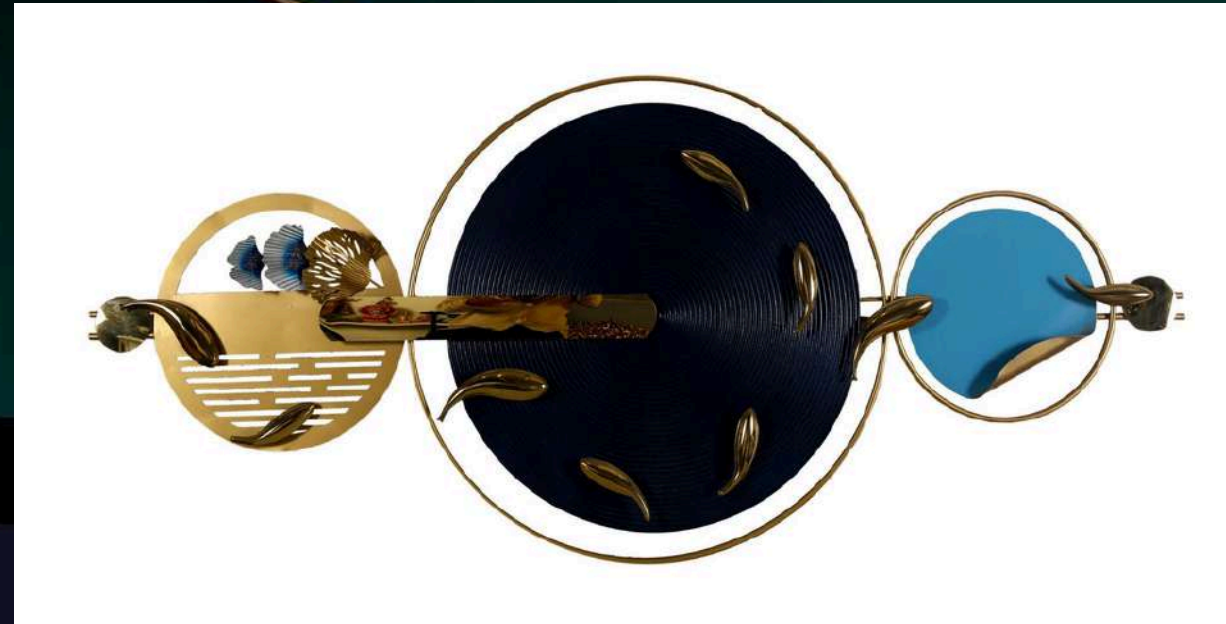

DREAM AURA DECOR
D A D

NAME: FIRO FISH DECOR

CODE - SP105

SIZE(INCH) – 66*3*-27.5L*W*H

MATERIAL : IRON AND MDF

MRP- 13000/-GST EXTRA

Z

DREAM AURA DECOR
D A D