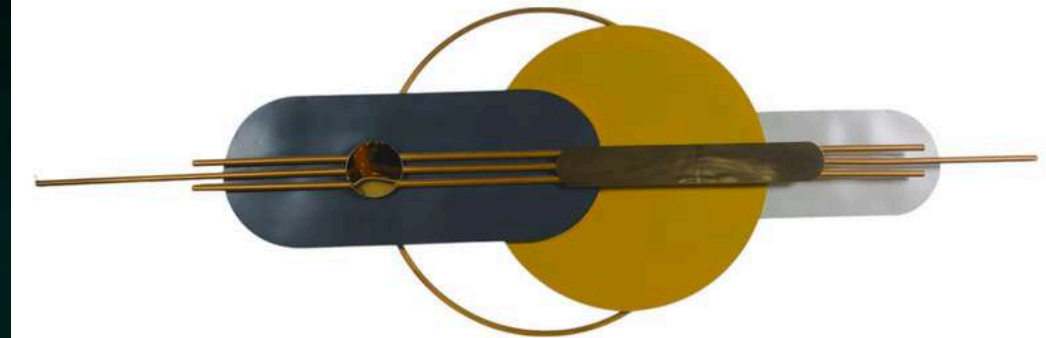

DREAM AURA DECOR
D A D