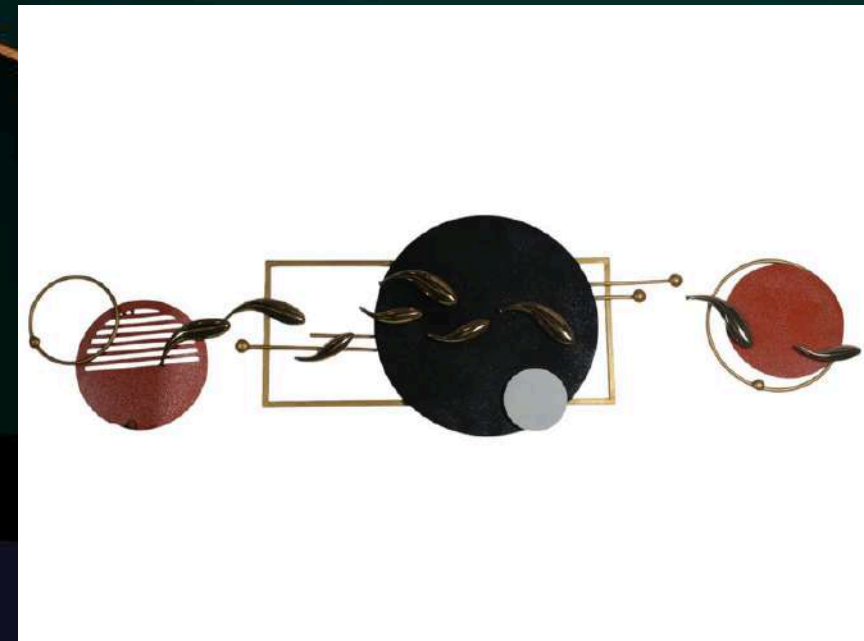

NAME: FLOUNDER DECOR

CODE - SP091

SIZE(INCH) - 63*2*24 L*W*H

MATERIAL : IRON AND MDF

MRP- 15000/-GST EXTRA