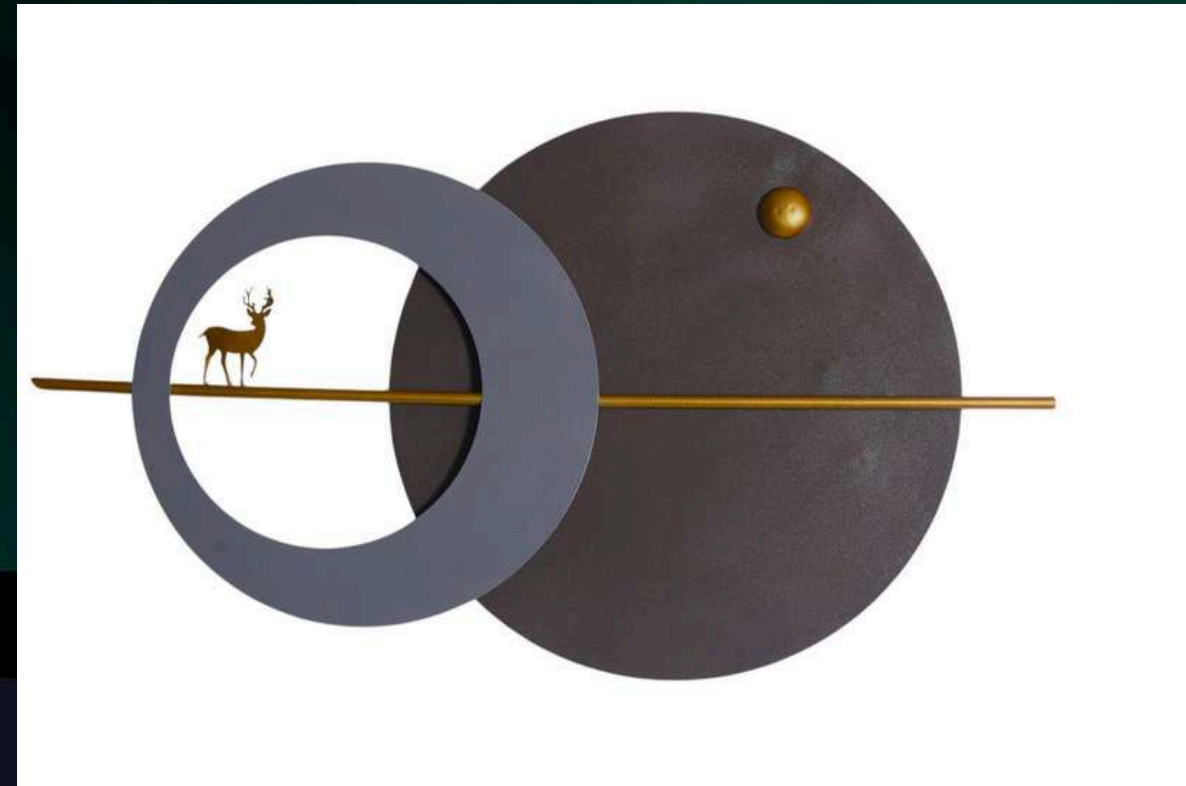

NAME: CENTRE DEER DECOR

CODE - SP100

SIZE(INCH) -39*3*20 L*W*H

MATERIAL : IRON AND MDF

MRP- 12000/-GST EXTRA