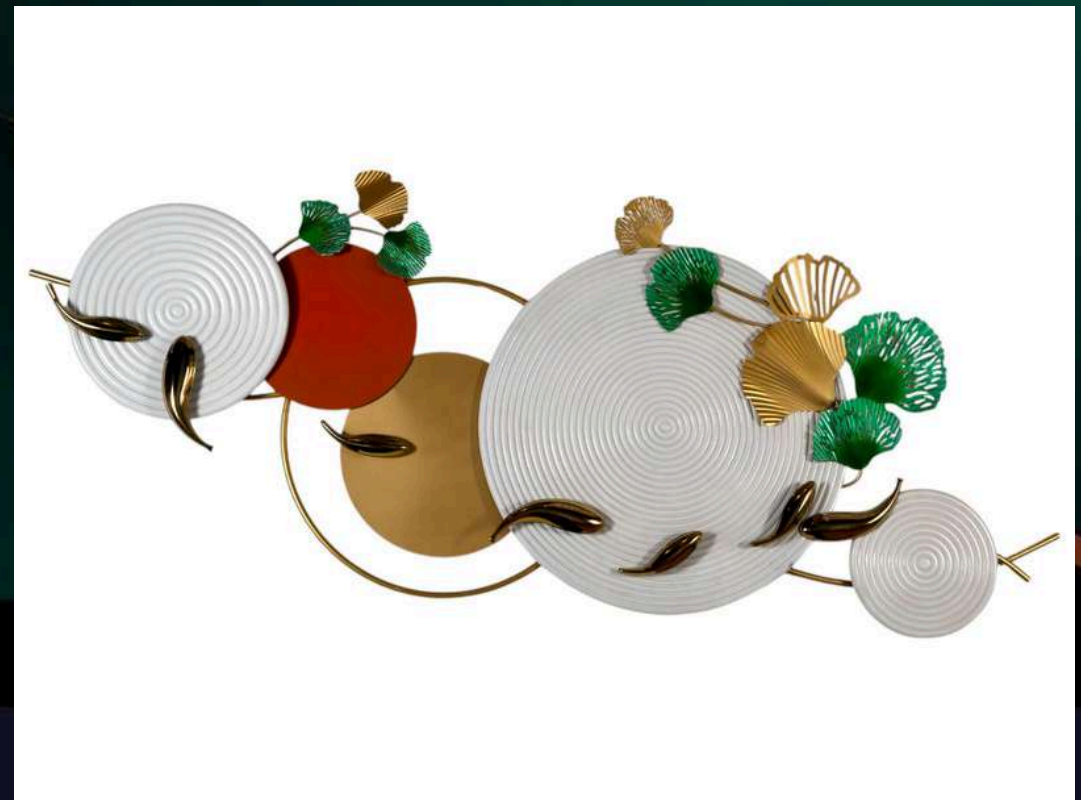

DREAM AURA DECOR
D A D