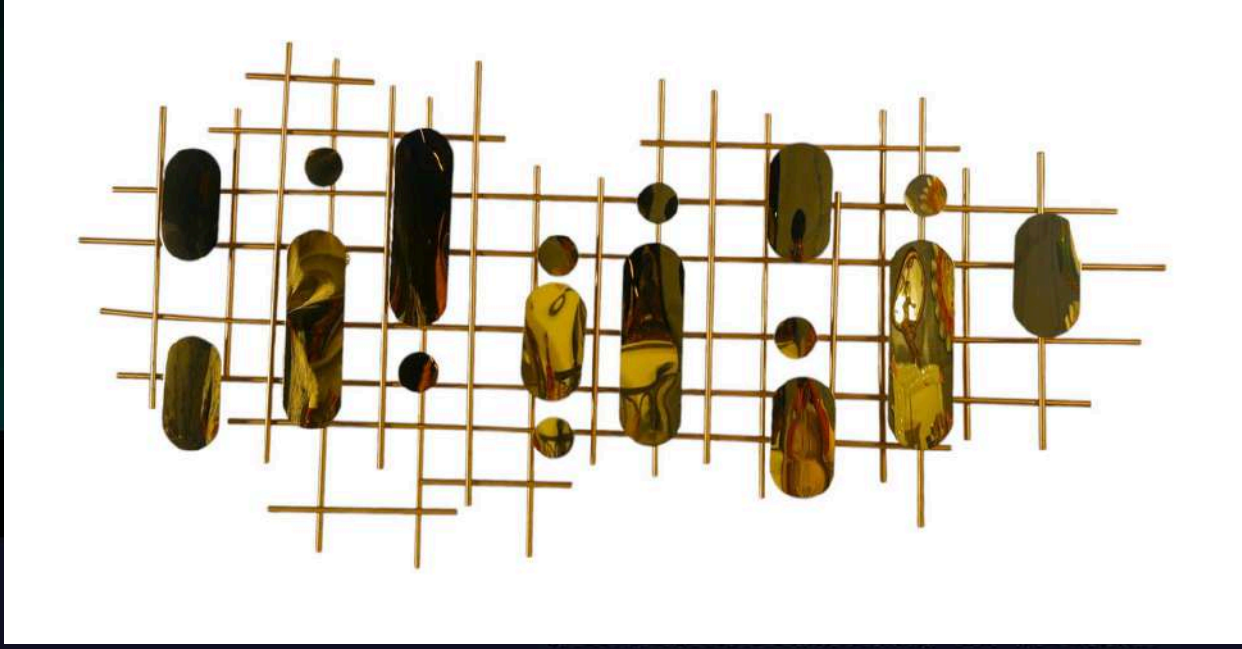

NAME: NUFAMILIES DECOR

CODE - SP117

SIZE(INCH) – 52*3*25 L*W*H

MATERIAL : IRON AND STEEL

MRP- 10000/-GST EXTRA