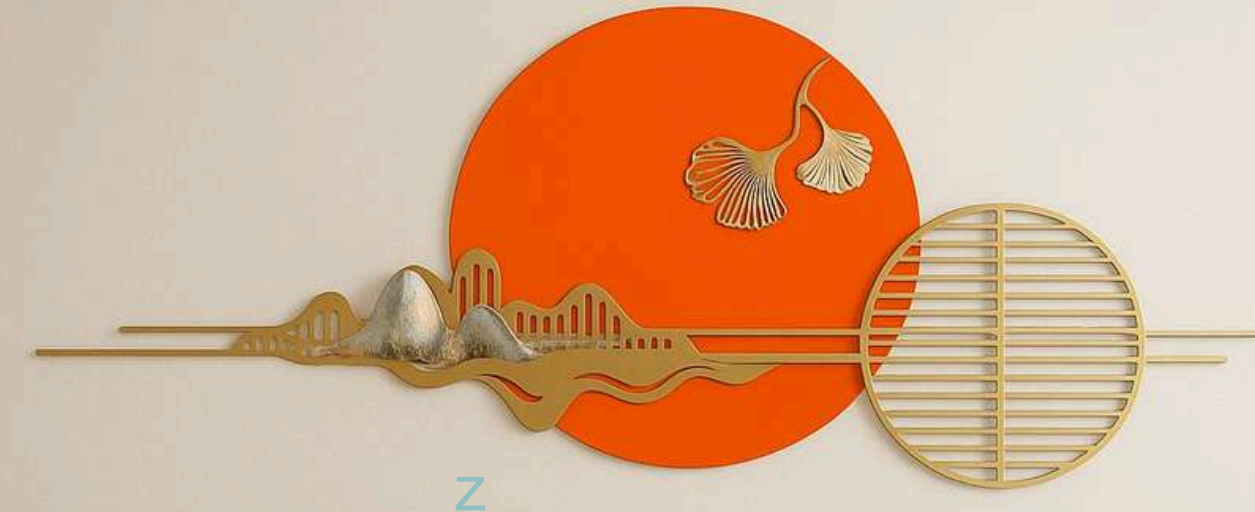

NAME: FILO LEAF DECOR (ORANGE)

CODE - SP083 (B)

SIZE(INCH) – 59*3*22 L*W*H

MATERIAL : IRON AND MDF

MRP- 13000/-GST EXTRA

Z