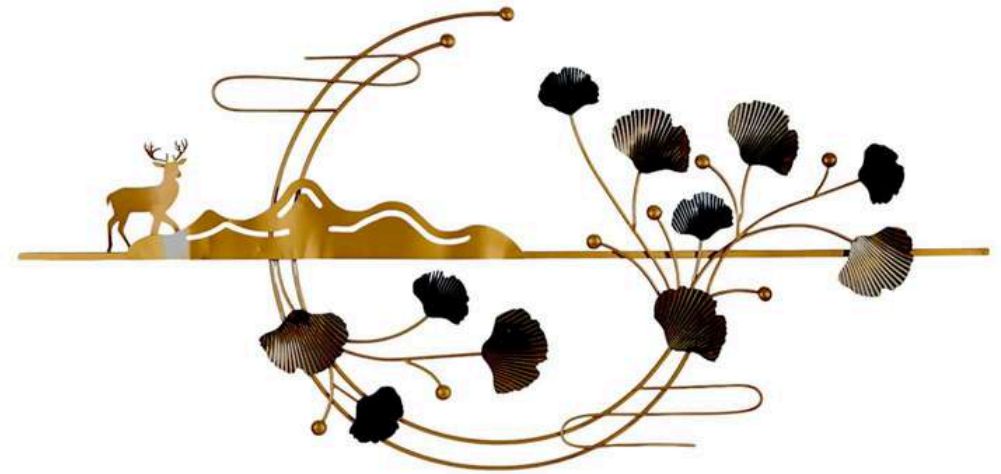

DREAM AURA DECOR
D A D