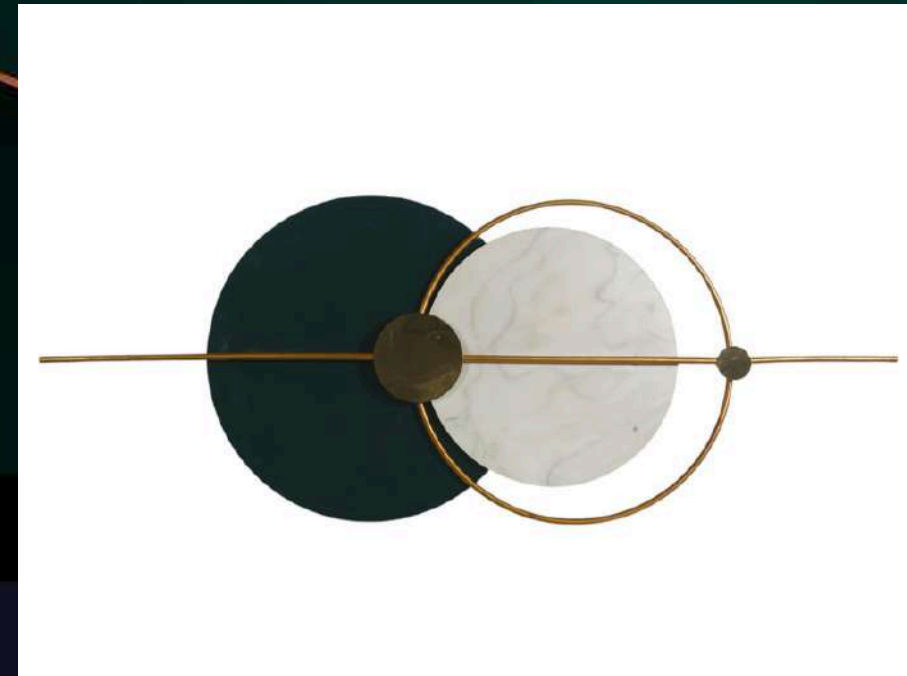

MATERIAL : IRON AND MDF

MRP- 15000/-GST EXTRA

DREAM AURA DECOR
D A D

NAME: IMPALA DECOR

CODE - SP092

SIZE(INCH) -63*5*25 L*W*H

MATERIAL : IRON AND MDF

MRP- 12000/-GST EXTRA