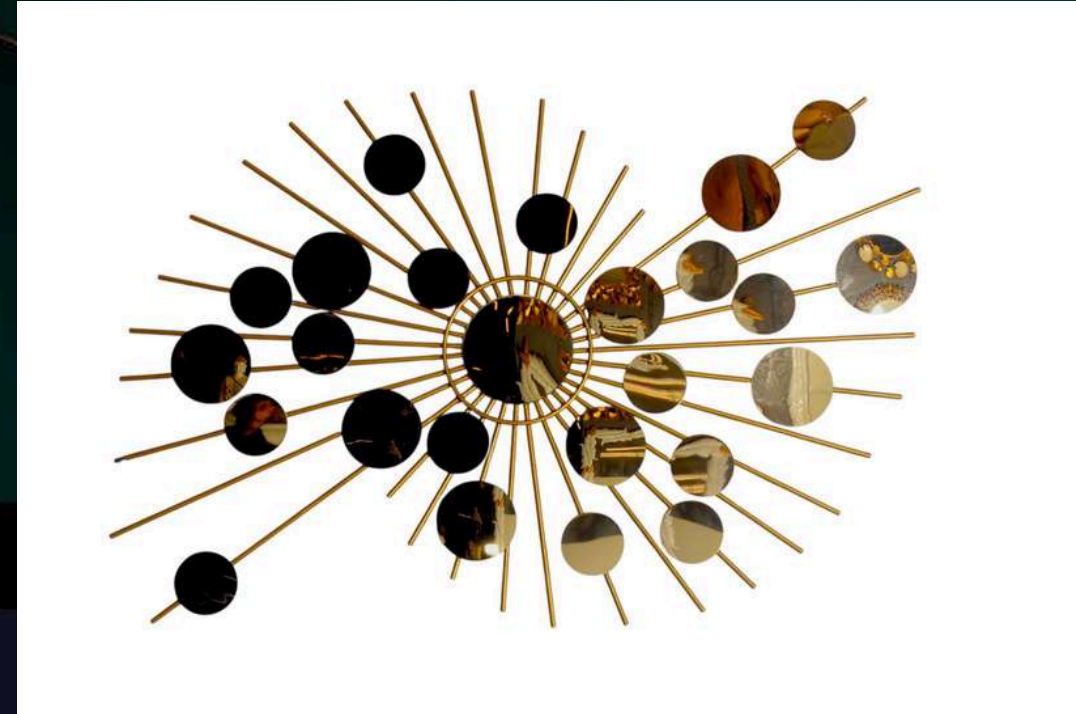

NAME:KRINGLE DECOR

CODE - SP049

SIZE(INCH) -36.5*1*23.5L*W*H

MATERIAL : IRON

MRP- 9000/-GST EXTRA

DREAM AURA DECOR
D A D

CHIC STAYS