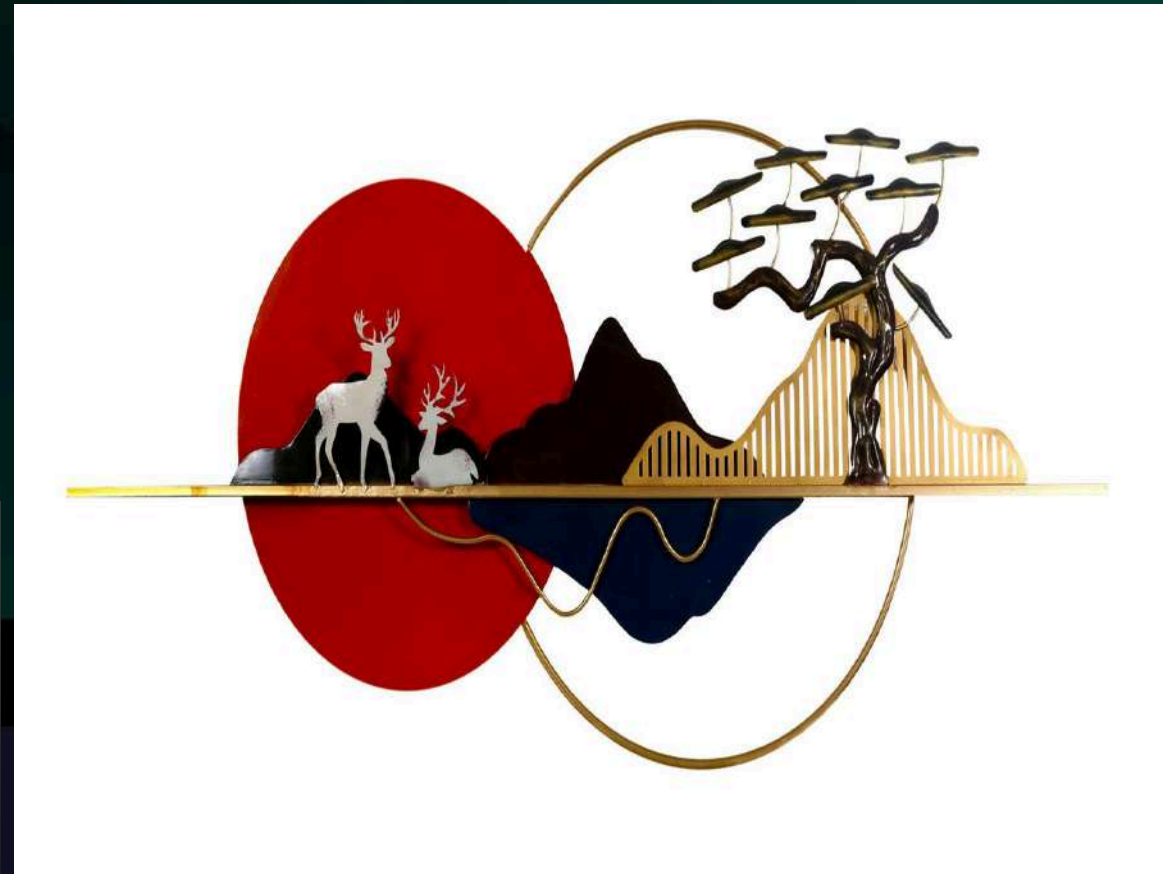

NAME: WHITE DEER MOUNT DECOR

CODE - SP062

SIZE(INCH) – 60*1*26 L*W*H

MATERIAL : IRON AND MDF

MRP- 12500/-GST EXTRA