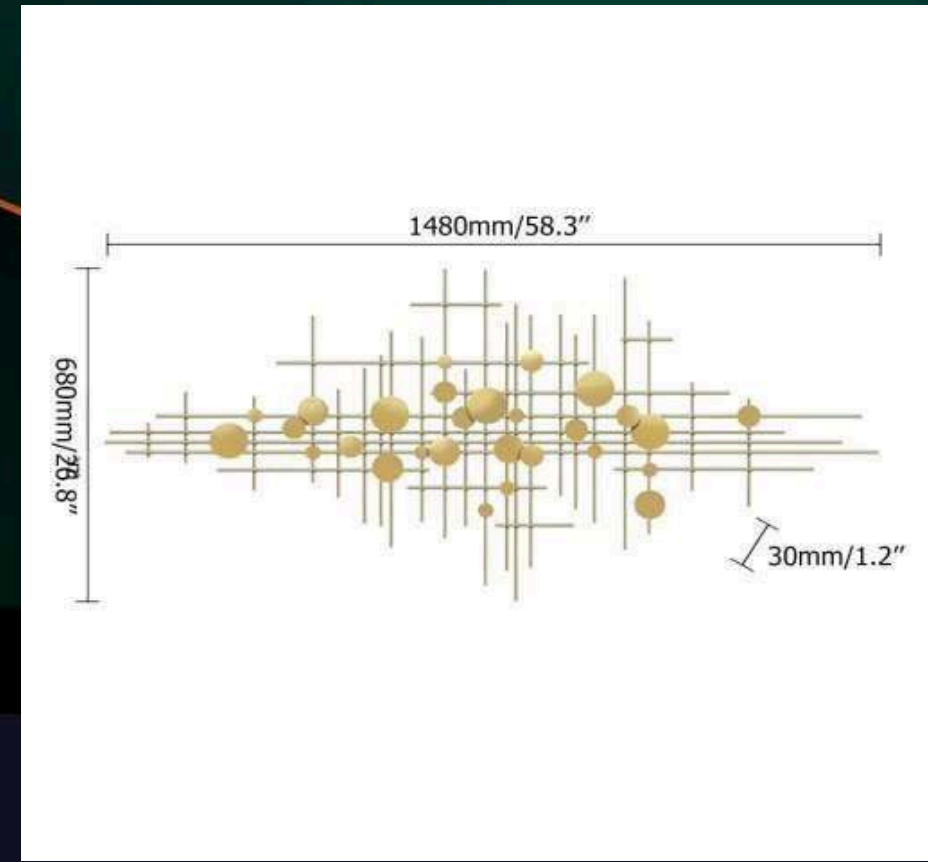

INDIA'S LARGEST MANUFACTURING UNIT OF HOME DECOR

NAME: APROCT DECOR

CODE - SP001

SIZE(INCH) -47*5.5*20L*W*H

MATERIAL : IRON, SS AND MDF

MRP- 12500/-GST EXTRA

DREAM AURA DECOR
D A D

NAME:BAKLAVA DECOR

CODE - SP002

SIZE(INCH) -59*1*26.5 L*W*H

MATERIAL : IRON AND SS

MRP- 11000/-GST EXTRA

DREAM AURA DECOR
D A D

NAME: BANOFEE DECOR

CODE - SP003

SIZE(INCH) – 39*2*26.5L*W*H

DREAM AURA DECOR
D A D

NAME: V GOLD RING DECOR

CODE - SP006

SIZE(INCH) – 59*1*30 L*W*H

MATERIAL : IRON AND SS

MRP- 12000/-GST EXTRA

DREAM AURA DECOR
D A D

NAME: V GOLD MARBLE DECOR

CODE - SP006(C)

SIZE(INCH) – 59*1*30 L*W*H

MATERIAL : IRON AND SS

MRP- 13000/-GST EXTRA

DREAM AURA DECOR
D A D

®

NAME: V GOLD DECOR

CODE - SP007