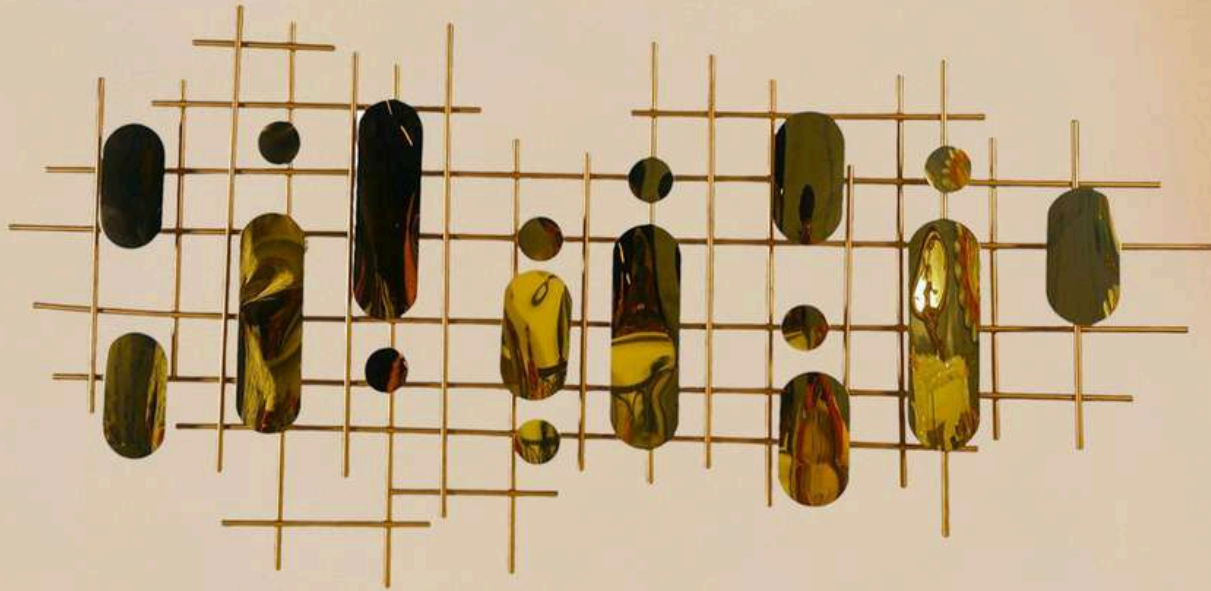

NAME: DG FISH DECOR

CODE - SP116

SIZE(INCH) – 59*3*25 L*W*H

MATERIAL : IRON AND STEEL

MRP- 11000/-GST EXTRA

DREAM AURA DECOR
D A D

Z

NAME: NUFAMILIES DECOR