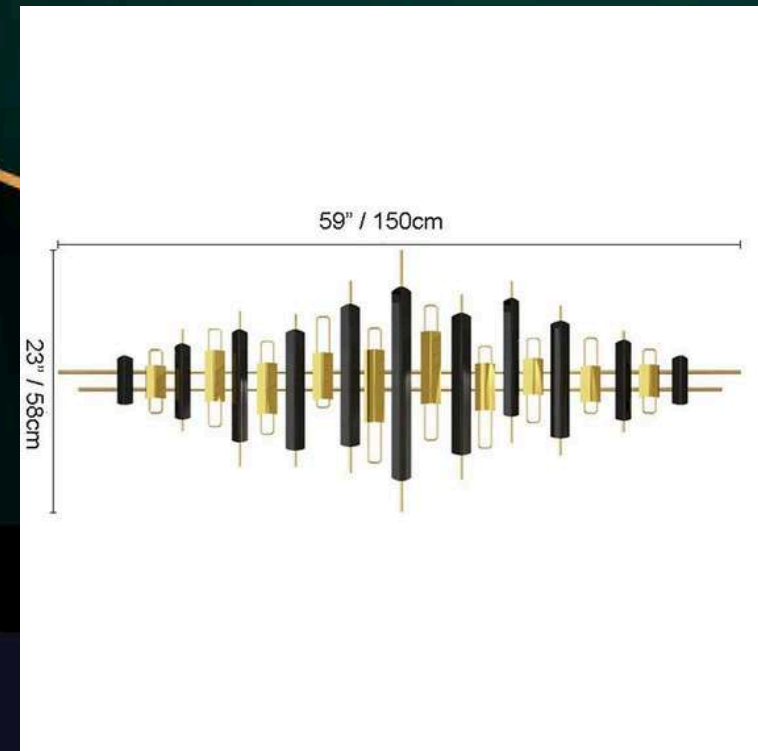

DREAM AURA DECOR
D A D