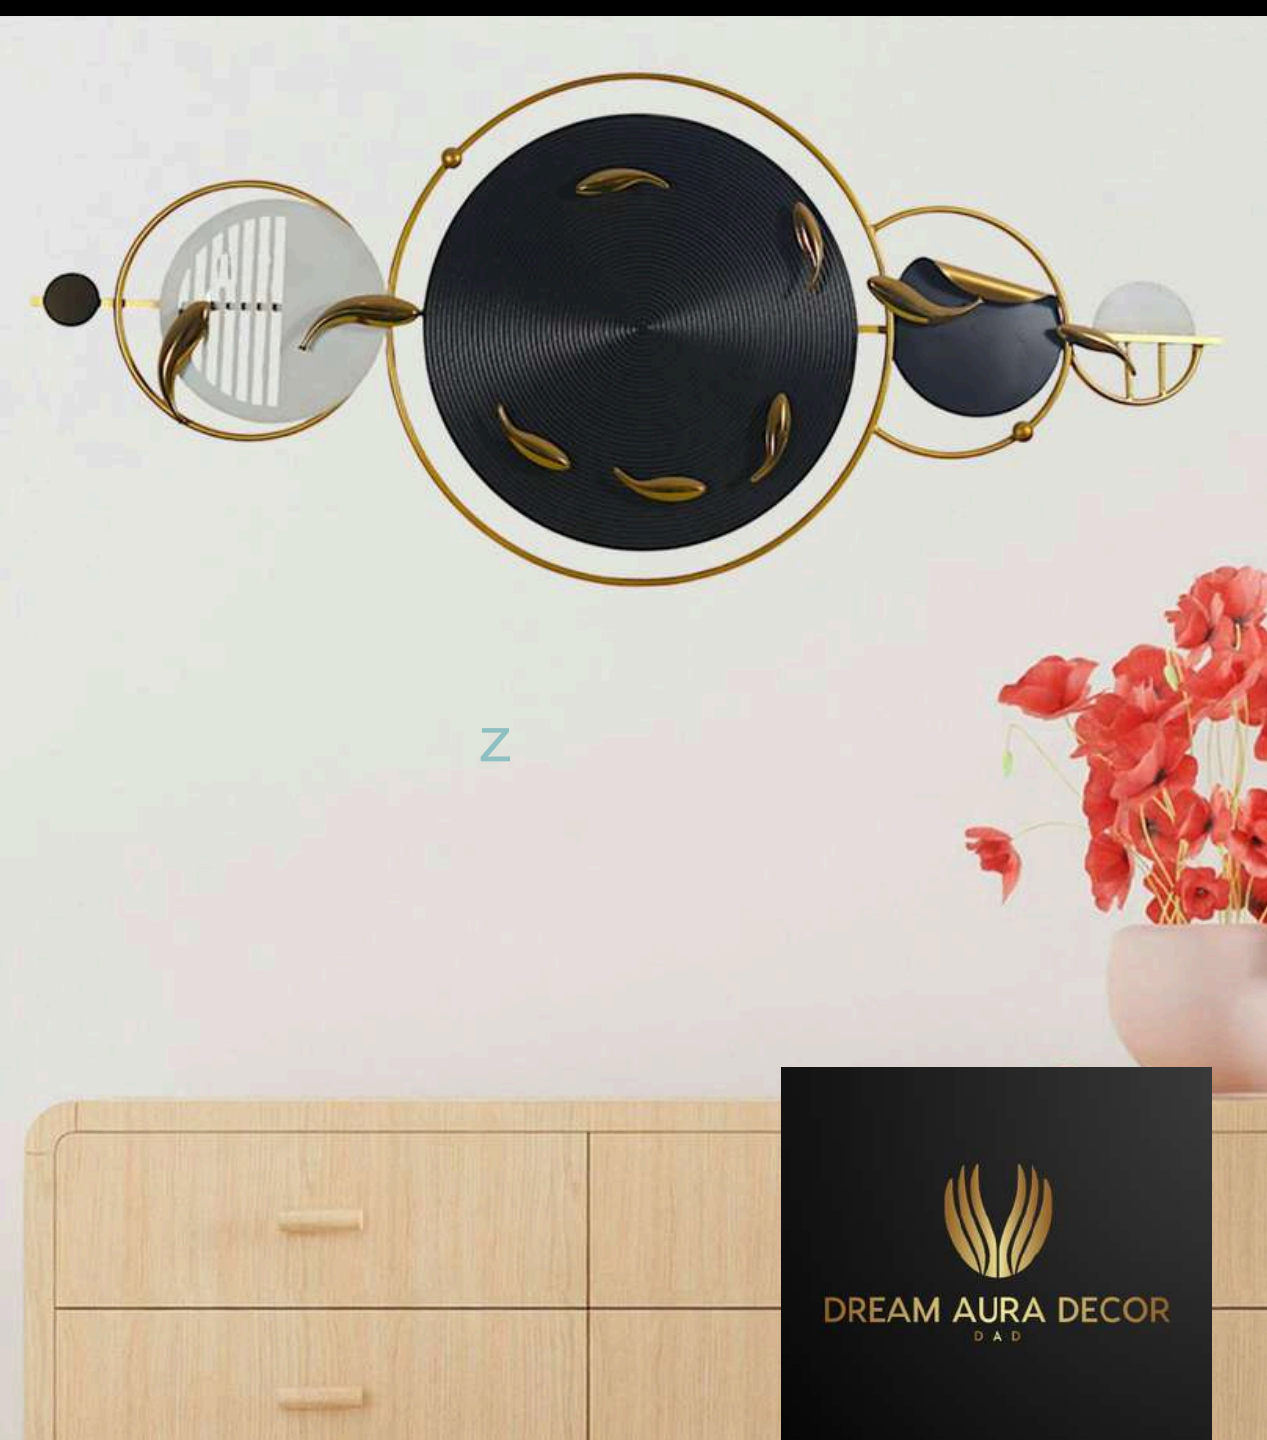

CODE - SP102

SIZE(INCH) – 66*3*27.5L*W*H

MATERIAL : IRON AND MDF

MRP- 13000/-GST EXTRA 3*27.5

DREAM AURA DECOR
D A D

NAME: BETTA FISH DECOR

CODE - SP103

SIZE(INCH) – 66*3*-27.5L*W*H