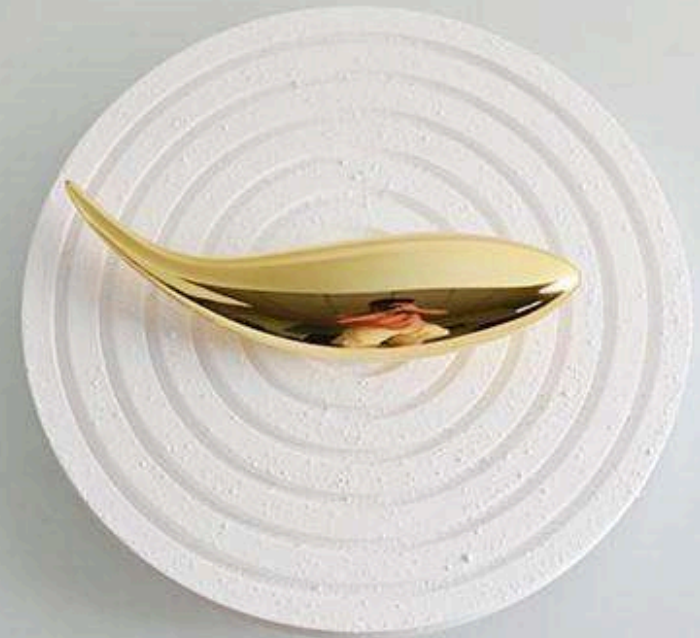

NAME: FISH CIRCLE FRAME S3

CODE - SP037(A)

SIZE(INCH) -16*3*16 L*W*H

MEDIUM 12*3*12

SMALL 9*3*9

MATERIAL : IRON AND SS

MRP- 6500/-GST EXTRA

DREAM AURA DECOR
D A D