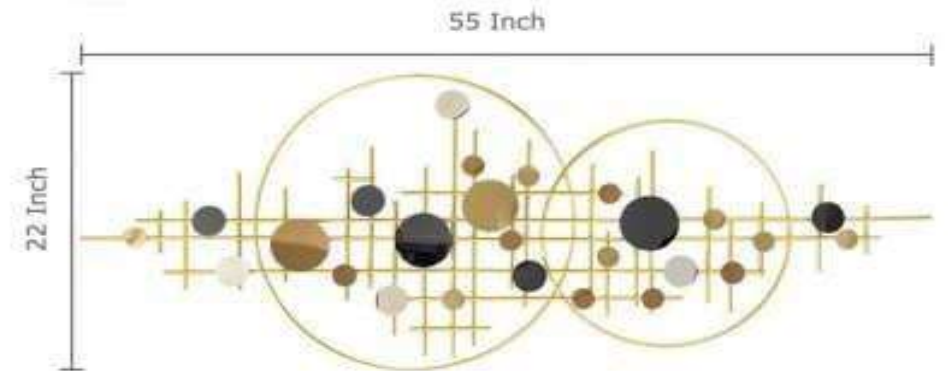

Z

DREAM AURA DECOR
D A D

NAME: PESTAL DECOR

CODE - SP013(B)

SIZE(INCH)- 55*3*22L*W*H

MATERIAL : IRON

MRP- 11500/-GST EXTRA