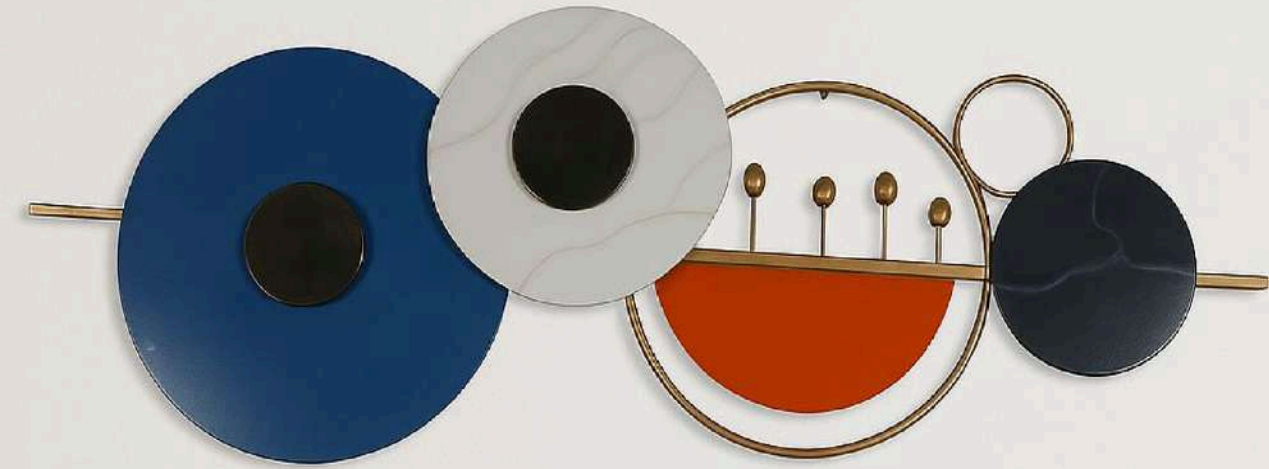

NAME: TUNA FISH DECOR

CODE - SP095

SIZE(INCH) –80*3*30 L*W*H

MATERIAL : IRON AND MDF

MRP- 15000/-GST EXTRA

DREAM AURA DECOR
D A D

Z

DREAM AURA DECOR
D A D