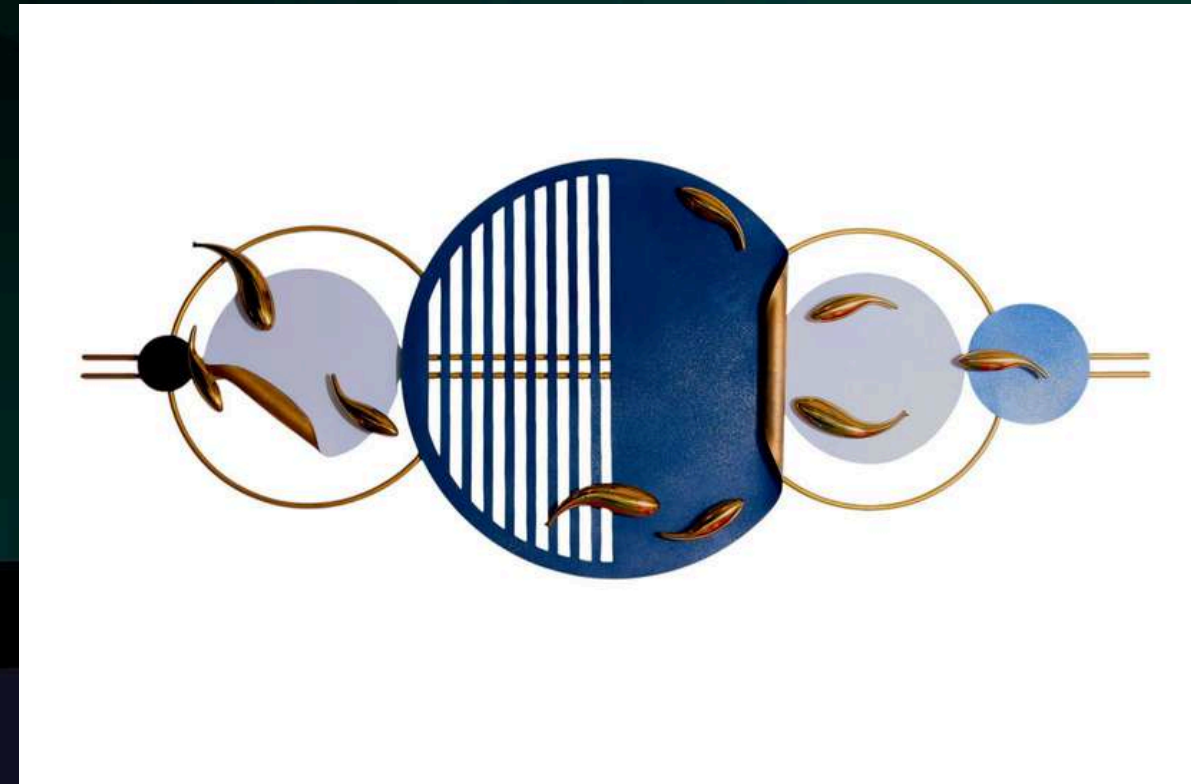

MRP- 12000/-GST EXTRA

NAME: GETA FISH DECOR

CODE - SP101

SIZE(INCH) – 66*3*27.5L*W*H

MATERIAL : IRON AND MDF

MRP- 13000/-GST EXTRA 3*27.5

DREAM AURA DECOR
D A D

NAME: OSCAR FISH DECOR