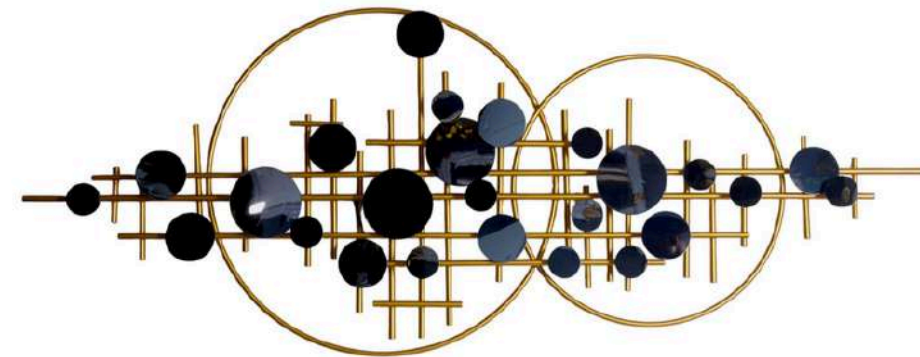

NAME: PASTEL DECOR

CODE - SP013(A)

SIZE(INCH)- 54.5*3*23L*W*H

MATERIAL : IRON

MRP- 11500/-GST EXTRA