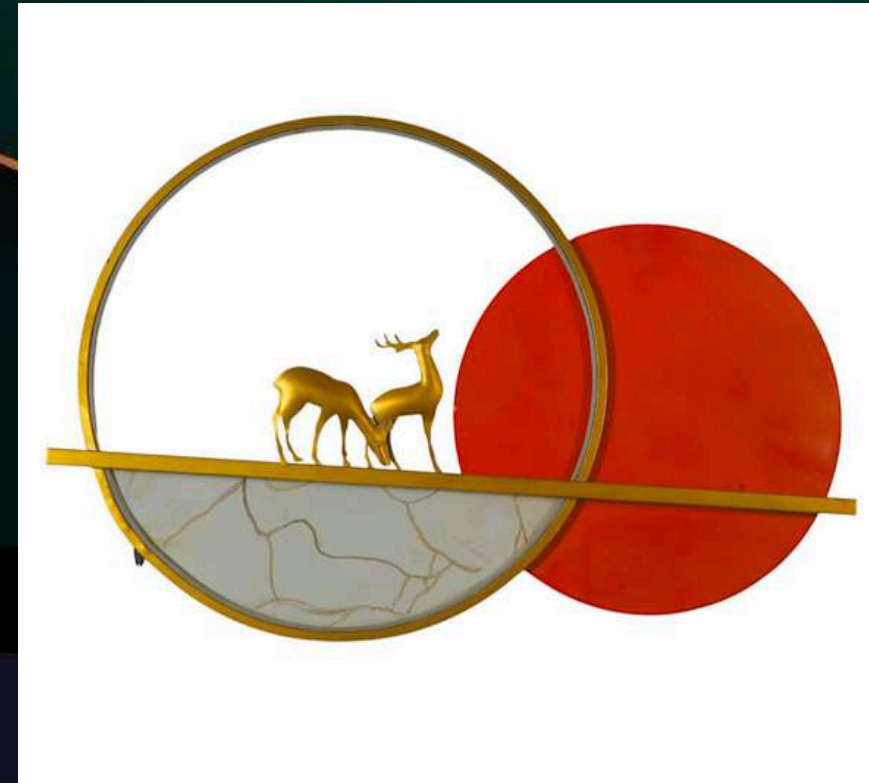

DREAM AURA DECOR
D A D

NAME: FIRO FISH DECOR

CODE - SP105

SIZE(INCH) – 66*3*-27.5L*W*H

MATERIAL : IRON AND MDF

MRP- 13000/-GST EXTRA

Z

DREAM AURA DECOR
D A D