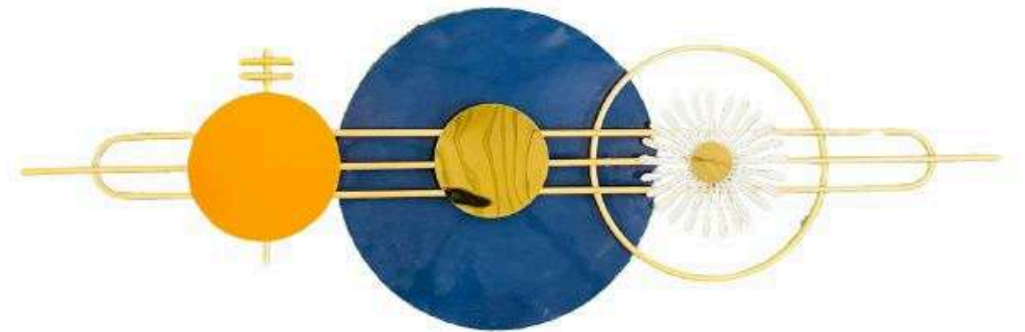

DREAM AURA DECOR
D A D

NAME: LEXON DECOR

CODE - SP017

SIZE(INCH) – L*W*H

MATERIAL : IRON

MRP-12500-GST EXTRA

Z

DREAM AURA DECOR
D A D

NAME: HAILEE DECOR

CODE - SP019

SIZE(INCH) – 60*04*22L*W*H

MATERIAL : IRON

MRP- 12000/-GST EXTRA:

DREAM AURA DECOR
D A D

NAME: BAILEE DECOR

CODE - SP020