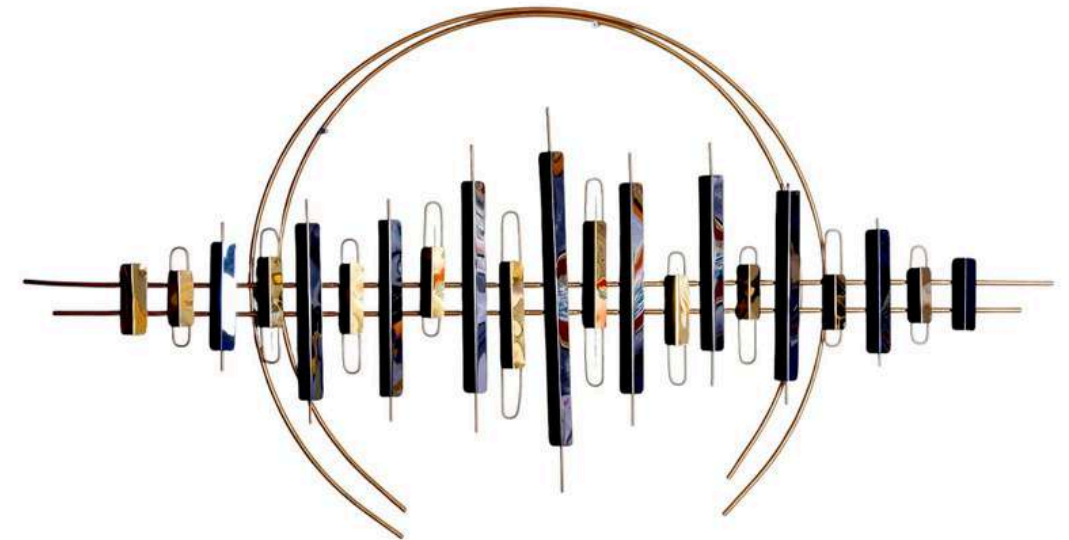

DREAM AURA DECOR
D A D

NAME: V GOLD RING DECOR

CODE - SP006

SIZE(INCH) – 59*1*30 L*W*H

MATERIAL : IRON AND SS

MRP- 12000/-GST EXTRA

DREAM AURA DECOR
D A D

NAME: V GOLD MARBLE DECOR