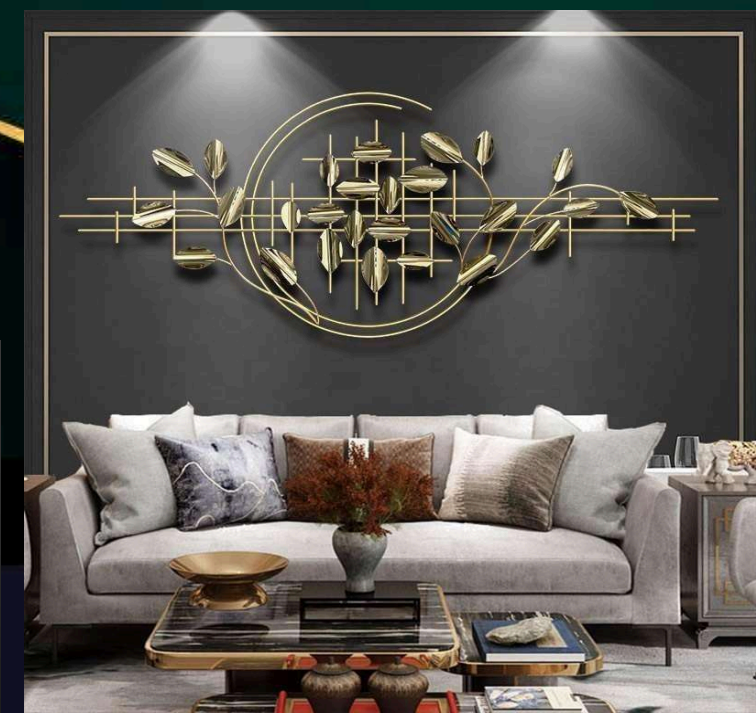

Z

NAME: CIRCLE MARLEN DECOR

CODE - SP027

SIZE(INCH)-60*05*24 L*W*H

MATERIAL : IRON

MRP- 12500/-GST EXTRA