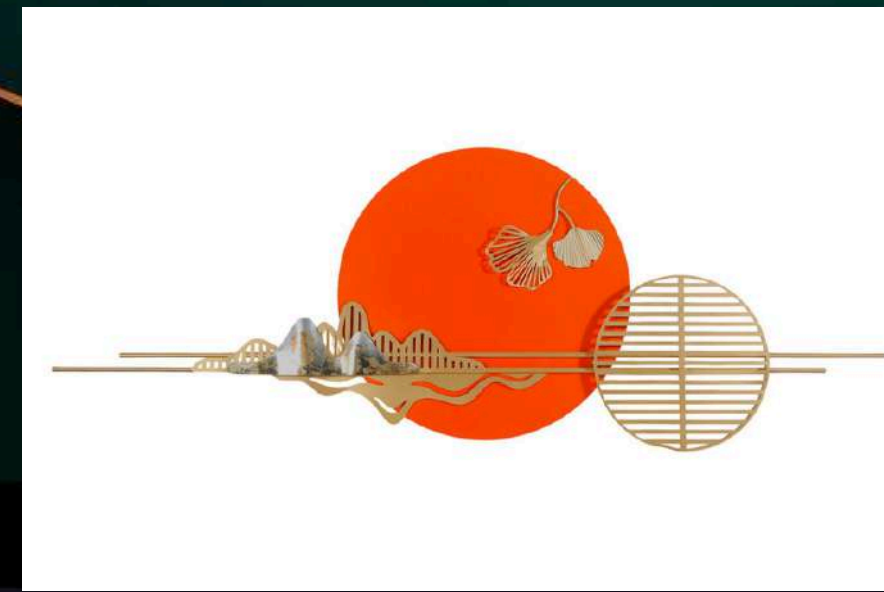

NAME: FILO LEAF DECOR (ORANGE)

CODE - SP083 (B)

SIZE(INCH) – 59*3*22 L*W*H

MATERIAL : IRON AND MDF

MRP- 13000/-GST EXTRA

Z

DREAM AURA DECOR
D A D

NAME:MEZZO FRAME DECOR