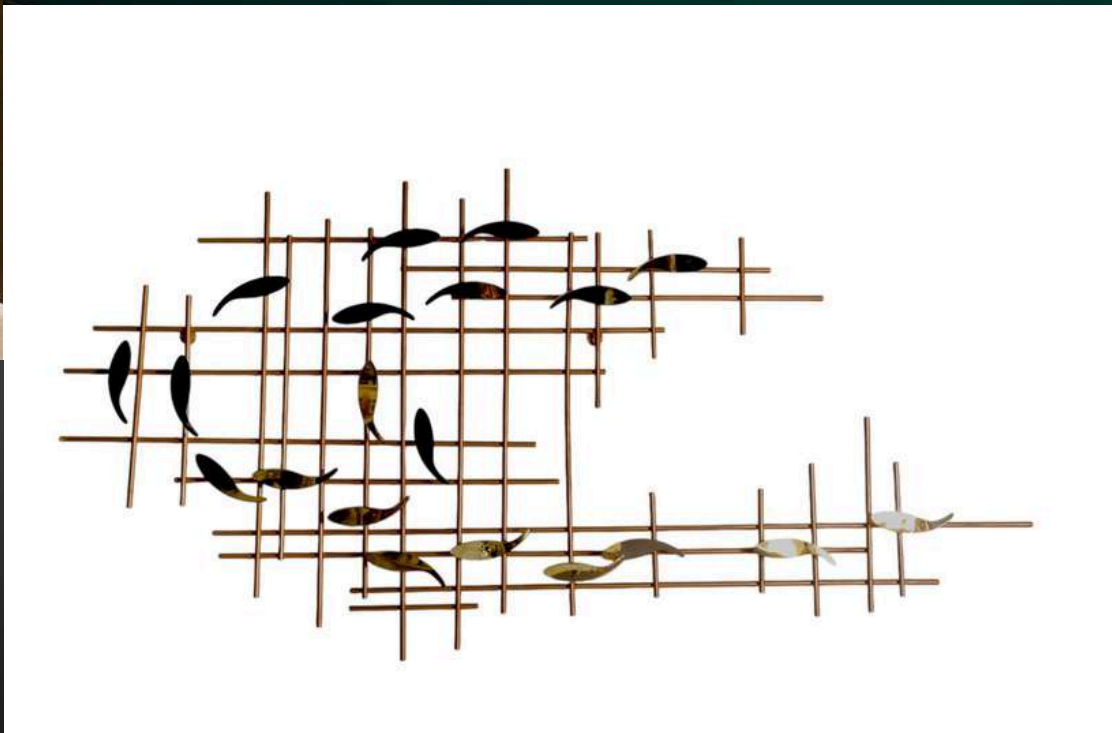

NAME: FISH MOVING FAMILY

CODE - SP031

SIZE(INCH) – 60*04*28 L*W*H

MATERIAL : IRON AND MDF

MRP- 12500/-GST EXTRA