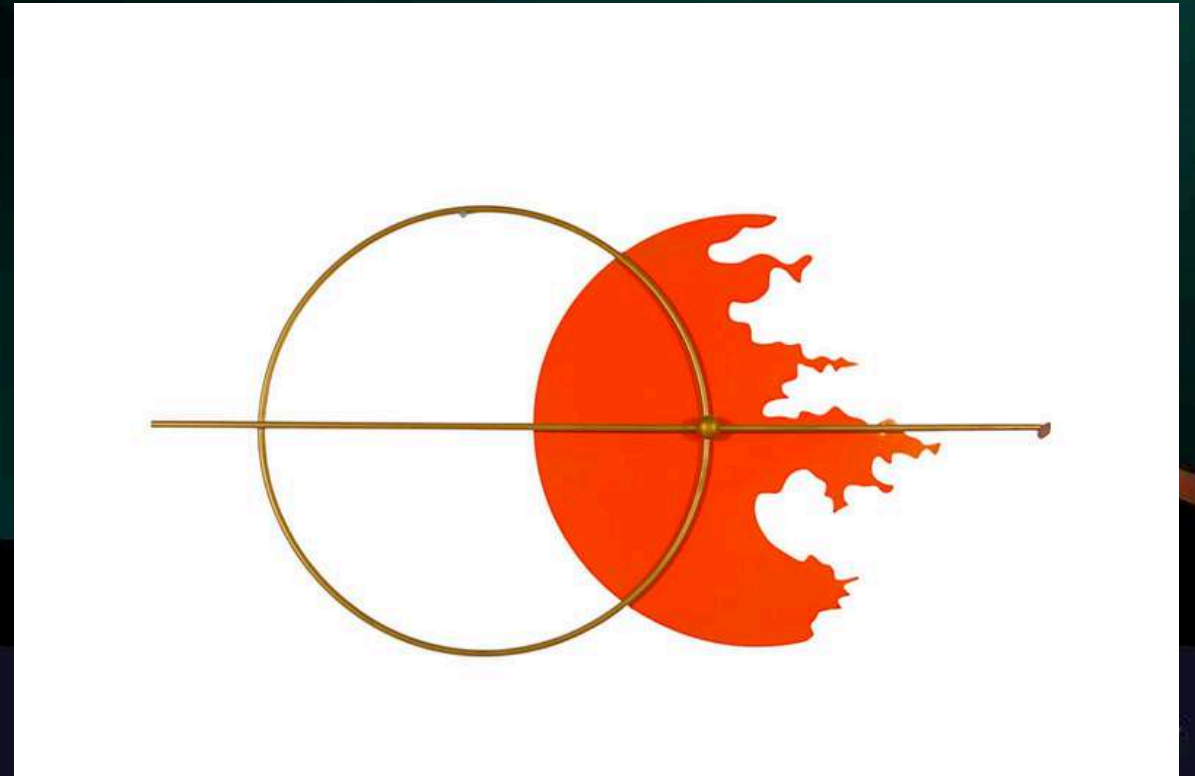

DREAM AURA DECOR
D A D