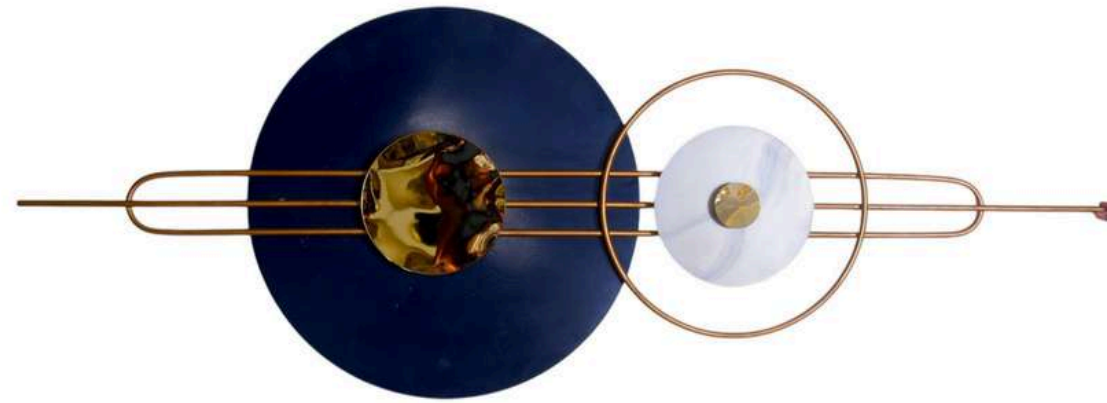

DREAM AURA DECOR
D A D