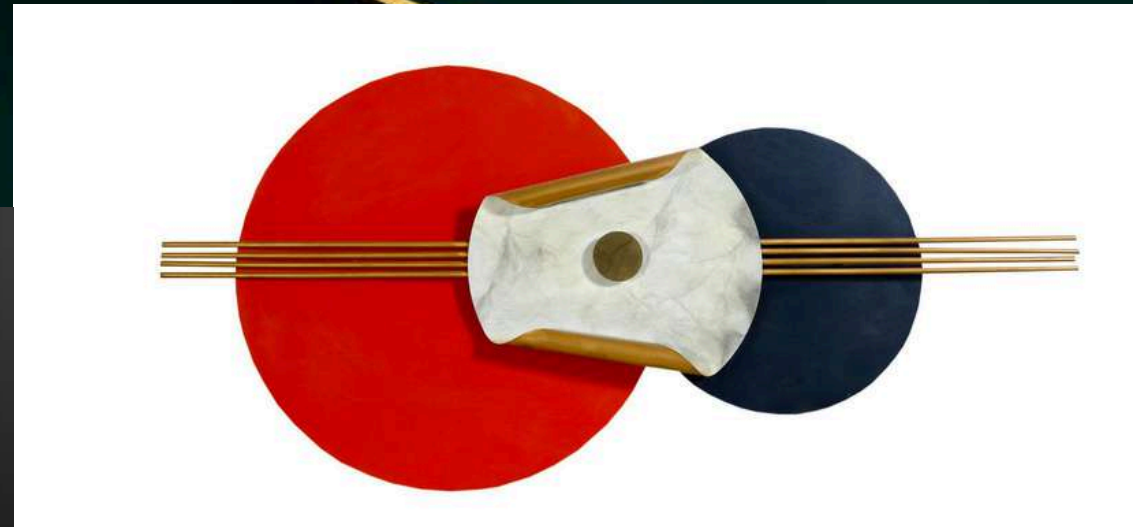

INDIA'S LARGEST MANUFACTURING UNIT OF HOME DECOR

NAME: APROCT DECOR

CODE - SP001

SIZE(INCH) -47*5.5*20L*W*H

MATERIAL : IRON, SS AND MDF

MRP- 12500/-GST EXTRA

DREAM AURA DECOR
D A D

NAME:BAKLAVA DECOR