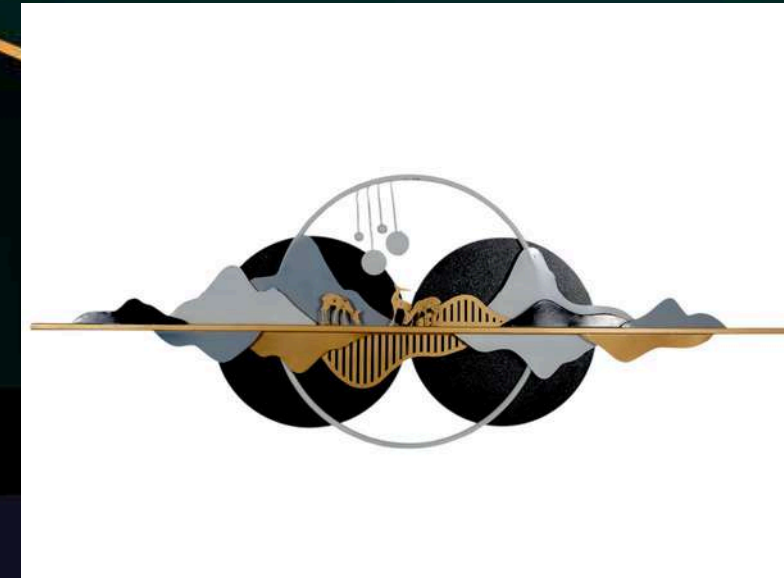

DREAM AURA DECOR
D A D