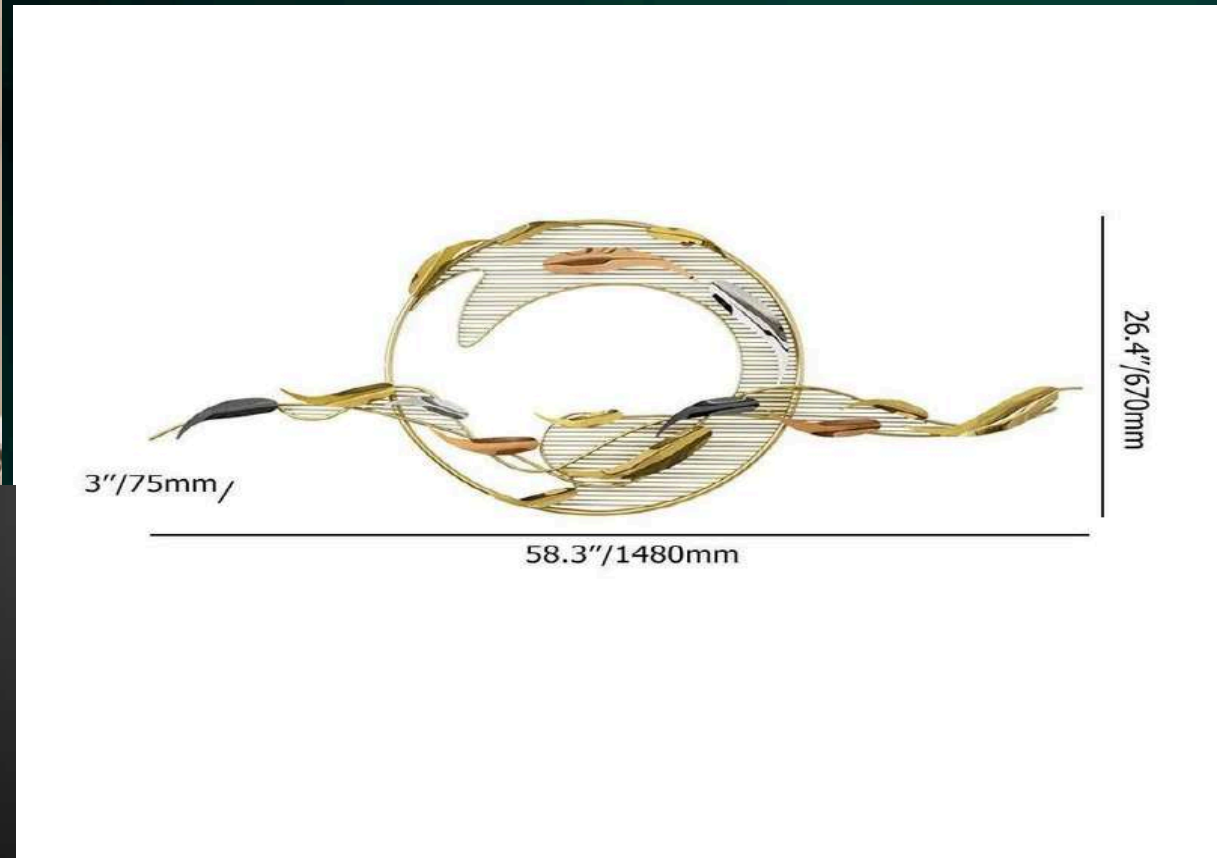

MRP- 13000/-GST EXTRA

DREAM AURA DECOR
D A D

NAME: FISH SWIM CIRCLE DECOR

CODE - SP009(A)

SIZE(INCH) –58.3*3*26.4L*W*H

MATERIAL : IRON

MRP- 12000/-GST EXTRA

NAME: FISH SWIM CIRCLE DECOR

CODE - SP009(B)

SIZE(INCH) – 59*03*25L*W*H

MATERIAL : IRON

MRP- 12000/-GST EXTRA

NAME: ACHMA DECOR

CODE - SP010

SIZE(INCH) – 59*05*22L*W*H

MATERIAL : IRON