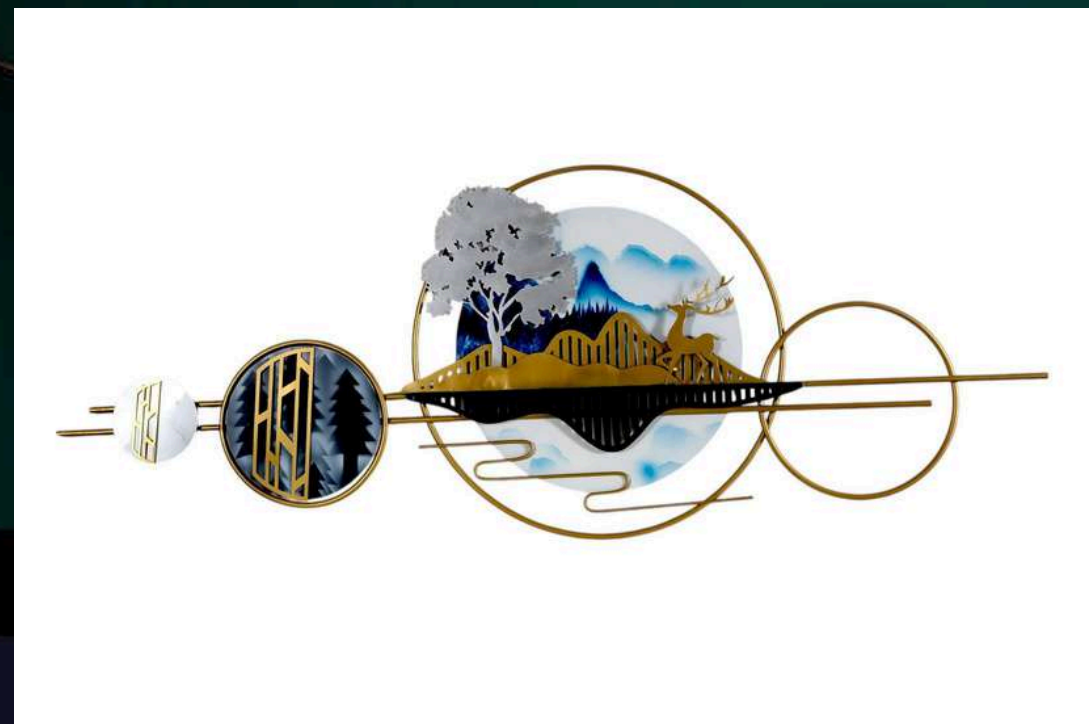

NAME: BLISSFUL DECOR

CODE - SP066

SIZE(INCH) – 59*2*22 L*W*H

MATERIAL : IRON AND MDF

MRP- 12500/-GST EXTRA