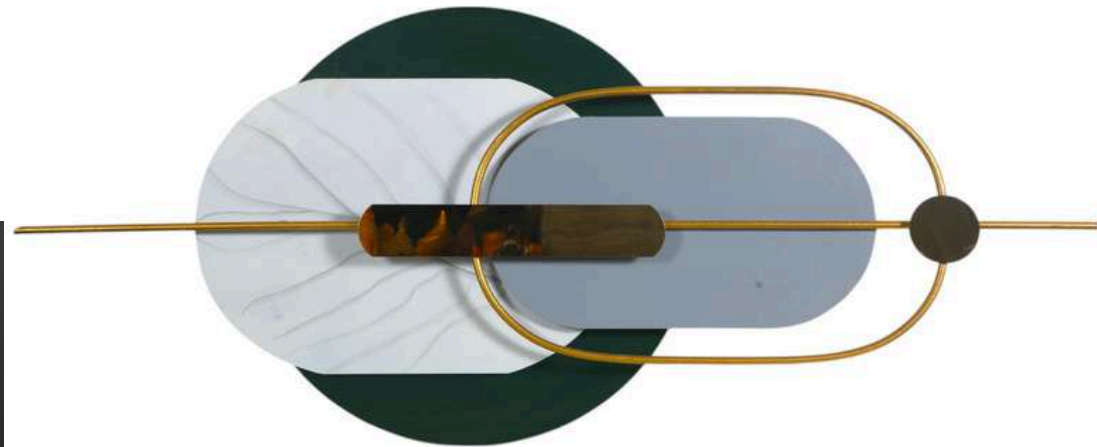

MATERIAL : IRON

MRP- 7500/-GST EXTRA

Ve

NAME: CASA DECOR

CODE - SP034

SIZE(INCH) – 50*3.5*22.5 L*W*H

MATERIAL : IRON

MRP- 12000/-GST EXTRA