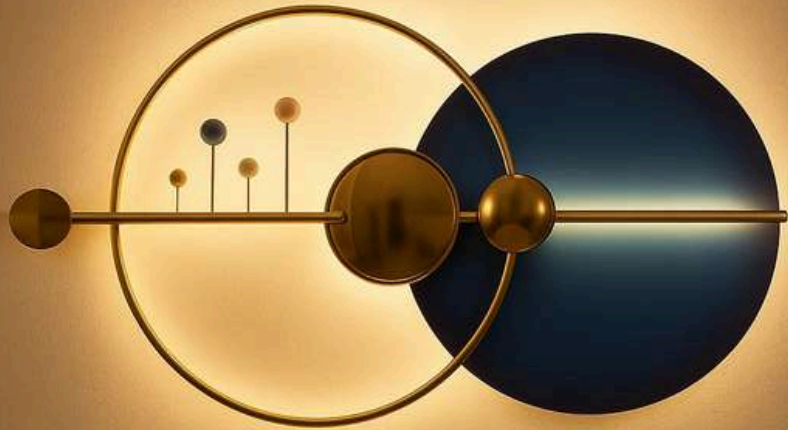

NAME:- BAMBOO BLUE DECOR

CODE - SP098

SIZE(INCH) – 48*3*27 L*W*H

MATERIAL : IRON AND MDF

MRP- 12500/-GST EXTRA