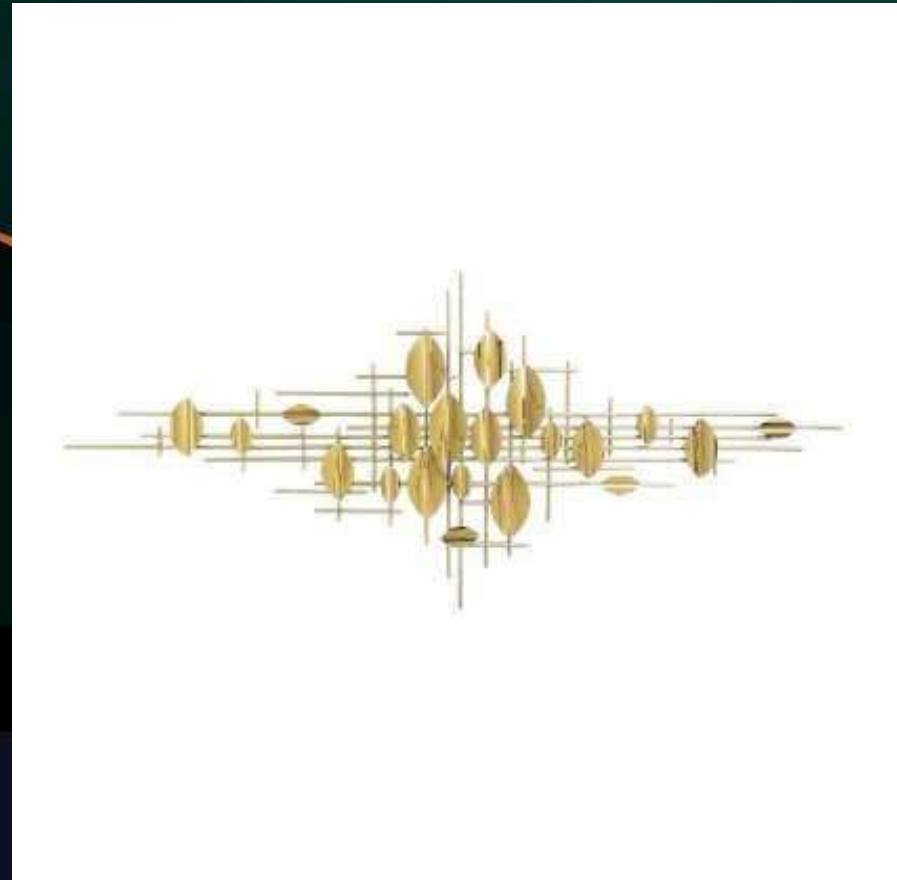

NAME: MARCO DECOR

CODE - SP042

SIZE(INCH)- 59*1.3*26.3L*W*H

MATERIAL : IRON

MRP- 12000/-GST EXTRA