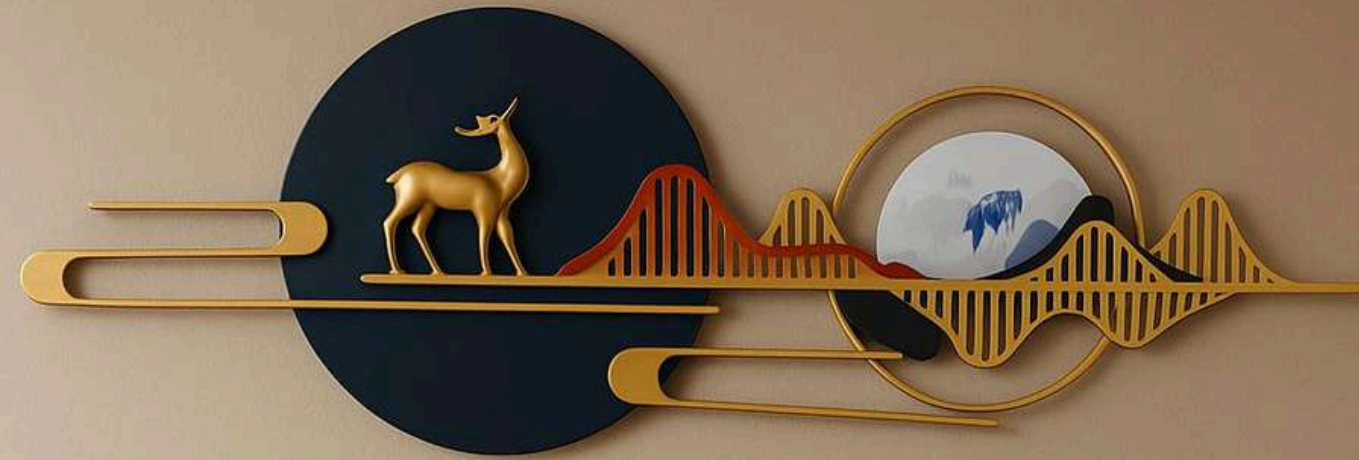

NAME: Z MOUNT RING DECOR

CODE - SP077

SIZE(INCH) -60*01*26 L*W*H

MATERIAL : IRON AND MDF

MRP- 13500/-GST EXTRA