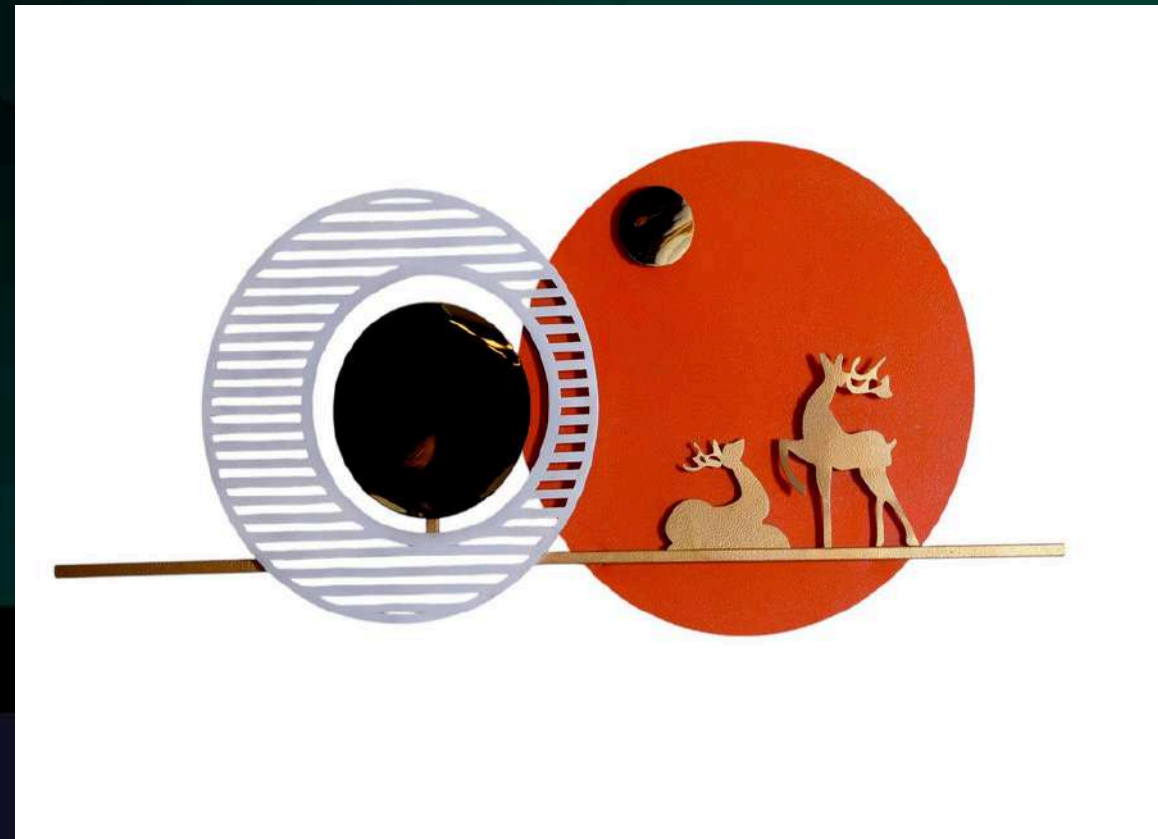

NAME:PEACH DECOR (A)

CODE - SP106(A)

SIZE(INCH) – 40*2*20 L*W*H

MATERIAL : IRON AND STEEL

MRP- 10000/-GST EXTRA

Z

DREAM AURA DECOR
D A D

NAME: PEACH DECOR