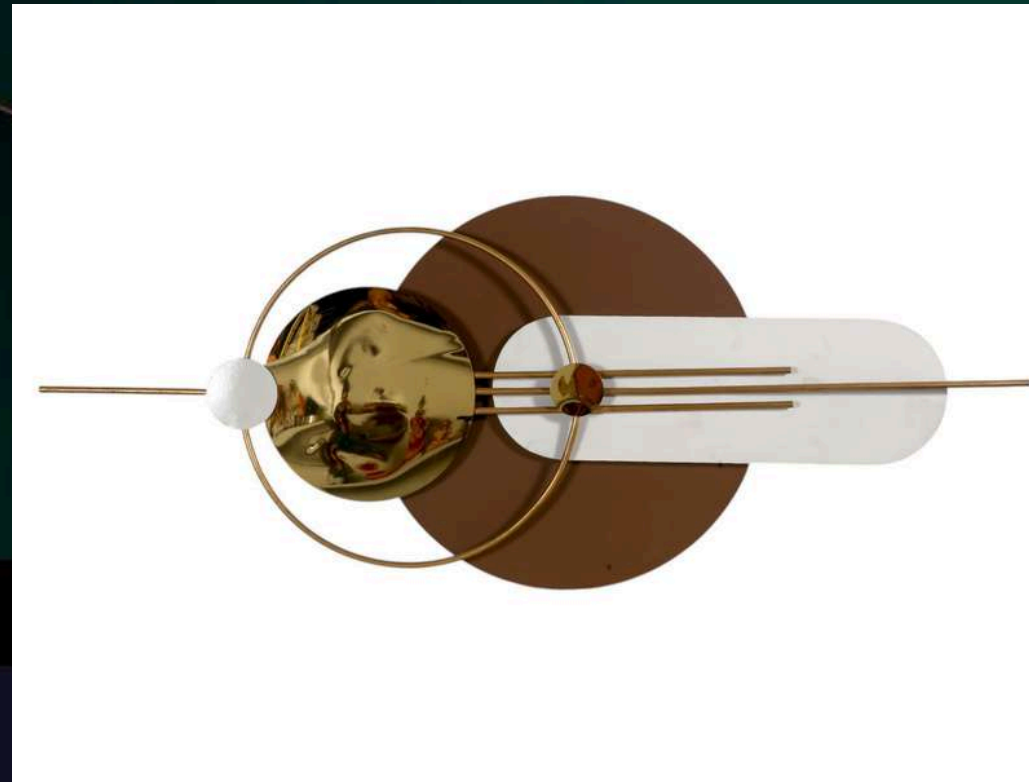

NAME: ARTELEXIA DECOR

CODE - SP075

SIZE(INCH) -57*3*22 L*W*H

MATERIAL : IRON AND MDF

MRP- 13000/-GST EXTRA