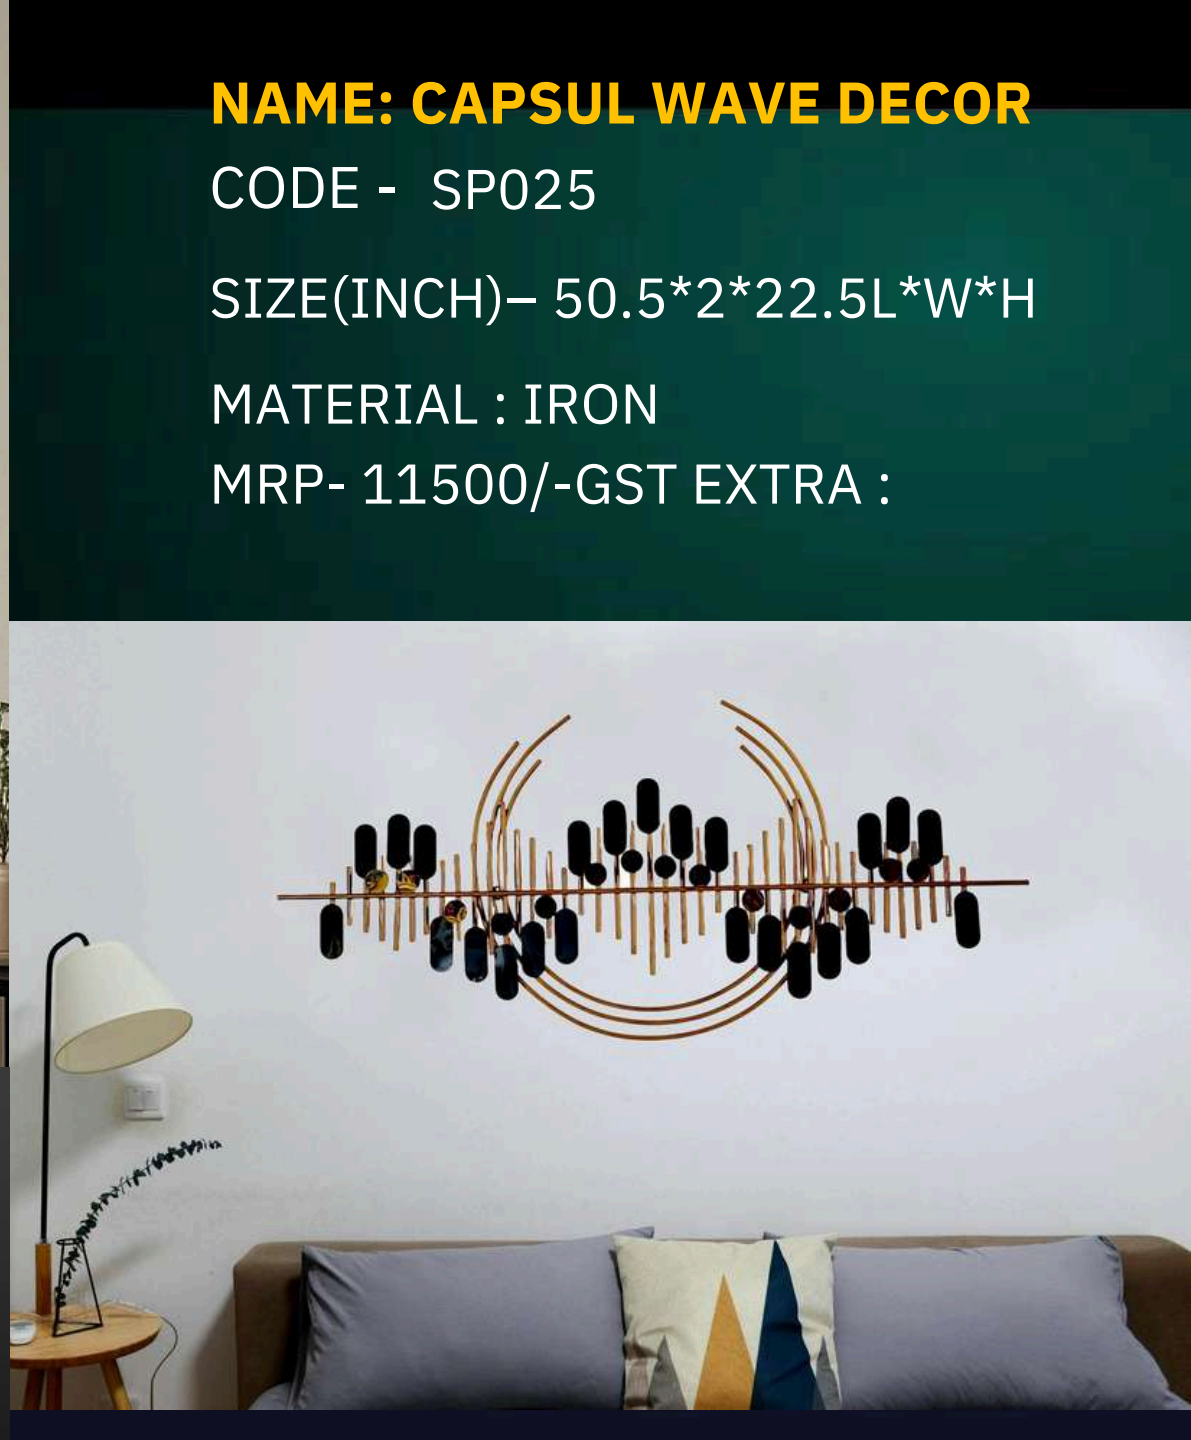

Z

NAME: CAPSUL WAVE DECOR

CODE - SP025

SIZE(INCH)- 50.5*2*22.5L*W*H

MATERIAL : IRON

MRP- 11500/-GST EXTRA :

Z

NAME: FAWNS MARLEN DECOR