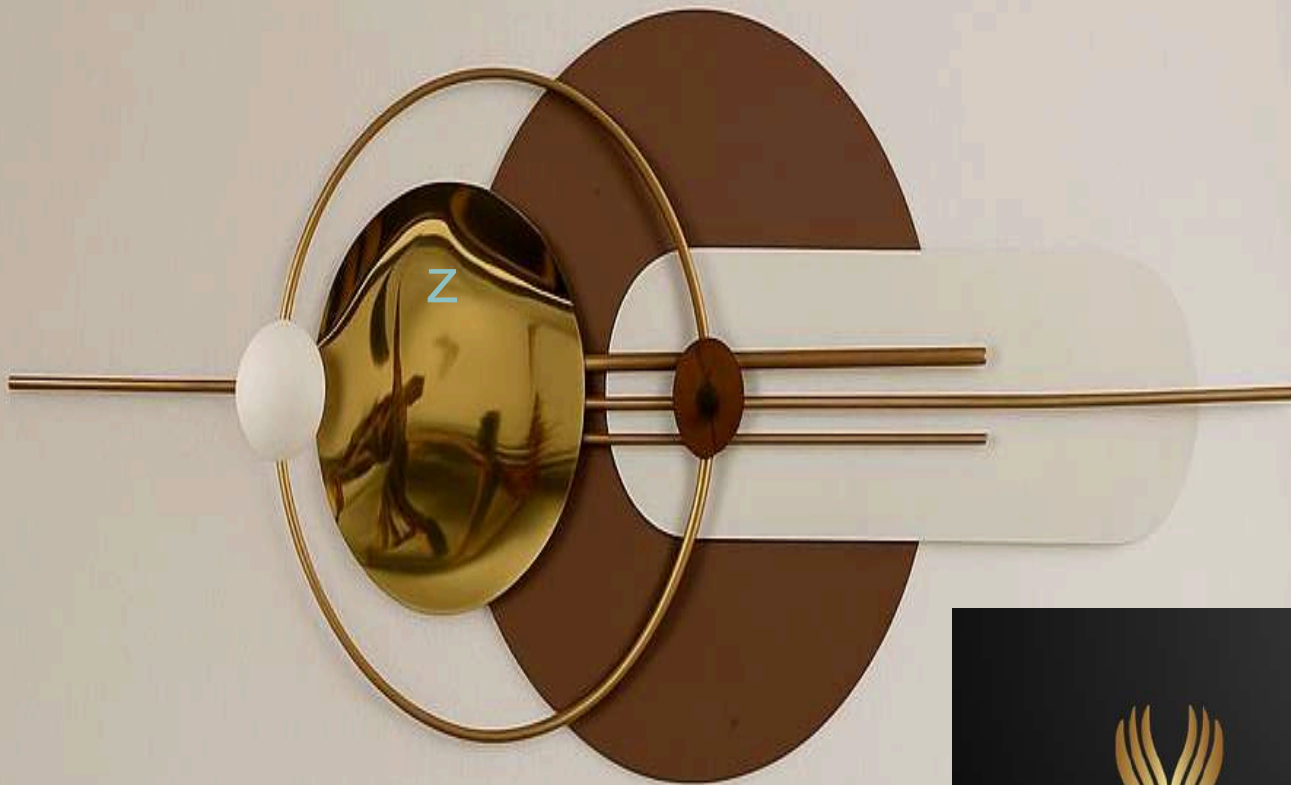

NAME: ARTELEXIA DECOR

CODE - SP075

SIZE(INCH) -57*3*22 L*W*H

MATERIAL : IRON AND MDF

MRP- 13000/-GST EXTRA