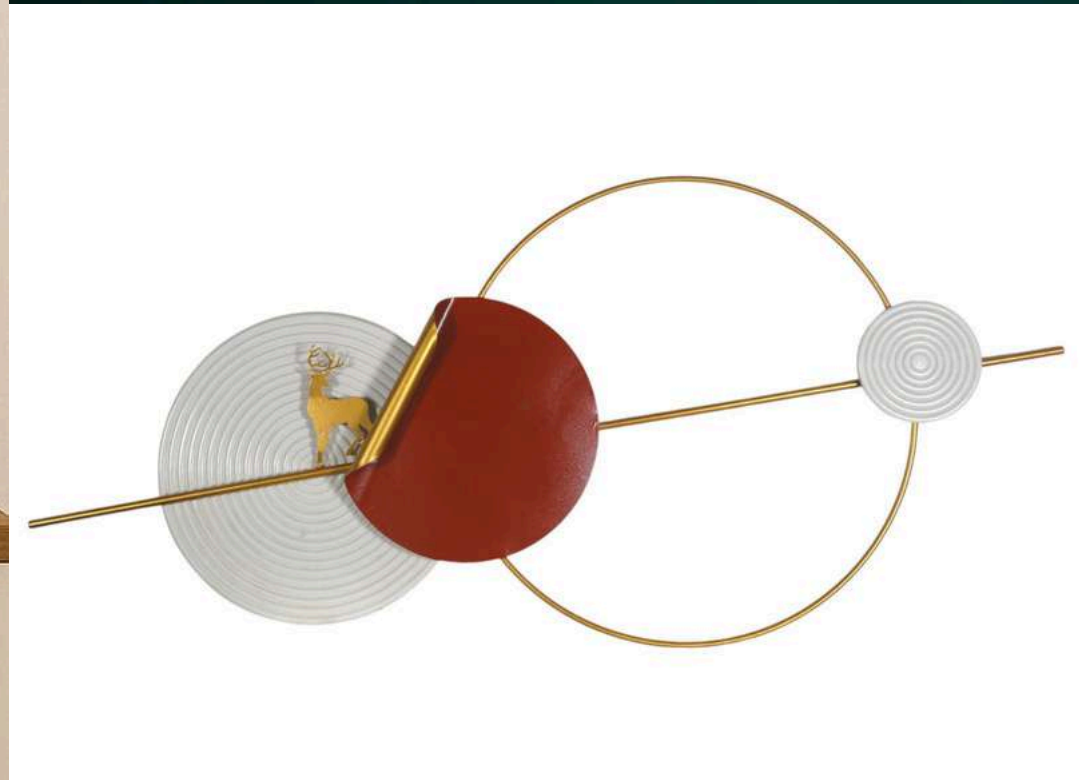

NAME : KATRO DEER DECOR

CODE - SP045

SIZE(INCH) – 59*4.5*27.5L*W*H

MATERIAL : IRON AND MDF

MRP- 12000/-GST EXTRA