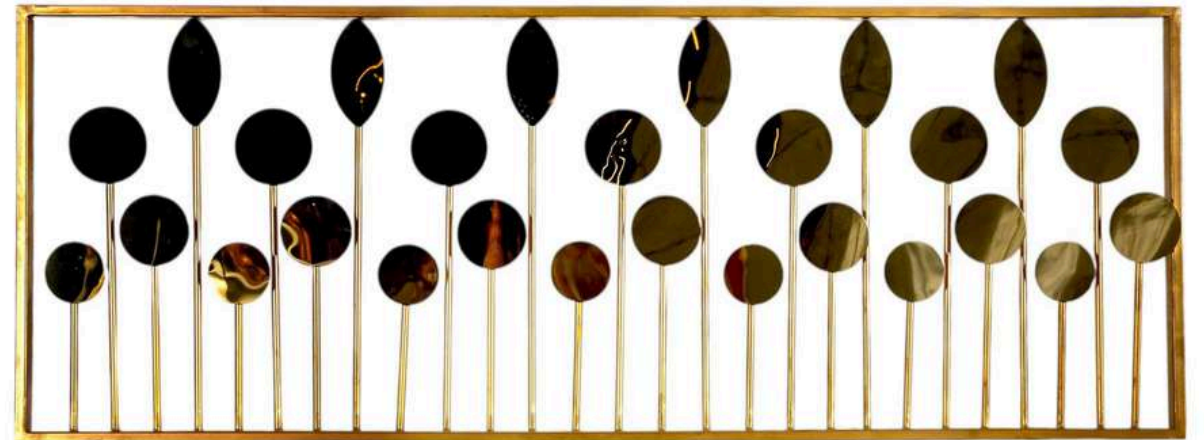

DREAM AURA DECOR
D A D