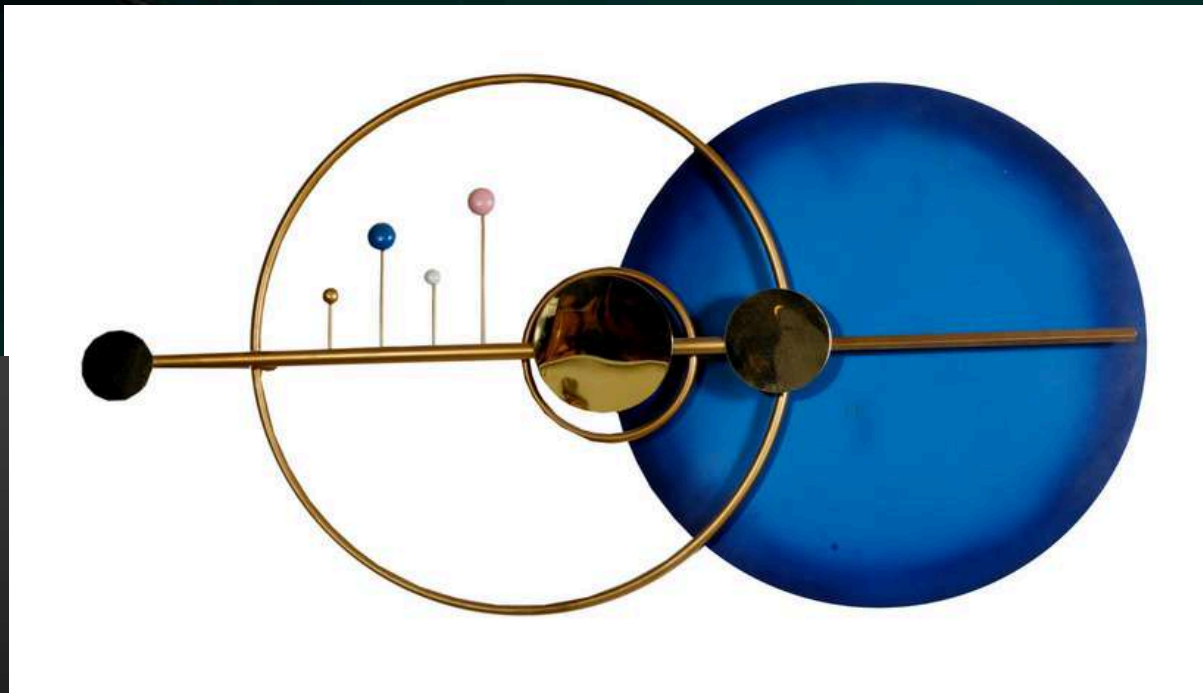

NAME:- BAMBOO BLUE DECOR

CODE - SP098

SIZE(INCH) – 48*3*27 L*W*H

MATERIAL : IRON AND MDF

MRP- 12500/-GST EXTRA

Z

DREAM AURA DECOR
D A D