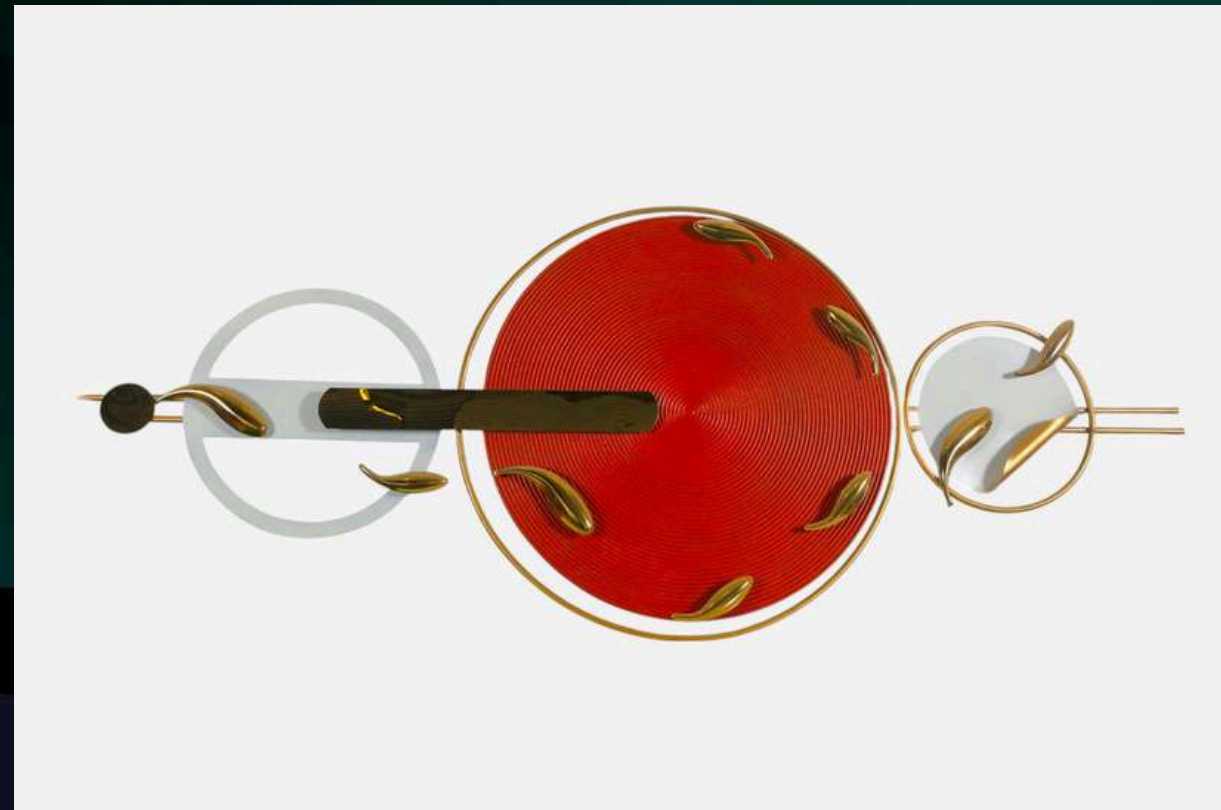

NAME: OSCAR FISH DECOR

CODE - SP102

SIZE(INCH) – 66*3*27.5L*W*H

MATERIAL : IRON AND MDF

MRP- 13000/-GST EXTRA 3*27.5

DREAM AURA DECOR
D A D