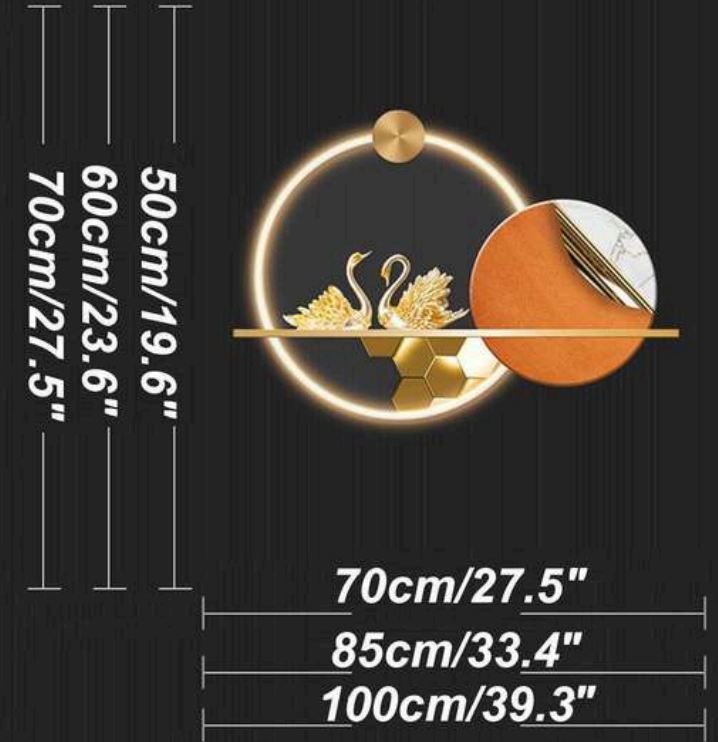

**NAME: ART ALLY FLOWER**

CODE - SP183

SIZE(INCH) – 20\*02\*20L\*W\*H

MATERIAL : IRON AND STEEL

MRP- 8000/-GST EXTRA

DREAM AURA DECOR  
PVT. LTD.

**NAME: BEAUX DECOR**

CODE - SP190

SIZE(INCH) – 24\*02\*48 L\*W\*H

☰ MATERIAL : IRON AND STEEL

MRP- 12000/-GST EXTRA

**INDIA'S LARGEST MANUFACTURING UNIT OF WALL TIME**

**NAME: BURLIX DECOR**

CODE - SP195

SIZE(INCH) – 27.5\*2\*39.3L\*W\*H

MATERIAL : IRON AND STEEL

MRP- 12500/-GST EXTRA

**NAME: HOVIDO DECOR**

CODE - SP207

SIZE(INCH) – 39\*3\*20 L\*W\*H

MATERIAL : IRON AND STEEL

MRP- 12000/-GST EXTRA

**NAME: WHIMSICAL DECOR**

CODE - SP211

SIZE(INCH) – 40\*2\*17 L\*W\*H

MATERIAL : IRON AND STEEL

MRP- 12000/-GST EXTRA

  
DREAM AURA DECOR  
D A D