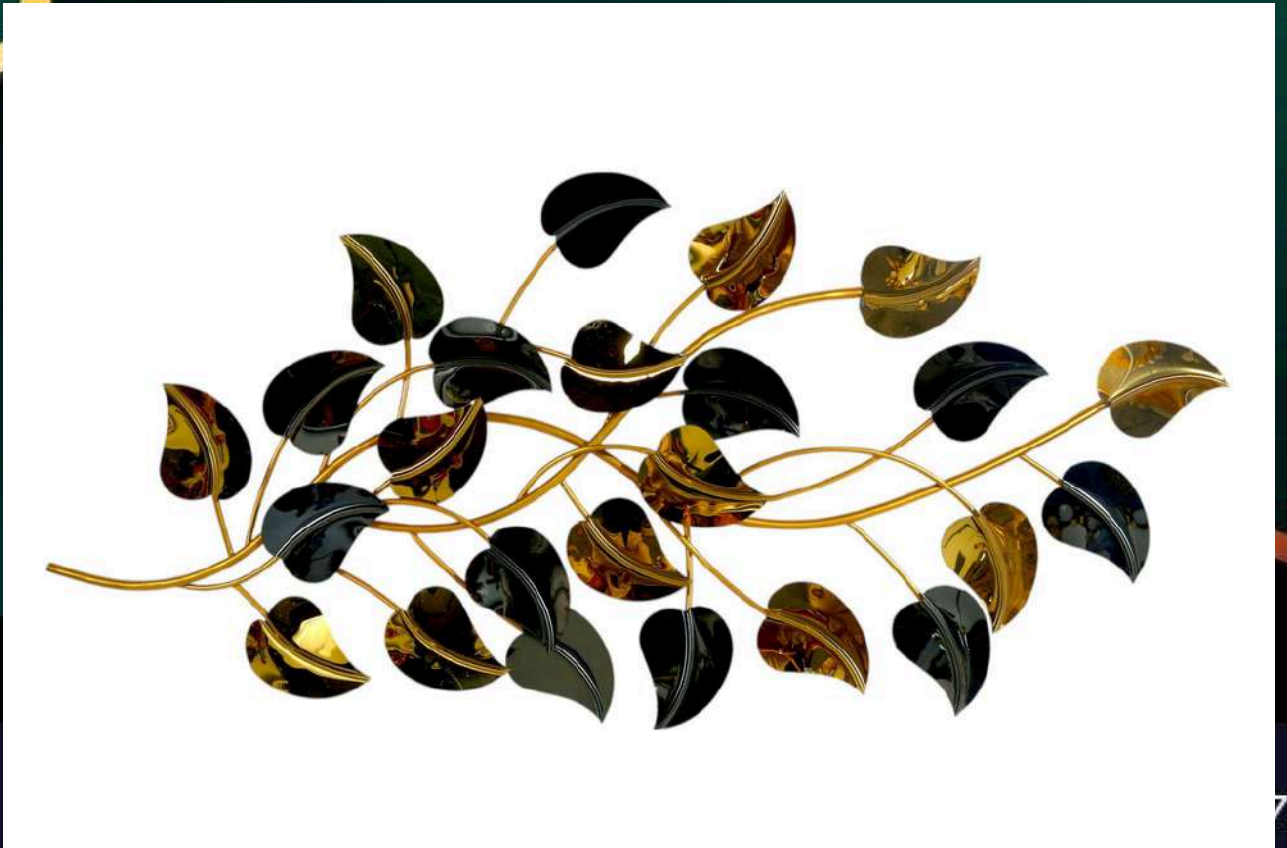

NAME: DRAPE ESCAPE DECOR

CODE - SP293

SIZE(INCH) – 36*2*17 L*W*H

MATERIAL : IRON AND STEEL

MRP- 8000/-GST EXTRA