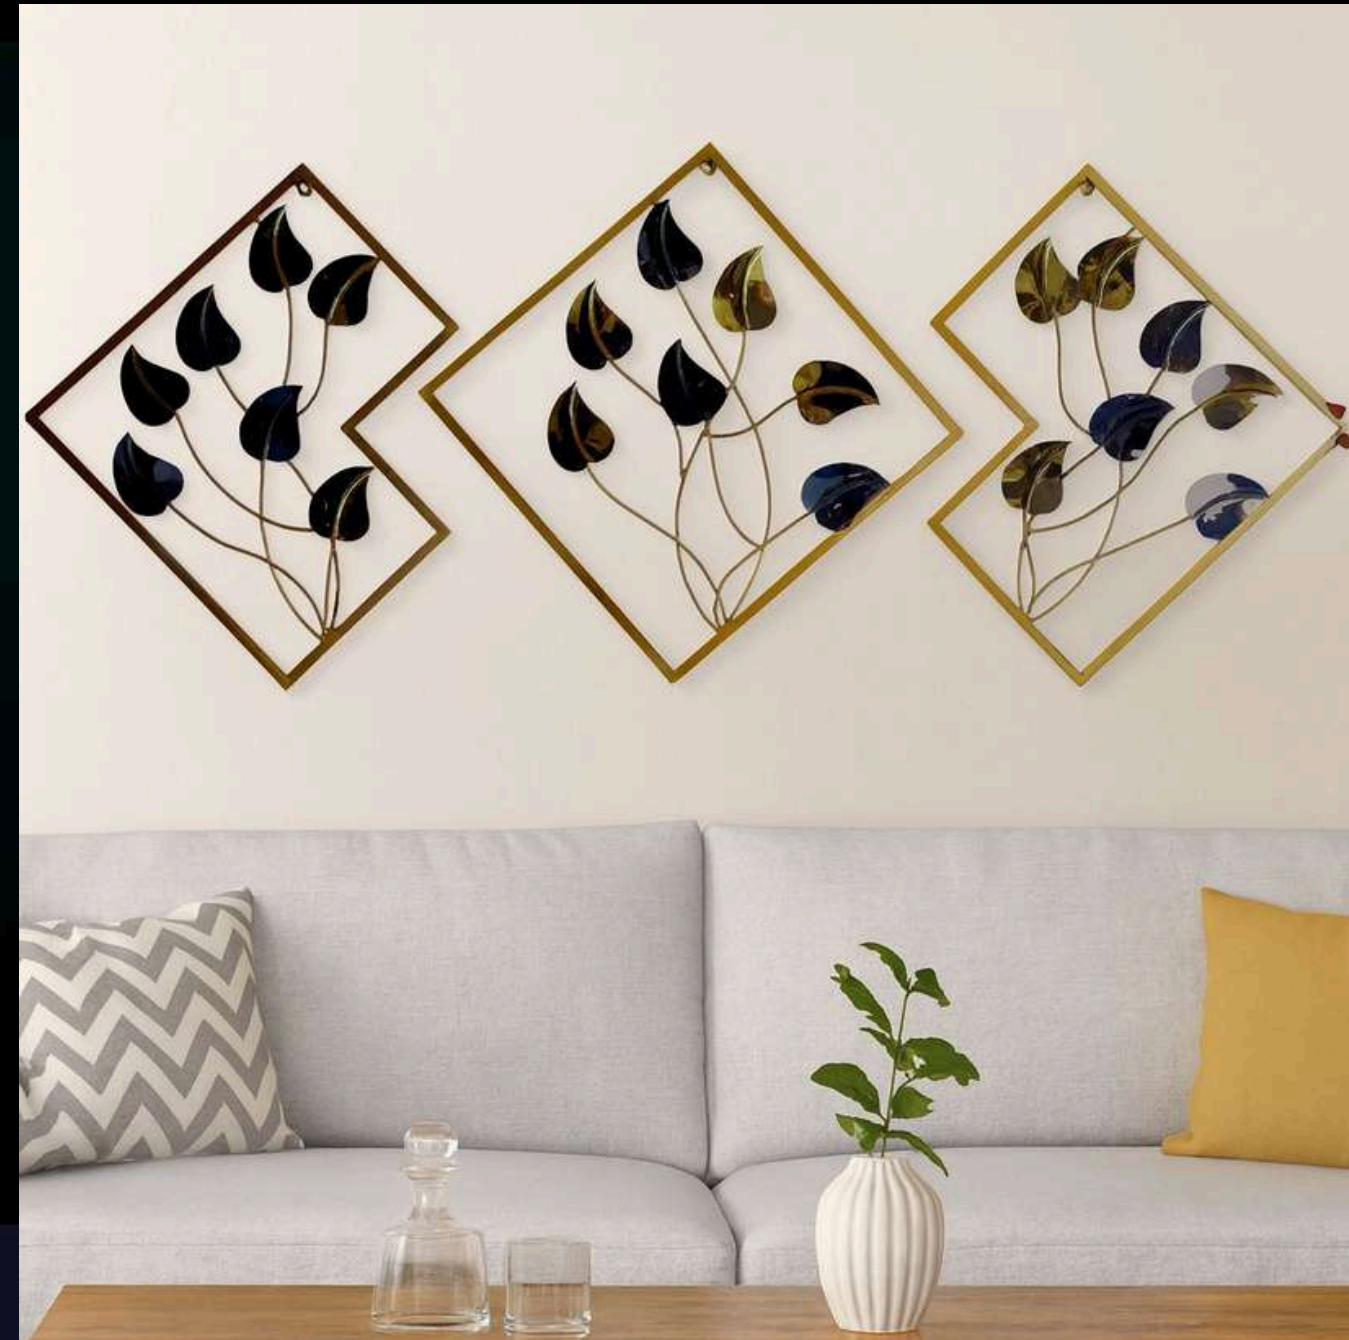

NAME: RLAM DECOR set of 3

CODE - SP312

SIZE(INCH) – **64*2*23(INCH)** L*W*H

MATERIAL : IRON AND STEEL

MRP-8500/-GST EXTRA