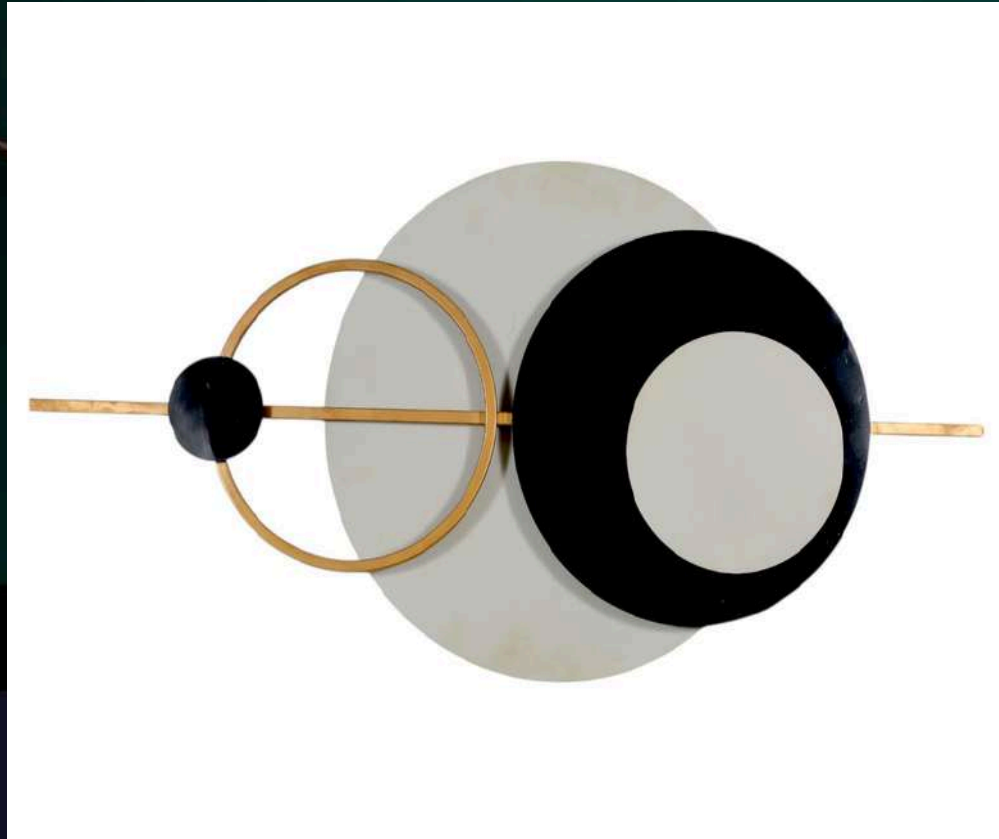

NAME: WALLSCAPES WHITE

CODE - SP213 (B)

SIZE(INCH) – 40*2*20.7L*W*H

MATERIAL : IRON AND STEEL

MRP- 12000/-GST EXTRA