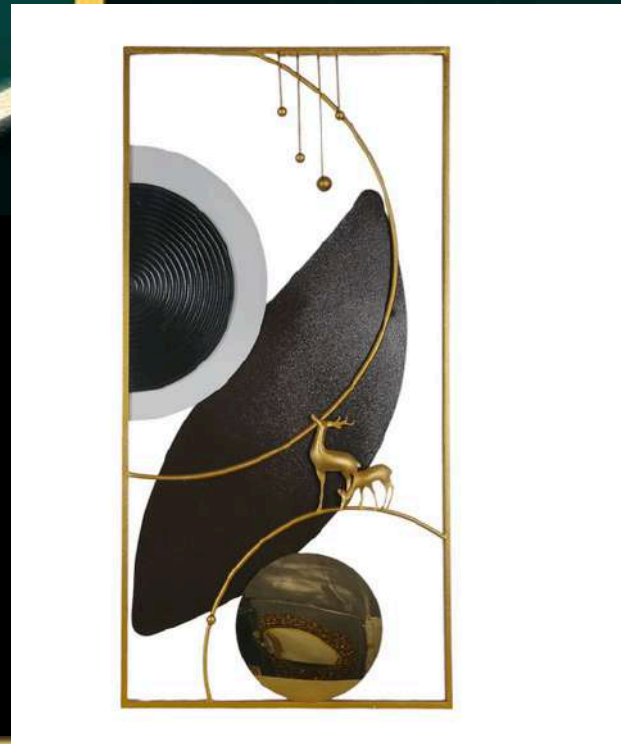

NAME: BEAUX DECOR

CODE - SP190

SIZE(INCH) – 24*02*48 L*W*H

☰ MATERIAL : IRON AND STEEL

MRP- 12000/-GST EXTRA