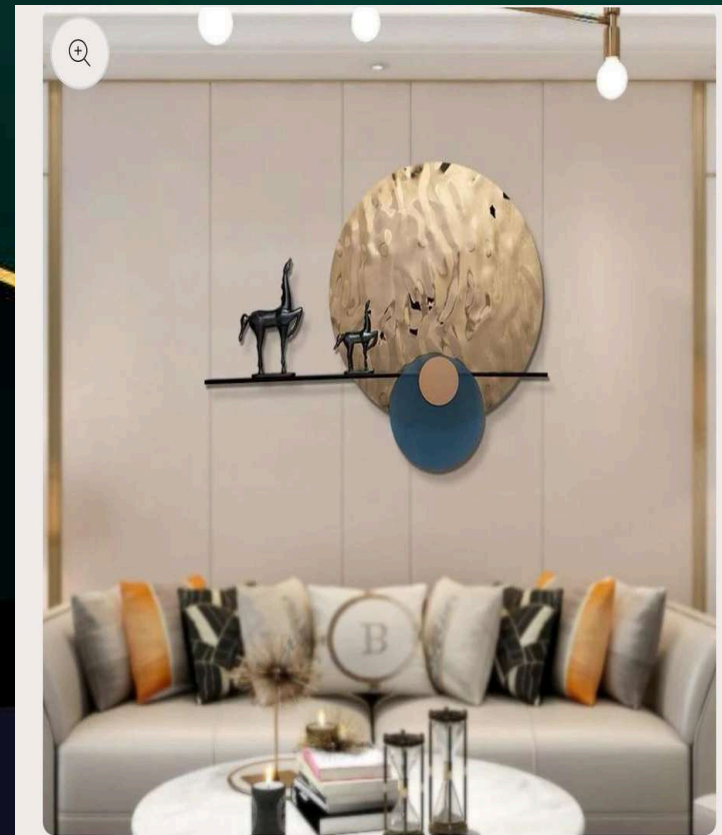

NAME: CHIC MANOR DECOR

CODE - SP320

SIZE(INCH) -50*2*28 L*W*H

MATERIAL : IRON AND STEEL

MRP- 14000/-GST EXTRA