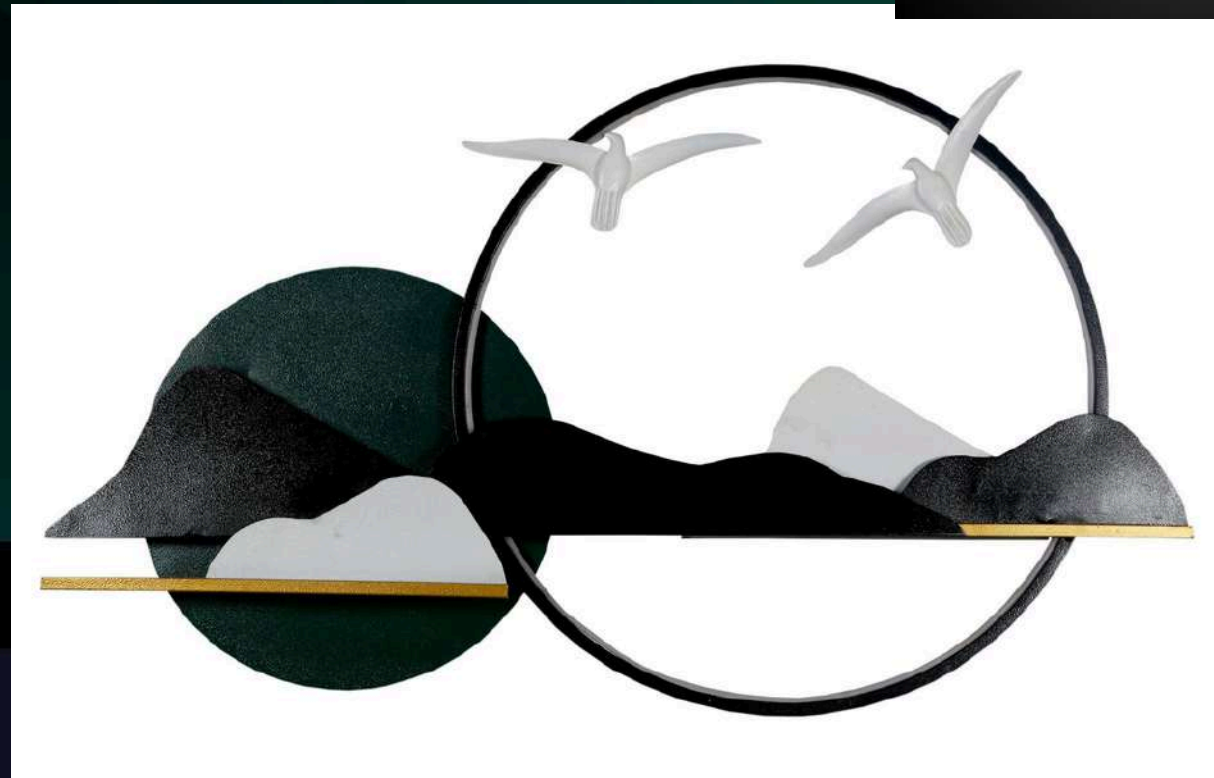

NAME: RENAISSANCE GREEN

CODE - SP230(A)

SIZE(INCH) -40*2*20 L*W*H

MATERIAL : IRON AND STEEL

MRP- 12000/-GST EXTRA