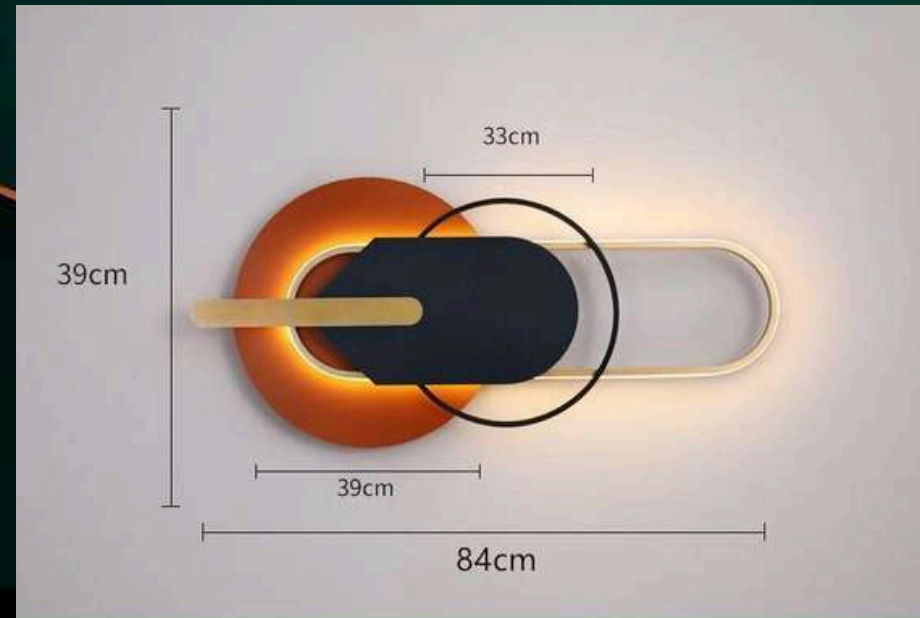

Material: Iron + Silicone
LED: 31W