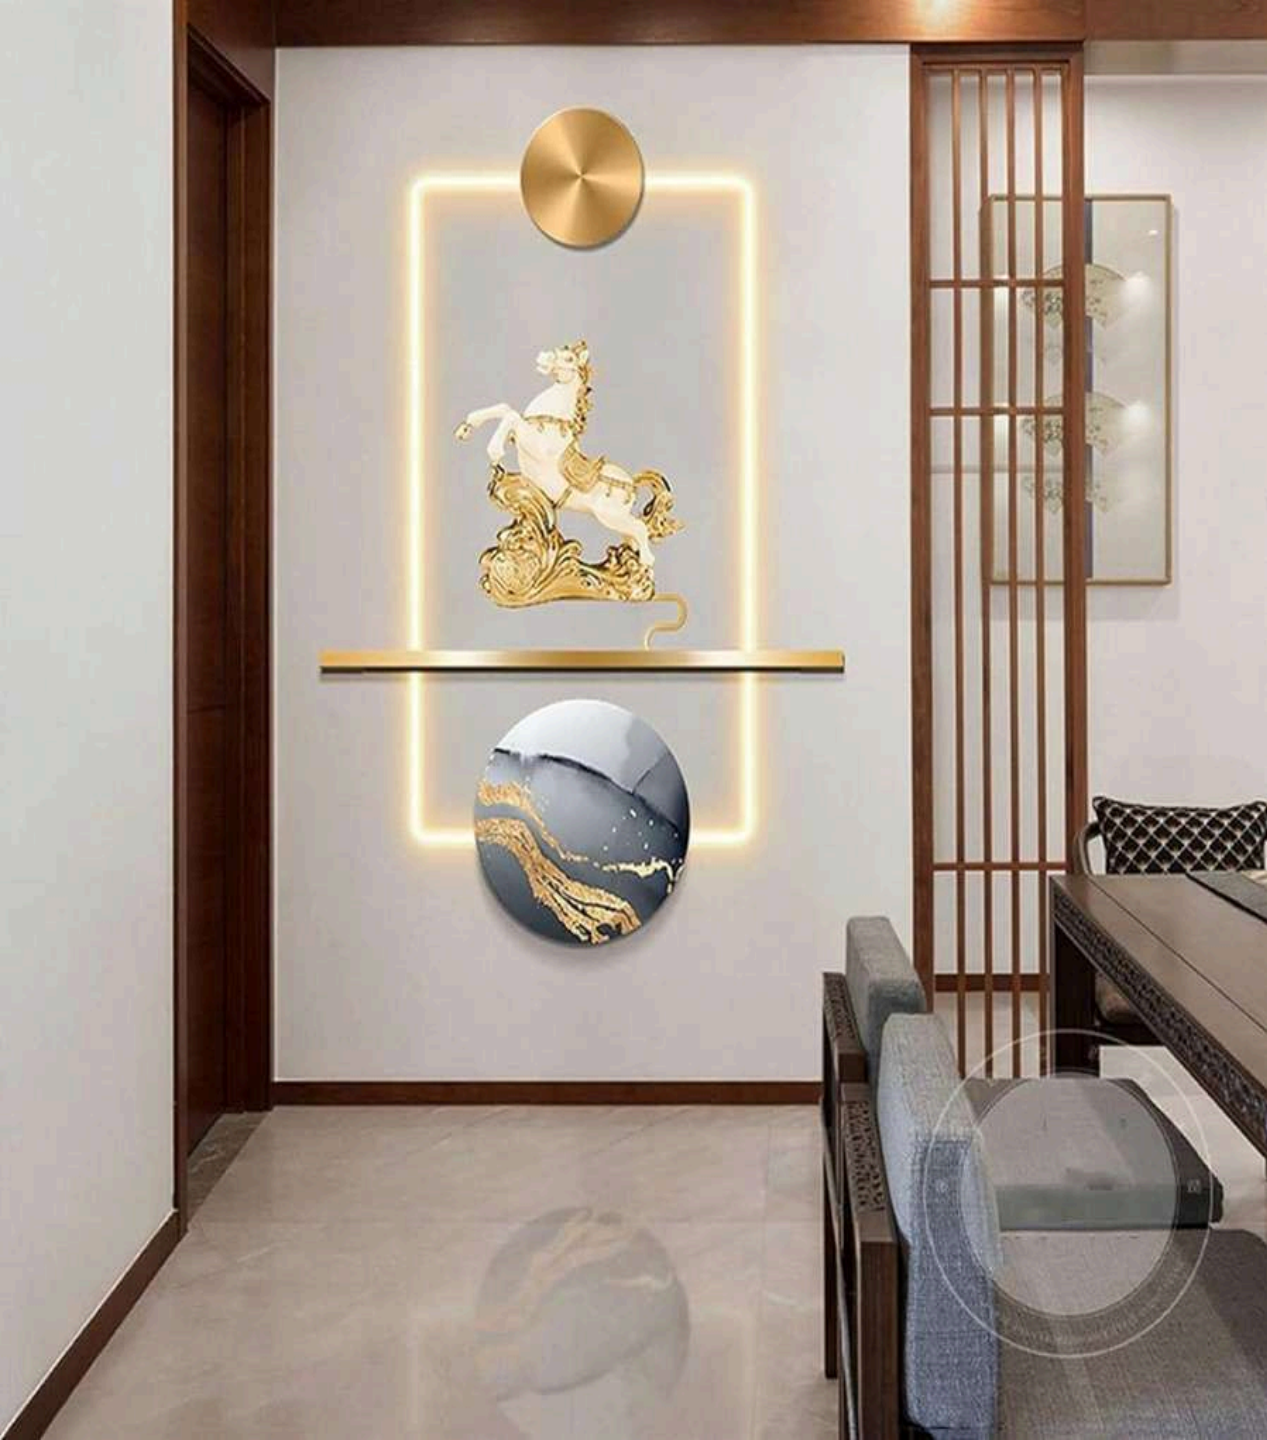

NAME: ARTFINA DECOR

CODE - SP178

SIZE(INCH) –27.5*2*39.3L*W*H

MATERIAL : IRON AND STEEL

MRP- 11000/-GST EXTRA