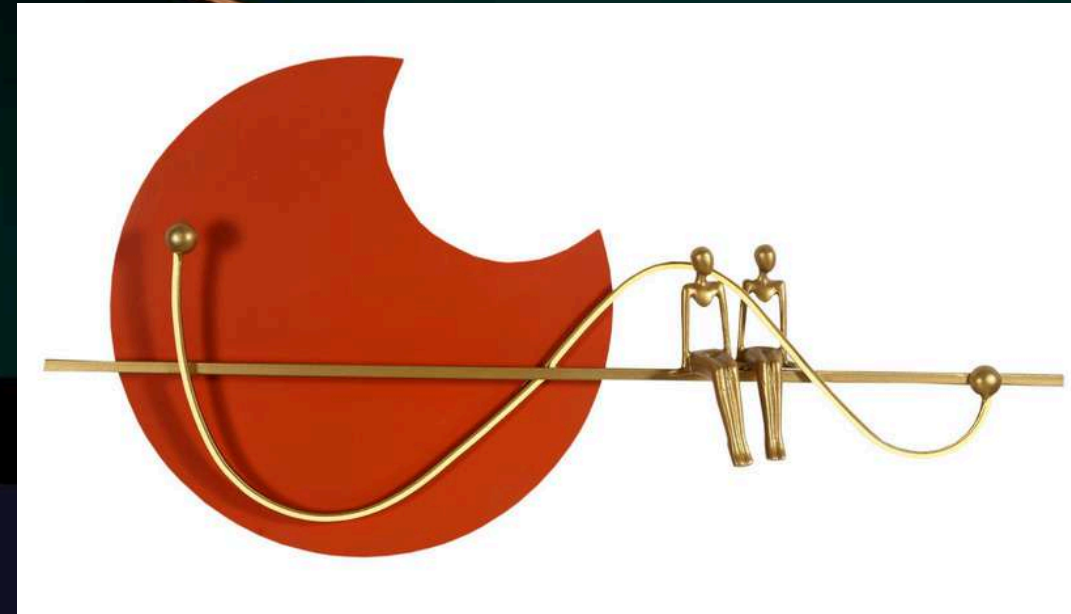

NAME: SHIMMERIA DECOR

CODE - SP228

SIZE(INCH) -40*2*20 L*W*H

MATERIAL : IRON AND STEEL

MRP- 12000/-GST EXTRA