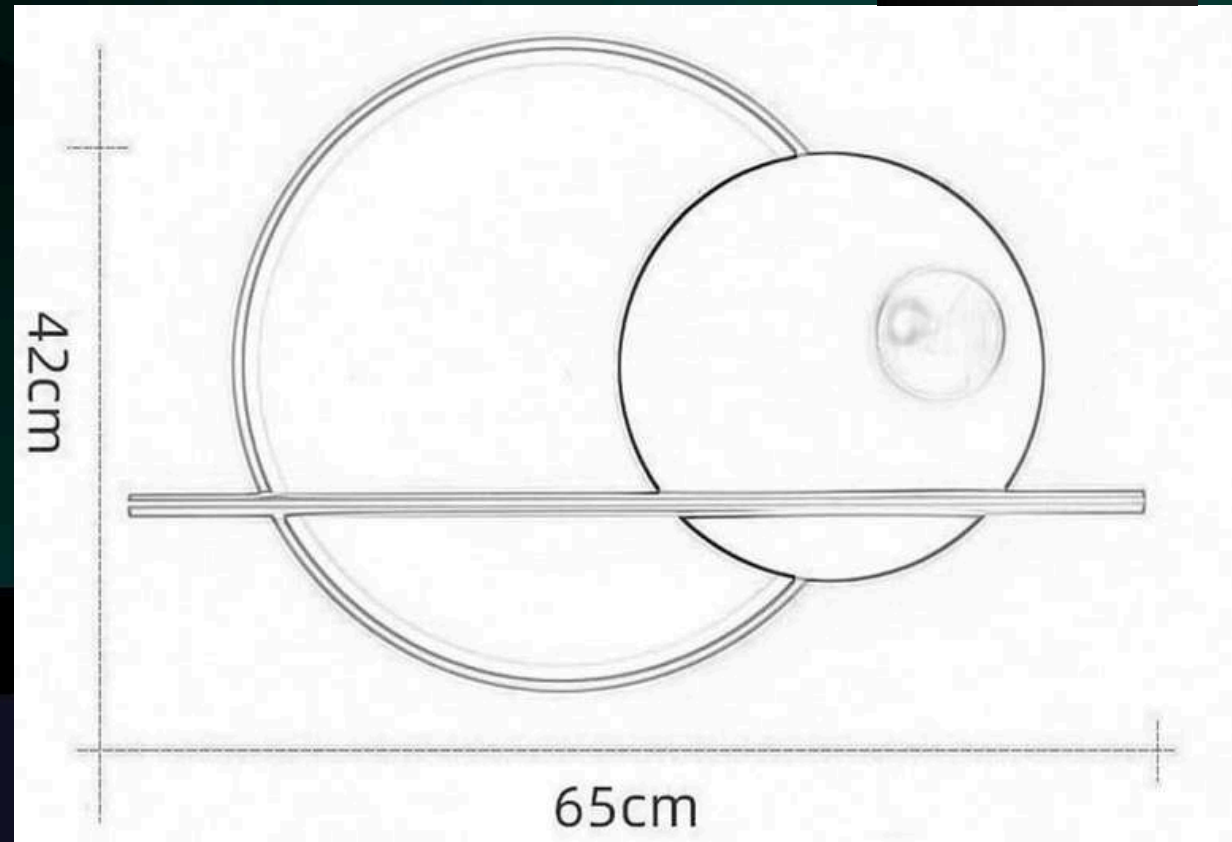

NAME: WHIMSIES DECOR

CODE - SP216

SIZE(INCH) – 26*2*17 L*W*H

MATERIAL : IRON AND STEEL

MRP- 9000/-GST EXTRA