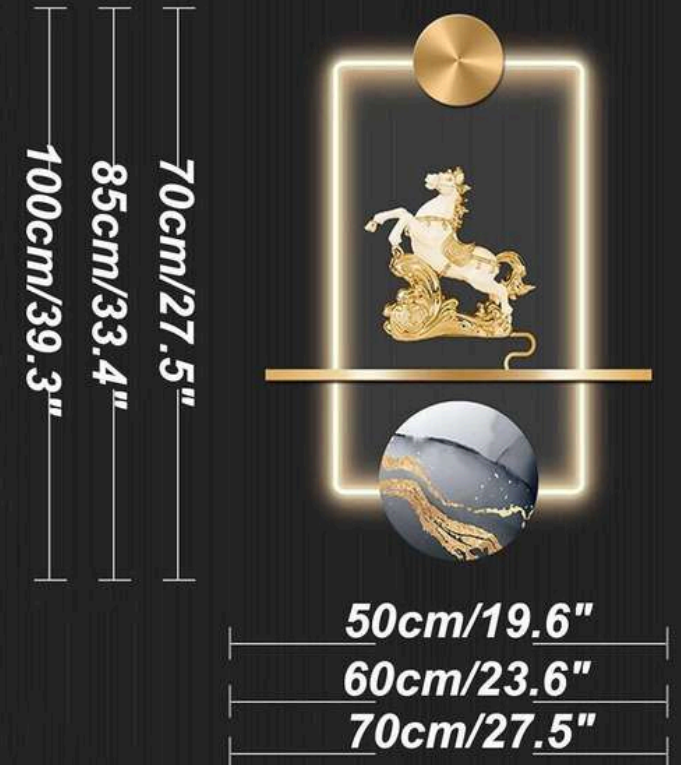

**NAME: ARTEZA DECOR**

CODE - SP171

SIZE(INCH) – 27\*02\*38 L\*W\*H

MATERIAL : IRON AND STEEL

MRP- 11500/-GST EXTRA

**NAME: DIVINE DECOR**

CODE - SP173

SIZE(INCH) – 19.6\*2\*27.5L\*W\*H

CODE - SP176

SIZE(INCH) –24\*02\*34 L\*W\*H

MATERIAL : IRON AND STEEL

MRP-12000/-GST EXTRA

**INDIA'S LARGEST MANUFACTURING UNIT OF WALL DECOR**

## NAME: CLAY DECOR

CODE - SP177

SIZE(INCH) – 23\*02\*58 L\*W\*H

MATERIAL : IRON AND STEEL

MRP-12000/-GST EXTRA

DREAM AURA DECOR  
PVT. LTD.

**NAME: ARTFINA DECOR**

CODE - SP178

SIZE(INCH) –27.5\*2\*39.3L\*W\*H

MATERIAL : IRON AND STEEL

MRP- 11000/-GST EXTRA