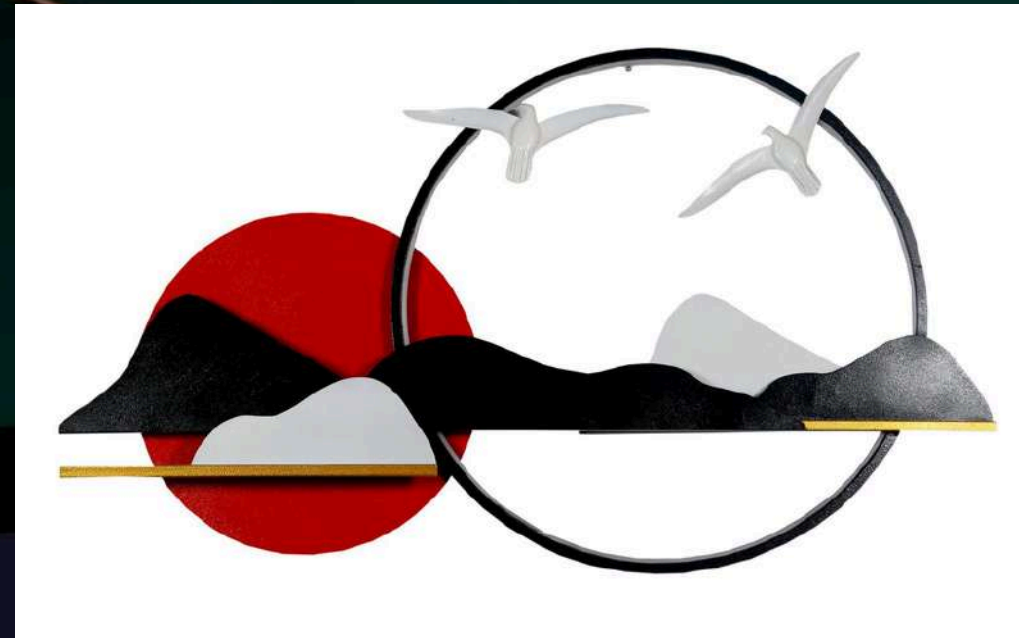

NAME: RENAISSANCE ORANGE

CODE - SP230(C)

SIZE(INCH) -40*2*20 L*W*H

MATERIAL : IRON AND STEEL

MRP- 12000/-GST EXTRA