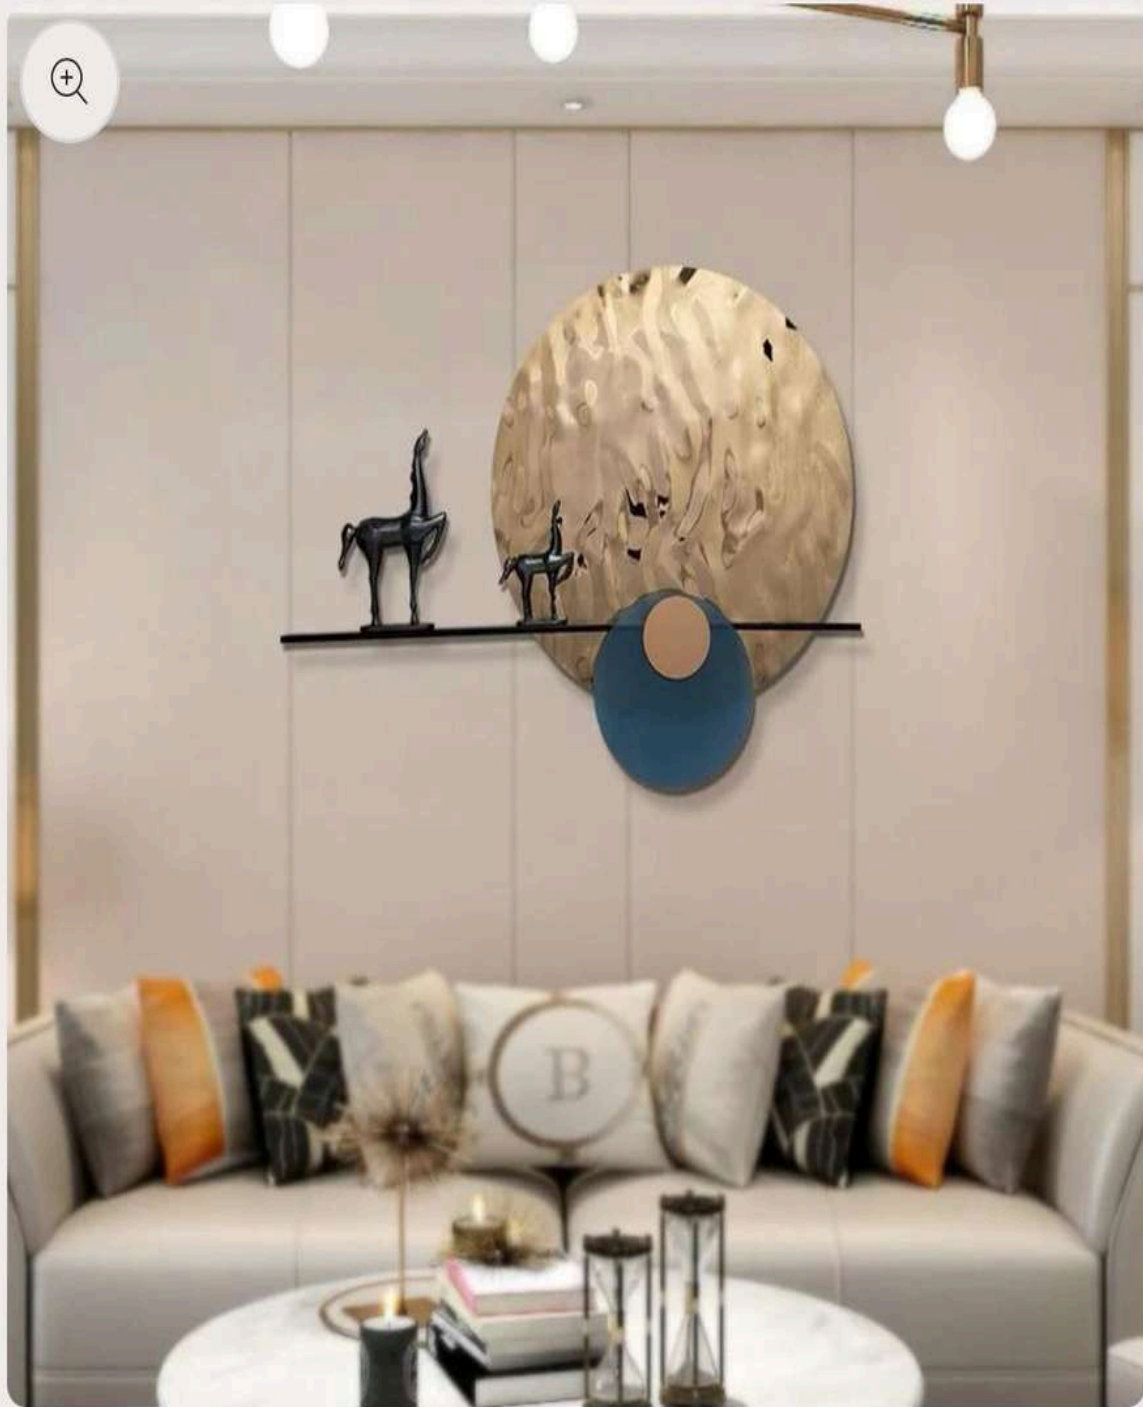

SIZE(INCH) – (L) 20\*02\*18L\*W\*H

(M) 20\*02\*18 L\*W\*H (S) 18\*02\*16 L\*W\*H

MATERIAL : IRON AND STEEL

MRP-12000/-GST EXTRA

**NAME: CHIC MANOR DECOR**

CODE - SP320

SIZE(INCH) -50\*2\*28 L\*W\*H

MATERIAL : IRON AND STEEL