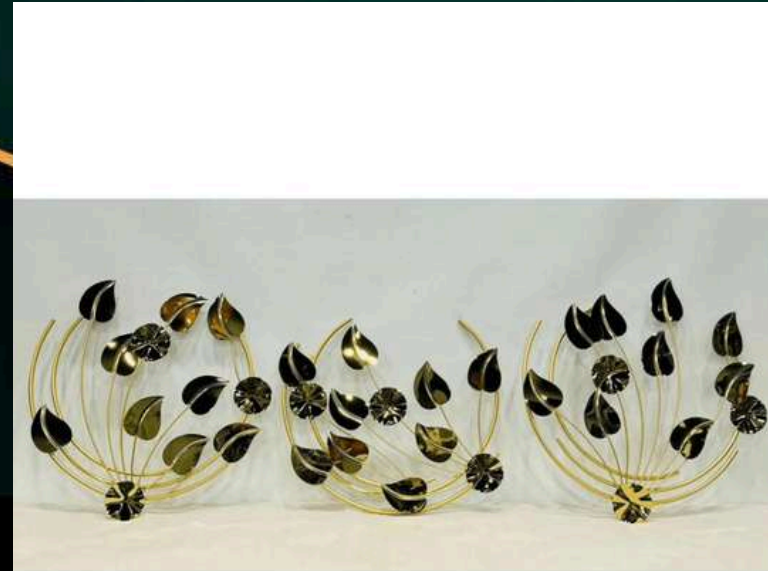

MRP-7500/-GST EXTRA

VECTOISTOCK.COM/47405175

**NAME: GLAM DECOR set of 3**

CODE - SP310

SIZE(INCH) –L\*W\*H

MATERIAL : IRON AND STEEL

MRP - 8500/-GST EXTRA

**NAME: RLAM DECOR set of 3**