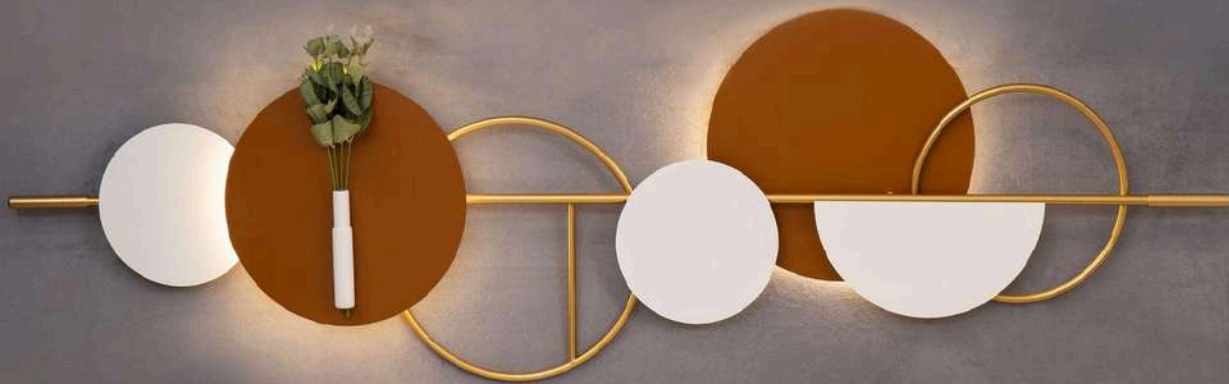

MRP- 12500/-GST EXTRA

INDIA'S LARGEST MANUFACTURING UNIT OF WALL DECOR

NAME : DECOR

CODE - SP535

SIZE(INCH) – L*W*H

MATERIAL : IRON AND STEEL

MRP- 12500/-GST EXTRA

INDIA'S LARGEST MANUFACTURING UNIT OF WALL DECOR