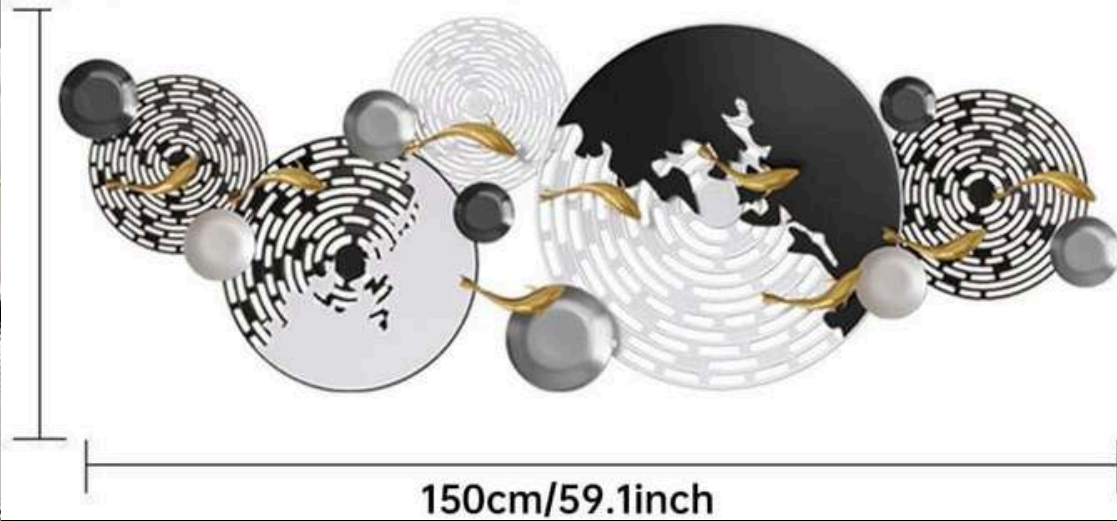

CODE - SP420(d)

SIZE(INCH) –59*04*20 L*W*H

MATERIAL : IRON AND STEEL

MRP- 12500/-GST EXTRA

50cm/19.7inch

INDIA'S LARGEST MANUFACTURING UNIT OF WALL DECOR

NAME : DECOR

CODE - SP425