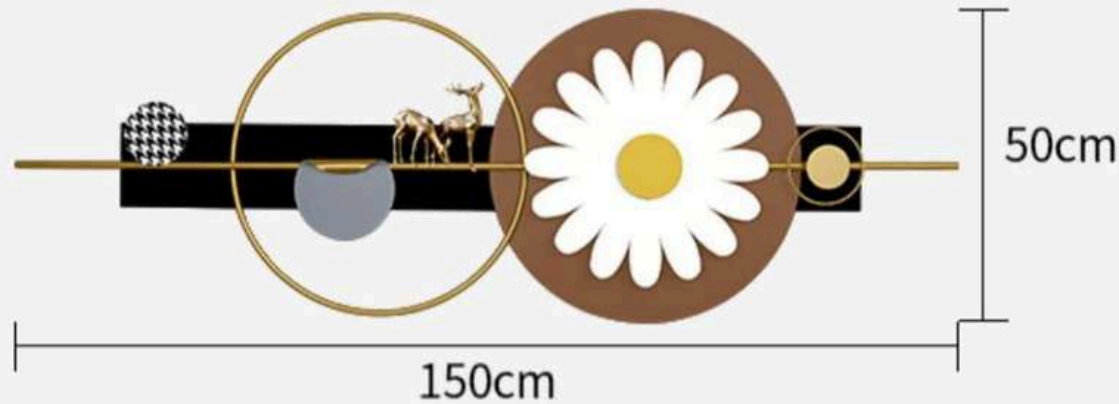

INDIA'S LARGEST MANUFACTURING UNIT OF WALL DECOR