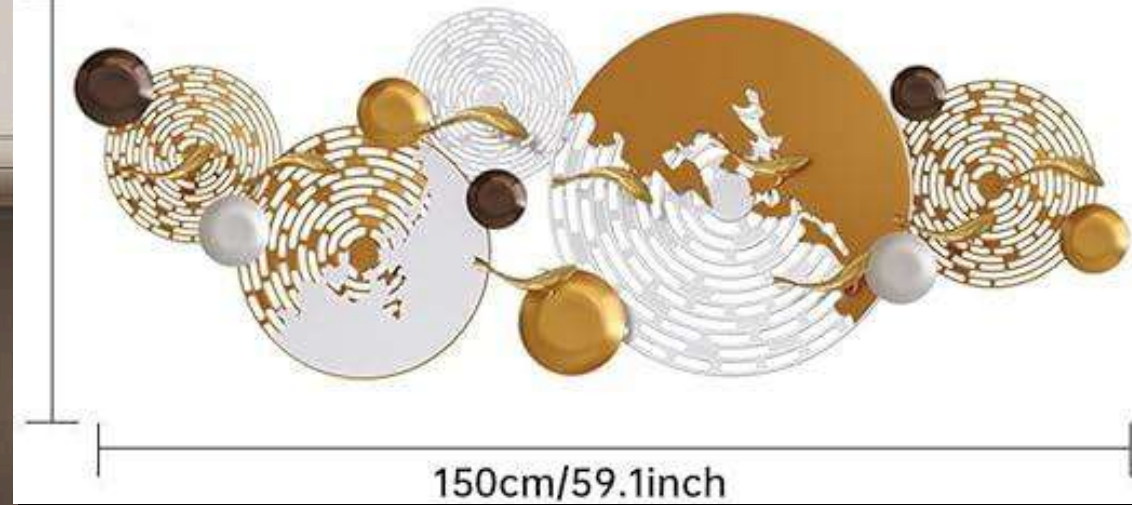

50cm/19.7inch