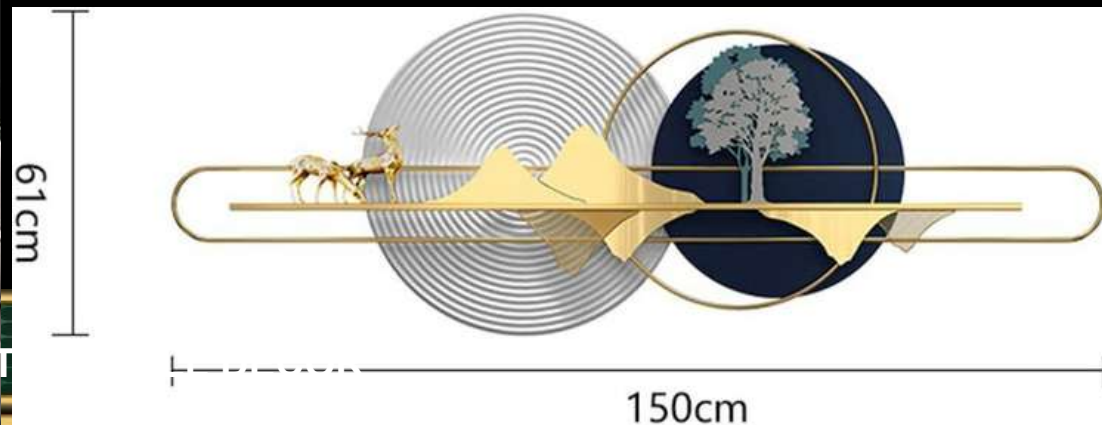

NAME: RUSS DECOR

CODE - SP327

SIZE(INCH) – 25*02*48 L*W*H

MATERIAL : IRON AND STEEL

MRP- 12000/-GST EXTRA

NAME:LUSS DECOR CODE -

SP328

SIZE(INCH)-25*02*48 L*W*H

INDIA'S LARGEST MANUFACTURING UNIT OF WALL DECOR

NAME : DECOR

CODE - SP415

SIZE(INCH) – *0* L*W*H

MATERIAL : IRON AND STEEL

MRP- 12500/-GST EXTRA

INDIA'S LARGEST MANUFACTURING UNIT

NAME : DECOR

CODE - SP420(a)

SIZE(INCH) – 59*04*20 L*W*H

MATERIAL : IRON AND STEEL

MRP- 12500/-GST EXTRA

50cm/19.7inch

150cm/59.1inch

INDIA'S LARGEST MANUFACTURING UNIT OF WALL DECOR

NAME : DECOR CODE -
SP420(b)

SIZE(INCH) – 59*04*20 L*W*H

MATERIAL : IRON AND STEEL

MRP- 12500/-GST EXTRA

The above dimensions are measured for reference only. There may be an

INDIA'S LARGEST MANUFACTURING UNIT OF WALL DECOR

NAME : DECOR