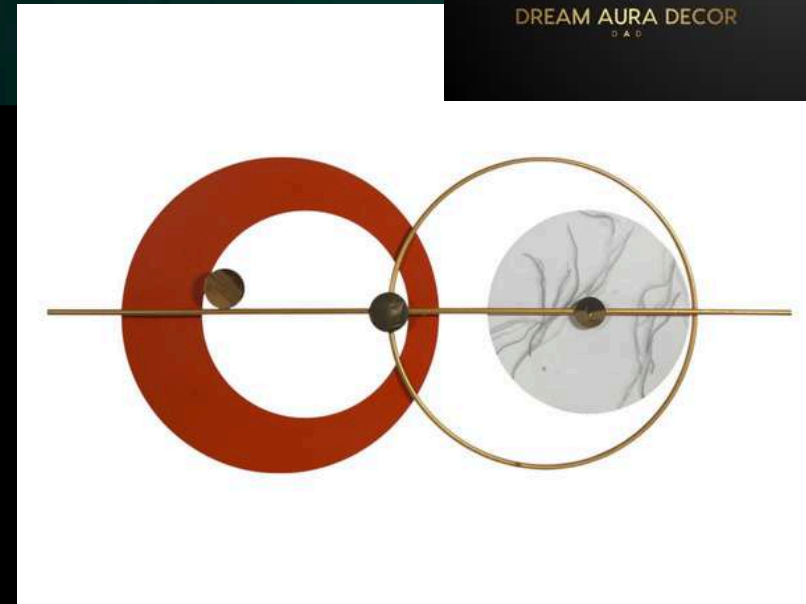

MATERIAL : IRON AND STEEL

MRP- 13500/-GST EXTRA

INDIA'S LARGEST MANUFACTURING UNIT OF WALL DECOR

NAME: APPEN DECOR

CODE - SP370

SIZE(INCH) – 47*02*20L*W*H

⇨ MATERIAL : IRON AND STEEL

MRP- 13000/-GST EXTRA