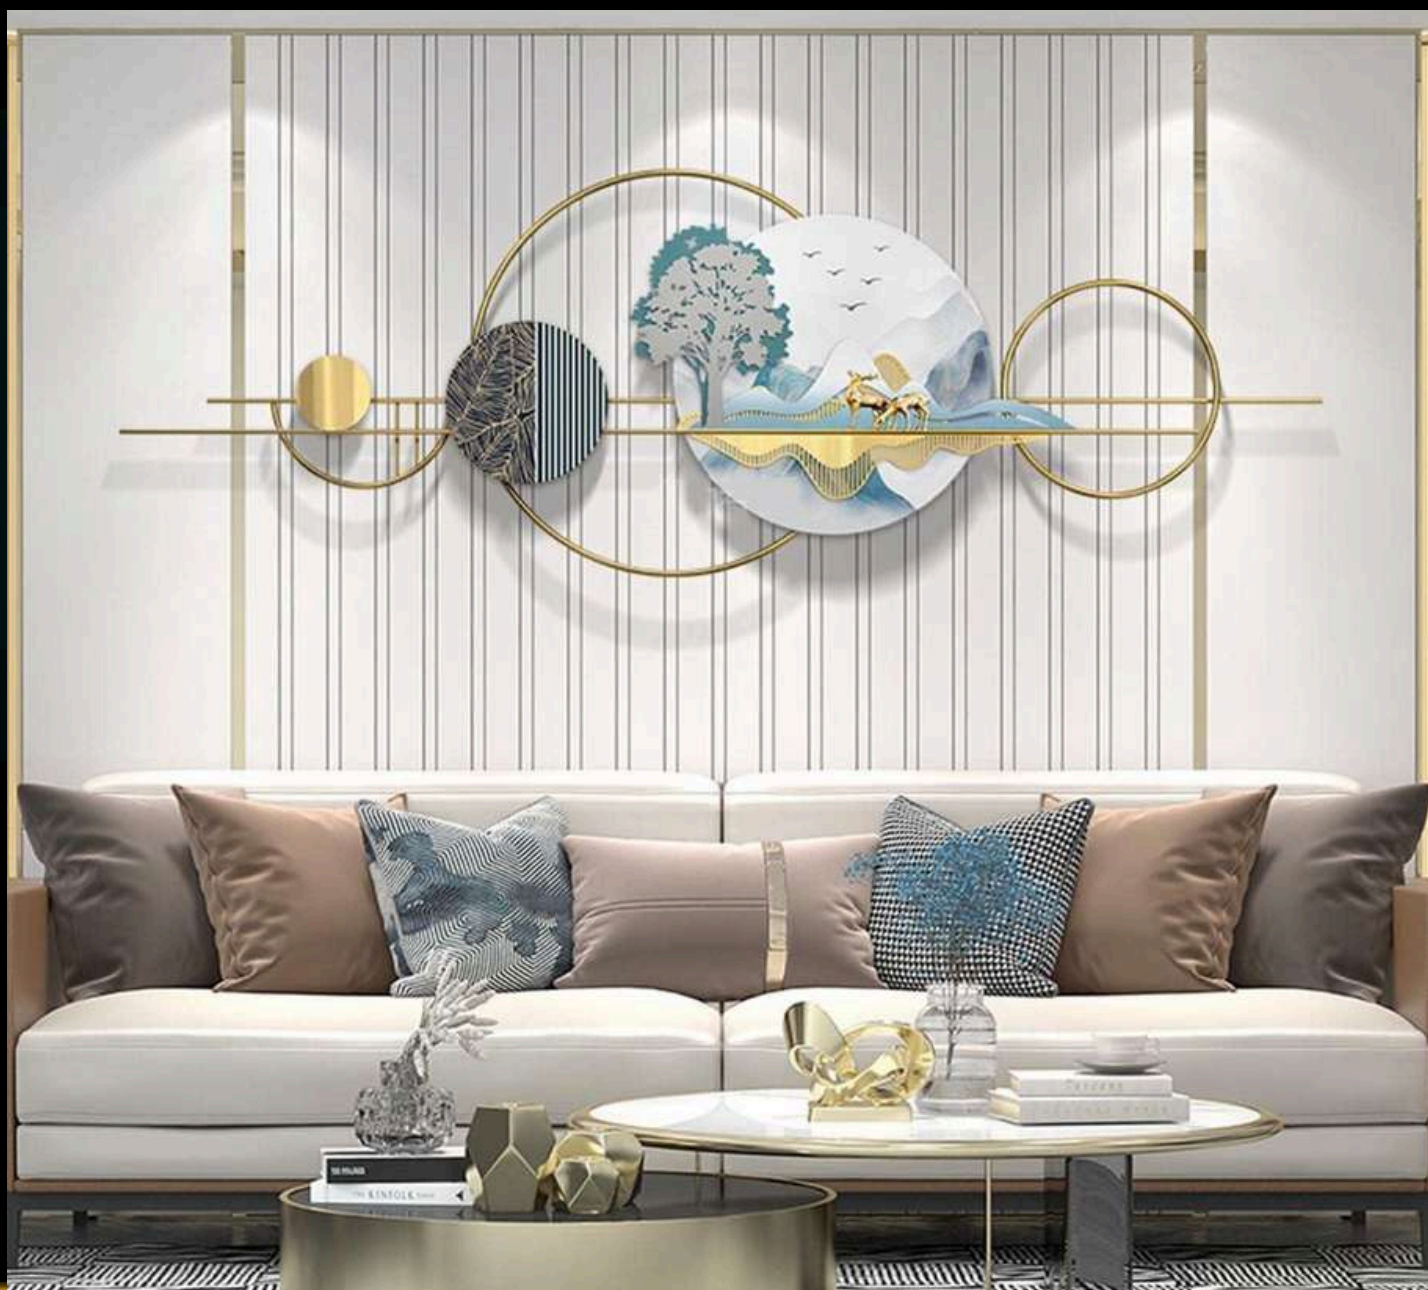

NAME : DECOR

CODE - SP425

SIZE(INCH) – *0* L*W*H

MATERIAL : IRON AND STEEL

MRP- 12500/-GST EXTRA

INDIA'S LARGEST MANUFACTURING UNIT OF WALL DECOR