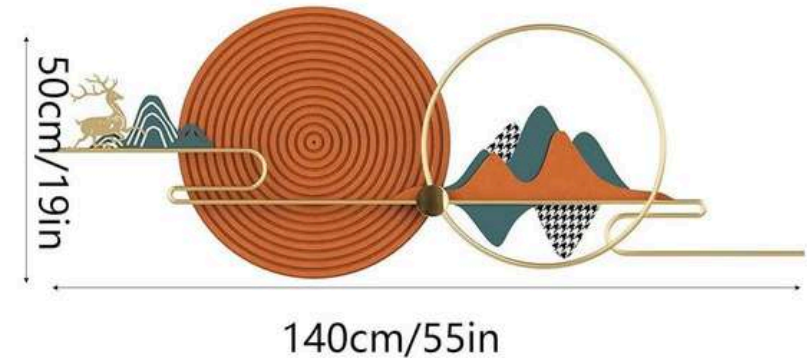

INDIA'S LARGEST MANUFACTURING UNIT OF WALL DECOR