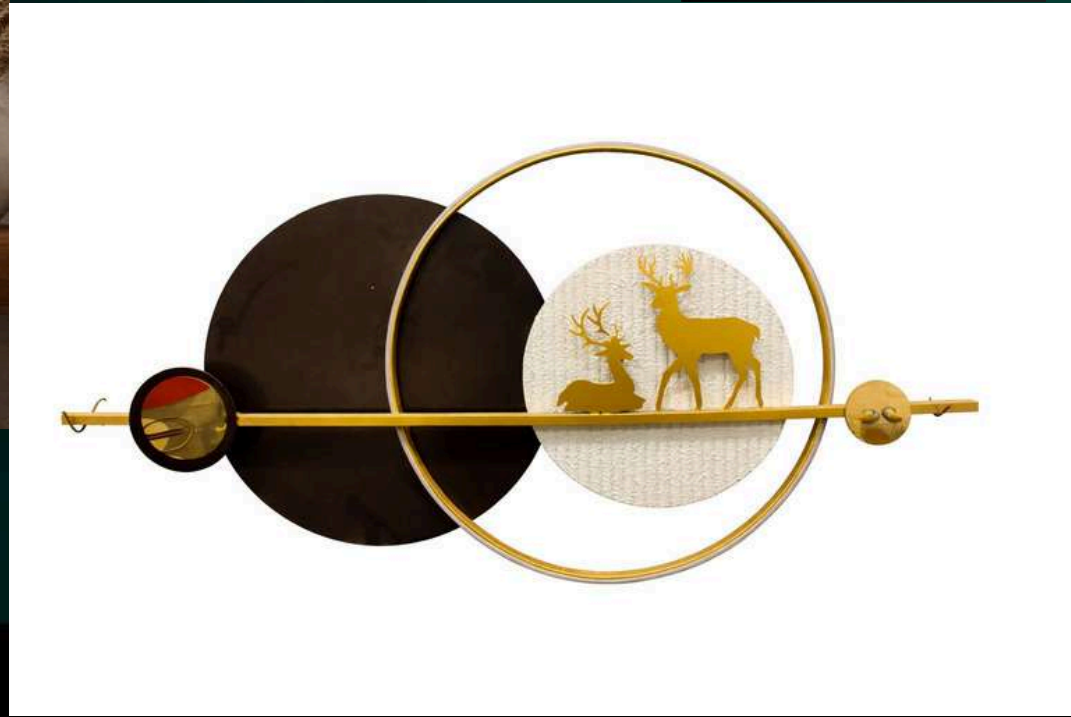

INDIA'S LARGEST MANUFACTURING UNIT OF WALL ART

NAME : DWELLING DECOR

CODE - SP340

SIZE(INCH) – 42*03*20 L*W*H

MATERIAL : IRON

PRICE: 12000/-GST EXTRA

INDIA'S LARGEST MANUFACTURING UNIT OF WALL ART

材质：木雕装置