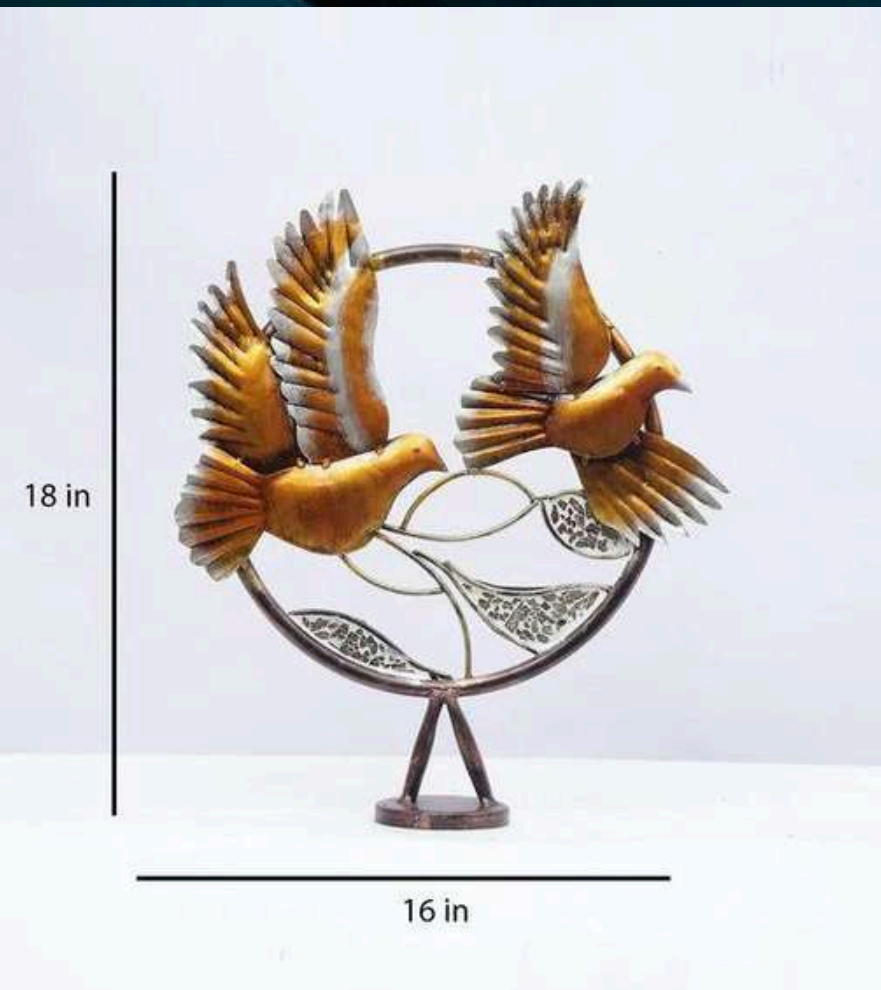

2 BIRD FLYING IN RING

CODE: T084
PRICE: 2450/-GST EXTRA
SIZE 18*16*4(INCH)

INDIA'S LARGEST MANUFACTURING UNIT OF TABLE ART