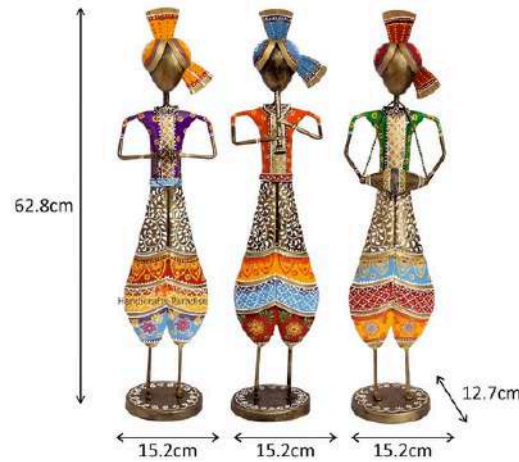

INDIA'S LARGEST MANUFACTURING UNIT OF TABLE ART

AKIRAS325ich

CODE: T005

PRICE: 6000/-GSTEXTRA

SIZE (INCH)05*06*25

AKIRAS322ich

CODE: T006

PRICE: 4500/-GSTEXTRA

SIZE (INCH)04*05*22

INDIA'S LARGEST MANUFACTURING UNIT OF TABLE ART

AKIRAS3 25inch

CODE: T005(b)
PRICE: 6000/-GST EXTRA
SIZE (INCH) 05*06*25

AKIRAS322ich

CODE: T006 (B)
PRICE: 4500/-GST EXTRA
SIZE (INCH) 04*05*22