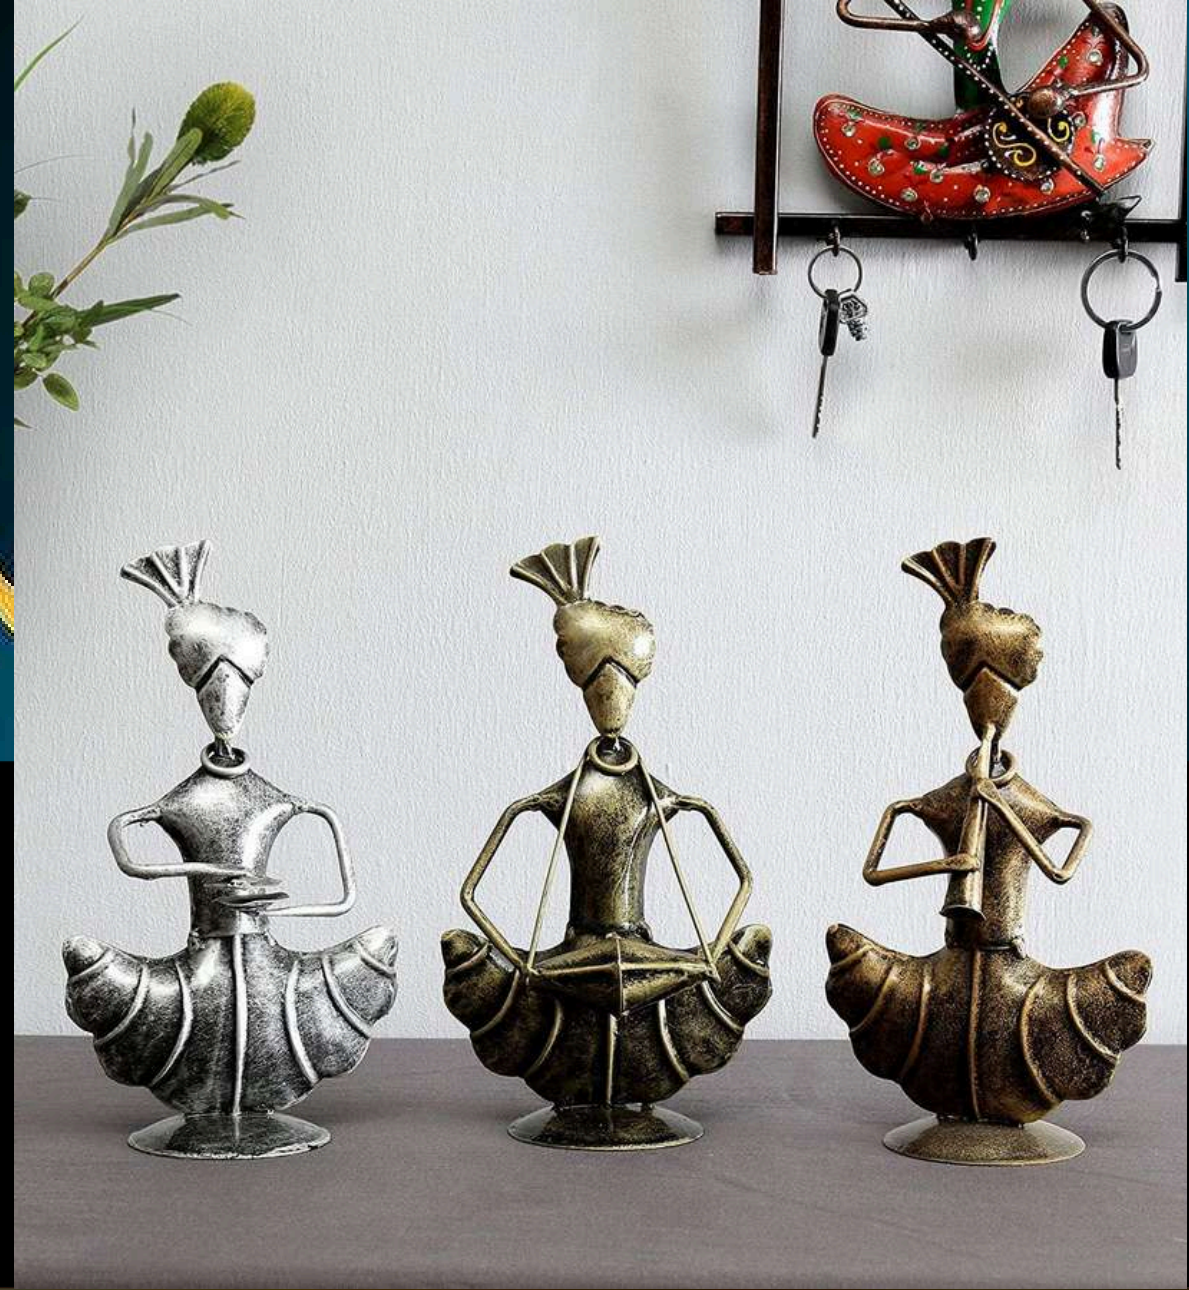

NENO SARDAR S3 DECOR
CODE – T128
SIZE - 05*03*09
PRICE – 2000/-GST EXTRA

INDIA'S LARGEST MANUFACTURING UNIT OF TABLE ART