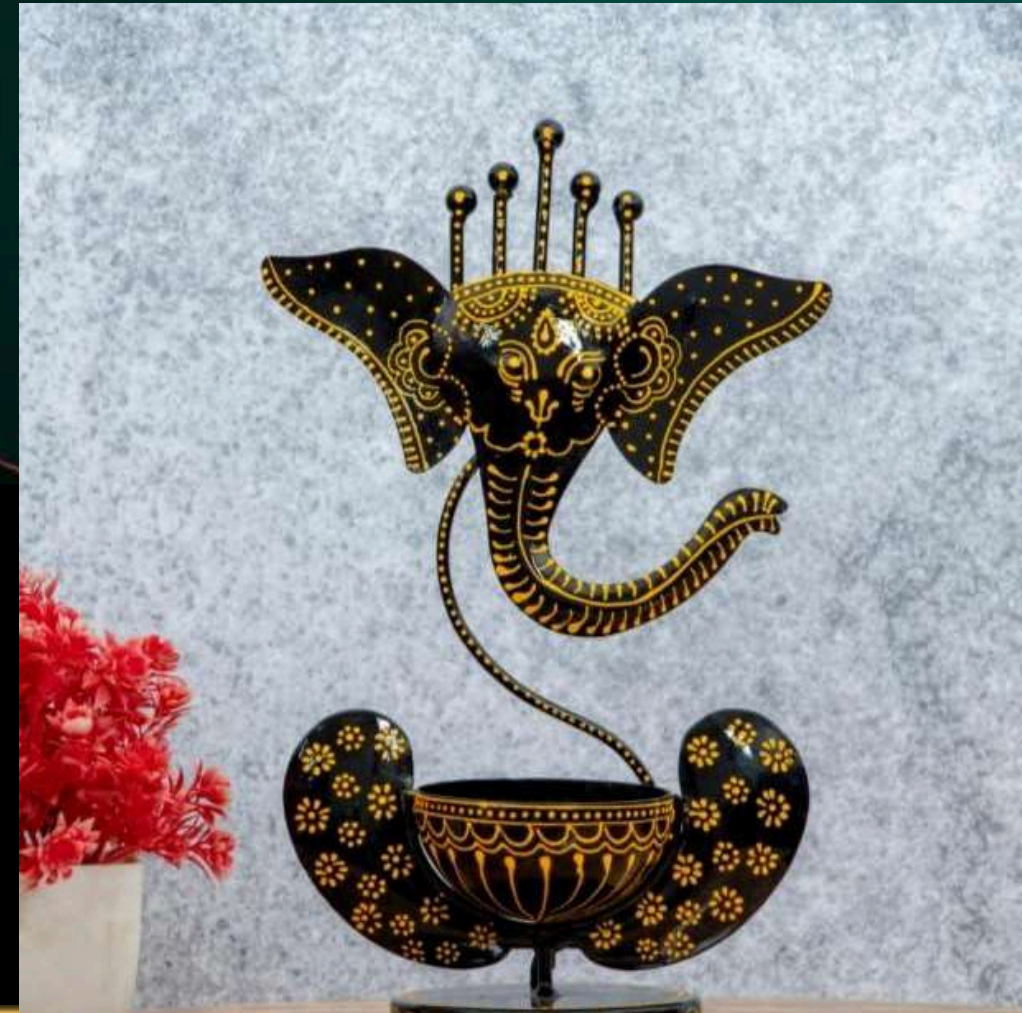

SIZE 12*07*04(INCH)

GANESH T-LIGHT

CODE: T090(B)

PRICE: 650/- GSTEXTRA

SIZE 12*07*04(INCH)

INDIA'S LARGEST MANUFACTURING UNIT OF WALL TIME

GANESH T-LIGHT

CODE: T090(C)