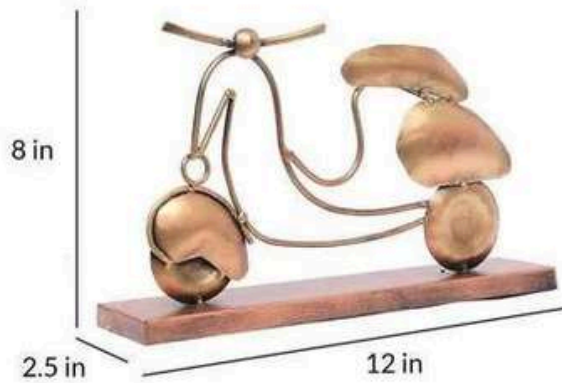

SIZE (INCH)-07*07*23

INDIA'S LARGEST MANUFACTURING UNIT OF WALL TIME

CRANE (BAGULA)S/2

CODE: T011

PRICE: 4000/-

SIZE (INCH)-BIG10*08*30

SMALL 23*09*04

INDIA'S LARGEST MANUFACTURING UNIT OF TABLE ART

BIKE TABEL TOP

CODE: T012

PRICE:1100/-

SIZE (INCH) 13*03*8

INDIA'S LARGEST MANUFACTURING UNIT OF TABLE ART

TABLE DÉCOR SCOOTER

CODE: T013

PRICE: 1100/-GSTEXTRA

SIZE (INCH)13*03*08

INDIA'S LARGEST MANUFACTURING UNIT OF TABLE ART

WELCOME PEN STAND

CODE: T015

PRICE: 900/-GSTEXTRA

SIZE (INCH)-07*03*08

INDIA'S LARGEST MANUFACTURING UNIT OF TABLE ART

PAGRI PEN STAND