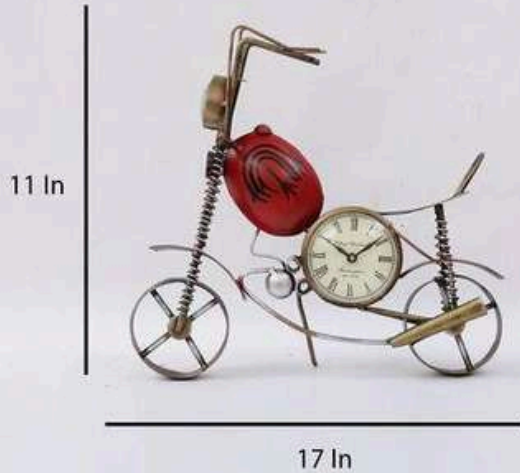

12 IN

21 IN

DREAM AURA DECOR
D.A.D.

INDIA'S LARGEST MANUFACTURING UNIT OF TABLE ART

BIKE WATCH TT

CODE: T076

PRICE: 2900/-GST EXTRA

SIZE (INCH)17*3*11