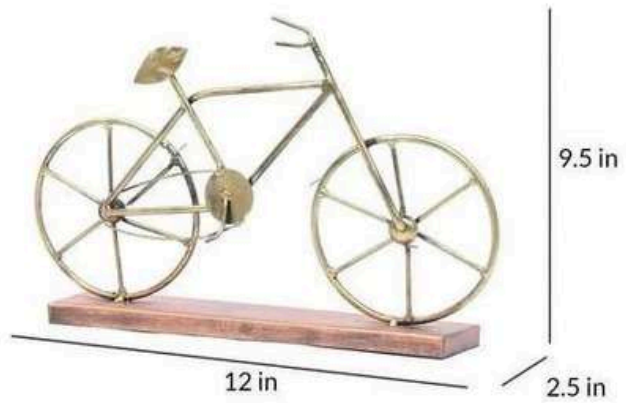

TABLE DÉCOR CYCLE

CODE: T022

PRICE: 1000/-GSTEXTRA

SIZE (INCH)15*4*7

DREAM AURA DECOR
D A D