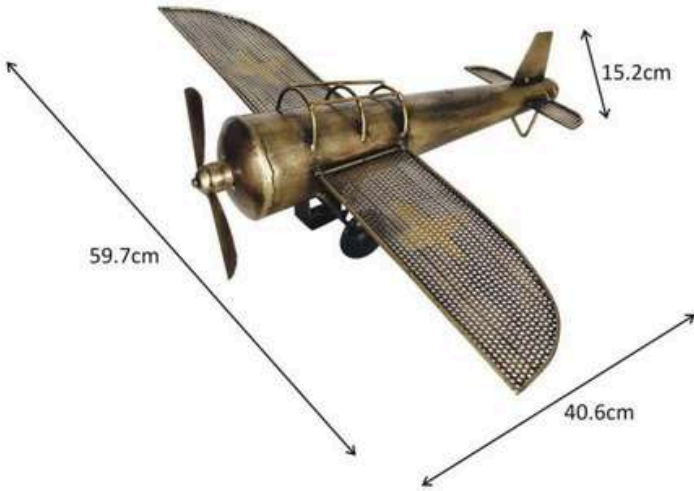

SMALL 8.5*6*31

DREAM AURA DECOR
D.A.D.

INDIA'S LARGEST MANUFACTURING UNIT OF TABLE ART

AEROPLANE DECORE

BARCODE: T026

PRICE: 2100/- GSTEXTRA

SIZE (INCH) 24*7*16

DREAM AURA DECOR
D.A.D.