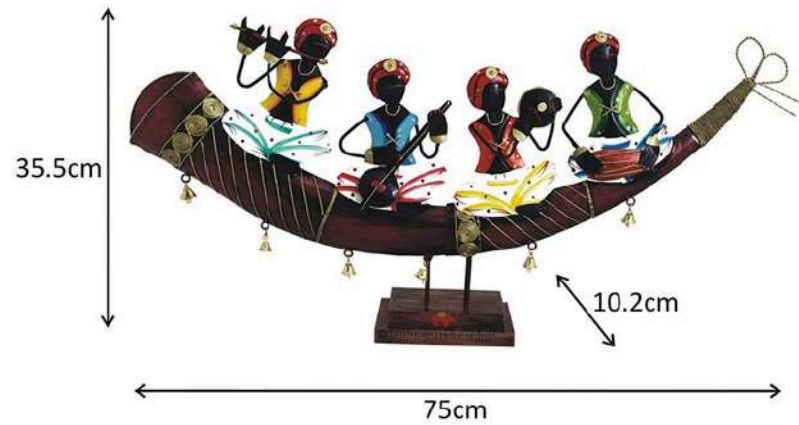

PRICE : 1800/-GSTEXTRA

SIZE (INCH)-9.5*05*7.5

INDIA'S LARGEST MANUFACTURING UNIT OF TABLE ART

4 MUSICIAN DARBAR DECOR

CODE – T126

SIZE - 30*04*15

PRICE – 4000/-GST EXTRA

INDIA'S LARGEST MANUFACTURING UNIT OF TABLE ART