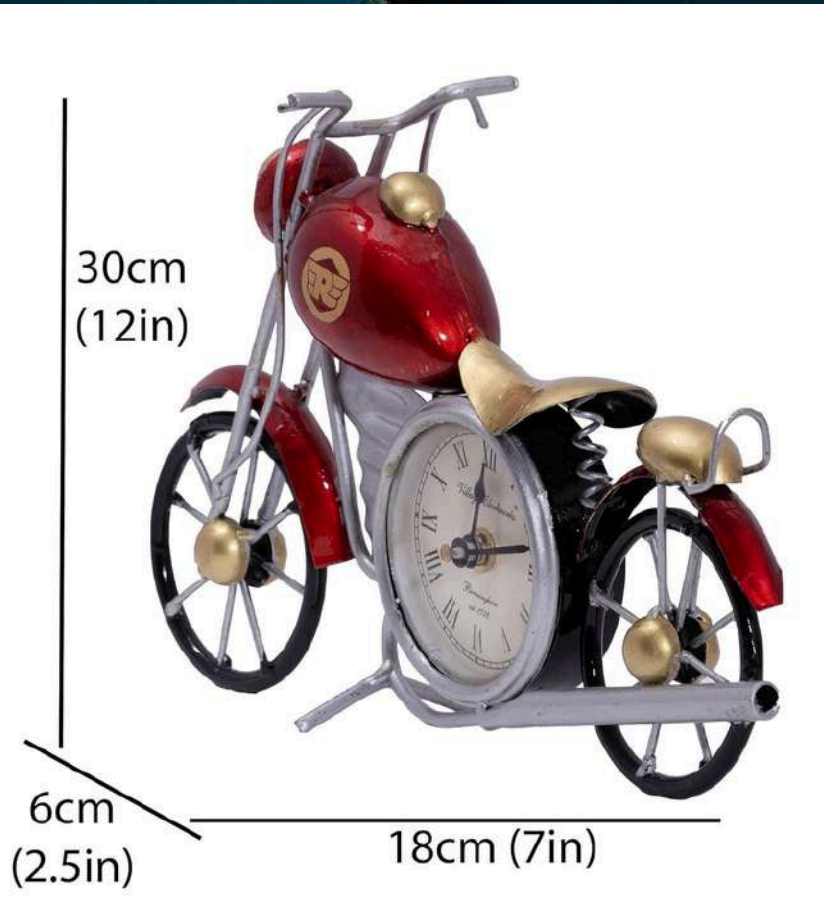

RBIKETIME (red)

CODE: T073(a)

PRICE:1700/-GST EXTRA

SIZE (INCH)- 07*2.5*12

INDIA'S LARGEST MANUFACTURING UNIT OF TABLE ART