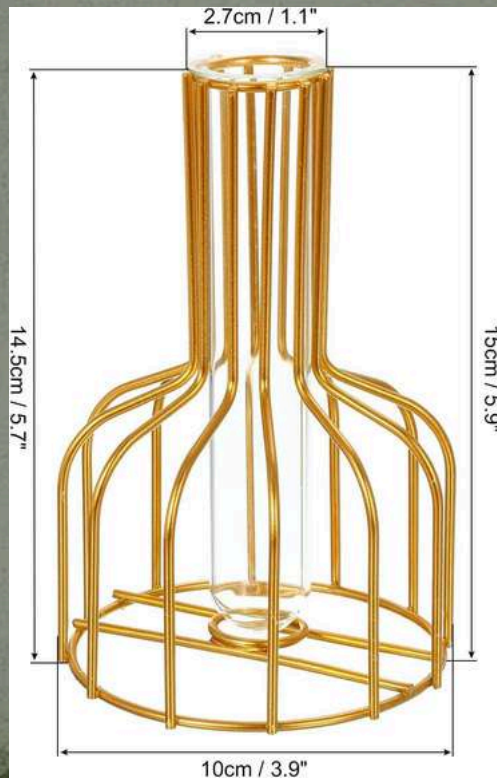

## Triangular Planter with gold stand

Size : L-12cm W-12cmH-18cm

Price – 725/-

Item Code:- 1113-A

Item Code:- 1113-B

Item Code:- P1113-F

Item Code:- P1113-E

Item Code:- P1113-D

## Metal Flower vase Set of 2

Price - 1950

Big-W-8.5cm L-8.5cm H-25cm

Small-W-8cm L-8cm H-17cm

Item No-P1148

## Testtube with metal stand

Price - 850/-

Item No-P1149

Size -10\*10\*15 cm