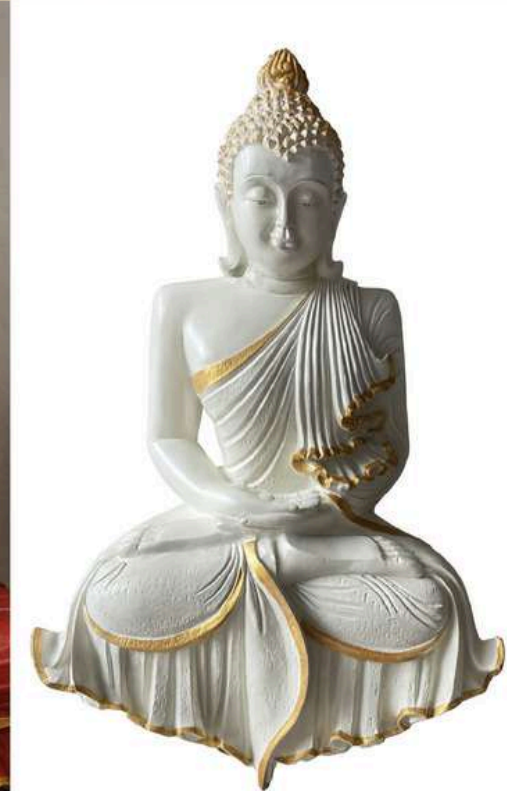

NAME: NAMASKAR DECOR

MRP - 3800/- GST EXTRA

SIZE(INCH) – 12*12*13.5 L*W*H

CODE – FB280(B)

CODE – FB280(A)

This meditating buddha statue is looks fully traditional looks to your home. This is a symbolic, ritualistic gesture used in yoga, Buddhism and Hinduism. The word is Sanskrit meaning "gesture," "mark" or "seal." Mudras are most commonly known as hand positions in yoga and meditation, which are believed to affect the flow of energy in the body and unblock chakras. We hope this brings lots of peace and happiness to your life.

This meditating buddha statue is looks fully traditional looks to your home. This is a symbolic, ritualistic gesture used in yoga, Buddhism and Hinduism. The word is Sanskrit meaning "gesture," "mark" or "seal." Mudras are most commonly known as hand positions in yoga and meditation, which are believed to affect the flow of energy in the body and unblock chakras. We hope this brings lots of peace and happiness to your life.