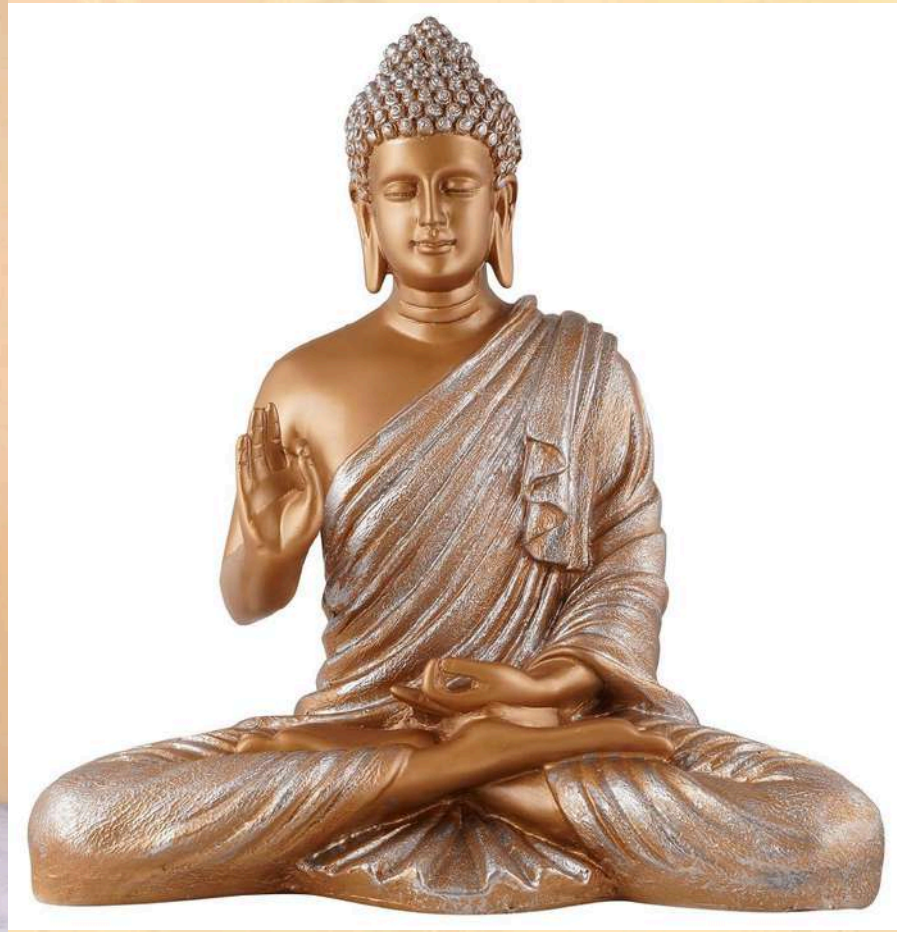

This meditating buddha statue is looks fully traditional looks to your home. This is a symbolic, ritualistic gesture used in yoga, Buddhism and Hinduism. The word is Sanskrit meaning "gesture," "mark" or "seal." Mudras are most commonly known as hand positions in yoga and meditation, which are believed to affect the flow of energy in the body and unblock chakras. We hope this brings lots of peace and happiness to your life.

NAME: ASHIWARD BUDHA DECOR (15")

SIZE(INCH) -14*7.5*15 L*W*H

MRP - 2645-GST

EXTRA

CODE - FB010(I)

CODE - FB010(J)

CODE - FB010(H)

This meditating buddha statue is looks fully traditional looks to your home. This is a symbolic, ritualistic gesture used in yoga, Buddhism and Hinduism. The word is Sanskrit meaning "gesture," "mark" or "seal." Mudras are most commonly known as hand positions in yoga and meditation, which are believed to affect the flow of energy in the body and unblock chakras. We hope this brings lots of peace and happiness to your life.