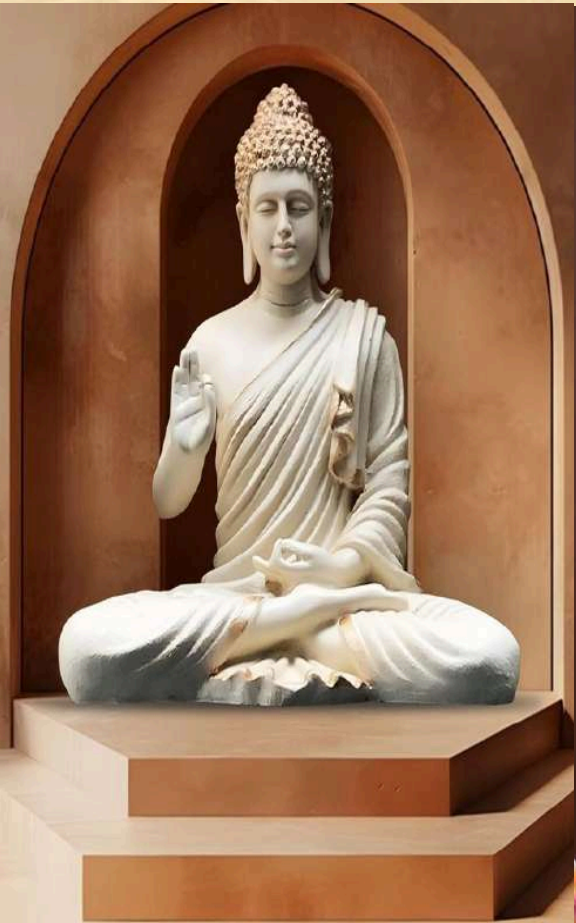

This meditating buddha statue is looks fully traditional looks to your home. This is a symbolic, ritualistic gesture used in yoga, Buddhism and Hinduism. The word is Sanskrit meaning "gesture," "mark" or "seal." Mudras are most commonly known as hand positions in yoga and meditation, which are believed to affect the flow of energy in the body and unblock chakras. We hope this brings lots of peace and happiness to your life.