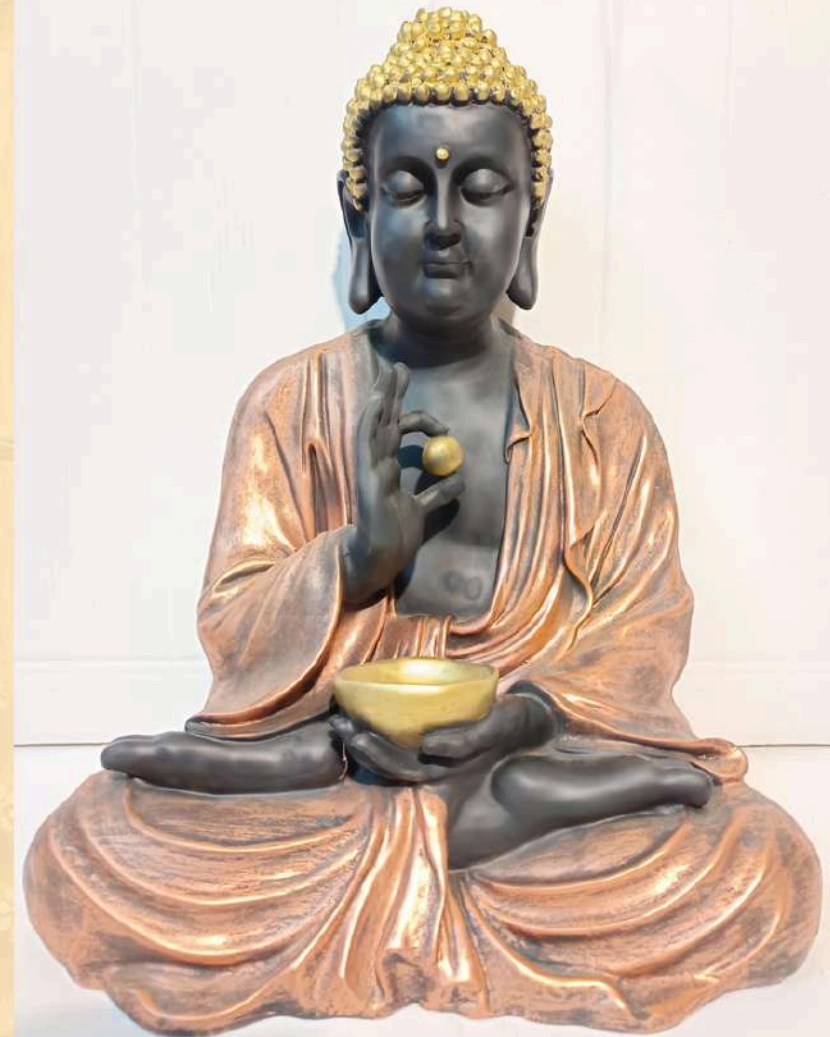

CODE – FB081B)

SIZE(INCH)18*12*24 L*W*H

MRP- 8700-GST EXTRA

CODE – FB085(B)

SIZE(INCH)24*17.5*30 L*W*H

MRP- 13300-GSTEXTRA

This meditating buddha statue is looks fully traditional looks to your home. This is a symbolic, ritualistic gesture used in yoga, Buddhism and Hinduism. The word is Sanskrit meaning "gesture," "mark" or "seal." Mudras are most commonly known as hand positions in yoga and meditation, which are believed to affect the flow of energy in the body and unblock chakras. We hope this brings lots of peace and happiness to your life.