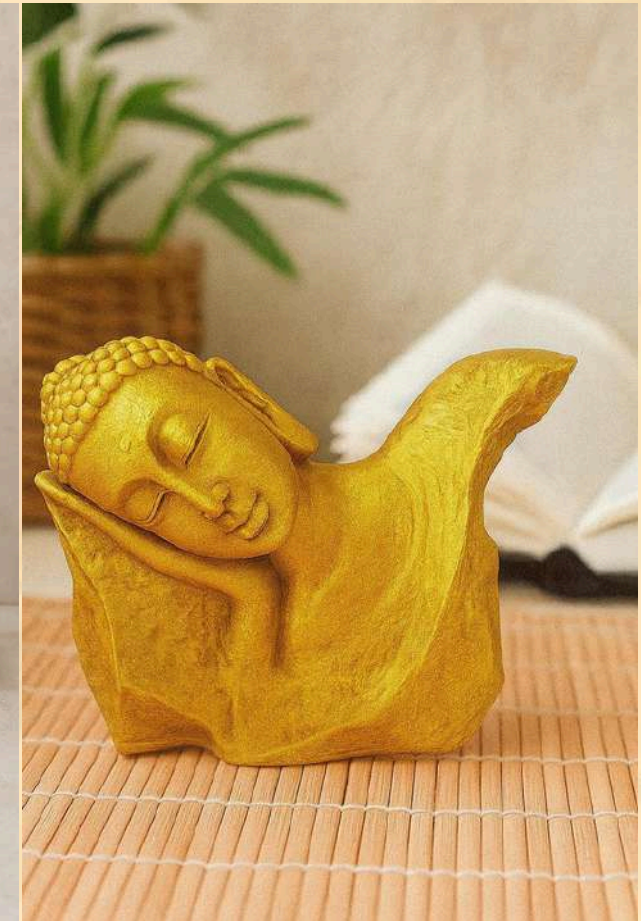

NAME:

SIZE(INCH) -L*W*H

MRP- /-GSTEXTRA

CODE -FB435

This meditating buddha statue is looks fully traditional looks to your home. This is a symbolic, ritualistic gesture used in yoga, Buddhism and Hinduism. The word is Sanskrit meaning “gesture,” “mark” or “seal.” Mudras are most commonly known as hand positions in yoga and meditation, which are believed to affect the flow of energy in the body and unblock chakras. We hope this brings lots of peace and happiness to your life.

NAME- SLEEPING BUDHA

CODE –FB450

SIZE(INCH) - 12*03*05

MRP-1450/-GST EXTRA

MATERIAL :RESIN MARBLE

NAME: HALF BUDHA STONE

SIZE(INCH) -5.5*03*04 L*W*H

MRP-1250/-GST EXTRA

CODE – FB475(A)

CODE– FB475(B)

CODE – FB475(C)

CODE – FB475(D)

This meditating buddha statue is looks fully traditional looks to your home. This is a symbolic, ritualistic gesture used in yoga, Buddhism and Hinduism. The word is Sanskrit meaning "gesture," "mark" or "seal." Mudras are most commonly known as hand positions in yoga and meditation, which are believed to affect the flow of energy in the body and unblock chakras. We hope this brings lots of peace and happiness to your life.