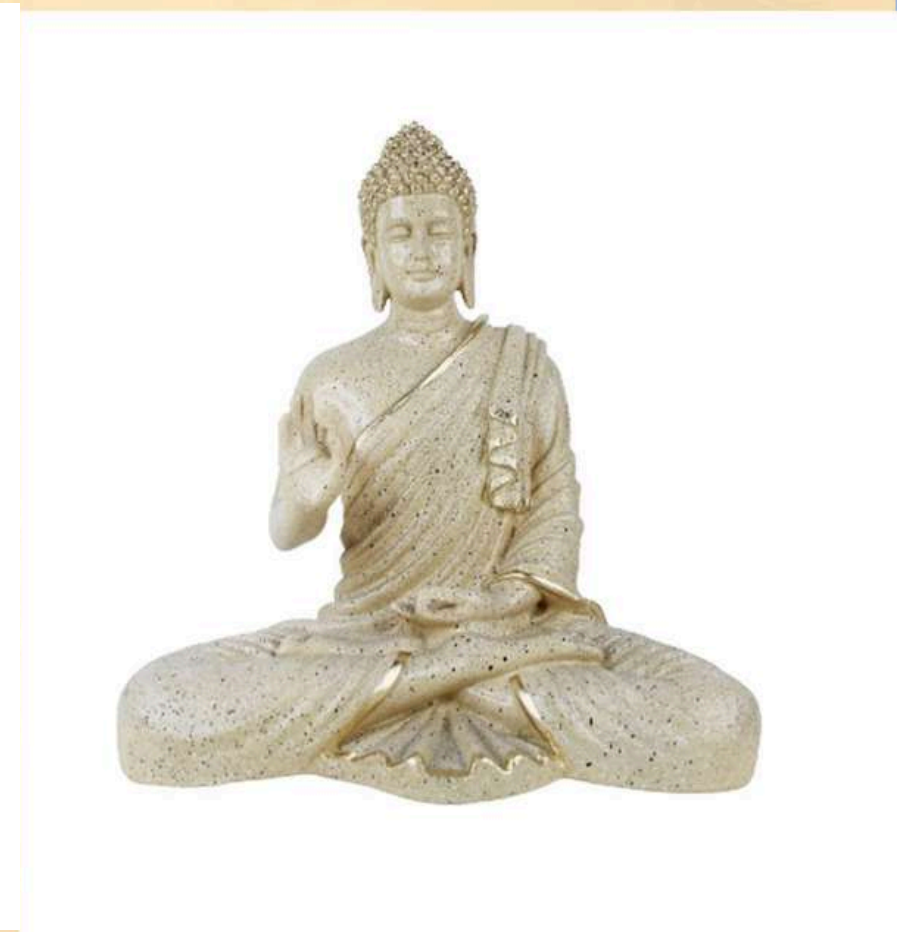

This meditating buddha statue is looks fully traditional looks to your home. This is a symbolic, ritualistic gesture used in yoga, Buddhism and Hinduism. The word is Sanskrit meaning "gesture," "mark" or "seal." Mudras are most commonly known as hand positions in yoga and meditation, which are believed to affect the flow of energy in the body and unblock chakras. We hope this brings lots of peace and happiness to your life.

NAME: ASHIWARD BUDHA DECOR (15")

SIZE(INCH) -14*7.5*15 L*W*H

MRP - 2645-GST

EXTRA

CODE - FB010(I)

CODE - FB010(J)

CODE - FB010(H)

This meditating buddha statue is looks fully traditional looks to your home. This is a symbolic, ritualistic gesture used in yoga, Buddhism and Hinduism. The word is Sanskrit meaning "gesture," "mark" or "seal." Mudras are most commonly known as hand positions in yoga and meditation, which are believed to affect the flow of energy in the body and unblock chakras. We hope this brings lots of peace and happiness to your life.