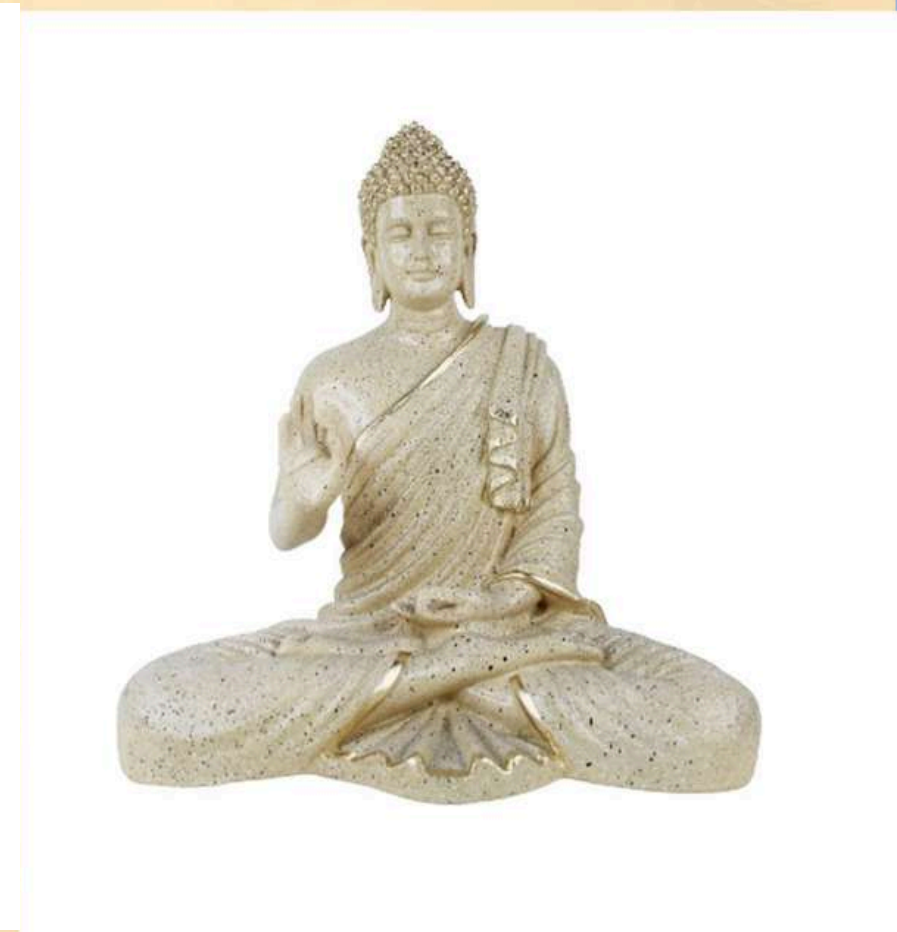

This meditating buddha statue is looks fully traditional looks to your home. This is a symbolic, ritualistic gesture used in yoga, Buddhism and Hinduism. The word is Sanskrit meaning "gesture," "mark" or "seal." Mudras are most commonly known as hand positions in yoga and meditation, which are believed to affect the flow of energy in the body and unblock chakras. We hope this brings lots of peace and happiness to your life.

NAME: ASHIWARD BUDHA DECOR (12")

SIZE(INCH) - 9.5*5.5*12 L*W*H

MRP - 2000-GST

EXTRA

CODE - FB009(I)

CODE - FB009(J)

CODE - FB009(H)

This meditating buddha statue is looks fully traditional looks to your home. This is a symbolic, ritualistic gesture used in yoga, Buddhism and Hinduism. The word is Sanskrit meaning "gesture," "mark" or "seal." Mudras are most commonly known as hand positions in yoga and meditation, which are believed to affect the flow of energy in the body and unblock chakras. We hope this brings lots of peace and happiness to your life.