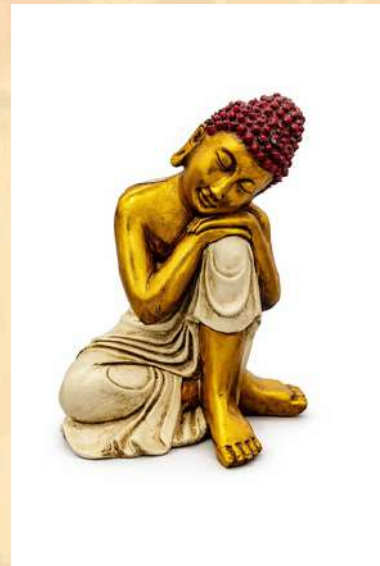

This meditating buddha statue is looks fully traditional looks to your home. This is a symbolic, ritualistic gesture used in yoga, Buddhism and Hinduism. The word is Sanskrit meaning "gesture," "mark" or "seal." Mudras are most commonly known as hand positions in yoga and meditation, which are believed to affect the flow of energy in the body and unblock chakras. We hope this brings lots of peace and happiness to your life.

NAME: KNEELING BUDHA ANTIQUE

*L*W*H*

MRP -2850/- GST EXTRA

SIZE(INCH) – 07*6.5*11

CODE – FB060 (A)

CODE – FB060 (B)

This meditating buddha statue is looks fully traditional looks to your home. This is a symbolic, ritualistic gesture used in yoga, Buddhism and Hinduism. The word is Sanskrit meaning "gesture," "mark" or "seal." Mudras are most commonly known as hand positions in yoga and meditation, which are believed to affect the flow of energy in the body and unblock chakras. We hope this brings lots of peace and happiness to your life.

NAME: *BUDHA DECOR*

MRP -/- GST EXTRA

SIZE(INCH) – L*W*H

CODE – *FB065 (A)*

This meditating buddha statue is looks fully traditional looks to your home. This is a symbolic, ritualistic gesture used in yoga, Buddhism and Hinduism. The word is Sanskrit meaning "gesture," "mark" or "seal." Mudras are most commonly known as hand positions in yoga and meditation, which are believed to affect the flow of energy in the body and unblock chakras. We hope this brings lots of peace and happiness to your life.