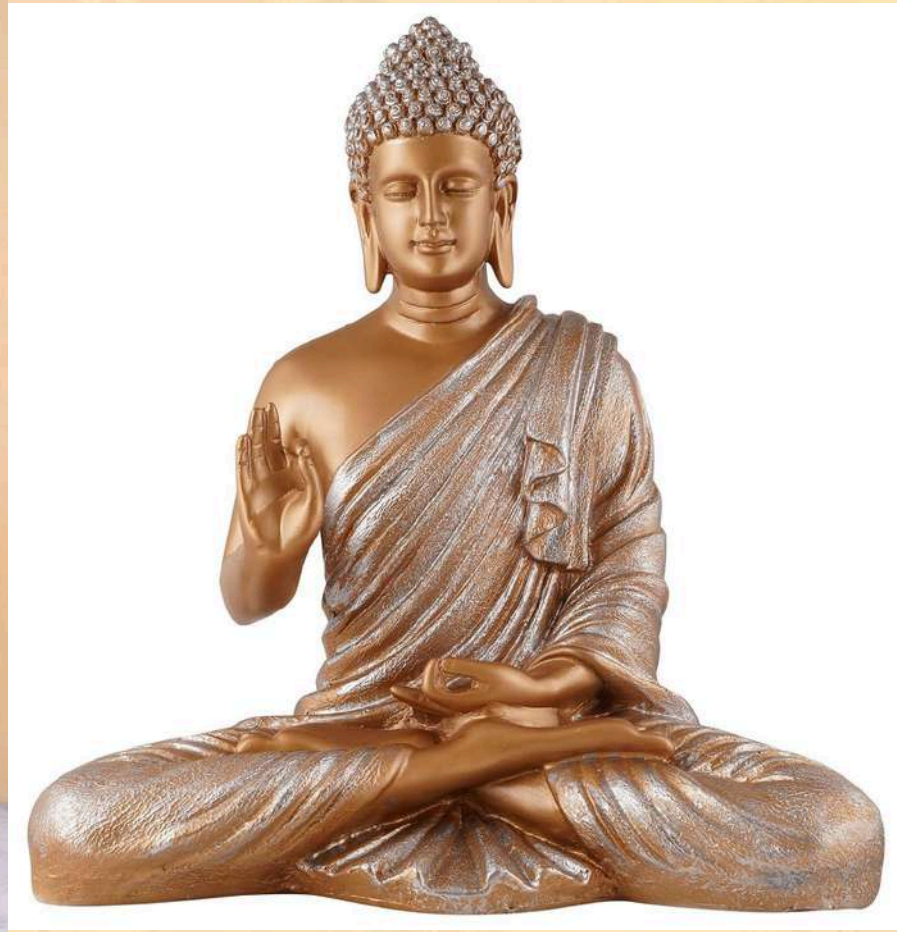

This meditating buddha statue is looks fully traditional looks to your home. This is a symbolic, ritualistic gesture used in yoga, Buddhism and Hinduism. The word is Sanskrit meaning "gesture," "mark" or "seal." Mudras are most commonly known as hand positions in yoga and meditation, which are believed to affect the flow of energy in the body and unblock chakras. We hope this brings lots of peace and happiness to your life.

NAME: ASHIWARD BUDHA DECOR (12")

SIZE(INCH) - 9.5*5.5*12 L*W*H

MRP - 2000-GST

EXTRA

CODE - FB009(I)

CODE - FB009(J)

CODE - FB009(H)

This meditating buddha statue is looks fully traditional looks to your home. This is a symbolic, ritualistic gesture used in yoga, Buddhism and Hinduism. The word is Sanskrit meaning "gesture," "mark" or "seal." Mudras are most commonly known as hand positions in yoga and meditation, which are believed to affect the flow of energy in the body and unblock chakras. We hope this brings lots of peace and happiness to your life.