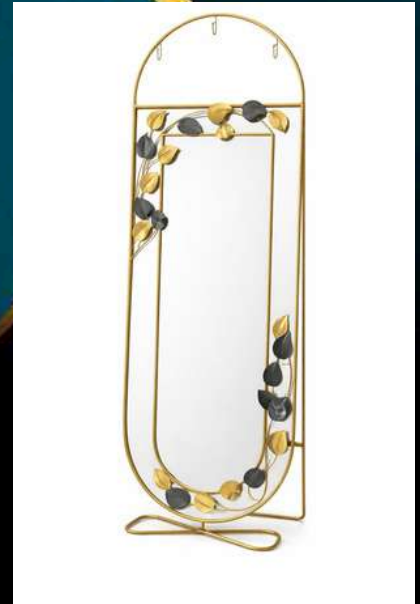

INDIA'S LARGEST MANUFACTURING UNIT OF HOME DECOR

NAME: ERON (M) FRAME

CODE - SM010

SIZE(INCH) – L*W*H

MATERIAL : IRON AND STEEL

MRP- 13500/-GST EXTRA

NAME: ERON (M) FRAME

CODE - SM020

SIZE(INCH) – L*W*H

MATERIAL : IRON AND STEEL

MRP-/-GST EXTRA

NAME: NIKS (M) FRAME

CODE - SM050

SIZE(INCH) – 28*2.5*39L*W*H

MATERIAL : IRON AND STEEL

MRP- 13500/-GST EXTRA

DREAM AURA DECOR
O.A.D.

NAME: BELLA (M) FRAM E

CODE - SM052

SIZE (INCH) – L*W*H

MATERIAL : IRON AND STEEL

MRP- 13500/-GST EXTRA

NAME: CANTRO (M)FRAME

CODE - SM054