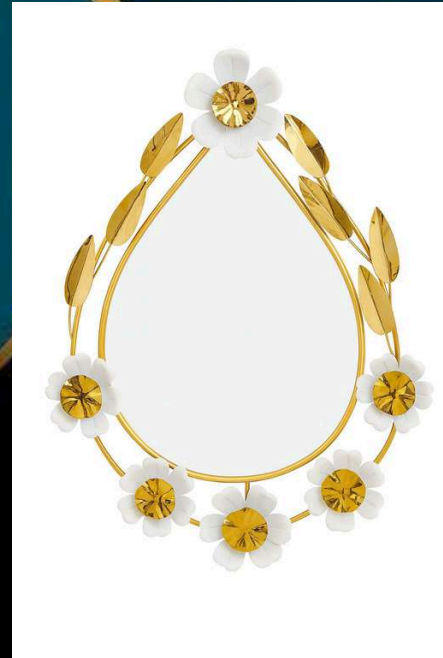

NAME:CHARM (M) FRAME

CODE - SM206

SIZE(INCH) – L*W*H

MATERIAL : IRON AND STEEL

MRP- 13500/-GST EXTRA