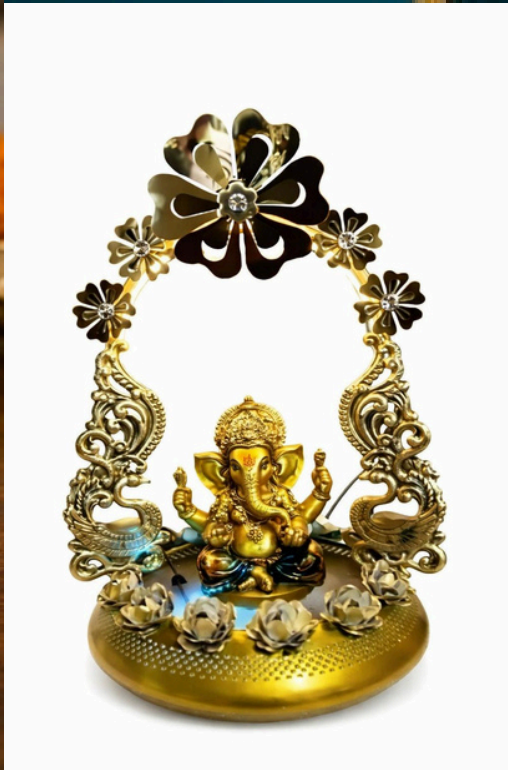

CODE - TD240

SIZE(INCH) – L\*W\*H

MATERIAL : IRON

PRICE: 7000/-GST EXTRA

**INDIA'S LARGEST MANUFACTURING UNIT OF ART**

**NAME : DECOR**

CODE - TD250

SIZE(INCH) – L\*W\*H

MATERIAL : IRON

PRICE: 12000/-GST EXTRA

**INDIA'S LARGEST MANUFACTURING UNIT OF WALL ART**

**NAME : DECOR**

CODE - TD260

SIZE(INCH) – L\*W\*H

MATERIAL : IRON

PRICE: 10000/-GST EXTRA

**INDIA'S LARGEST MANUFACTURING UNIT OF ART**

**NAME : PEACOCK GANESHA**

CODE - TD270

SIZE(INCH) – L\*W\*H

MATERIAL : IRON

PRICE: 10000/-GST EXTRA

**INDIA'S LARGEST MANUFACTURING UNIT OF ART**

INDIA'S LARGEST MANUFACTURING UNIT OF ART

**NAME :**

CODE - TD275

SIZE(INCH) -16\*14\*25.5 L\*W\*H

MATERIAL : IRON

PRICE: /-GST EXTRA

**NAME : DECOR**

CODE - TD280

SIZE(INCH) – L\*W\*H