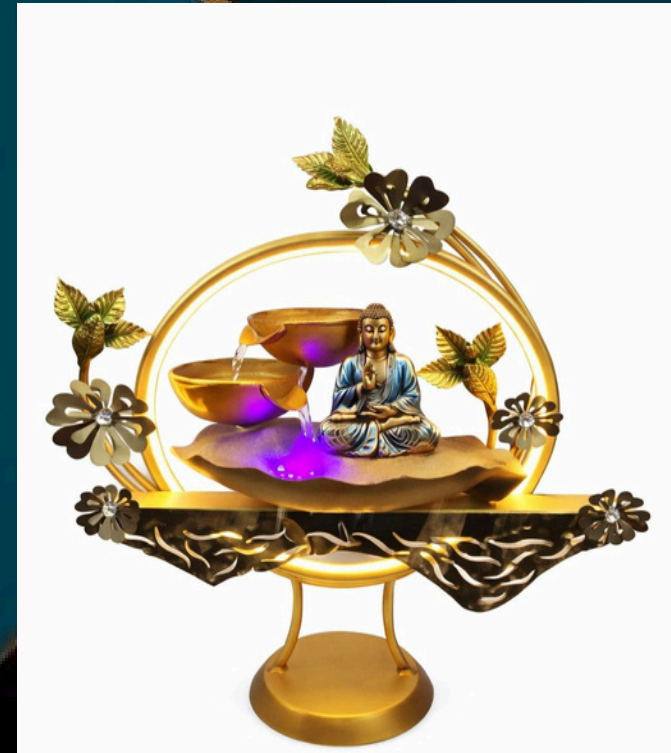

INDIA'S LARGEST MANUFACTURING UNIT OF TABLE ART

**NAME : RING FOUNTAIN DECOR**

CODE - TD230

SIZE(INCH) – L\*W\*H

MATERIAL : IRON

PRICE:10000/-GST EXTRA

**INDIA'S LARGEST MANUFACTURING UNIT OF ART**

**NAME : ROOT BUDHA DECOR**

CODE - TD240

SIZE(INCH) – L\*W\*H

MATERIAL : IRON

PRICE: 7000/-GST EXTRA

**INDIA'S LARGEST MANUFACTURING UNIT OF ART**

**NAME : DECOR**

CODE - TD250

SIZE(INCH) – L\*W\*H