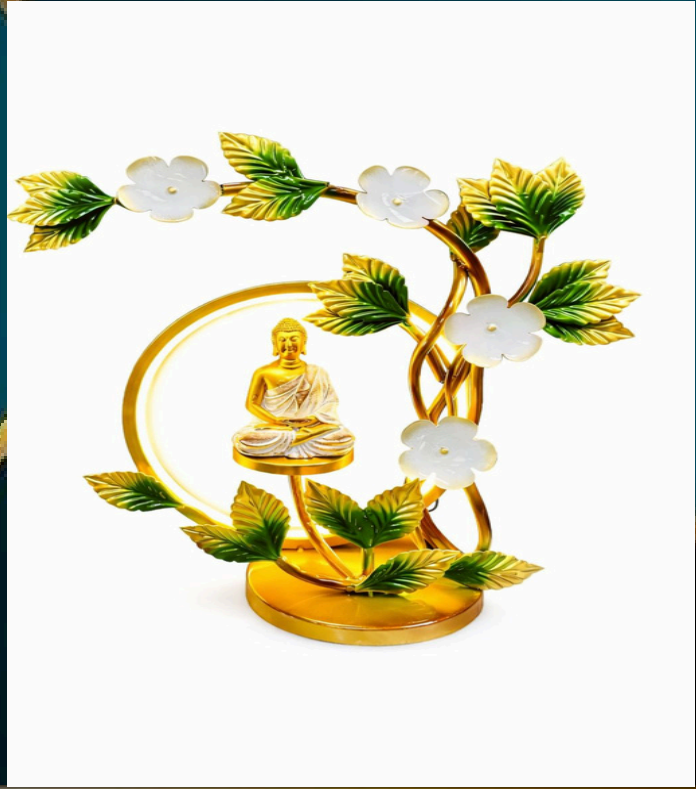

NAME : ROOT BUDHA DECOR

CODE - TD240

SIZE(INCH) – L*W*H

MATERIAL : IRON

PRICE: 7000/-GST EXTRA