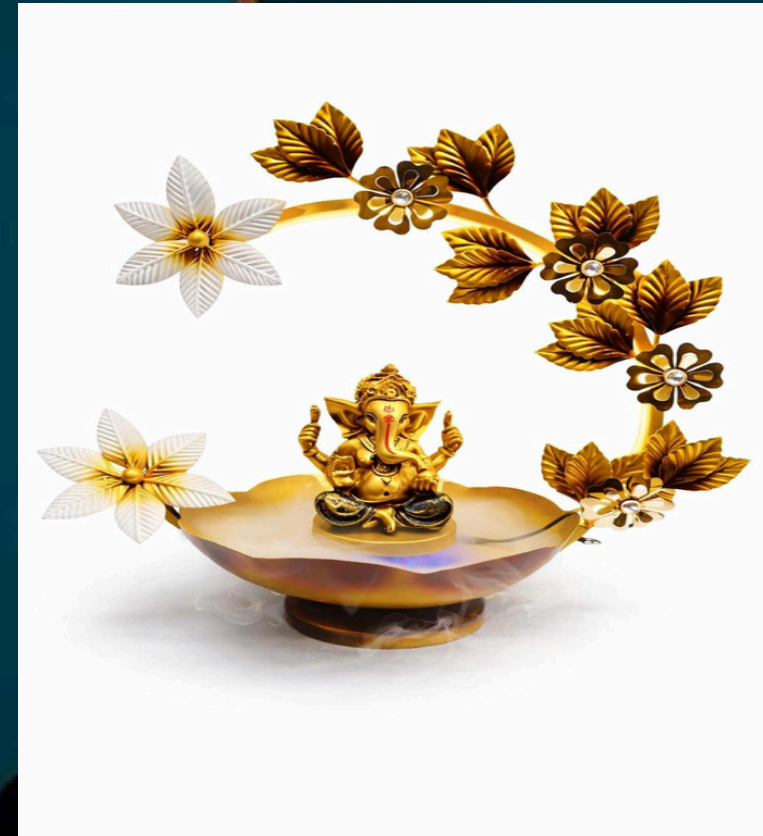

MATERIAL : IRON

PRICE: 12000/-GST EXTRA

**INDIA'S LARGEST MANUFACTURING UNIT OF WALL ART**

**NAME : DECOR**

CODE - TD260

SIZE(INCH) – L\*W\*H

MATERIAL : IRON

PRICE: 10000/-GST EXTRA