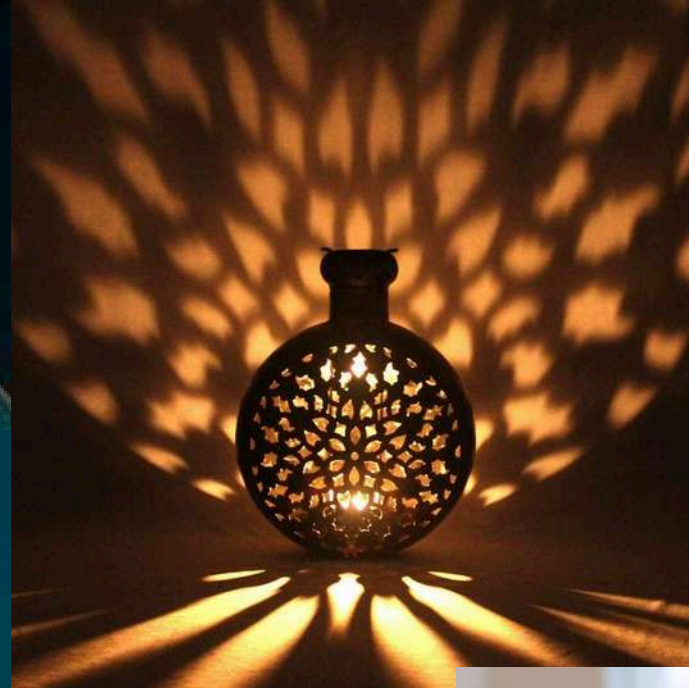

CODE: TS034(a)

SIZE (INCH) 15*9*14

PRICE: 2600/-GST EXTRA

POT (KUDI) BIG 18 INCH

CODE: TS036(a)

PRICE: 3800/-GST EXTRA

SIZE (INCH) 18*10*10

INDIA'S LARGEST MANUFACTURING UNIT OF TABLE ART