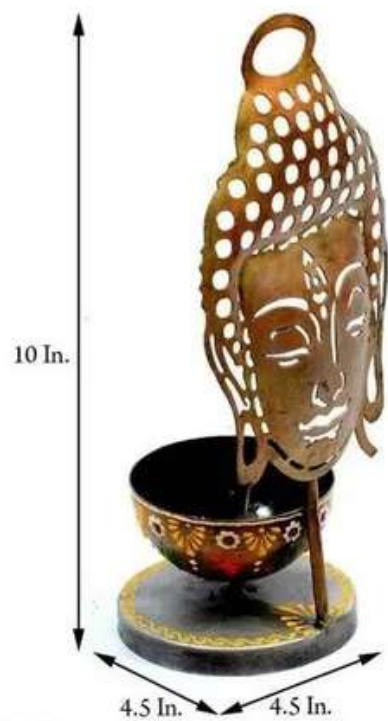

SIZE(INCH) - 10*4*6 L*W*H

PRICE: 682/-GST EXTRA

CODE - TS135(B)

SIZE(INCH) - 10*4*6 L*W*H

PRICE: 682/-GST EXTRA

CODE - TS135 ©

SIZE(INCH) - 10*4*6 L*W*H

PRICE: 682/-GST EXTRA

INDIA'S LARGEST MANUFACTURING UNIT OF TABLE ART

NAME: BUDHA FACE T-LITE

CODE – TS137

SIZE(INCH) – 10*4.5*4.5 L*W*H

MATERIAL: IRON

PRICE: 800/-GST EXTRA

s-124730275

INDIA'S LARGEST MANUFACTURING UNIT OF TABLE ART

NAME: HANGING FLOWER T-LITE

CODE – TS140

SIZE(INCH) – 5*6*11 L*W*H

MATERIAL: IRON

PRICE: 850/-GST EXTRA

INDIA'S LARGEST MANUFACTURING UNIT OF TABLE ART

NAME: LOTUS FLOWER T-LITE

CODE – TS141