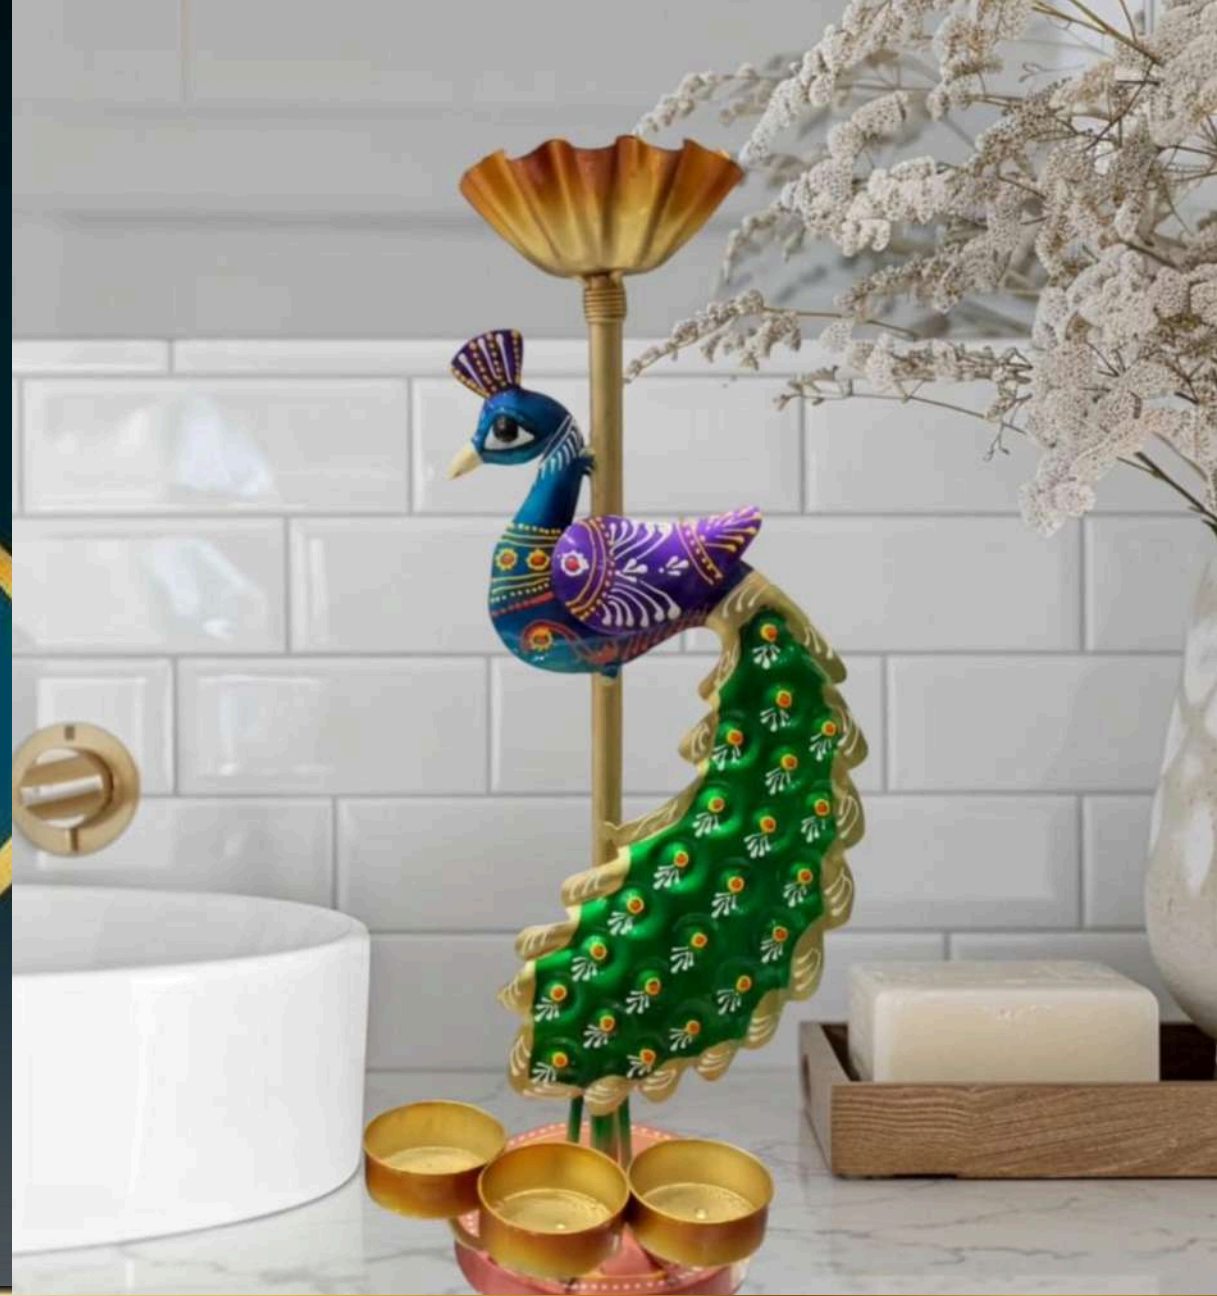

Weight: 340gms

12 inch
(30cm)

5 inch
(13cm)

6 inch (15cm)