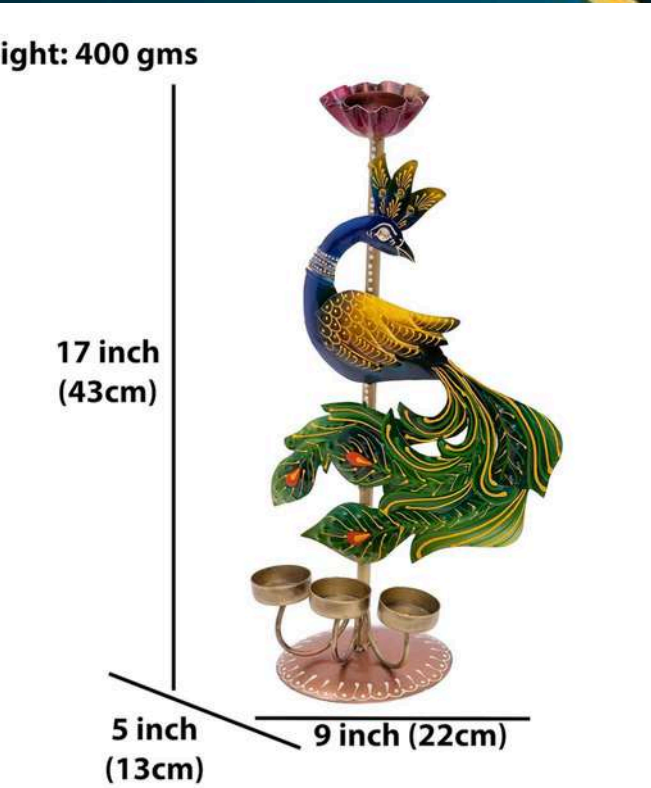

PRICE – 6000/-GST EXTRA

INDIA'S LARGEST MANUFACTURING UNIT OF TABLE ART

PEACOCK T-LIGHT DECOR

CODE – TS110

SIZE - 05*06*12 (INCH)

PRICE – 850/-GST EXTRA

Weight: 340gms

12 inch
(30cm)

5 inch
(13cm)

6 inch (15cm)

INDIA'S LARGEST MANUFACTURING UNIT OF TABLE ART

PEACOCK T-LIGHT DECOR

CODE – TS111

SIZE - 09*05*17 (INCH)

PRICE – 1250/-GST EXTRA

INDIA'S LARGEST MANUFACTURING UNIT OF TABLE ART

OM T-LIGHT DECOR

CODE – TS114

SIZE - 07*04*13 (INCH)

PRICE – 850/-GST EXTRA

INDIA'S LARGEST MANUFACTURING UNIT OF TABLE ART

KRISHNA T-LIGHT DECOR

- Material : Iron
- Product Length : 7.5 Inch
- Product Height : 11 Inch
- Product Breadth : 3.5 Inch